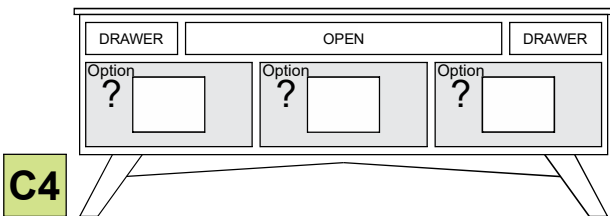

- Select Size 62" M-62-[BRU]
 66" M-66-[BRU]
 70" M-70-[BRU]

C1

C2

C3

C4

Media Options

Wood Door
w/ 1 adj sh

Speaker Door
w/ 1 adj sh

Glass Door
w/ 1 adj sh

2 - Drawer Upgrade

Wood Selection

Finish

Hardware

DOOR DRAWER

Additional Media Shelf

QTY