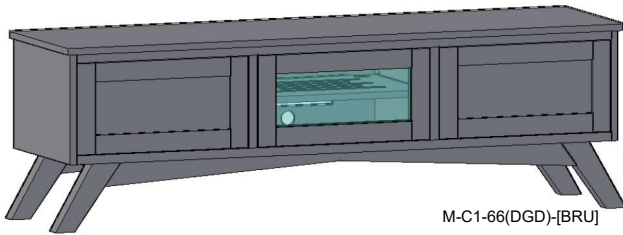

Brubec

SPECIFICATIONS