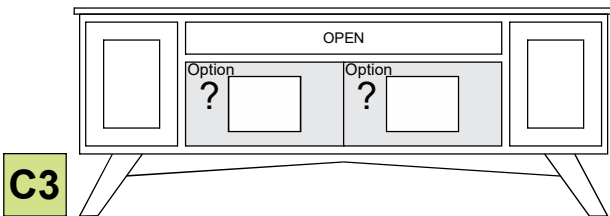

- Select Size 62" M-62-[BRU]
 66" M-66-[BRU]
 70" M-70-[BRU]

C1

C2

C3

C4

Media Options

Wood Door
w/ 1 adj sh

Speaker Door
w/ 1 adj sh

- Excellent ventilation in the console floor, backs and shelves.
- Smart holes & cut-outs for easy wire management throughout.
- Three prong power harness.
- Adjustable, VENTED shelves.

Sizing Info

CONSOLE DATA: [BRU] [TALL]			
	UNIT 62	UNIT 66	UNIT 70
Width	62	66	70
Width (OA) (TOP)	63	67	71
Width (OA) BASE-MOLDING (APPROX)	62	66	66
Height	26	26	26
Depth (OA) (TOP)	18	18	18
Depth (OA) BASE-MOLDING (APPROX)	17.5	17.5	17.5
Depth (inside)	16.5		
[C1] Horz Space (L/R)	19.5	20.8125	22.1875
[C1] Horz Space (M)	19.5	20.875	22.125
[C1] Vert Space (Door)	15.5	15.5	15.5
[C1] Vert Space (MSK)	4.5	4.5	4.5
[C1] Drawer Width (inside) (L/R)	17.8125	19.125	20.5
[C1] Drawer Width (inside) (M)	17.8125	19.1875	20.4375
[C1] Drawer Height (inside) (approx)	3	3	3
[C2] Horz Space (L/R)	19.5	20.8125	22.1875
[C2] Horz Space (M)	19.5	20.875	22.125
[C2] Vert Space (Door)	10.5	10.5	10.5
[C2] Vert Space (Open/Top)	4	4	4
[C2] Horz Space (Open/Top)	60.5	64.5	68.5
[C2] Drawer Width (inside) (L/R)	17.8125	19.125	20.5
[C2] Drawer Width (inside) (M)	17.8125	19.1875	20.4375
[C2] Drawer Height (inside) (approx)	3	3	3
[C3] Horz Space (SoundBar)		37	37
[C3] Horz Space (media)		37	37
[C3] Horz Space (L/R)		13.5	15.5
[C3] Vert Space (SoundBar)		4	4
[C3] Vert Space (media)		10.5	10.5
[C3] Vert Space (L/R)		15.5	15.5
[C3] SoundBar Depth		6	6
[C3] Drawer Width (inside)		11.0625	13.0625
[C3] Drawer Height (inside) (approx)		3	3
[C4] Horz Space (L/R)	19.5	20.8125	22.1875
[C4] Horz Space (M)	19.5	20.875	22.125
[C4] Vert Space (Door)	10.5	10.5	10.5
[C4] Vert Space (Open/Top)	4	4	4
[C4] Horz Space (Open/Top)	37	37	37
[C4] Drawer Width (inside) (approx)(L/R-top)	9.0625	11.0625	13.0625
[C4] Drawer Height (inside) (approx)(top)	2	2	2
[C4] Drawer Height (inside) (approx)	3	3	3
Drawer Depth (inside)	14	14	14