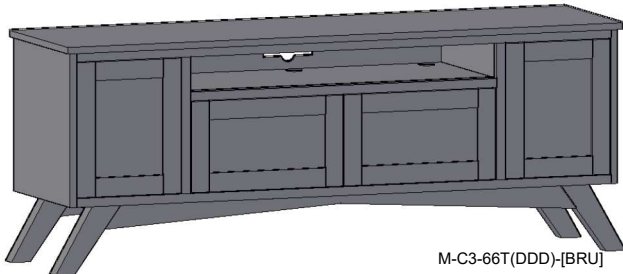

M-C2-66T(RGR)-[BRU]