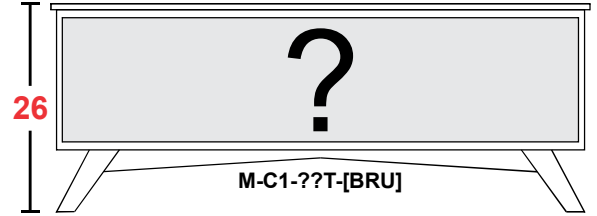

Brubec

Solid lumber, Mid-Modern Googie consoles!
Populuxe styling, choice & quality for the 21st Century!

CUSTOMER:

DATE: P.O.

M-C1-66T(DGD)-[BRU]
Shown in Curly Maple w/ Walnut base & Pinstripe

- Select Size 62" M-62T-[BRU]
 66" M-66T-[BRU]
 70" M-70T-[BRU]

- Select Size 62" M-62-[BRU]
 66" M-66-[BRU]
 70" M-70-[BRU]

C1

C2

C3

C4

Media Options

Wood Door
w/ 1 adj sh

Speaker Door
w/ 1 adj sh