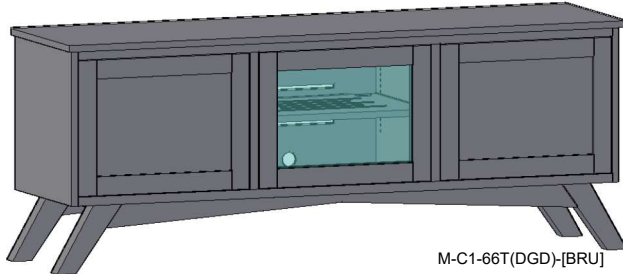

M-C1-66(DGD)-[BRU]