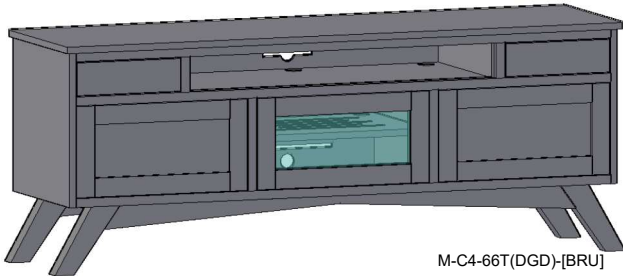

M-C3-66T(DDD)-[BRU]

M-C4-66T(DGD)-[BRU]

Featuring:

- -Excellent ventilation in the console floor, backs and shelves.
- -Smart holes & cut-outs for easy wire management throughout.
- -Three prong power harness.
- -Adjustable, VENTED shelves.

Sizing Info

CONSOLE DATA: [BRU] [TALL]			
	UNIT 62	UNIT 66	UNIT 70
Width	62	66	70
Width (OA) (TOP)	63	67	71
Width (OA) BASE-MOLDING (APPROX)	62	66	66
Height	26	26	26
Depth (OA) (TOP)	18	18	18
Depth (OA) BASE-MOLDING (APPROX)	17.5	17.5	17.5
Depth (inside)	16.5		
[C1] Horz Space (L/R)	19.5	20.8125	22.1875
[C1] Horz Space (M)	19.5	20.875	22.125
[C1] Vert Space (Door)	15.5	15.5	15.5
[C1] Vert Space (MSK)	4.5	4.5	4.5
[C1] Drawer Width (inside) (L/R)	17.8125	19.125	20.5
[C1] Drawer Width (inside) (M)	17.8125	19.1875	20.4375
[C1] Drawer Height (inside) (approx)	3	3	3
[C2] Horz Space (L/R)	19.5	20.8125	22.1875
[C2] Horz Space (M)	19.5	20.875	22.125
[C2] Vert Space (Door)	10.5	10.5	10.5
[C2] Vert Space (Open/Top)	4	4	4
[C2] Horz Space (Open/Top)	60.5	64.5	68.5
[C2] Drawer Width (inside) (L/R)	17.8125	19.125	20.5
[C2] Drawer Width (inside) (M)	17.8125	19.1875	20.4375
[C2] Drawer Height (inside) (approx)	3	3	3
[C3] Horz Space (SoundBar)		37	37
[C3] Horz Space (media)		37	37
[C3] Horz Space (L/R)		13.5	15.5
[C3] Vert Space (SoundBar)		4	4
[C3] Vert Space (media)		10.5	10.5
[C3] Vert Space (L/R)		15.5	15.5
[C3] SoundBar Depth		6	6
[C3] Drawer Width (inside)		11.0625	13.0625
[C3] Drawer Height (inside) (approx)		3	3
[C4] Horz Space (L/R)	19.5	20.8125	22.1875
[C4] Horz Space (M)	19.5	20.875	22.125
[C4] Vert Space (Door)	10.5	10.5	10.5
[C4] Vert Space (Open/Top)	4	4	4
[C4] Horz Space (Open/Top)	37	37	37
[C4] Drawer Width (inside) (approx)(L/R-top)	9.0625	11.0625	13.0625
[C4] Drawer Height (inside) (approx)(top)	2	2	2
[C4] Drawer Height (inside) (approx)	3	3	3
Drawer Depth (inside)	14	14	14

Upon request, we will change the horizontal values (A & B & C) as well as speaker area sizing for no additional charge.