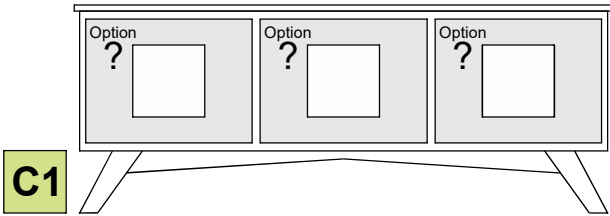

- Select Size 62" M-62-[BRU]
 66" M-66-[BRU]
 70" M-70-[BRU]

C1

C2

C3

C4

Media Options

Wood Door
w/ 1 adj sh

Speaker Door
w/ 1 adj sh

- Excellent ventilation in the console floor, backs and shelves.
- Smart holes & cut-outs for easy wire management throughout.
- Three prong power harness.
- Adjustable, VENTED shelves.

Sizing Info

CONSOLE DATA: [BRU] [TALL]			
	UNIT 62	UNIT 66	UNIT 70
Width	62	66	70
Width (OA) (TOP)	63	67	71
Width (OA) BASE-MOLDING (APPROX)	62	66	66
Height	26	26	26
Depth (OA) (TOP)	18	18	18
Depth (OA) BASE-MOLDING (APPROX)	17.5	17.5	17.5
Depth (inside)	16.5		
[C1] Horz Space (L/R)	19.5	20.8125	22.1875
[C1] Horz Space (M)	19.5	20.875	22.125
[C1] Vert Space (Door)	15.5	15.5	15.5
[C1] Vert Space (MSK)	4.5	4.5	4.5
[C1] Drawer Width (inside) (L/R)	17.8125	19.125	20.5
[C1] Drawer Width (inside) (M)	17.8125	19.1875	20.4375
[C1] Drawer Height (inside) (approx)	3	3	3
[C2] Horz Space (L/R)	19.5	20.8125	22.1875
[C2] Horz Space (M)	19.5	20.875	22.125
[C2] Vert Space (Door)	10.5	10.5	10.5
[C2] Vert Space (Open/Top)	4	4	4
[C2] Horz Space (Open/Top)	60.5	64.5	68.5
[C2] Drawer Width (inside) (L/R)	17.8125	19.125	20.5
[C2] Drawer Width (inside) (M)	17.8125	19.1875	20.4375
[C2] Drawer Height (inside) (approx)	3	3	3
[C3] Horz Space (SoundBar)		37	37
[C3] Horz Space (media)		37	37
[C3] Horz Space (L/R)		13.5	15.5
[C3] Vert Space (SoundBar)		4	4
[C3] Vert Space (media)		10.5	10.5
[C3] Vert Space (L/R)		15.5	15.5
[C3] SoundBar Depth		6	6
[C3] Drawer Width (inside)		11.0625	13.0625
[C3] Drawer Height (inside) (approx)		3	3
[C4] Horz Space (L/R)	19.5	20.8125	22.1875
[C4] Horz Space (M)	19.5	20.875	22.125
[C4] Vert Space (Door)	10.5	10.5	10.5
[C4] Vert Space (Open/Top)	4	4	4
[C4] Horz Space (Open/Top)	37	37	37
[C4] Drawer Width (inside) (approx)(L/R-top)	9.0625	11.0625	13.0625
[C4] Drawer Height (inside) (approx)(top)	2	2	2
[C4] Drawer Height (inside) (approx)	3	3	3
Drawer Depth (inside)	14	14	14