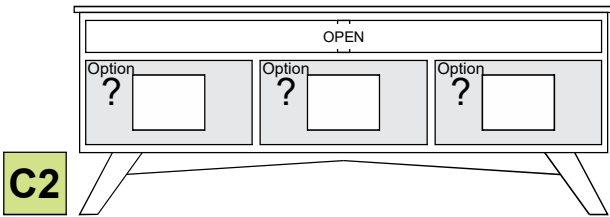

- Select Size 62" M-62-[BRU]
 66" M-66-[BRU]
 70" M-70-[BRU]

C1

C2

C3

C4

Media Options

Wood Door
w/ 1 adj sh

Speaker Door
w/ 1 adj sh

- Excellent ventilation in the console floor, backs and shelves.
- Smart holes & cut-outs for easy wire management throughout.
- Three prong power harness.
- Adjustable, VENTED shelves.

Sizing Info

CONSOLE DATA: [BRU] [TALL]			
	UNIT 62	UNIT 66	UNIT 70
Width	62	66	70
Width (OA) (TOP)	63	67	71
Width (OA) BASE-MOLDING (APPROX)	62	66	66
Height	26	26	26
Depth (OA) (TOP)	18	18	18
Depth (OA) BASE-MOLDING (APPROX)	17.5	17.5	17.5
Depth (inside)	16.5		
[C1] Horz Space (L/R)	19.5	20.8125	22.1875
[C1] Horz Space (M)	19.5	20.875	22.125
[C1] Vert Space (Door)	15.5	15.5	15.5
[C1] Vert Space (MSK)	4.5	4.5	4.5
[C1] Drawer Width (inside) (L/R)	17.8125	19.125	20.5
[C1] Drawer Width (inside) (M)	17.8125	19.1875	20.4375
[C1] Drawer Height (inside) (approx)	3	3	3
[C2] Horz Space (L/R)	19.5	20.8125	22.1875
[C2] Horz Space (M)	19.5	20.875	22.125
[C2] Vert Space (Door)	10.5	10.5	10.5
[C2] Vert Space (Open/Top)	4	4	4
[C2] Horz Space (Open/Top)	60.5	64.5	68.5
[C2] Drawer Width (inside) (L/R)	17.8125	19.125	20.5
[C2] Drawer Width (inside) (M)	17.8125	19.1875	20.4375
[C2] Drawer Height (inside) (approx)	3	3	3
[C3] Horz Space (SoundBar)		37	37
[C3] Horz Space (media)		37	37
[C3] Horz Space (L/R)		13.5	15.5
[C3] Vert Space (SoundBar)		4	4
[C3] Vert Space (media)		10.5	10.5
[C3] Vert Space (L/R)		15.5	15.5
[C3] SoundBar Depth		6	6
[C3] Drawer Width (inside)		11.0625	13.0625
[C3] Drawer Height (inside) (approx)		3	3
[C4] Horz Space (L/R)	19.5	20.8125	22.1875
[C4] Horz Space (M)	19.5	20.875	22.125
[C4] Vert Space (Door)	10.5	10.5	10.5
[C4] Vert Space (Open/Top)	4	4	4
[C4] Horz Space (Open/Top)	37	37	37
[C4] Drawer Width (inside) (approx)(L/R-top)	9.0625	11.0625	13.0625
[C4] Drawer Height (inside) (approx)(top)	2	2	2
[C4] Drawer Height (inside) (approx)	3	3	3
Drawer Depth (inside)	14	14	14