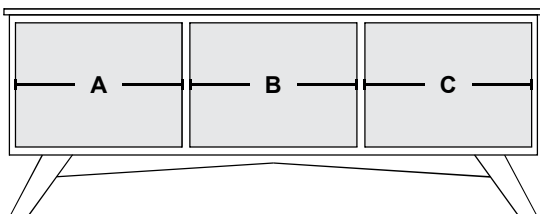

The (CASE HEIGHT & WIDTH ONLY) may also be REDUCED (gratis). Further modifications (legs) may be requested via quote.