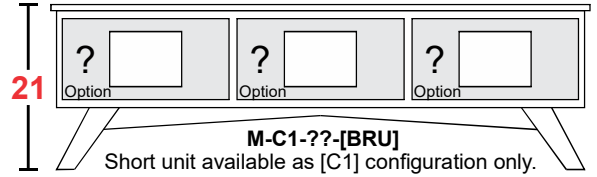

- Select Size 62" M-62-[BRU]
 66" M-66-[BRU]
 70" M-70-[BRU]

C1

C2

C3

C4

Media Options

Wood Door
w/ 1 adj sh

Speaker Door
w/ 1 adj sh

- Excellent ventilation in the console floor, backs and shelves.
- Smart holes & cut-outs for easy wire management throughout.
- Three prong power harness.
- Adjustable, VENTED shelves.

Sizing Info

CONSOLE DATA: [BRU] [TALL]			
	UNIT 62	UNIT 66	UNIT 70
Width	62	66	70
Width (OA) (TOP)	63	67	71
Width (OA) BASE-MOLDING (APPROX)	62	66	66
Height	26	26	26
Depth (OA) (TOP)	18	18	18
Depth (OA) BASE-MOLDING (APPROX)	17.5	17.5	17.5
Depth (inside)	16.5		
[C1] Horz Space (L/R)	19.5	20.8125	22.1875
[C1] Horz Space (M)	19.5	20.875	22.125
[C1] Vert Space (Door)	15.5	15.5	15.5
[C1] Vert Space (MSK)	4.5	4.5	4.5
[C1] Drawer Width (inside) (L/R)	17.8125	19.125	20.5
[C1] Drawer Width (inside) (M)	17.8125	19.1875	20.4375
[C1] Drawer Height (inside) (approx)	3	3	3
[C2] Horz Space (L/R)	19.5	20.8125	22.1875
[C2] Horz Space (M)	19.5	20.875	22.125
[C2] Vert Space (Door)	10.5	10.5	10.5
[C2] Vert Space (Open/Top)	4	4	4
[C2] Horz Space (Open/Top)	60.5	64.5	68.5
[C2] Drawer Width (inside) (L/R)	17.8125	19.125	20.5
[C2] Drawer Width (inside) (M)	17.8125	19.1875	20.4375
[C2] Drawer Height (inside) (approx)	3	3	3
[C3] Horz Space (SoundBar)		37	37
[C3] Horz Space (media)		37	37
[C3] Horz Space (L/R)		13.5	15.5
[C3] Vert Space (SoundBar)		4	4
[C3] Vert Space (media)		10.5	10.5
[C3] Vert Space (L/R)		15.5	15.5
[C3] SoundBar Depth		6	6
[C3] Drawer Width (inside)		11.0625	13.0625
[C3] Drawer Height (inside) (approx)		3	3
[C4] Horz Space (L/R)	19.5	20.8125	22.1875
[C4] Horz Space (M)	19.5	20.875	22.125
[C4] Vert Space (Door)	10.5	10.5	10.5
[C4] Vert Space (Open/Top)	4	4	4
[C4] Horz Space (Open/Top)	37	37	37
[C4] Drawer Width (inside) (approx)(L/R-top)	9.0625	11.0625	13.0625
[C4] Drawer Height (inside) (approx)(top)	2	2	2
[C4] Drawer Height (inside) (approx)	3	3	3
Drawer Depth (inside)	14	14	14