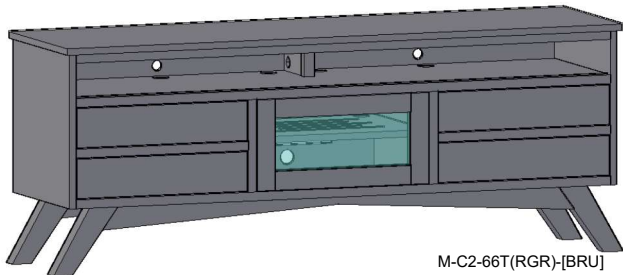

M-C1-66T(DGD)-[BRU]