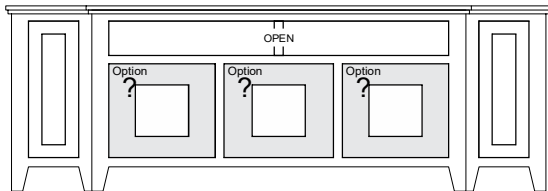

(Write selection on WHITE / GREY boxes)

D	G	K	R
Wood Door w/ 1 adj sh	Glass Door w/ 1 adj sh	SPK Door w/ 1 adj sh	3 - Drawer Upcharge

C2