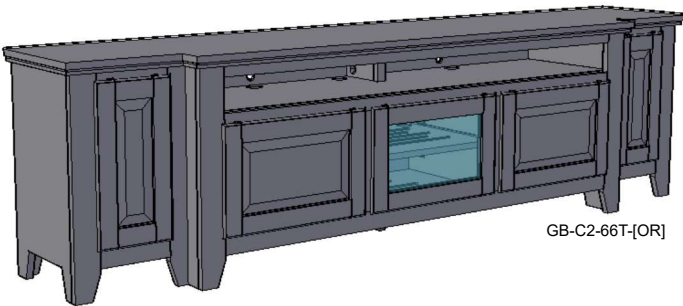

GB-C2-66T-[OR]

C2