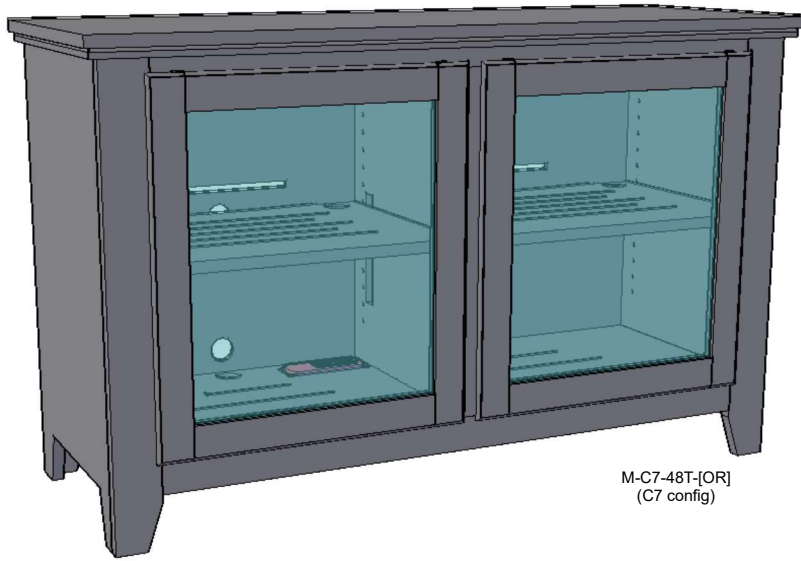

M-(C7-C9)-{??T}-[OR]

Oregon (Tall)

CUSTOMER:

DATE: P.O.

M-C7-48T-[OR]
(C7 config)

Select Size

☐ 48" M-48T-[OR]
☐ 52" M-52T-[OR]

31" height
Option
C7 ☐ ?
C8 ☐ ?
C9 ☐ ?

Option ? ☐ Option ? ☐
C7

(Write selection on WHITE / GREY boxes)

D **G** **K** **R**
Wood Door w/ 1 adj sh Glass Door w/ 1 adj sh SPK Door w/ 1 adj sh 3 - Drawer Upcharge

OPEN
Option ? ☐ Option ? ☐
C8

Option Selections:

Write selection on WHITE/GREY boxes

D

Wood Door w/ 1 adj sh

G

Glass Door w/ 1 adj sh

K

SPK Door w/ 1 adj sh

R

2 - Drawer Upcharge

DRAWER DRAWER
Option ? ☐ Option ? ☐
C9

Wood Selection

Finish

Hardware

DOOR DRAWER

☐ Additional Media Shelf
QTY