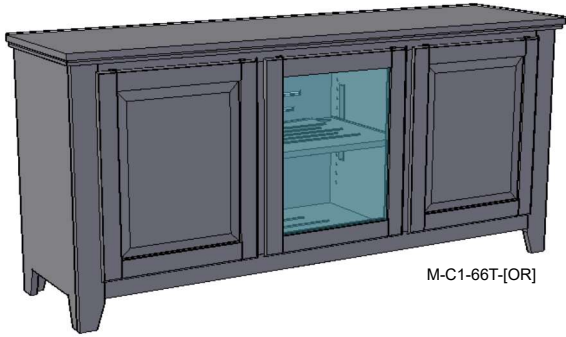

M-(C1-C4)-{??T}-[OR]

SPECIFICATIONS

C1