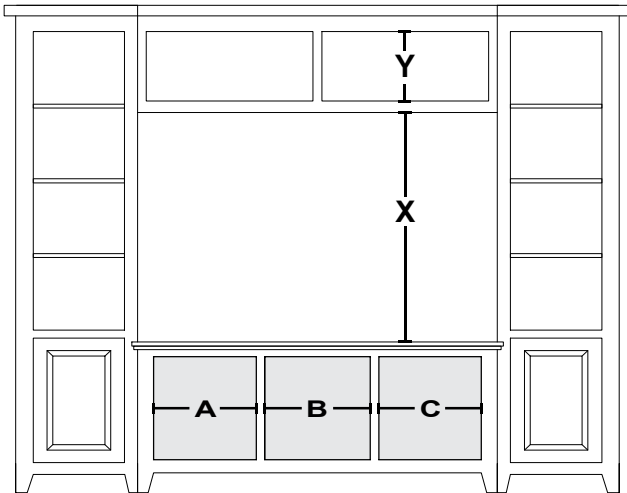

[] []

DOOR DRAWER

GA-(C1-C4)-{??}-[OR]

SPECIFICATIONS

Sizing Info

NOTE:

Upon request, we will change the vertical values (X & Y) as well as the horizontal values (A & B & C) for no additional charge.

The **CONSOLE & BOOKCASE** (width & height) may also be **REDUCED**.
Example: if a 64" console is needed, order the 66" unit and request the modification at no additional cost. Further modifications may be requested via quote.