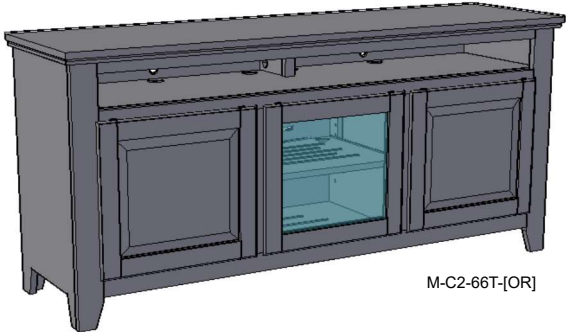

M-C1-66T-[OR]

C2