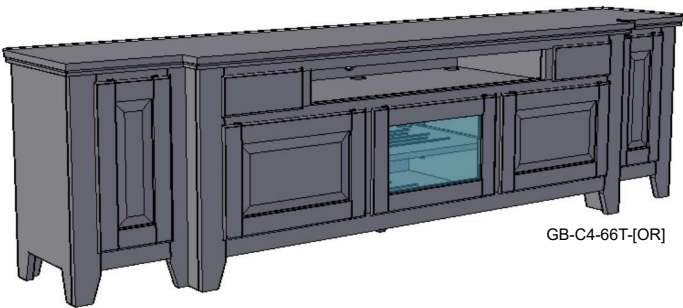

GB-C4-66T-[OR]

C4

Featuring:

- -Excellent ventilation in the console floor, backs and shelves.
- -Smart holes & cut-outs for easy wire management throughout.
- -Three prong power harness.
- -Adjustable, VENTED shelves.

Sizing Info

	CONSOLE Width	OA Box Width	OA Width (w/ Crown)
UNIT 66	66	93.5	95.25
CONSOLE DATA: [OR] [TALL]			
		UNIT 66	
Width		66	
Width (OA) (TOP)		67.75	
Width (OA) BASE-MOLDING (APPROX)		66	
Height		31.0625	
Depth (OA) (TOP)		18.5	
Depth (OA) BASE-MOLDING (APPROX)		17.5	
Depth (inside)		16.5	
[C1] Horz Space (L/R)		19	
[C1] Horz Space (M)		19	
[C1] Vert Space (Door)		22.6875	
[C1] Vert Space (MSK)		6.5625	
[C1] Drawer Width (inside) (L/R)		17.3125	
[C1] Drawer Width (inside) (M)		17.3125	
[C1] Drawer Height (inside) (approx)		5	
[C2] Horz Space (L/R)		19	
[C2] Horz Space (M)		19	
[C2] Vert Space (Door)		17.1875	
[C2] Vert Space (Open/Top)		4	
[C2] Horz Space (Open/Top)		60	
[C2] Drawer Width (inside) (L/R)		17.3125	
[C2] Drawer Width (inside) (M)		17.3125	
[C2] Drawer Height (inside) (approx)		6	
[C3] Horz Space (SoundBar)		37	
[C3] Horz Space (media)		37	
[C3] Horz Space (L/R)		13	
[C3] Vert Space (SoundBar)		4	
[C3] Vert Space (media)		17.1875	
[C3] Vert Space (L/R)		22.6875	
[C3] SoundBar Depth		6	
[C3] Drawer Width (inside)		8.3125	
[C3] Drawer Height (inside) (approx)		6	
[C4] Horz Space (L/R)		19	
[C4] Horz Space (M)		19	
[C4] Vert Space (Door)		17.1875	
[C4] Vert Space (Open/Top)		4	
[C4] Horz Space (Open/Top)		37	
[C4] Drawer Width (inside) (approx)(L/R-top)		8.3125	
[C4] Drawer Height (inside) (approx)(top)		2	
[C4] Drawer Height (inside) (approx)		6	
Drawer Depth (inside)		14	
B_BOOKCASE DATA			
Bookcase Width		13.75	
Bookcase Depth		14.5	
Bookcase Depth (inside)		11.75	
Bookcase Height		31.0625	
Bookcase Vert Space		22.6875	
Bookcase Horz Space		8.5	

Upon request, we will change the horizontal values (A & B & C) as well as speaker area sizing for no additional charge.