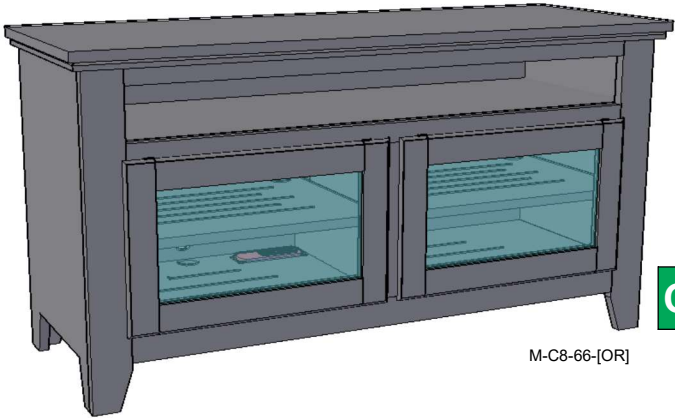

C8

M-C8-66-OR]

Sizing Info