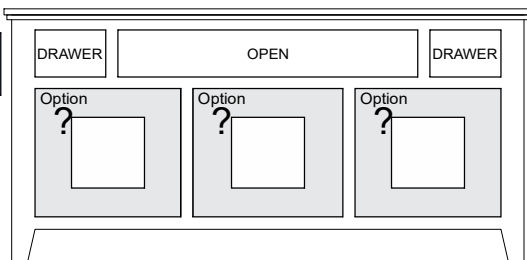

M-(C1-C4)-{??T}-[OR]

Oregon

(Tall)

CUSTOMER:

DATE: P.O.

Choose a size:

- ☐ 62" M-62T-[OR]
- ☐ 66" M-66T-[OR]
- ☐ 70" M-70T-[OR]

Option

C1	☐	?
C2	☐	
C3	☐	
C4	☐	

31

C1

(Write selection on WHITE / GREY boxes)

D	G	K	R
Wood Door w/ 1 adj sh	Glass Door w/ 1 adj sh	SPK Door w/ 1 adj sh	3 - Drawer Upcharge

C2

Option Selections:

Write selection on WHITE/GREY boxes

D
Wood Door w/ 1 adj sh

G
Glass Door w/ 1 adj sh

K
SPK Door w/ 1 adj sh

R
2 - Drawer Upcharge

Wood Selection

Finish

Hardware

DOOR DRAWER

☐ Additional Media Shelf

QTY

C3

C4