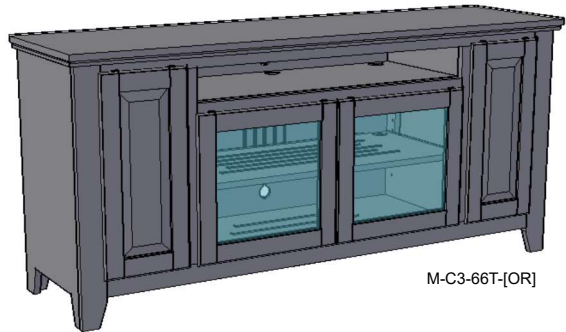

M-C2-66T-[OR]

C3