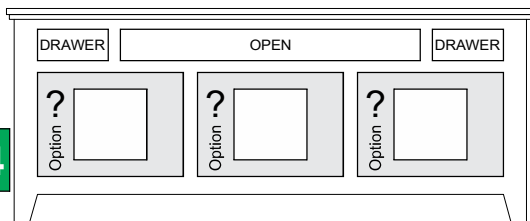

Hardware

--	--

DOOR DRAWER

C3

C4

Additional Media Shelf

QTY

M-(C1-C4)-{??}-[OR]