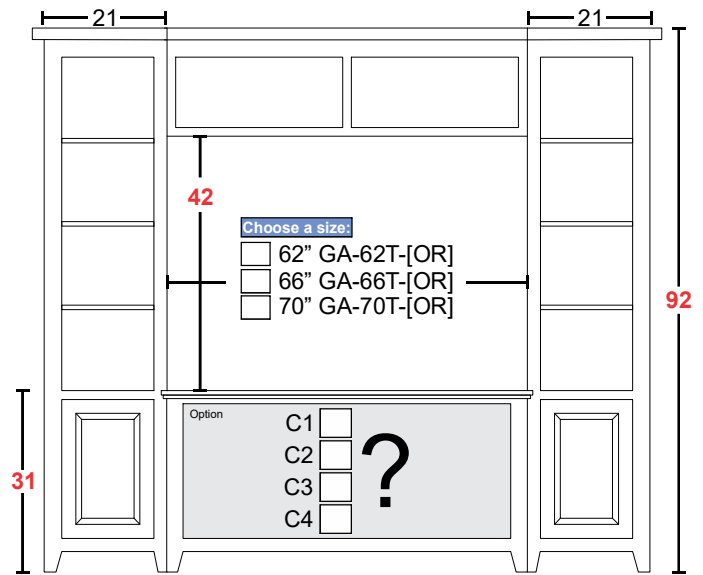

GA-(C1-C4)-{??T}-[OR]

Oregon

(Tall)

CUSTOMER:

DATE: P.O.