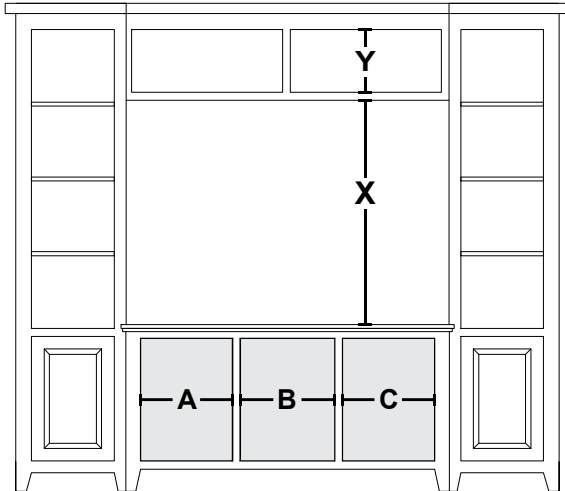

QTY

GA-(C1-C4)-{??T}-[OR]

SPECIFICATIONS

Sizing Info

NOTE:

Upon request, we will change the vertical values (X & Y) as well as the horizontal values (A & B & C) for no additional charge.

The **CONSOLE & BOOKCASE** (width & height) may also be **REDUCED**.
Example: if a 64" console is needed, order the 66" unit and request the modification at no additional cost. Further modifications may be requested via quote.