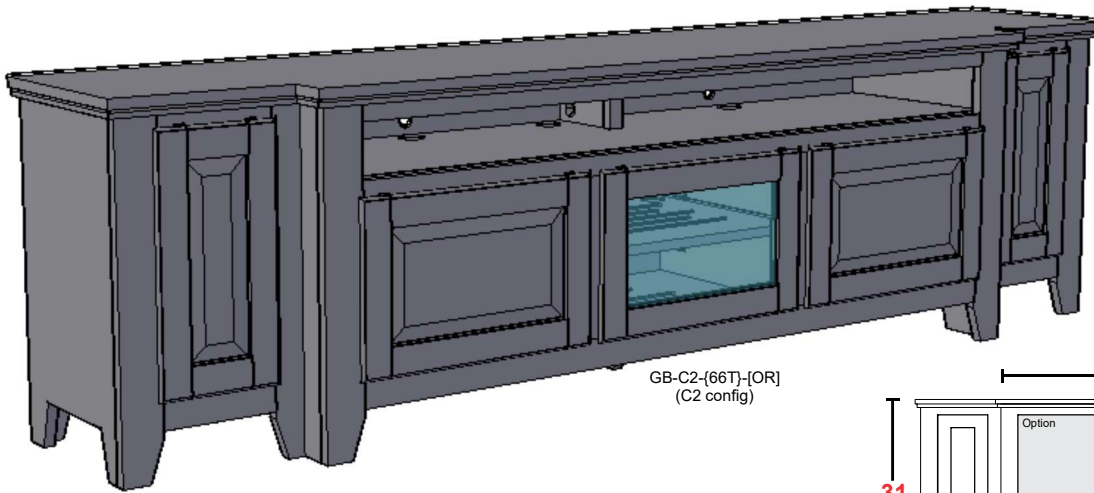

GB-(C1-C4)-66T-[OR]

Oregon

CUSTOMER:

DATE: P.O.

GB-C2-(66T)-[OR]
(C2 config)