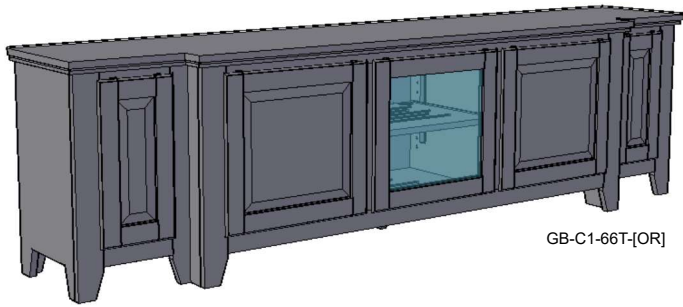

GB-(C1-C4)-66T-[OR]

SPECIFICATIONS

GB-C1-66T-[OR]

C1