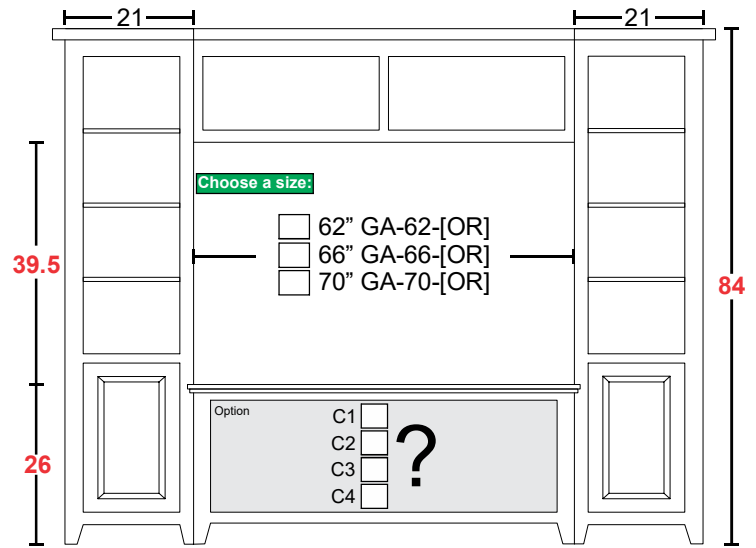

GA-(C1-C4)-{??}-[OR]

Oregon

(Short)

CUSTOMER:

DATE: P.O.