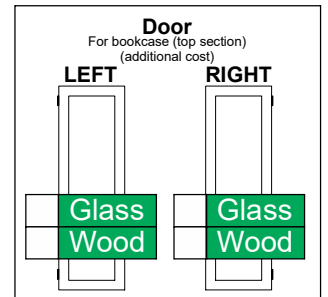

2 - Drawer **Upcharge**

C3

C4

Wood Selection

[]

Finish

[]

Hardware

[] []

DOOR DRAWER

GA-(C1-C4)-{??}-[OR]

SPECIFICATIONS

Sizing Info

NOTE:

Upon request, we will change the vertical values (X & Y) as well as the horizontal values (A & B & C) for no additional charge.

The **CONSOLE & BOOKCASE** (width & height) may also be **REDUCED**.
Example: if a 64" console is needed, order the 66" unit and request the modification at no additional cost. Further modifications may be requested via quote.