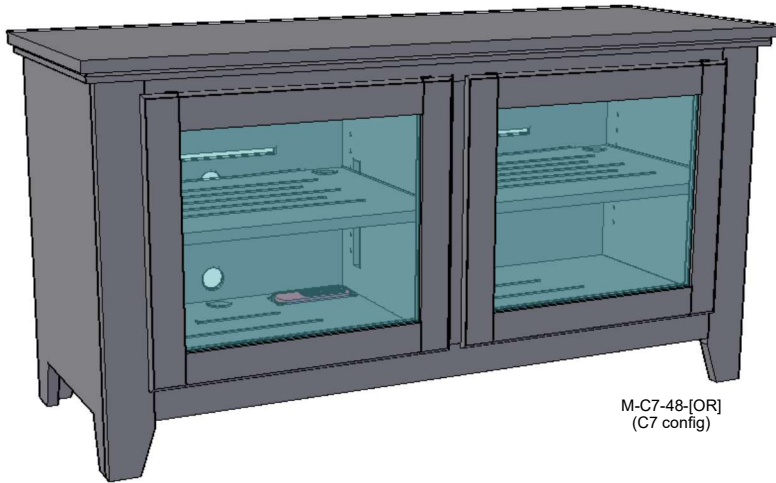

M-(C7-C9)-{??}-[OR]

Oregon

(Short)

CUSTOMER:

DATE: P.O.

M-C7-48-OR
(C7 config)

Select Size

☐ 48" M-48-[OR]
☐ 52" M-52-[OR]

Option

C7	☐	?
C8	☐	
C9	☐	

26

C7

Option ? ☐ Option ? ☐

Option Selections:

(Write selection on WHITE / GREY boxes)

D

Wood Door
w/ 1 adj sh

G

Glass Door
w/ 1 adj sh

K

SPK Door
w/ 1 adj sh

R

2 - Drawer Upcharge

C8

OPEN

Option ? ☐ Option ? ☐

Option Selections:

Write selection on WHITE/GREY boxes

D

Wood Door
w/ 1 adj sh

G

Glass Door
w/ 1 adj sh

K

SPK Door
w/ 1 adj sh

R

2 - Drawer Upcharge

Wood Selection

Finish

Hardware

DOOR DRAWER

C9

DRAWER DRAWER

Option ? ☐ Option ? ☐

☐ Additional Media Shelf

QTY