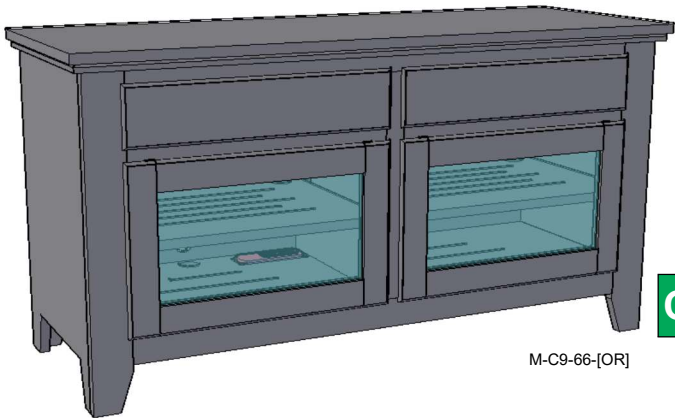

C9

M-C9-66-OR]

CONSOLE DATA: [OR] [SHORT]		
	UNIT 48	UNIT 52
Width	48	52
Width (OA) (TOP)	50	54
Width (OA) BASE-MOLDING (APPROX)	48	52
Height	26	26
Depth (OA) (TOP)	18.5	18.5
Depth (OA) BASE-MOLDING (APPROX)	17.5	17.5
Depth (inside)	16.5	
[C7] Horz Space (L/R)	20.25	22.25
[C7] Vert Space (Door)	17.625	17.625
[C7] Drawer Width (inside) (L/R)	18.1875	20.1875
[C8] Horz Space (L/R)	20.25	22.25
[C8] Vert Space (Door)	12.125	12.125
[C8] Horz Space (Soundbar)	42	46
[C8] Vert Space (Soundbar)	4	4
[C9] Horz Space (L/R)	20.25	22.25
[C9] Vert Space (Door)	12.125	12.125
[C9] Horz Space (Drawer)	20.25	22.25
[C9] Vert Space (Drawer)	4	4
[C9] Drawer Width (inside) (approx)	19.4375	21.4375
[C9] Drawer Height (inside) (approx)	2	2
Drawer Depth (inside)	15	15