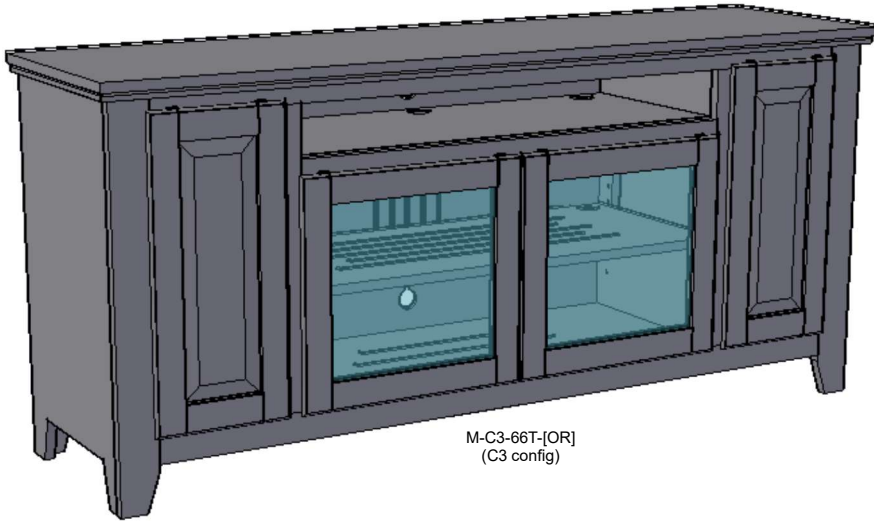

M-(C1-C4)-{??T}-[OR]

Oregon

(Tall)

CUSTOMER:

DATE: P.O.

M-C3-66T-[OR]
(C3 config)

Choose a size:

- 62" M-62T-[OR]
- 66" M-66T-[OR]
- 70" M-70T-[OR]