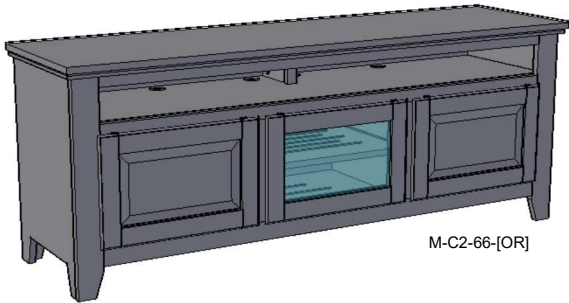

C2

M-C2-66-[OR]