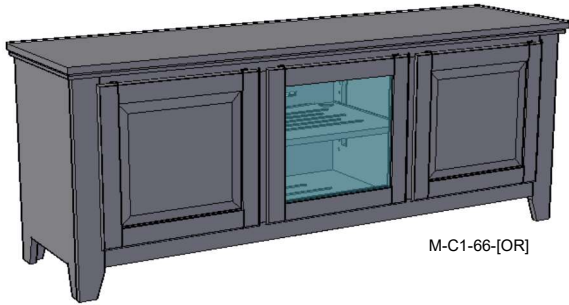

M-(C1-C4)-{??}-[OR]

SPECIFICATIONS

C1

M-C1-66-[OR]