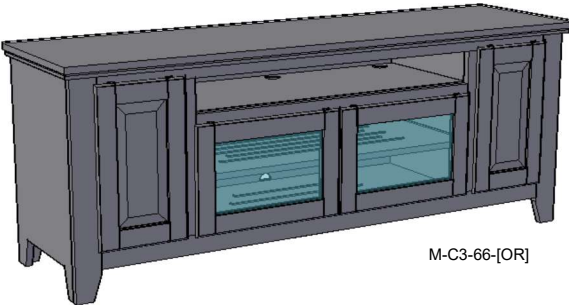

M-(C1-C4)-{??}-[OR]

SPECIFICATIONS

C1

C2

C3

C4

Featuring:

- -Excellent ventilation in the console floor, backs and shelves.
- -Smart holes & cut-outs for easy wire management throughout.
- -Three prong power harness.
- -Adjustable, VENTED shelves.

Sizing Info