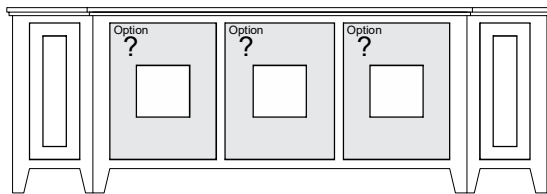

GB-(C1-C4)-66T-[OR]

Oregon

CUSTOMER:

DATE: P.O.

GB-C2-(66T)-[OR]
(C2 config)

C1

(Write selection on WHITE / GREY boxes)

D	G	K	R
Wood Door w/ 1 adj sh	Glass Door w/ 1 adj sh	SPK Door w/ 1 adj sh	3 - Drawer Upcharge