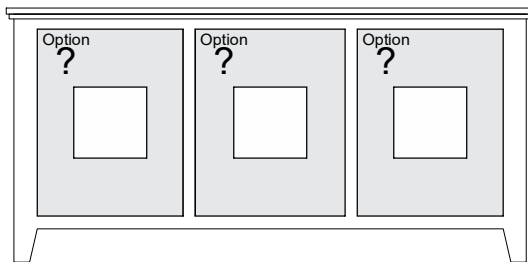

Choose a size:

- ☐ 62" M-62T-[OR]
- ☐ 66" M-66T-[OR]
- ☐ 70" M-70T-[OR]

Option

C1	☐	?
C2	☐	
C3	☐	
C4	☐	

31

C1