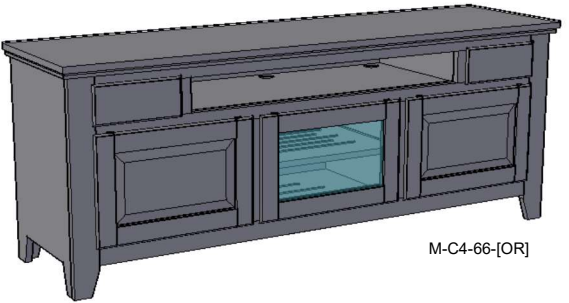

M-C3-66-[OR]

C4

M-C4-66-[OR]

Featuring:

- -Excellent ventilation in the console floor, backs and shelves.
- -Smart holes & cut-outs for easy wire management throughout.
- -Three prong power harness.
- -Adjustable, VENTED shelves.

Sizing Info

CONSOLE DATA: [OR] [SHORT]			
	UNIT 62	UNIT 66	UNIT 70
Width	62	66	70
Width (OA) (TOP)	63.75	67.75	71.75
Width (OA) BASE-MOLDING (APPROX)	62	66	66
Height	26	26	26
Depth (OA) (TOP)	18.5	18.5	18.5
Depth (OA) BASE-MOLDING (APPROX)	17.5	17.5	17.5
Depth (inside)	16.5		
[C1] Horz Space (L/R)	17.6875	19	20.3125
[C1] Horz Space (M)	17.625	19	20.375
[C1] Vert Space (Door)	17.625	17.625	17.625
[C1] Vert Space (MSK)	4.875	4.875	4.875
[C1] Drawer Width (inside) (L/R)	15.625	16.9375	18.25
[C1] Drawer Width (inside) (M)	15.5625	16.9375	18.3125
[C1] Drawer Height (inside) (approx)	3	3	3
[C2] Horz Space (L/R)	17.6875	19	20.3125
[C2] Horz Space (M)	17.625	19	20.375
[C2] Vert Space (Door)	12.125	12.125	12.125
[C2] Vert Space (Open/Top)	4	4	4
[C2] Horz Space (Open/Top)	56	60	64
[C2] Drawer Width (inside) (L/R)	15.625	16.9375	18.25
[C2] Drawer Width (inside) (M)	15.5625	16.9375	18.3125
[C2] Drawer Height (inside) (approx)	4	4	4
[C3] Horz Space (SoundBar)		37	37
[C3] Horz Space (media)		37	37
[C3] Horz Space (L/R)		13	15
[C3] Vert Space (SoundBar)		4	4
[C3] Vert Space (media)		12.125	12.125
[C3] Vert Space (L/R)		17.625	17.625
[C3] SoundBar Depth		6	6
[C3] Drawer Width (inside)		7.9375	9.9375
[C3] Drawer Height (inside) (approx)		4	4
[C4] Horz Space (L/R)	17.6875	19	20.3125
[C4] Horz Space (M)	17.625	19	20.375
[C4] Vert Space (Door)	12.125	12.125	12.125
[C4] Vert Space (Open/Top)	4	4	4
[C4] Horz Space (Open/Top)	37	37	37
[C4] Drawer Width (inside) (approx)(L/R-top)	5.9375	7.9375	9.9375
[C4] Drawer Height (inside) (approx)(top)	2	2	2
[C4] Drawer Height (inside) (approx)	4	4	4
Drawer Depth (inside)	15	15	15

Upon request, we will change the horizontal values (A & B & C) as well as speaker area sizing for no additional charge.