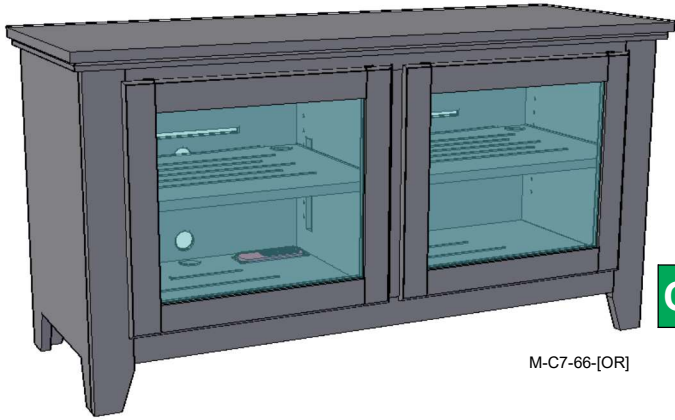

M-(C7-C8)-{??}-[OR]

SPECIFICATIONS

C7

M-C7-66-OR]

Featuring:

- -Excellent ventilation in the console floor, backs and shelves.
- -Smart holes & cut-outs for easy wire management throughout.
- -Three prong power harness.
- -Adjustable, VENTED shelves.

Upon request, we will change the horizontal values (A & B) as well as speaker area sizing for no additional charge.

The CONSOLE (width & height) may also be **REDUCED** (gratis) .
Further modifications may be requested via quote.