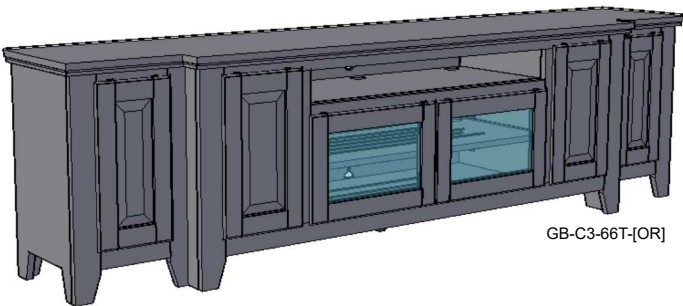

GB-C3-66T-[OR]

C3