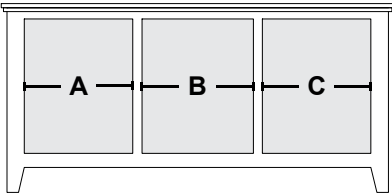

The **CONSOLE & BOOKCASE** (width & height) may also be **REDUCED** (gratis) . Further modifications may be requested via quote.