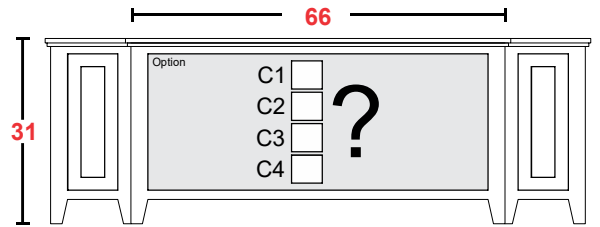

GB-(C1-C4)-66T-[OR]

Oregon

CUSTOMER:

DATE: P.O.

C1

(Write selection on WHITE / GREY boxes)

D	G	K	R
Wood Door w/ 1 adj sh	Glass Door w/ 1 adj sh	SPK Door w/ 1 adj sh	3 - Drawer Upcharge

C2

Option Selections:

Write selection on
WHITE/GREY boxes

C3

C4

Wood Selection

Finish

Hardware

DOOR DRAWER

☐ Additional Media Shelf
QTY