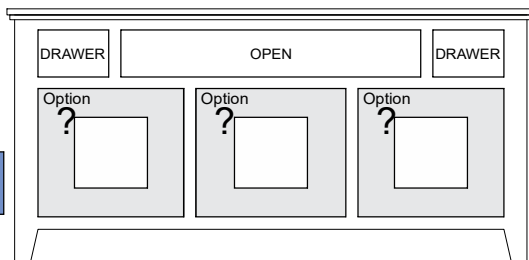

GA-(C1-C4)-{??T}-[OR]

Oregon

(Tall)

CUSTOMER:

DATE: P.O.

C1

Option Selections:

(Write selection on WHITE / GREY boxes)

Option Selections:

D Wood Door w/ 1 adj sh

G Glass Door w/ 1 adj sh

K SPK Door w/ 1 adj sh

R 3 - Drawer **Upcharge**

C2

Option Selections

Write selection on WHITE/GREY boxes

D

Wood Door w/ 1 adj sh

G

Glass Door w/ 1 adj sh

K

SPK Door w/ 1 adj sh

R

2 - Drawer **Upcharge**

Wood Selection

Finish

Hardware

DOOR DRAWER

Pier Door
For bookcase (top section)
(additional cost)

LEFT **RIGHT**

Glass Wood **Glass Wood**

C3

C4

☐ **Additional Media Shelf**

QTY

LED Lights

☐ QTY

Additional Wood Shelves

☐ QTY

Glass Shelves
(Specify location / QTY)

☐ QTY