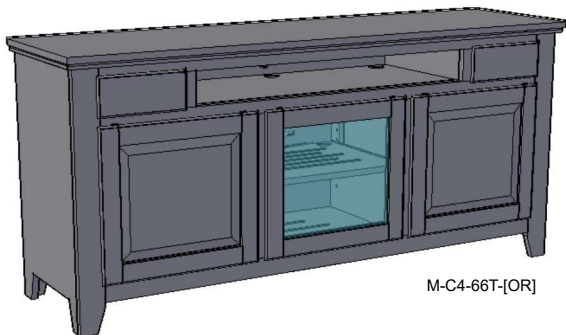

M-C4-66T-[OR]

C4

Featuring:

- Excellent ventilation in the console floor, backs and shelves.
- Smart holes & cut-outs for easy wire management throughout.
- Three prong power harness.
- Adjustable, VENTED shelves.