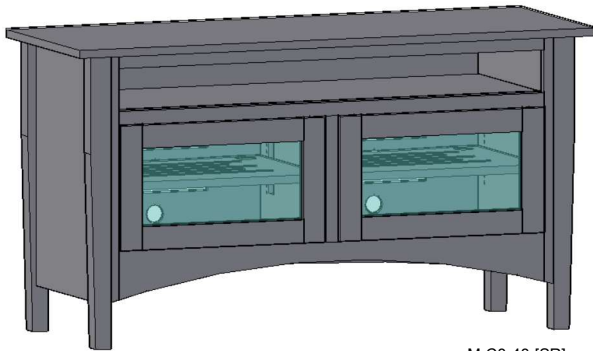

M-C8-48-[SR]

C8