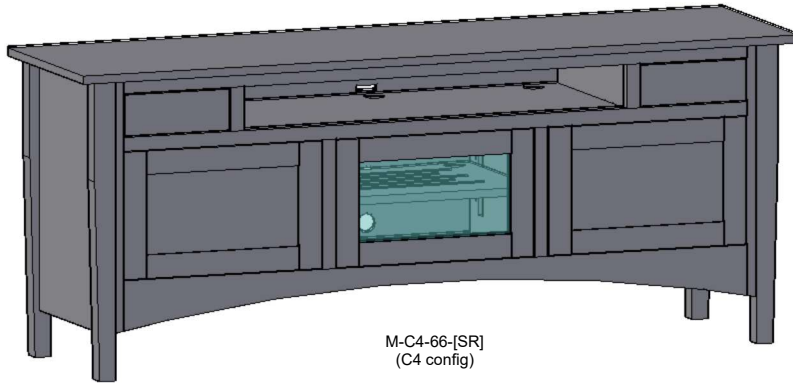

# Saratoga

CUSTOMER:

DATE:

P.O.

Select Size

62" M-62-[SR]

66" M-66-[SR]

70" M-70-[SR]

Glass Door  
w/ 1 adj sh

SPK Door  
w/ 1 adj sh

2 - Drawer Upcharge

**Wood Selection**

**Finish**

**Hardware**

DOOR DRAWER

Additional Media Shelf