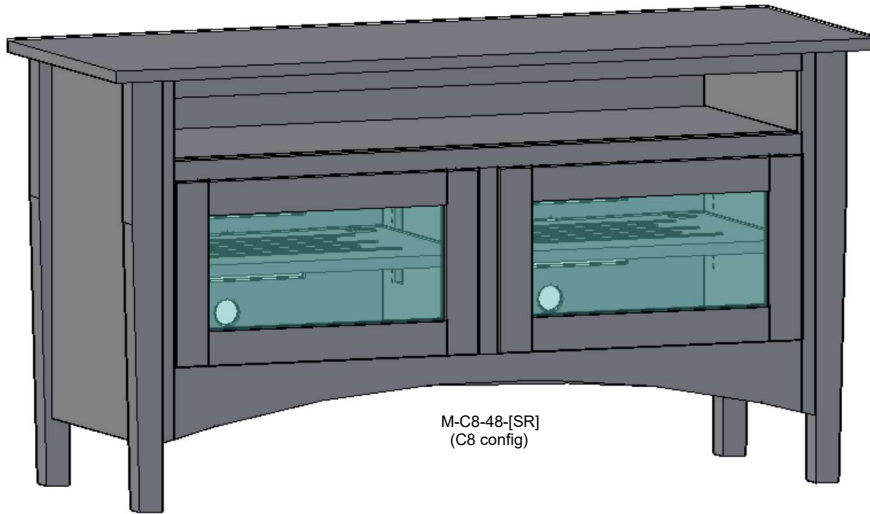

M-(C7-C9)-{??}-[SR]

Saratoga

CUSTOMER:

DATE: P.O.

M-C8-48-[SR]
(C8 config)

☐ 48" M-48-[SR]
☐ 52" M-52-[SR]

Option

C7 ☐

C8 ☐

C9 ☐

?

28

C7