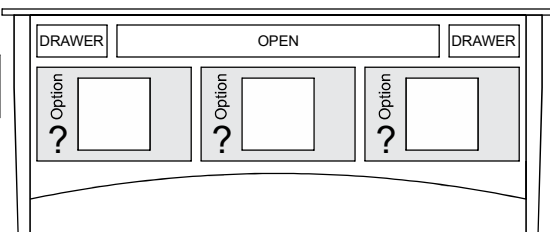

M-C4-66-[SR]  
(C4 config)

C1

C2

C3

C4

**Option Selections:**

(Write selection on WHITE / GREY boxes)

Wood Door  
w/ 1 adj sh

Glass Door  
w/ 1 adj sh

SPK Door  
w/ 1 adj sh

2 - Drawer Upcharge

**Wood Selection**

**Finish**

**Hardware**

DOOR DRAWER

Additional Media Shelf