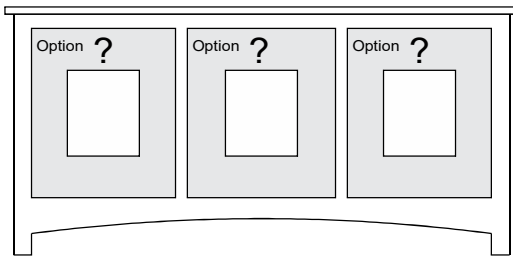

GB-(C1-C4)-66T-[SC]

Sierra Crest

CUSTOMER:

DATE:

P.O.

C1

Option Selections:

(Write selection on WHITE / GREY boxes)

C2

C3

C4

Option Selections:

Write selection on
WHITE/GREY boxes

Wood Selection

Finish

Hardware

DOOR DRAWER

☐ Additional Media Shelf

QTY