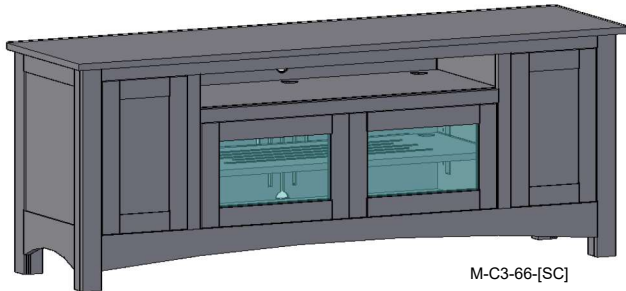

M-C3-66-[SC]

C3

M-C4-66-[SC]

C4

Featuring:

- Excellent ventilation in the console floor, backs and shelves.
- Smart holes & cut-outs for easy wire management throughout.
- Three prong power harness.
- Adjustable, VENTED shelves.