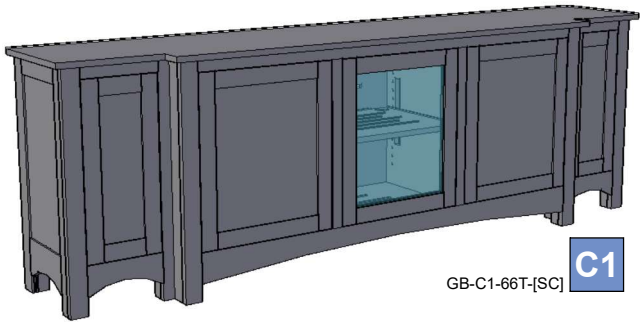

GB-(C1-C4)-66T-[SC]

SPECIFICATIONS

Featuring:

- -Excellent ventilation in the console floor, backs and shelves.
- -Smart holes & cut-outs for easy wire management throughout.
- -Three prong power harness.
- -Adjustable, VENTED shelves.