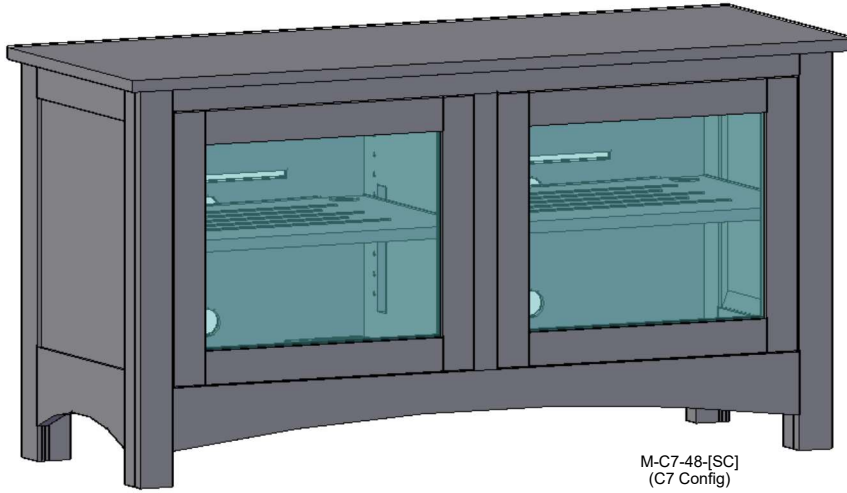

M-(C7-C9)-{??}-[SC]

Sierra Crest (Short)

CUSTOMER:

DATE: P.O.

M-C7-48-[SC]
(C7 Config)

Select Size

☐ 48" M-48-[SC]
☐ 52" M-52-[SC]

26

Option	C7	☐	?
	C8	☐	
	C9	☐	

C7