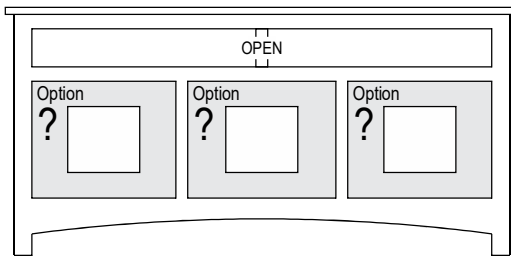

Option Selections:

(Write selection on WHITE / GREY boxes)

D	G	K	R
Wood Door w/ 1 adj sh	Glass Door w/ 1 adj sh	SPK Door w/ 1 adj sh	3 - Drawer Upcharge

C2