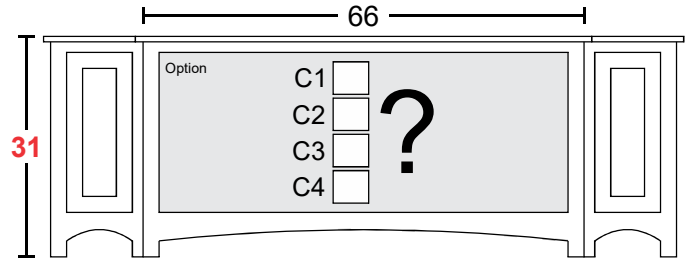

GB-(C1-C4)-66T-[SC]

Sierra Crest

CUSTOMER:

DATE:

P.O.

C1

Option Selections:

(Write selection on WHITE / GREY boxes)

C2

C3

C4

Option Selections:

Write selection on
WHITE/GREY boxes

Wood Selection

Finish

Hardware

DOOR DRAWER

☐ Additional Media Shelf

QTY