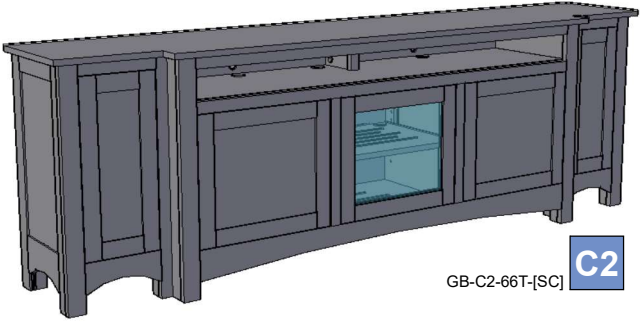

GB-C1-66T-[SC] C1