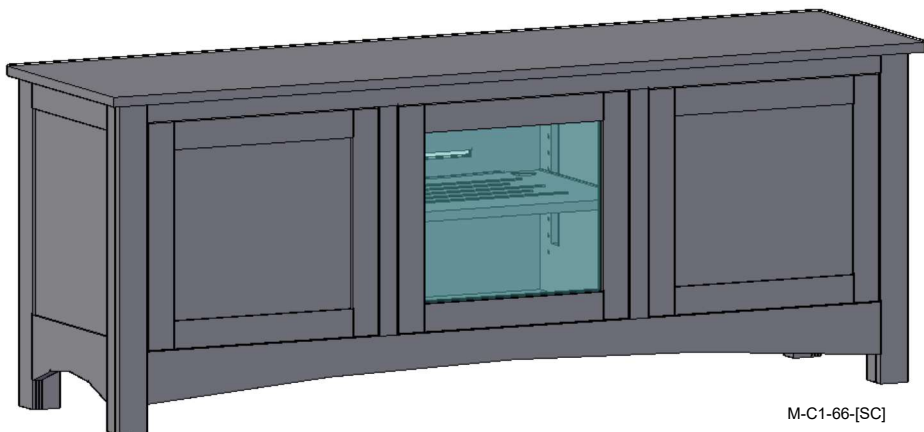

Upon request, we will change the horizontal values (A & B & C) as well as speaker area sizing for no additional charge.

The CONSOLE (width & height) may also be **REDUCED** (gratis) . Further modifications may be requested via quote.

M-(C1-C4)-{??}-[SC]

Sierra Crest (Short)

CUSTOMER:

DATE:

P.O.

M-C1-66-[SC]

- 62" M-62-[SC]
- 66" M-66-[SC]
- 70" M-70-[SC]

26" height