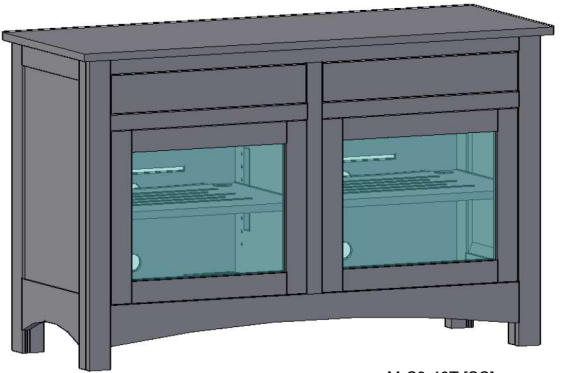

C9

M-C9-48T-[SC]

Upon request, we will change the horizontal values (A & B) as well as speaker area sizing for no additional charge.

The **CONSOLE** (width & height) may also be **REDUCED** (gratis) .
Further modifications may be requested via quote.

Sizing Info

CONSOLE DATA: [SC] [TALL]		
	UNIT 48	UNIT 52
Width	48	52
Width (OA) (TOP)	50.25	54.25
Width (OA) BASE-MOLDING (APPROX)	50	54
Height	31	31
Depth (OA) (TOP)	18.5	18.5
Depth (OA) BASE-MOLDING (APPROX)	17.5	17.5
Depth (inside)	16.5	
[C7] Horz Space (L/R)	21	23
[C7] Vert Space (Door)	22.5	22.5
[C7] Drawer Width (inside) (L/R)	18.9375	20.9375
[C8] Horz Space (L/R)	21	23
[C8] Vert Space (Door)	17	17
[C8] Horz Space (Soundbar)	43.5	47.5
[C8] Vert Space (Soundbar)	4	4
[C9] Horz Space (L/R)	21	23
[C9] Vert Space (Door)	17	17
[C9] Horz Space (Drawer)	21	23
[C9] Vert Space (Drawer)	4	4
[C9] Drawer Width (inside) (approx)	20.1875	22.1875
[C9] Drawer Height (inside) (approx)	2	2
Drawer Depth (inside)	15	15