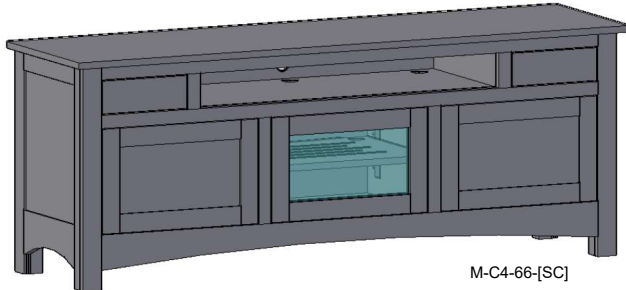

M-C3-66-[SC]

C3

M-C4-66-[SC]

C4

Featuring:

- Excellent ventilation in the console floor, backs and shelves.
- Smart holes & cut-outs for easy wire management throughout.
- Three prong power harness.
- Adjustable, VENTED shelves.