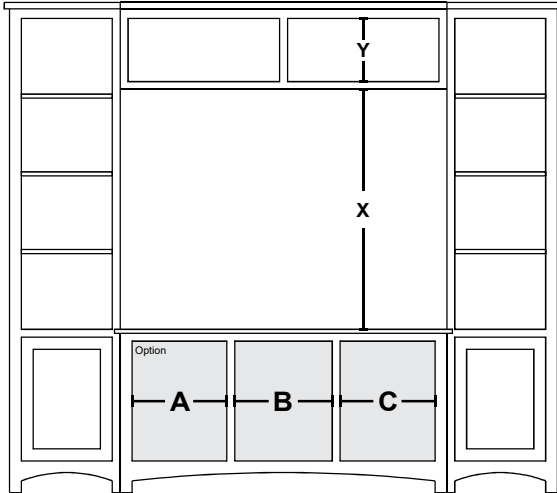

GA-(C1-C4)-{??T}-[SC]

SPECIFICATIONS

Sizing Info

NOTE:

Upon request, we will change the vertical values (X & Y) as well as the horizontal values (A & B & C) for no additional charge.

The **CONSOLE & BOOKCASE** (width & height) may also be **REDUCED**.
Example: if a 64" console is needed, order the 66" unit and request the modification at no additional cost. Further modifications may be requested via quote.

Featuring:

- -Excellent ventilation in the console backs and shelves.
- -Smart holes & cut-outs for easy wire management throughout.
- -Three prong power harness.
- -Adjustable shelves.
- -Unique cut-out in console top and trim, returning to the piers.
- -Lighting (upon request).

Common Questions:

- -How wide should my console be in relation to my TV?
  - -Keep in mind, most manufacturers require 4" all around the TV for heat diffusion.
- -Can I hang my TV on the console upper?
  - -Yes! The back panel of the upper is very sturdy, and locks into the bookcases as well as the console for a secure means of hanging.
- -Can I order this system to fit into an alcove?
  - -Possibly. Send in a quote request. Be aware that most clients will require some finish carpentry to complete the job to satisfaction.