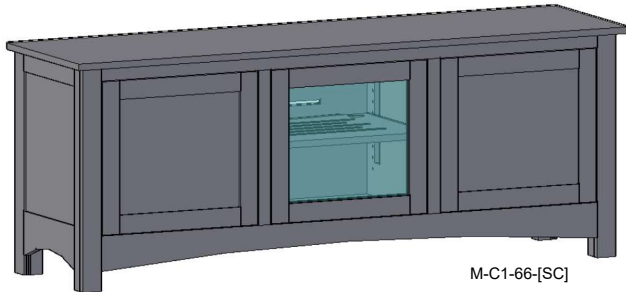

M-(C1-C4)-{??}-[SC]

SPECIFICATIONS

C1