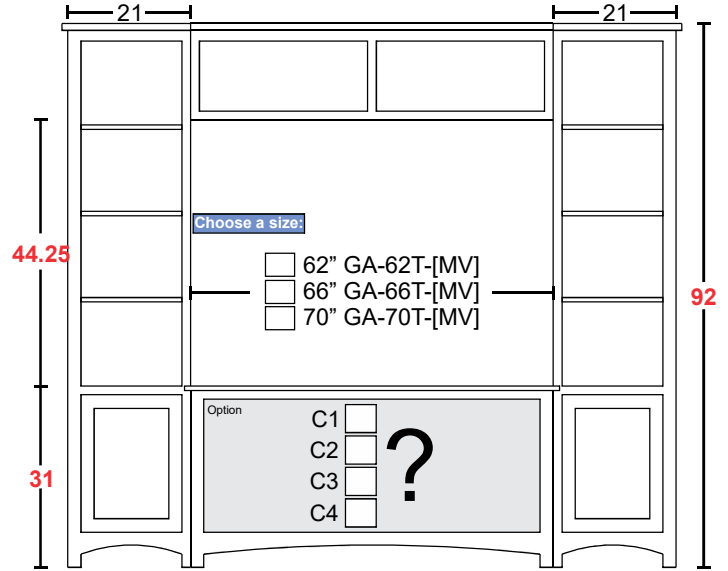

GA-(C1-C4)-66T-[SC]

Sierra Crest (Tall)

CUSTOMER:

DATE: P.O.

C1

Option Selections:

(Write selection on WHITE / GREY boxes)

D	G	K	R
Wood Door w/ 1 adj sh	Glass Door w/ 1 adj sh	SPK Door w/ 1 adj sh	3 - Drawer Upcharge

C2

C3

C4

Option Selections:

Write selection on
WHITE/GREY boxes

D

Wood Door
w/ 1 adj sh

G

Glass Door
w/ 1 adj sh

K

SPK Door
w/ 1 adj sh

R

2 - Drawer

Wood Selection

Finish

Hardware

DOOR DRAWER

Door
For bookcase (top section)
(additional cost)

LEFT	RIGHT
Glass Wood	Glass Wood

Additional Media Shelves

QTY

LED Lights

QTY

**Additional (bookcase)
Wood Shelves**

QTY

Glass Shelves
(Specify location / QTY)

QTY