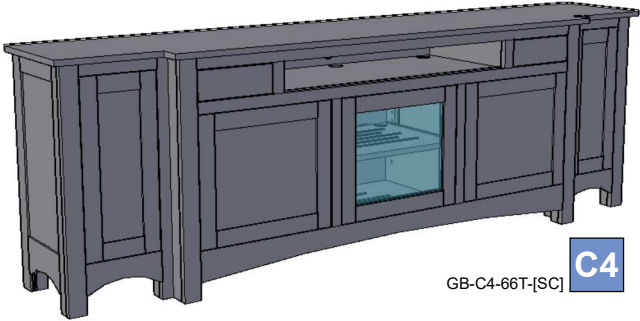

GB-C2-66T-[SC] C2

GB-C3-66T-[SC] C3

GB-C4-66T-[SC] C4

Sizing Info

	CONSOLE Width	OA Box Width	OA Width (w/ Crown)
UNIT 66	66	93.5	95.5
CONSOLE DATA: [SC] [TALL]			
		UNIT 66	
Width		66	
Width (OA) (TOP)		68	
Width (OA) BASE-MOLDING (APPROX)		66	
Height		31	
Depth (OA) (TOP)		18.5	
Depth (OA) BASE-MOLDING (APPROX)		17.5	
Depth (inside)		16.5	
[C1] Horz Space (L/R)		19.5	
[C1] Horz Space (M)		19.5	
[C1] Vert Space (Door)		22.5	
[C1] Vert Space (MSK)		6.5	
[C1] Drawer Width (inside) (L/R)		17.8125	
[C1] Drawer Width (inside) (M)		17.8125	
[C1] Drawer Height (inside) (approx)		5	
[C2] Horz Space (L/R)		19.5	
[C2] Horz Space (M)		19.5	
[C2] Vert Space (Door)		17	
[C2] Vert Space (Open/Top)		4	
[C2] Horz Space (Open/Top)		61.5	
[C2] Drawer Width (inside) (L/R)		17.8125	
[C2] Drawer Width (inside) (M)		17.8125	
[C2] Drawer Height (inside) (approx)		6	
[C3] Horz Space (SoundBar)		37	
[C3] Horz Space (media)		37	
[C3] Horz Space (L/R)		13	
[C3] Vert Space (SoundBar)		4	
[C3] Vert Space (media)		17	
[C3] Vert Space (L/R)		22.5	
[C3] SoundBar Depth		6	
[C3] Drawer Width (inside)		9.0625	
[C3] Drawer Height (inside) (approx)		6	
[C4] Horz Space (L/R)		19.5	
[C4] Horz Space (M)		19.5	
[C4] Vert Space (Door)		17	
[C4] Vert Space (Open/Top)		4	
[C4] Horz Space (Open/Top)		37	
[C4] Drawer Width (inside) (approx)(L/R-top)		9.0625	
[C4] Drawer Height (inside) (approx)(top)		2	
[C4] Drawer Height (inside) (approx)		6	
Drawer Depth (inside)		14	
B_BOOKCASE DATA			
Bookcase Width		13.75	
Bookcase Depth		14.5	
Bookcase Depth (inside)		11.75	
Bookcase Height		31	
Bookcase Vert Space		22.5	
Bookcase Horz Space		10	