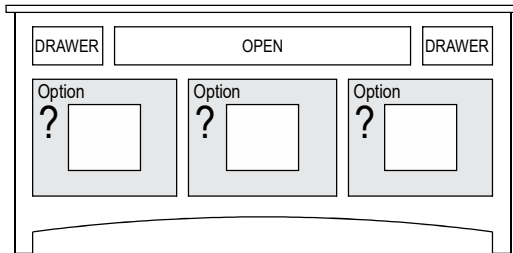

GB-(C1-C4)-66T-[SC]

Sierra Crest

CUSTOMER:

DATE:

P.O.

C1

Option Selections:

(Write selection on WHITE / GREY boxes)

C2

C3

C4

Option Selections:

Write selection on
WHITE/GREY boxes

Wood Selection

Finish

Hardware

DOOR DRAWER

☐ Additional Media Shelf

QTY