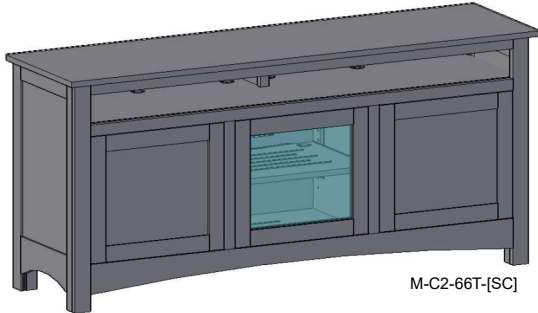

DOOR DRAWER

Additional Media Shelf

QTY

M-(C1-C4)-{??T}-[SC]

SPECIFICATIONS

C1

M-C1-66T-[SC]

C2