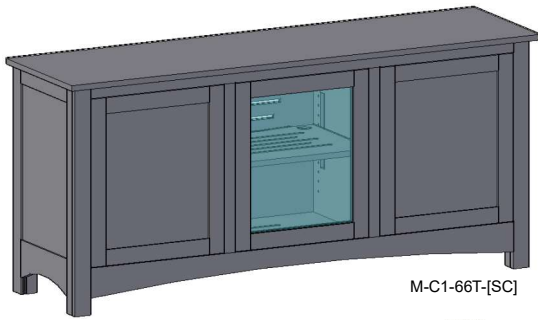

M-(C1-C4)-{??T}-[SC]

SPECIFICATIONS

C1