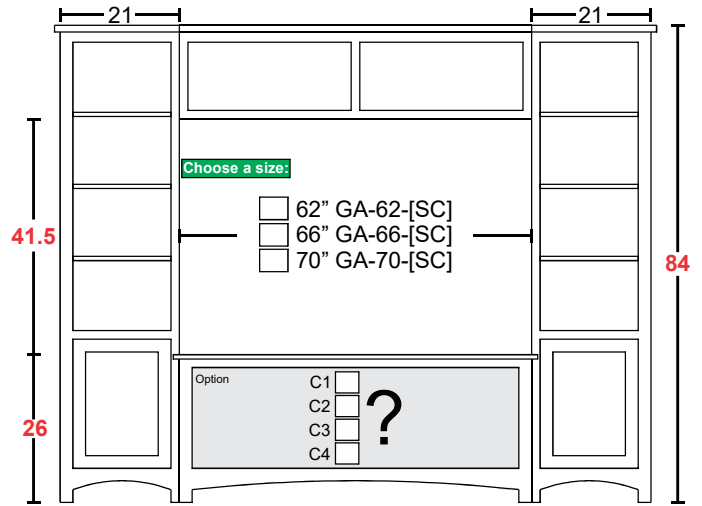

GA-(C1-C4)-{??}-[SC]

Sierra Crest (Short)

CUSTOMER:

_____

DATE:

P.O.

_____