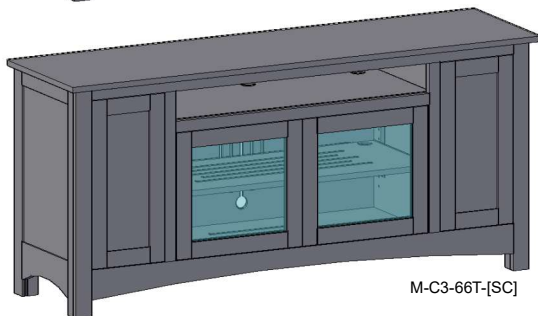

M-C2-66T-[SC]

C3