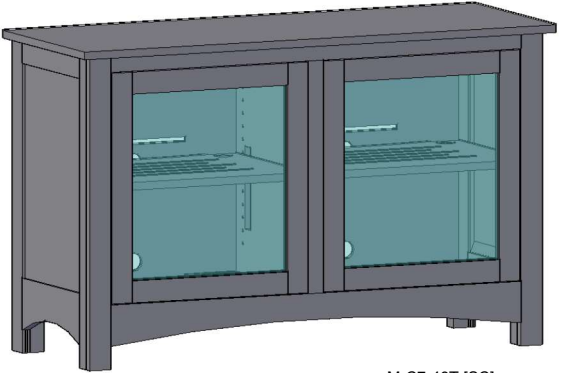

DRAWER

DRAWER

Option ?

Option ?

M-(C7-C9)-{??T}-[SC]

SPECIFICATIONS

Featuring:

- Excellent ventilation in the console floor, backs and shelves.
- Smart holes & cut-outs for easy wire management throughout.
- Three prong power harness.
- Adjustable, VENTED shelves.