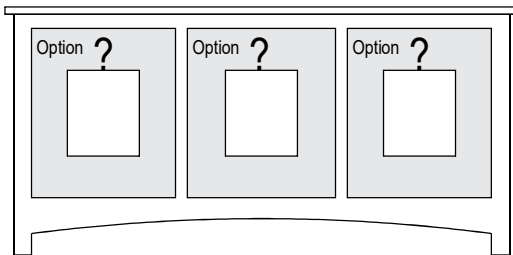

GA-(C1-C4)-66T-[SC]

Sierra Crest (Tall)

CUSTOMER:

DATE: P.O.

GA-C3-66T-[SC]
(C3 Config)

C1

Option Selections:

(Write selection on WHITE / GREY boxes)