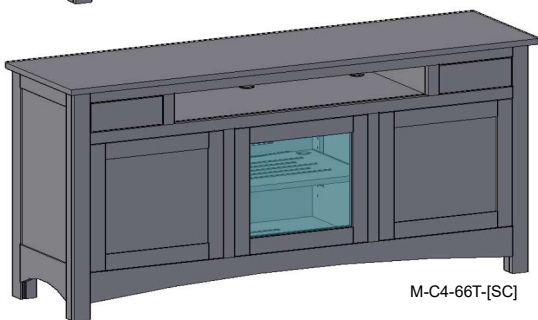

M-C3-66T-[SC]

C4

M-C4-66T-[SC]

Featuring:

- -Excellent ventilation in the console floor, backs and shelves.
- -Smart holes & cut-outs for easy wire management throughout.
- -Three prong power harness.
- -Adjustable, VENTED shelves.

Sizing Info

CONSOLE DATA: [SC] [TALL]			
	UNIT 62	UNIT 66	UNIT 70
Width	62	66	70
Width (OA) (TOP)	64	68	72
Width (OA) BASE-MOLDING (APPROX)	62	66	66
Height	31	31	31
Depth (OA) (TOP)	18.5	18.5	18.5
Depth (OA) BASE-MOLDING (APPROX)	17.5	17.5	17.5
Depth (inside)	16.1875		
[C1] Horz Space (L/R)	18.1875	19.5	20.8125
[C1] Horz Space (M)	18.125	19.5	20.875
[C1] Vert Space (Door)	22.5	22.5	22.5
[C1] Vert Space (MSK)	6.5	6.5	6.5
[C1] Drawer Width (inside) (L/R)	16.125	17.4375	18.75
[C1] Drawer Width (inside) (M)	16.0625	17.4375	18.8125
[C1] Drawer Height (inside) (approx)	5	5	5
[C2] Horz Space (L/R)	18.1875	19.5	20.8125
[C2] Horz Space (M)	18.125	19.5	20.875
[C2] Vert Space (Door)	17	17	17
[C2] Vert Space (Open/Top)	4	4	4
[C2] Horz Space (Open/Top)	57.5	61.5	65.5
[C2] Drawer Width (inside) (L/R)	16.125	17.4375	18.75
[C2] Drawer Width (inside) (M)	16.0625	17.4375	18.8125
[C2] Drawer Height (inside) (approx)	6	6	6
[C3] Horz Space (SoundBar)		37	37
[C3] Horz Space (media)		37	37
[C3] Horz Space (L/R)		13	15
[C3] Vert Space (SoundBar)		4	4
[C3] Vert Space (media)		17	17
[C3] Vert Space (L/R)		22.5	22.5
[C3] SoundBar Depth		6	6
[C3] Drawer Width (inside)		8.6875	10.6875
[C3] Drawer Height (inside) (approx)		6	6
[C4] Horz Space (L/R)	18.1875	19.5	20.8125
[C4] Horz Space (M)	18.125	19.5	20.875
[C4] Vert Space (Door)	17	17	17
[C4] Vert Space (Open/Top)	4	4	4
[C4] Horz Space (Open/Top)	37	37	37
[C4] Drawer Width (inside) (approx)(L/R-top)	6.6875	8.6875	10.6875
[C4] Drawer Height (inside) (approx)(top)	2	2	2
[C4] Drawer Height (inside) (approx)	6	6	6
Drawer Depth (inside)	15	15	15

Upon request, we will change the horizontal values (A & B & C) as well as speaker area sizing for no additional charge.