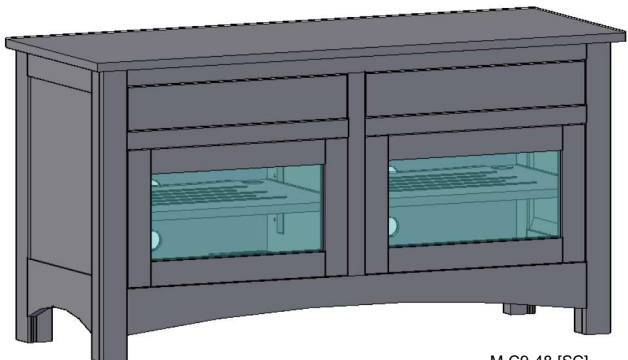

C9

M-C9-48-[SC]