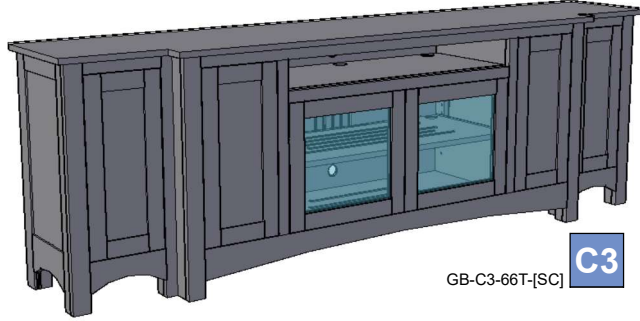

GB-C2-66T-[SC] C2

GB-C3-66T-[SC] C3

GB-C4-66T-[SC] C4

Sizing Info

	CONSOLE Width	OA Box Width	OA Width (w/ Crown)
UNIT 66	66	93.5	95.5
CONSOLE DATA: [SC] [TALL]			
		UNIT 66	
Width		66	
Width (OA) (TOP)		68	
Width (OA) BASE-MOLDING (APPROX)		66	
Height		31	
Depth (OA) (TOP)		18.5	
Depth (OA) BASE-MOLDING (APPROX)		17.5	
Depth (inside)		16.5	
[C1] Horz Space (L/R)		19.5	
[C1] Horz Space (M)		19.5	
[C1] Vert Space (Door)		22.5	
[C1] Vert Space (MSK)		6.5	
[C1] Drawer Width (inside) (L/R)		17.8125	
[C1] Drawer Width (inside) (M)		17.8125	
[C1] Drawer Height (inside) (approx)		5	
[C2] Horz Space (L/R)		19.5	
[C2] Horz Space (M)		19.5	
[C2] Vert Space (Door)		17	
[C2] Vert Space (Open/Top)		4	
[C2] Horz Space (Open/Top)		61.5	
[C2] Drawer Width (inside) (L/R)		17.8125	
[C2] Drawer Width (inside) (M)		17.8125	
[C2] Drawer Height (inside) (approx)		6	
[C3] Horz Space (SoundBar)		37	
[C3] Horz Space (media)		37	
[C3] Horz Space (L/R)		13	
[C3] Vert Space (SoundBar)		4	
[C3] Vert Space (media)		17	
[C3] Vert Space (L/R)		22.5	
[C3] SoundBar Depth		6	
[C3] Drawer Width (inside)		9.0625	
[C3] Drawer Height (inside) (approx)		6	
[C4] Horz Space (L/R)		19.5	
[C4] Horz Space (M)		19.5	
[C4] Vert Space (Door)		17	
[C4] Vert Space (Open/Top)		4	
[C4] Horz Space (Open/Top)		37	
[C4] Drawer Width (inside) (approx)(L/R-top)		9.0625	
[C4] Drawer Height (inside) (approx)(top)		2	
[C4] Drawer Height (inside) (approx)		6	
Drawer Depth (inside)		14	
B_BOOKCASE DATA			
Bookcase Width		13.75	
Bookcase Depth		14.5	
Bookcase Depth (inside)		11.75	
Bookcase Height		31	
Bookcase Vert Space		22.5	
Bookcase Horz Space		10	