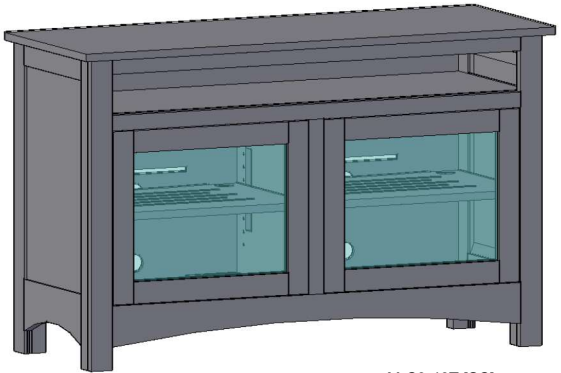

C8

M-C8-48T-[SC]