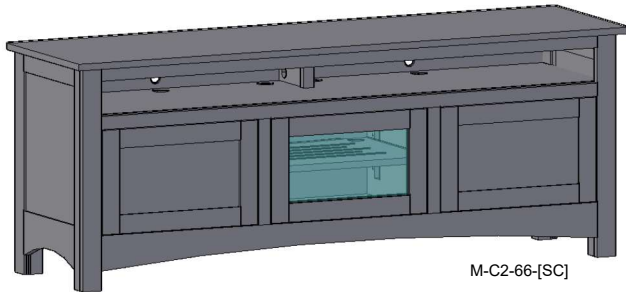

M-C1-66-[SC]

C2