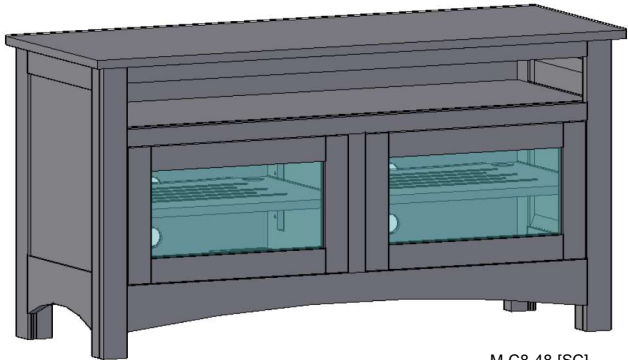

C8

M-C8-48-[SC]

Sizing Info

CONSOLE DATA: [SC] [SHORT]

	UNIT 48	UNIT 52
Width	48	52
Width (OA) (TOP)	50.25	54.25
Width (OA) BASE-MOLDING (APPROX)	50	54
Height	26	26
Depth (OA) (TOP)	18.5	18.5
Depth (OA) BASE-MOLDING (APPROX)	17.5	17.5
Depth (inside)	16.5	
[C7] Horz Space (L/R)	21	23
[C7] Vert Space (Door)	17.5	17.5
[C7] Drawer Width (inside) (L/R)	18.9375	20.9375
[C8] Horz Space (L/R)	21	23
[C8] Vert Space (Door)	12	12
[C8] Horz Space (Soundbar)	43.5	47.5
[C8] Vert Space (Soundbar)	4	4
[C9] Horz Space (L/R)	21	23
[C9] Vert Space (Door)	12	12
[C9] Horz Space (Drawer)	21	23
[C9] Vert Space (Drawer)	4	4
[C9] Drawer Width (inside) (approx)	20.1875	22.1875
[C9] Drawer Height (inside) (approx)	2	2
Drawer Depth (inside)	15	15