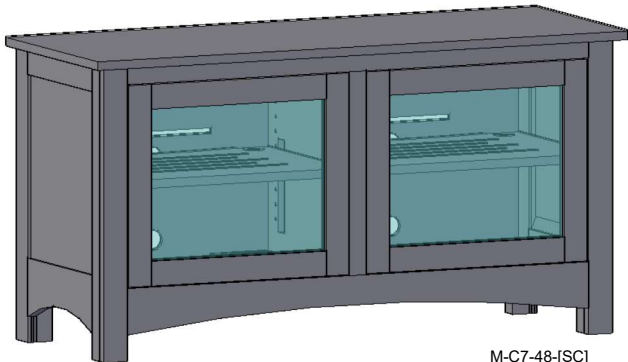

Additional Media Shelf

QTY

M-(C7-C9)-{??}-[SC]

SPECIFICATIONS

C7

M-C7-48-[SC]

Featuring:

- Excellent ventilation in the console floor, backs and shelves.
- Smart holes & cut-outs for easy wire management throughout.
- Three prong power harness.
- Adjustable, VENTED shelves.