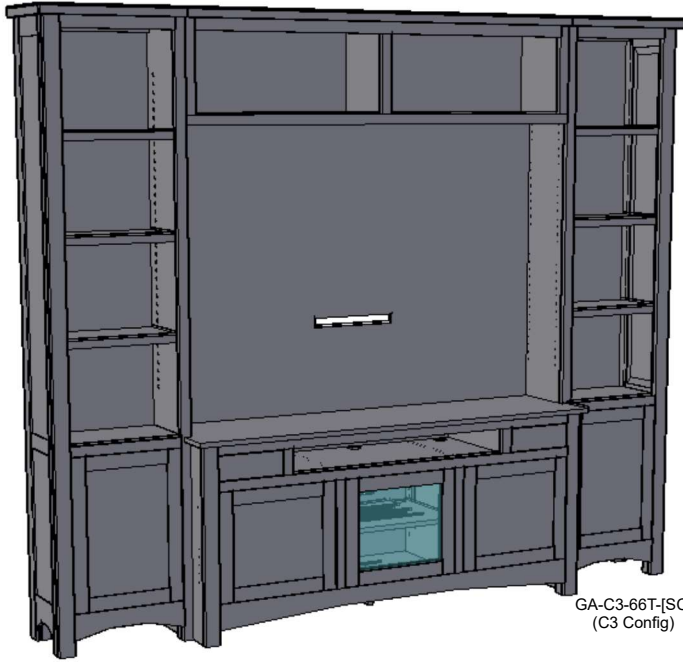

GA-(C1-C4)-66T-[SC]

Sierra Crest (Tall)

CUSTOMER:

DATE: P.O.