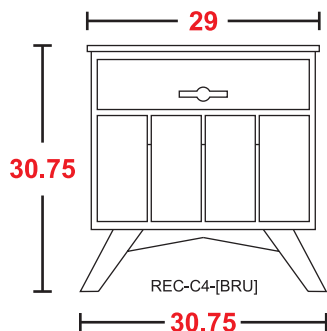

## SPECIFICATIONS

**C1**

Brubec [C1]  
Small package, big punch.  
Width: 39" Height: 30.75" Depth: 20.625"  
Amp space: 18.5"w x 6.25"h 19.75"d  
Open LP divider capacity: ~30 x 3 =~90  
Drawer 1 capacity: ~12.75"w x 3"h x 16.875"d  
Drawer 2 capacity: ~100 x 1 =~100

**C2**

Brubec [C2]  
Handsome, proportions on spot.  
Width: 55.25" Height: 30.75" Depth: 20.625"  
Amp space: 18.5"w x 6.25"h 19.75"d  
Open LP divider capacity: ~30 x 3 =~90 Vinyl Records  
Drawer 1 capacity: ~12.75"w x 3"h x 16.875"d  
Drawer 2 capacity: ~100 x 2 =~200 Vinyl Records

**C3**

Brubec [C3]  
BIGLEY.  
Width: 53.75" Height: 37.375" Depth: 20.625"  
Amp space: 18.5"w x 15.125"h 19.75"d (w/ adj. shelf)  
Open LP divider capacity: ~30 x 3 =~90 Vinyl Records  
Drawer capacity: ~100 x 4 =~400 Vinyl Records  
Drawer 1 capacity: ~12.75"w x 3"h x 16.875"d  
Drawer 2 capacity: ~100 x 4 =~400 Vinyl Records

**C4**

Brubec [C4]  
Small package, big punch.  
Width: 30.75" Height: 30.75" Depth: 20.625"  
Amp space: 29.5"w x 6.25"h 19.75"d  
Record capacity ~30 x 4 =~120 Vinyl Records