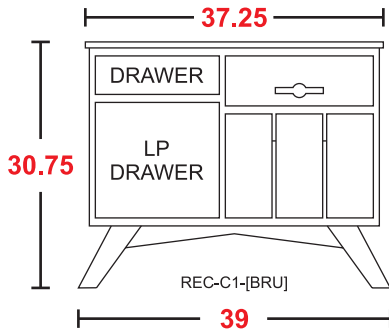

## SPECIFICATIONS

**C1**

Brubec [C1]  
Small package, big punch.  
Width: 39" Height: 30.75" Depth: 20.625"  
Amp space: 18.5"w x 6.25"h 19.75"d  
Open LP divider capacity: ~30 x 3 =~90  
Drawer 1 capacity: ~12.75"w x 3"h x 16.875"d  
Drawer 2 capacity: ~100 x 1 =~100

**C2**

Brubec [C2]  
Handsome, proportions on spot.  
Width: 55.25" Height: 30.75" Depth: 20.625"  
Amp space: 18.5"w x 6.25"h 19.75"d  
Open LP divider capacity: ~30 x 3 =~90 Vinyl Records  
Drawer 1 capacity: ~12.75"w x 3"h x 16.875"d  
Drawer 2 capacity: ~100 x 2 =~200 Vinyl Records

**C3**

Brubec [C3]  
BIGLEY.  
Width: 53.75" Height: 37.375" Depth: 20.625"  
Amp space: 18.5"w x 15.125"h 19.75"d (w/ adj. shelf)  
Open LP divider capacity: ~30 x 3 =~90 Vinyl Records  
Drawer capacity: ~100 x 4 =~400 Vinyl Records  
Drawer 1 capacity: ~12.75"w x 3"h x 16.875"d  
Drawer 2 capacity: ~100 x 4 =~400 Vinyl Records

**C4**

Brubec [C4]  
Small package, big punch.  
Width: 30.75" Height: 30.75" Depth: 20.625"  
Amp space: 29.5"w x 6.25"h 19.75"d  
Record capacity ~30 x 4 =~120 Vinyl Records