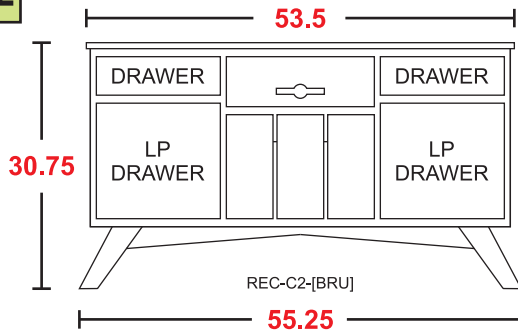

## SPECIFICATIONS

**C1**

Brubec [C1]  
Small package, big punch.  
Width: 39" Height: 30.75" Depth: 20.625"  
Amp space: 18.5"w x 6.25"h 19.75"d  
Open LP divider capacity: ~30 x 3 =~90  
Drawer 1 capacity: ~12.75"w x 3"h x 16.875"d  
Drawer 2 capacity: ~100 x 1 =~100

**C2**

Brubec [C2]  
Handsome, proportions on spot.  
Width: 55.25" Height: 30.75" Depth: 20.625"  
Amp space: 18.5"w x 6.25"h 19.75"d  
Open LP divider capacity: ~30 x 3 =~90 Vinyl Records  
Drawer 1 capacity: ~12.75"w x 3"h x 16.875"d  
Drawer 2 capacity: ~100 x 2 =~200 Vinyl Records

**C3**

Brubec [C3]  
BIGLEY.  
Width: 53.75" Height: 37.375" Depth: 20.625"  
Amp space: 18.5"w x 15.125"h 19.75"d (w/ adj. shelf)  
Open LP divider capacity: ~30 x 3 =~90 Vinyl Records  
Drawer capacity: ~100 x 4 =~400 Vinyl Records  
Drawer 1 capacity: ~12.75"w x 3"h x 16.875"d  
Drawer 2 capacity: ~100 x 4 =~400 Vinyl Records

**C4**

Brubec [C4]  
Small package, big punch.  
Width: 30.75" Height: 30.75" Depth: 20.625"  
Amp space: 29.5"w x 6.25"h 19.75"d  
Record capacity ~30 x 4 =~120 Vinyl Records