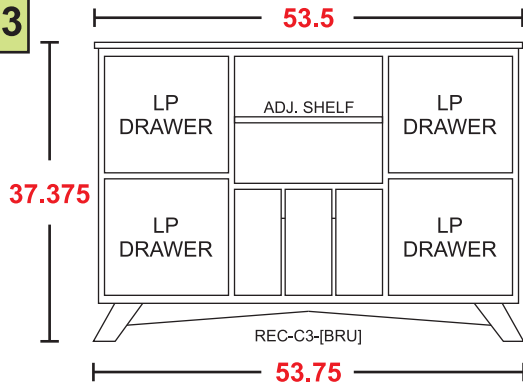

## SPECIFICATIONS

**C1**

Brubec [C1]  
Small package, big punch.  
Width: 39" Height: 30.75" Depth: 20.625"  
Amp space: 18.5"w x 6.25"h 19.75"d  
Open LP divider capacity: ~30 x 3 =~90  
Drawer 1 capacity: ~12.75"w x 3"h x 16.875"d  
Drawer 2 capacity: ~100 x 1 =~100

**C2**

Brubec [C2]  
Handsome, proportions on spot.  
Width: 55.25" Height: 30.75" Depth: 20.625"  
Amp space: 18.5"w x 6.25"h 19.75"d  
Open LP divider capacity: ~30 x 3 =~90 Vinyl Records  
Drawer 1 capacity: ~12.75"w x 3"h x 16.875"d  
Drawer 2 capacity: ~100 x 2 =~200 Vinyl Records

**C3**

Brubec [C3]  
BIGLEY.  
Width: 53.75" Height: 37.375" Depth: 20.625"  
Amp space: 18.5"w x 15.125"h 19.75"d (w/ adj. shelf)  
Open LP divider capacity: ~30 x 3 =~90 Vinyl Records  
Drawer capacity: ~100 x 4 =~400 Vinyl Records  
Drawer 1 capacity: ~12.75"w x 3"h x 16.875"d  
Drawer 2 capacity: ~100 x 4 =~400 Vinyl Records

**C4**

Brubec [C4]  
Small package, big punch.  
Width: 30.75" Height: 30.75" Depth: 20.625"  
Amp space: 29.5"w x 6.25"h 19.75"d  
Record capacity ~30 x 4 =~120 Vinyl Records