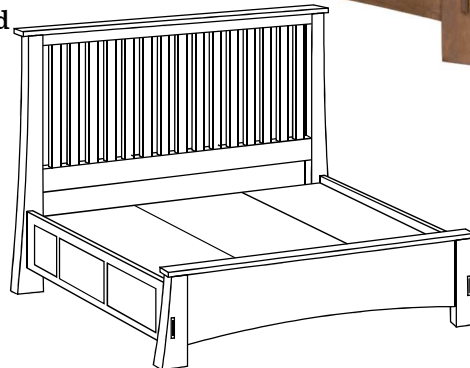

3H-CC2
Copper Creek
Slat Headboard
56h

Copper Creek Slat Beds

Available Sizes
Twin, Full, Queen, Eastern & California Kings

3CF-CC2
Copper Creek Slat Bed
Headboard 56"H
Footboard 31"H

3CS-CC2
Copper Creek Slat Bed
Headboard 56"H
Footboard 21"H

3KS-CC2
Copper Creek Slat
Storage Bed
Headboard 56"H
Footboard 21"H

Stuart David beds come standard with rails, slats and center supports to set your mattress and box spring upon. Additional options available in price list including platform deck to replace box spring (O-PDECK), no slats with extra 3" rail depth for an adjustable mattress base (O-ABR), and extra length for Twin or Full Extra Long (O-TFL). Storage beds come with six full-extending drawers and ply platform to set your mattress upon with option to reduce drawers to one-sided (3 drawers) storage base (O-1SIDE)