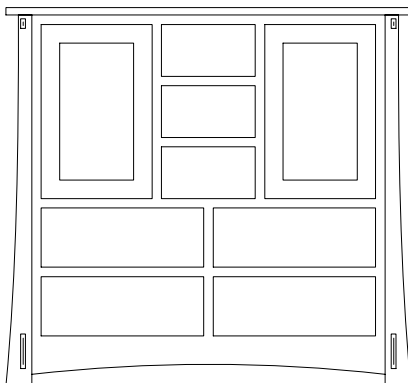

BM-73-[CC]
Mirror
46w 2d 28h

NIGHTSTANDS

BN-952-[CC]
Nightstand
3 Drawers
25w 19d 28h

BN-951L-[CC]
(hinges on Left)
BN-951R-[CC]
(hinges on Right)
Nightstand
1 Drawer, 1 Door
25w 19d 28h

OCC-E079-[CC]
Nightstand
1 Drawer
25w 18d 31h
(Only available with
side-mount glides)

CHESTS

BC-963-CC
Chest
7 Drawers
41w 19d 53h

BC-945-CC
Chest
6 Drawers, 2 Doors
with 2 adj. shelves
70w 19d 52h

BC-964-CC
Chest
8 Drawers
53w 19d 52h

BC-723T-CC
Chest Top
3 Drawers, 4 Doors
with 5 adj. shelves
62w 18d 47h
BC-723B-CC
Chest Base
2 Drawers
64w 22d 17h

BC-960-CC
Chest
7 Drawers, 2 Doors
with 2 adj. shelves
53w 19d 50h

BC-98-CC
Lift-top Chest
Cedar Lined
48w 19d 24h

Copper Creek Panel Beds

Available Sizes
Twin, Full, Queen, Eastern & California Kings

3H-CC1
Copper Creek
Panel Headboard
56h