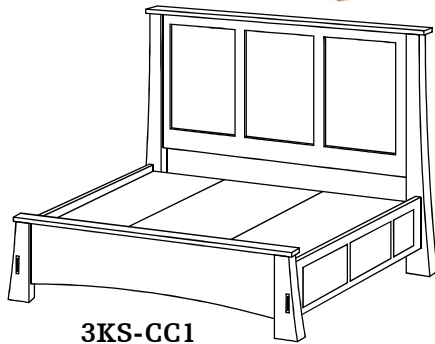

3KS-CC1
Copper Creek Panel
Storage Bed
Headboard 56"H
Footboard 21"H