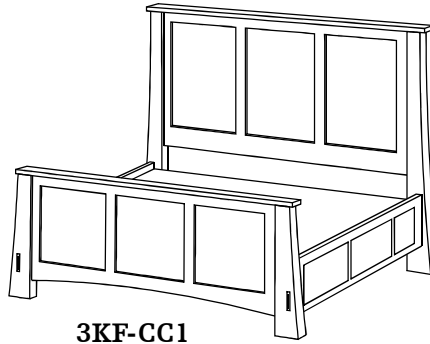

3KF-CC1
Copper Creek Panel
Storage Bed
Headboard 56"H
Footboard 31"H