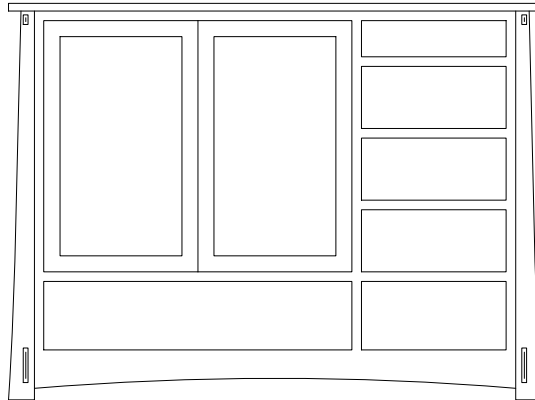

BM-73-[CC]
Mirror
46w 2d 28h

NIGHTSTANDS

BN-952-[CC]
Nightstand
3 Drawers
25w 19d 28h

BN-951L-[CC]
(hinges on Left)
BN-951R-[CC]
(hinges on Right)
Nightstand
1 Drawer, 1 Door
25w 19d 28h

OCC-E079-[CC]
Nightstand
1 Drawer
25w 18d 31h
(Only available with
side-mount glides)

CHESTS

BC-963-CC
Chest
7 Drawers
41w 19d 53h

BC-945-CC
Chest
6 Drawers, 2 Doors
with 2 adj. shelves
70w 19d 52h

BC-964-CC
Chest
8 Drawers
53w 19d 52h

BC-723T-CC
Chest Top
3 Drawers, 4 Doors
with 5 adj. shelves
62w 18d 47h
BC-723B-CC
Chest Base
2 Drawers
64w 22d 17h