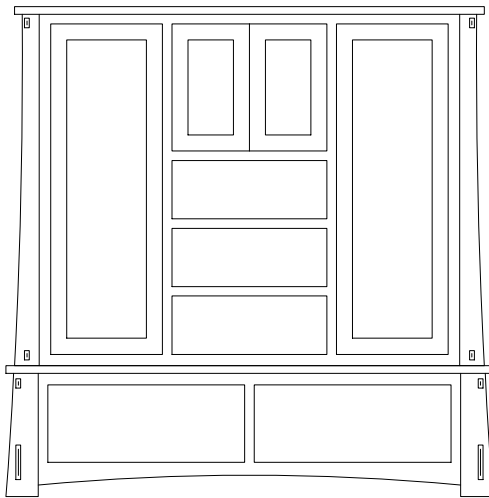

CHESTS

BC-963-CC
Chest
7 Drawers
41w 19d 53h

BC-945-CC
Chest
6 Drawers, 2 Doors
with 2 adj. shelves
70w 19d 52h

BC-964-CC
Chest
8 Drawers
53w 19d 52h

BC-723T-CC
Chest Top
3 Drawers, 4 Doors
with 5 adj. shelves
62w 18d 47h
BC-723B-CC
Chest Base
2 Drawers
64w 22d 17h