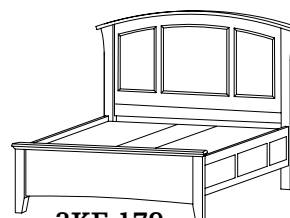

3H-179

3KF-179