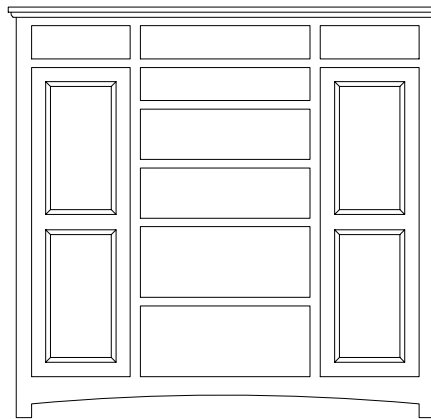

BC-27-[2_9]
Chest
8 Drawers, 2 Doors
6 adj Shelves
64w 19d 61h