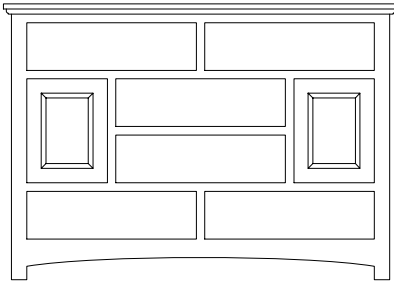

•Case backs (1/4" thick) with recessed back panels.

SUNRISE

Bedroom Collection

DRESSERS

BD-43-[2_9]
Dresser
7 Drawers
68w 19d 39h

BD-02-[2_9]
Dresser
6 Drawers, 2 Doors
58w 19d 40h

BD-719-[2_9]
Dresser
10 Drawers
72w 19d 48h