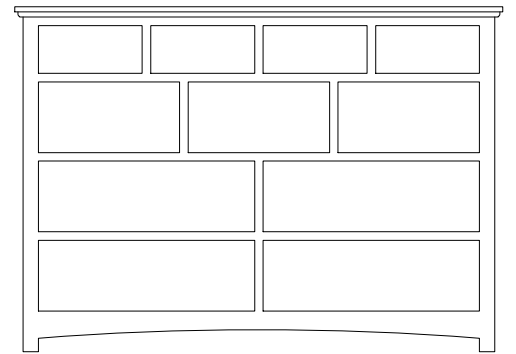

•Case backs (1/4" thick) with recessed back panels.

SUNRISE

Bedroom Collection

DRESSERS

BD-43-[2_9]
Dresser
7 Drawers
68w 19d 39h

BD-02-[2_9]
Dresser
6 Drawers, 2 Doors
58w 19d 40h

BD-719-[2_9]
Dresser
10 Drawers
72w 19d 48h