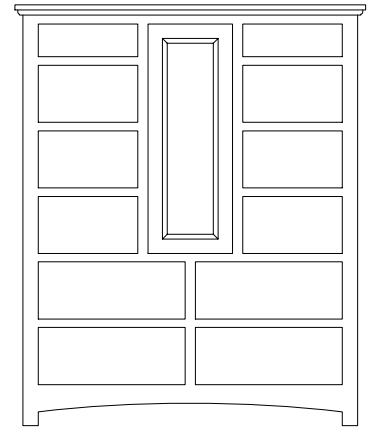

CHESTS

BC-31-[2_9]
Chest
4 Drawers
42w 19d 34h

BC-716-[2_9]
Chest
5 Drawers
46w 19d 52h

BC-00-[2_9]
Chest
5 Drawers
39w 19d 52h

BC-77-[2_9]
Narrow Chest
5 Drawers
27w 19d 52h

BC-09-[2_9]
Chest
6 Drawers
35w 19d 64h

BC-09D-[2_9]
Chest
3 Drawers, 2 Doors
1 adj Shelf
35w 19d 64h

BC-27-[2_9]
Chest
8 Drawers, 2 Doors
6 adj Shelves
64w 19d 61h

BC-96D-[2_9]
Chest
12 Drawers, 1 Door
2 adj Shelves
52w 19d 62h

BC-89-[2_9]
Bench Chest
2 Drawers
48w 19d 24h