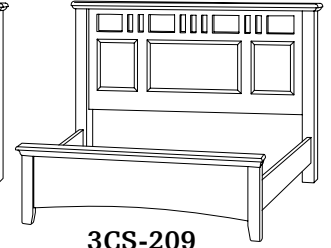

Sunrise Beds

Available Sizes

in Twin, Full, Queen, Eastern & California Kings

* for Recessed Panels specify at time of order *

Headboard Height 54"
Tall Footboard Height 28"
Short Footboard Height 23"

3CS-209

Auburn Beds

Available Sizes

in Twin, Full, Queen, Eastern & California Kings

* for Recessed Panels specify at time of order *

Headboard Height 54"
Tall Footboard Height 28"
Short Footboard Height 23"

Crestview Beds

Available Sizes

in Twin, Full, Queen, Eastern & California Kings

* for Recessed Panels specify at time of order *

Headboard Height 60"
Tall Footboard Height 36"
Short Footboard Height 23"