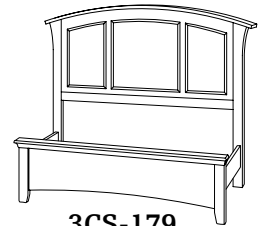

Sunrise Beds

Available Sizes

in Twin, Full, Queen, Eastern & California Kings

* for Recessed Panels specify at time of order *

Headboard Height 54"
Tall Footboard Height 28"
Short Footboard Height 23"

Auburn Beds

Available Sizes

in Twin, Full, Queen, Eastern & California Kings

* for Recessed Panels specify at time of order *

Headboard Height 54"
Tall Footboard Height 28"
Short Footboard Height 23"

Crestview Beds

Available Sizes

in Twin, Full, Queen, Eastern & California Kings

* for Recessed Panels specify at time of order *

Headboard Height 60"
Tall Footboard Height 36"
Short Footboard Height 23"