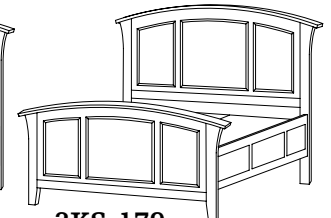

3CS-179

3KS-179