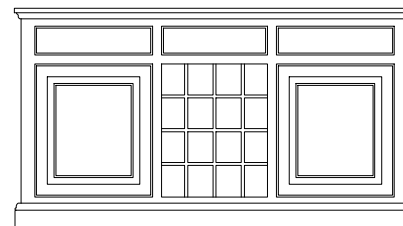

CON-W6436-[SV]
Sierra Vista Wine Console
 3 Drawers, 2 Doors, 2 adj. Shelves
 68w 20d 36h

CON-R6436-[OR]
Oregon Wine Console
 3 Drawers, 2 Doors, 2 adj. Shelves
 66w 20d 36h

CON-R6436-[SC]
Sierra Crest Wine Console
 3 Drawers, 2 Doors, 2 adj. Shelves
 66w 20d 36h

CON-R6436-[SV]
Sierra Vista Wine Console
 3 Drawers, 2 Doors, 2 adj. Shelves
 68w 20d 36h

CON-W6436-[MN]
Madison Wine Console
 3 Drawers, 2 Doors, 2 adj. Shelves
 66w 20d 36h

CON-R6436-[MN]
Madison Wine Console
 3 Drawers, 2 Doors, 2 adj. Shelves
 66w 20d 36h