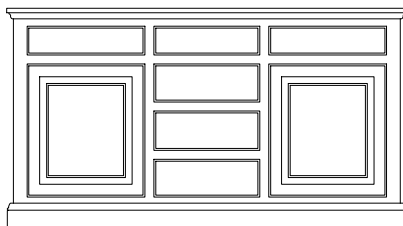

CON-R6436-[VE]
Vernalis Wine Console
 3 Drawers, 2 Doors, 2 adj. Shelves
 67w 20d 36h

CON-W6436-[OR]
Oregon Wine Console
 3 Drawers, 2 Doors, 2 adj. Shelves
 66w 20d 36h

CON-W6436-[SC]
Sierra Crest Wine Console
 3 Drawers, 2 Doors, 2 adj. Shelves
 66w 20d 36h

CON-W6436-[SV]
Sierra Vista Wine Console
 3 Drawers, 2 Doors, 2 adj. Shelves
 68w 20d 36h

CON-R6436-[OR]
Oregon Wine Console
 3 Drawers, 2 Doors, 2 adj. Shelves
 66w 20d 36h

CON-R6436-[SC]
Sierra Crest Wine Console
 3 Drawers, 2 Doors, 2 adj. Shelves
 66w 20d 36h

CON-R6436-[SV]
Sierra Vista Wine Console
 3 Drawers, 2 Doors, 2 adj. Shelves
 68w 20d 36h

CON-W6436-[MN]
Madison Wine Console
 3 Drawers, 2 Doors, 2 adj. Shelves
 66w 20d 36h

CON-R6436-[MN]
Madison Wine Console
 3 Drawers, 2 Doors, 2 adj. Shelves
 66w 20d 36h