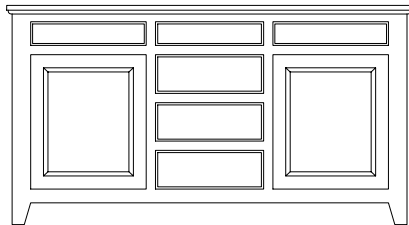

CON-R6436-[VE]
Vernalis Wine Console
 3 Drawers, 2 Doors, 2 adj. Shelves
 67w 20d 36h

CON-W6436-[OR]
Oregon Wine Console
 3 Drawers, 2 Doors, 2 adj. Shelves
 66w 20d 36h

CON-W6436-[SC]
Sierra Crest Wine Console
 3 Drawers, 2 Doors, 2 adj. Shelves
 66w 20d 36h

CON-W6436-[SV]
Sierra Vista Wine Console
 3 Drawers, 2 Doors, 2 adj. Shelves
 68w 20d 36h

CON-R6436-[OR]
Oregon Wine Console
 3 Drawers, 2 Doors, 2 adj. Shelves
 66w 20d 36h

CON-R6436-[SC]
Sierra Crest Wine Console
 3 Drawers, 2 Doors, 2 adj. Shelves
 66w 20d 36h

CON-R6436-[SV]
Sierra Vista Wine Console
 3 Drawers, 2 Doors, 2 adj. Shelves
 68w 20d 36h

CON-W6436-[MN]
Madison Wine Console
 3 Drawers, 2 Doors, 2 adj. Shelves
 66w 20d 36h

CON-R6436-[MN]
Madison Wine Console
 3 Drawers, 2 Doors, 2 adj. Shelves
 66w 20d 36h