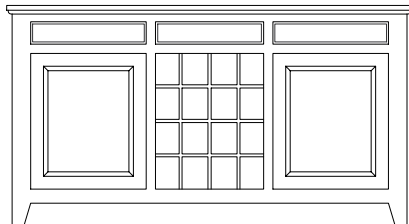

CON-7735-[VE]
Vernalis Console
2 Doors, 1 adj. Shelf
79w 17d 35h

WINE & STORAGE CONSOLES

Vernalis Wine Console shown on Rustic Cherry Hardwood

CON-W6436-[VE]
Vernalis Wine Console
 3 Drawers, 2 Doors, 2 adj. Shelves
 67w 20d 36h

CON-R6436-[VE]
Vernalis Wine Console
 3 Drawers, 2 Doors, 2 adj. Shelves
 67w 20d 36h

CON-W6436-[OR]
Oregon Wine Console
 3 Drawers, 2 Doors, 2 adj. Shelves
 66w 20d 36h

CON-W6436-[SC]
Sierra Crest Wine Console
 3 Drawers, 2 Doors, 2 adj. Shelves
 66w 20d 36h