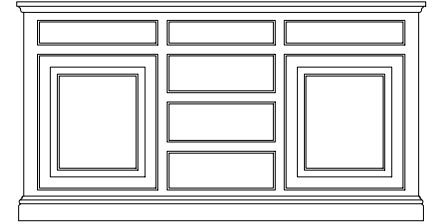

CON-B7735-[EMP]
Empire Wide Console
2 Drawers, 4 Doors, 4 adj. Shelves
78w 17d 35h

CON-B7735-[OR]
Oregon Wide Console
2 Drawers, 4 Doors, 4 adj. Shelves
79w 16d 35h

CON-B7735-[SV]
Sierra Vista Wide Console
2 Drawers, 4 Doors, 4 adj. Shelves
79w 16d 35h

CON-7735-[VE]
Vernalis Console
2 Doors, 1 adj. Shelf
79w 17d 35h

WINE & STORAGE CONSOLES

Vernalis Wine Console shown on Rustic Cherry Hardwood

CON-W6436-[VE]
Vernalis Wine Console
 3 Drawers, 2 Doors, 2 adj. Shelves
 67w 20d 36h

CON-R6436-[VE]
Vernalis Wine Console
 3 Drawers, 2 Doors, 2 adj. Shelves
 67w 20d 36h

CON-W6436-[OR]
Oregon Wine Console
 3 Drawers, 2 Doors, 2 adj. Shelves
 66w 20d 36h

CON-W6436-[SC]
Sierra Crest Wine Console
 3 Drawers, 2 Doors, 2 adj. Shelves
 66w 20d 36h