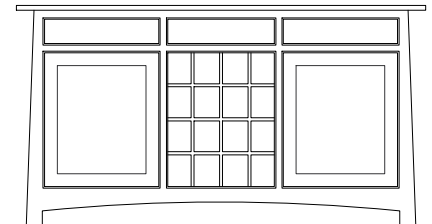

CON-B7735-[EMP]
Empire Wide Console
2 Drawers, 4 Doors, 4 adj. Shelves
78w 17d 35h

CON-B7735-[OR]
Oregon Wide Console
2 Drawers, 4 Doors, 4 adj. Shelves
79w 16d 35h

CON-B7735-[SV]
Sierra Vista Wide Console
2 Drawers, 4 Doors, 4 adj. Shelves
79w 16d 35h

CON-7735-[VE]
Vernalis Console
2 Doors, 1 adj. Shelf
79w 17d 35h

WINE & STORAGE CONSOLES

Vernalis Wine Console shown on Rustic Cherry Hardwood

CON-W6436-[VE]
Vernalis Wine Console
 3 Drawers, 2 Doors, 2 adj. Shelves
 67w 20d 36h

CON-R6436-[VE]
Vernalis Wine Console
 3 Drawers, 2 Doors, 2 adj. Shelves
 67w 20d 36h

CON-W6436-[OR]
Oregon Wine Console
 3 Drawers, 2 Doors, 2 adj. Shelves
 66w 20d 36h

CON-W6436-[SC]
Sierra Crest Wine Console
 3 Drawers, 2 Doors, 2 adj. Shelves
 66w 20d 36h

CON-W6436-[SV]
Sierra Vista Wine Console
 3 Drawers, 2 Doors, 2 adj. Shelves
 68w 20d 36h

CON-R6436-[OR]
Oregon Wine Console
 3 Drawers, 2 Doors, 2 adj. Shelves
 66w 20d 36h

CON-R6436-[SC]
Sierra Crest Wine Console
 3 Drawers, 2 Doors, 2 adj. Shelves
 66w 20d 36h