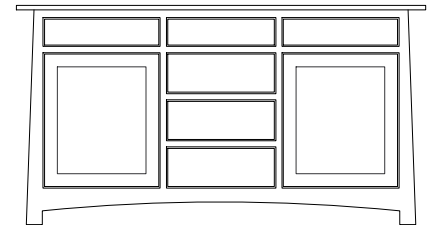

CON-7735-[VE]
Vernalis Console
2 Doors, 1 adj. Shelf
79w 17d 35h

WINE & STORAGE CONSOLES

Vernalis Wine Console shown on Rustic Cherry Hardwood

CON-W6436-[VE]
Vernalis Wine Console
 3 Drawers, 2 Doors, 2 adj. Shelves
 67w 20d 36h

CON-R6436-[VE]
Vernalis Wine Console
 3 Drawers, 2 Doors, 2 adj. Shelves
 67w 20d 36h

CON-W6436-[OR]
Oregon Wine Console
 3 Drawers, 2 Doors, 2 adj. Shelves
 66w 20d 36h

CON-W6436-[SC]
Sierra Crest Wine Console
 3 Drawers, 2 Doors, 2 adj. Shelves
 66w 20d 36h

CON-W6436-[SV]
Sierra Vista Wine Console
 3 Drawers, 2 Doors, 2 adj. Shelves
 68w 20d 36h

CON-R6436-[OR]
Oregon Wine Console
 3 Drawers, 2 Doors, 2 adj. Shelves
 66w 20d 36h

CON-R6436-[SC]
Sierra Crest Wine Console
 3 Drawers, 2 Doors, 2 adj. Shelves
 66w 20d 36h

CON-R6436-[SV]
Sierra Vista Wine Console
 3 Drawers, 2 Doors, 2 adj. Shelves
 68w 20d 36h

CON-W6436-[MN]
Madison Wine Console
 3 Drawers, 2 Doors, 2 adj. Shelves
 66w 20d 36h

CON-R6436-[MN]
Madison Wine Console
 3 Drawers, 2 Doors, 2 adj. Shelves
 66w 20d 36h