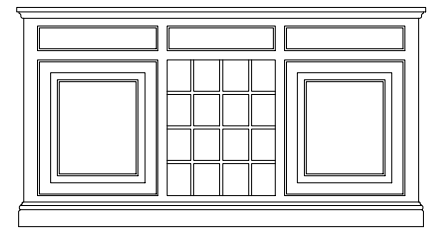

CON-W6436-[VE]
Vernalis Wine Console
3 Drawers, 2 Doors, 2 adj. Shelves
67w 20d 36h