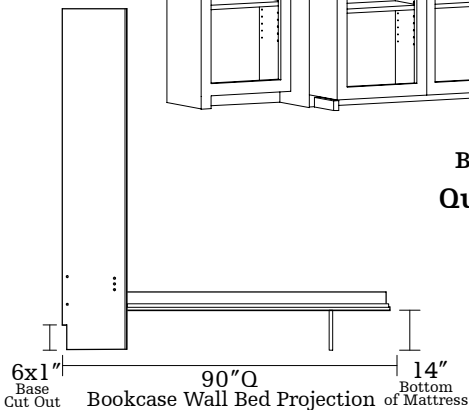

BI-FOLD BOOKCASE

Wall Bed Collection

Stuart David
Home Furnishings

WOODS: AK • CHY • CK • HK
MAP • OAK • OK • QS • WAL

BI-FOLD BOOKCASE WALL BED (WG-[PV])
SHOWN IN RUSTIC HICKORY

WG-Q[PV]
Bi-Fold Bookcase Wall Bed
Queen 103"w 30"d 93"h

WOODS: AK • CHY • CK • HK
MAP • OAK • OK • QS • WAL

WG-[SZ]

Wall Bed with 21" Piers Left & Right

E King	124"w	16"d	91"h
Queen	108"w	16"d	91"h
Full	102"w	16"d	86"h
Twin	87"w	16"d	86"h

SANTA CRUZ WALL BED (WG-[SZ])
SHOWN 2-TONED IN MAPLE

WL-[SZ]

Wall Bed with 21" Pier Left

E King	103"w	16"d	91"h
Queen	87"w	16"d	91"h
Full	81"w	16"d	86"h
Twin	66"w	16"d	86"h

W-[SZ]

Free Standing Wall Bed

E King	82"w	16"d	91"h
Queen	66"w	16"d	91"h
Full	60"w	16"d	86"h
Twin	45"w	16"d	86"h

WR-[SZ]

Wall Bed with 21" Pier Right

E King	103"w	16"d	91"h
Queen	87"w	16"d	91"h
Full	81"w	16"d	86"h
Twin	66"w	16"d	86"

<i>Custom Options</i>			
BED	SIZE	WOOD	HARDWARE
W-[SZ]	E King		Bed Door
WG-[SZ]	Queen		
WL-[SZ]	Full	FINISH	Pier Door(s)
WR-[SZ]	Twin		