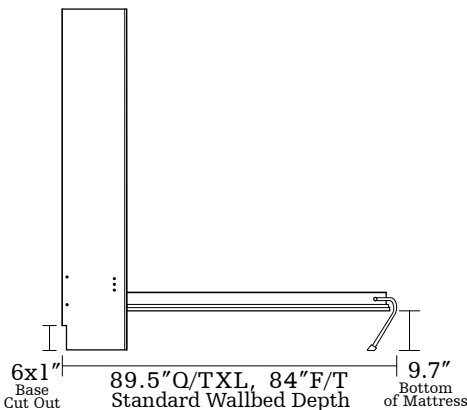

WL-[SZ]

Wall Bed with 21" Pier Left

E King	103"w	16"d	91"h
Queen	87"w	16"d	91"h
Full	81"w	16"d	86"h
Twin	66"w	16"d	86"h

W-[SZ]

Free Standing Wall Bed

E King	82"w	16"d	91"h
Queen	66"w	16"d	91"h
Full	60"w	16"d	86"h
Twin	45"w	16"d	86"h

WR-[SZ]

Wall Bed with 21" Pier Right

E King	103"w	16"d	91"h
Queen	87"w	16"d	91"h
Full	81"w	16"d	86"h
Twin	66"w	16"d	86"

<i>Custom Options</i>			
BED	SIZE	WOOD	HARDWARE
W-[SZ]	E King		Bed Door
WG-[SZ]	Queen		
WL-[SZ]	Full	FINISH	Pier Door(s)
WR-[SZ]	Twin		