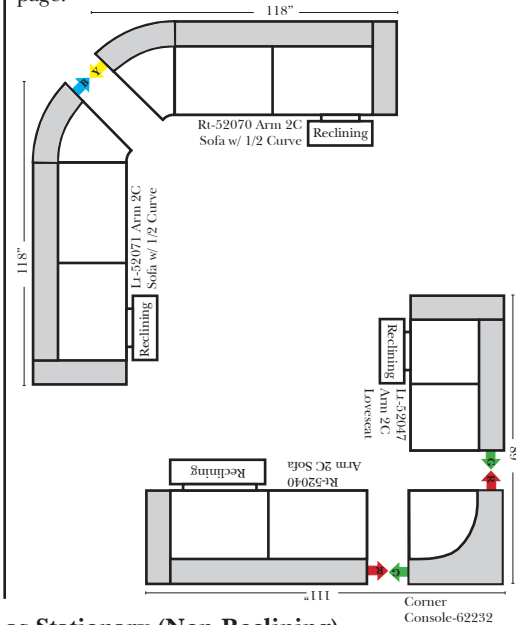

Reclining Standard/Sleeper

Reclining Curve/Sleeper

Suggested Configurations

v.12.04.13

The Suggested Configurations below are only a sample of what the imagination can create, please enjoy creating the configuration that fits your lifestyle, using the ideas below and from the items on the opposite page.

Sleeper Options: Full Size Available

- Add Standard Innerspring Mattress
- Add Deluxe Innerspring Mattress
- Add Air Dream Coil Mattress

Note:

All Dimensions are approximate, if accuracy is crucial, please contact us for validation of the dimensions shown. However, a 1" to 2" variance can still apply due to foam and upholstery.

All items on these pages are available as Stationary (Non-Reclining)

Reclining 90 Degree / L-Shape Sectional / Sleeper

Put Green Arrows with Red Arrows to Create Sectional Groups