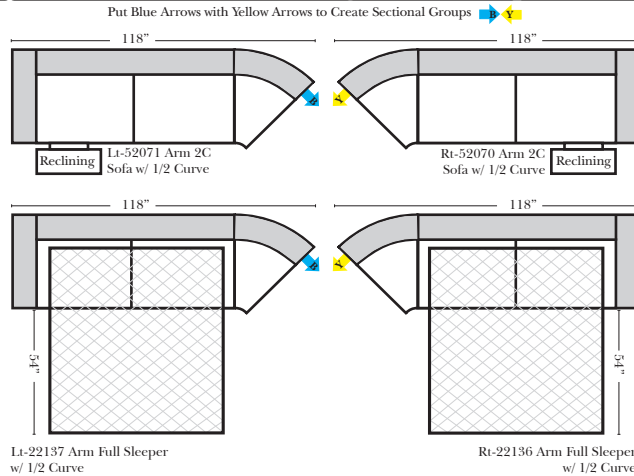

Reclining Standard/Sleeper

Reclining Curve/Sleeper

Suggested Configurations

v.12.04.13

The Suggested Configurations below are only a sample of what the imagination can create, please enjoy creating the configuration that fits your lifestyle, using the ideas below and from the items on the opposite page.

Sleeper Options: Full Size Available

- Add Standard Innerspring Mattress
- Add Deluxe Innerspring Mattress
- Add Air Dream Coil Mattress

Note:

All Dimensions are approximate, if accuracy is crucial, please contact us for validation of the dimensions shown. However, a 1" to 2" variance can still apply due to foam and upholstery.

All items on these pages are available as Stationary (Non-Reclining)

Reclining 90 Degree / L-Shape Sectional / Sleeper

Put Green Arrows with Red Arrows to Create Sectional Groups