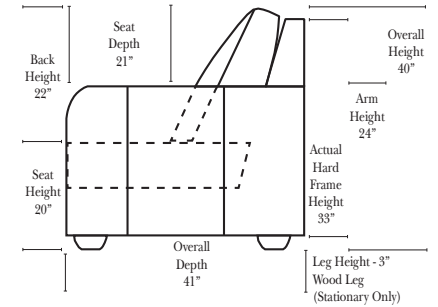

Reclining Standard/Sleeper

Reclining Curve/Sleeper

Suggested Configurations

v.12.04.13

The Suggested Configurations below are only a sample of what the imagination can create, please enjoy creating the configuration that fits your lifestyle, using the ideas below and from the items on the opposite page.

Sleeper Options: Full Size Available

- Add Standard Innerspring Mattress
- Add Deluxe Innerspring Mattress
- Add Air Dream Coil Mattress

Note:

All Dimensions are approximate, if accuracy is crucial, please contact us for validation of the dimensions shown. However, a 1" to 2" variance can still apply due to foam and upholstery.