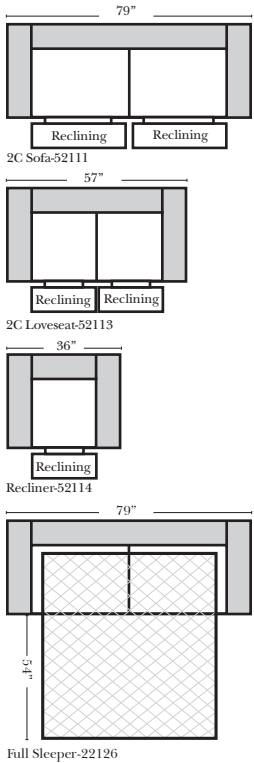

Reclining Standard/Sleeper

Reclining Curve/Sleeper

Suggested Configurations

v.12.04.13

The Suggested Configurations below are only a sample of what the imagination can create, please enjoy creating the configuration that fits your lifestyle, using the ideas below and from the items on the opposite page.

- No. 33 Firm Foam
- Wood Leg - Cherry, Chocolate, Espresso, Honey Oak, Shadow

Options that have Additional Charges:

- Motorized Recliner Mechanism
- Swivel Recliner Base (2 Arm Recliner only)
- Swivel Glider Mechanism (2 Arm Recliner only)
- Lift Chair Dual Motor Mechanism (2 Arm Recliner only) (Lifts an Average Person to a standing position)
- Upholstered Swivel Base (2 Arm Recliner only)
- Motorized 180° Swivel Glider Mechanism (2 Arm Recliner only)

Sleeper Options: Full Size Available

- Add Standard Innerspring Mattress
- Add Deluxe Innerspring Mattress
- Add Air Dream Coil Mattress

Note:

All Dimensions are approximate, if accuracy is crucial, please contact us for validation of the dimensions shown. However, a 1" to 2" variance can still apply due to foam and upholstery.

All items on these pages are available as Stationary (Non-Reclining)

Reclining 90 Degree / L-Shape Sectional / Sleeper

Put Green Arrows with Red Arrows to Create Sectional Groups