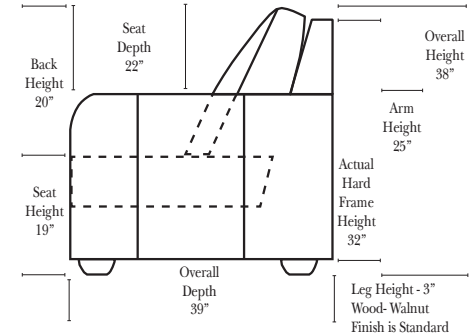

All Ottomans are 19" high

Features

Standard:

- Available in Full & Top Grain Leathers
- All Hardwood Frames
- Nailheads - Antique
- Welting
- Leg Color - (Standard is Walnut)

Options: (No Additional Charges Apply)

- Change Leg Color to: Cherry, Chocolate, Espresso, & Honey Oak

Options: (Additional Charges Apply)

- Add Down Seats
- Add Storage to Ottoman
- Add Upholstered Swivel Base (2 Arm Chair Only)