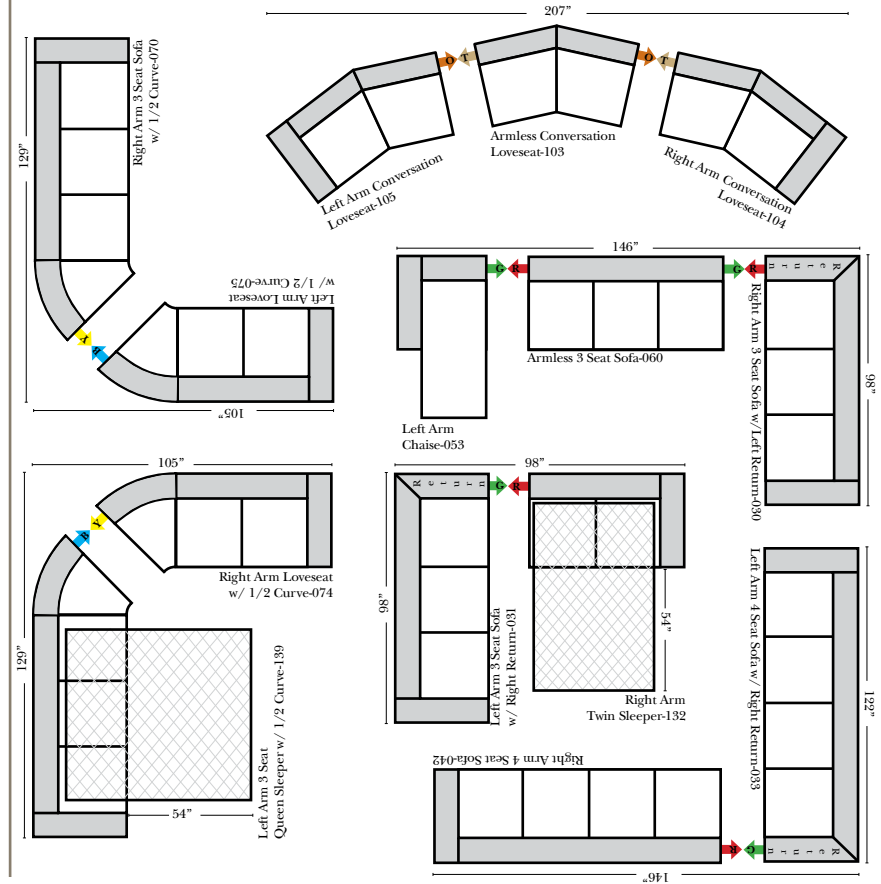

Suggested Configurations

07/06/2012

The Suggested Configurations below are only a sample of what the imagination can create, please enjoy creating the configuration that fits your lifestyle, using the ideas below and from the items on the opposite page.