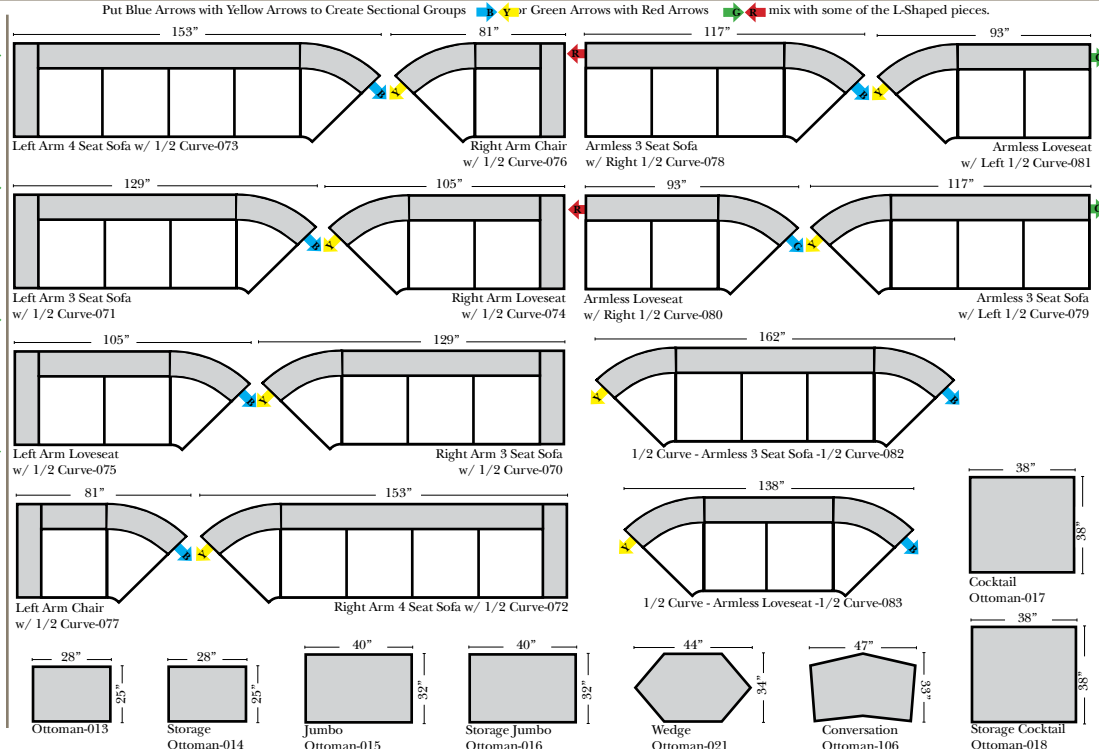

Standard & Armless (All 4 seat items ship as one piece if stationary, two pieces if motion installed)

2 Piece Curve Sectional & Ottomans

Features

- Standard:**
- Available in Full & Top Grain Leathers
 - Available in Luxury Fabrics
 - All Hardwood Frames
 - Nailheads

- Options:**
- Down Seats & Down Backs (additional Charge)
 - No. 33 Firm Foam

- Sleeper Options: (All the below options are at additional charges)**
- Queen Sleeper available w/Standard Mattress
 - Twin Sleeper available w/Standard Mattress
 - Deluxe Innerspring Mattress: Queen / Twin
 - Air Dream Coil Mattress: Queen Only
 - Hideaway Air Mattress: Queen Only

L-Shape / 90 Degree Sectional

(All 4 seat items ship as one piece if stationary, two pieces if motion installed)

Note:

All Dimensions are approximate, if accuracy is crucial, please contact us for validation of the dimensions shown. However, a 1" to 2" variance can still apply due to foam and upholstery.

Chaise & Conversation Sectionals

Put Green Arrows with Red Arrows to Create Sectional Groups
Put Orange Arrows with Tan Arrows to Create Sectional Groups

Sleepers

Put Green Arrows with Red Arrows to Create Sectional Groups
Put Blue Arrows with Yellow Arrows to Create Sectional Groups