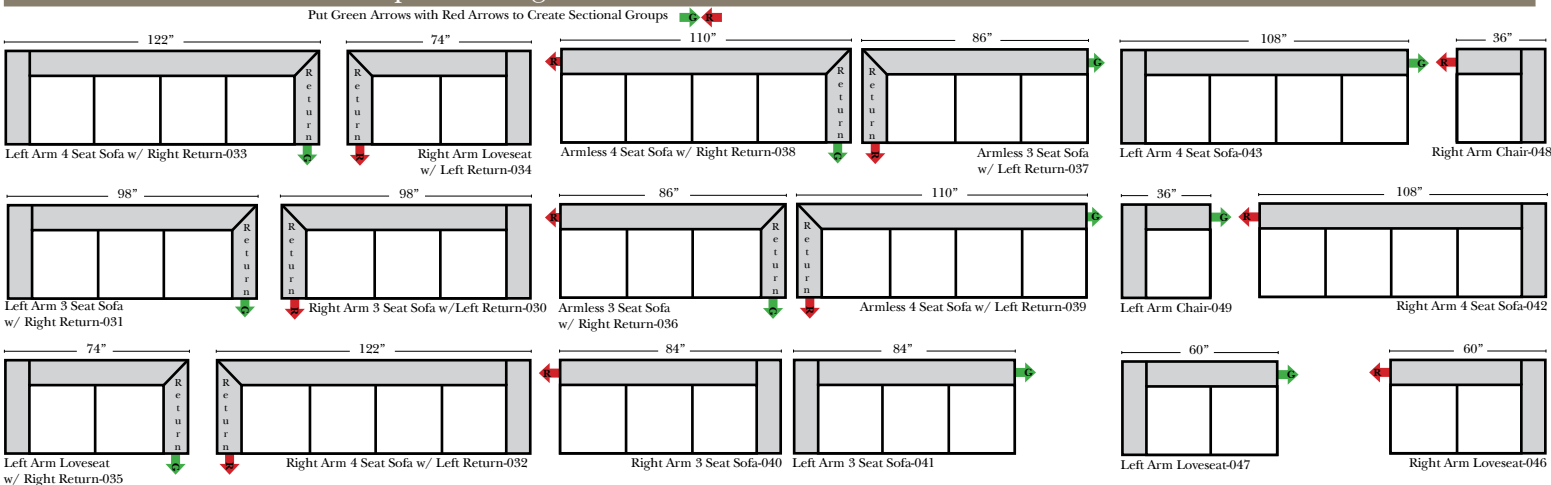

Standard & Armless (All 4 seat items ship as one piece if stationary, two pieces if motion installed)

2 Piece Curve Sectional & Ottomans

Features

- Standard:**
- Available in Full & Top Grain Leathers
 - Available in Luxury Fabrics
 - All Hardwood Frames
 - Nailheads

- Options:**
- Down Seats & Down Backs (additional Charge)
 - No. 33 Firm Foam

- Sleeper Options: (All the below options are at additional charges)**
- Queen Sleeper available w/Standard Mattress
 - Twin Sleeper available w/Standard Mattress
 - Deluxe Innerspring Mattress: Queen / Twin
 - Air Dream Coil Mattress: Queen Only
 - Hideaway Air Mattress: Queen Only

L-Shape / 90 Degree Sectional

(All 4 seat items ship as one piece if stationary, two pieces if motion installed)

Note:

All Dimensions are approximate, if accuracy is crucial, please contact us for validation of the dimensions shown. However, a 1" to 2" variance can still apply due to foam and upholstery.