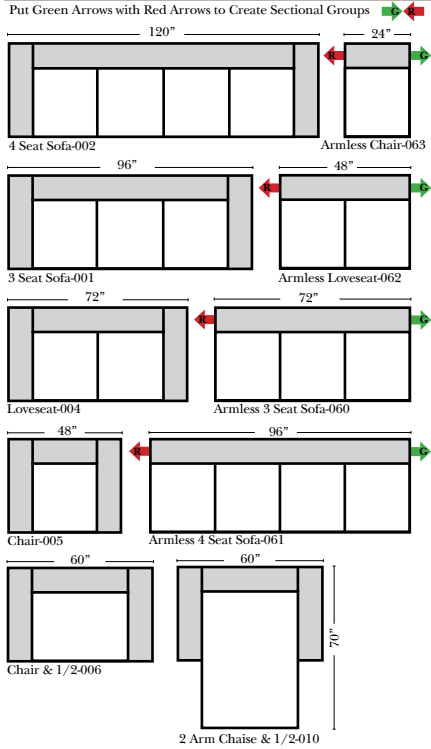

Standard & Armless (All 4 seat items ship as one piece if stationary, two pieces if motion installed)

2 Piece Curve Sectional & Ottomans

Features

- Standard:**
- Available in Full & Top Grain Leathers
 - Available in Luxury Fabrics
 - All Hardwood Frames
 - Nailheads

- Options:**
- Down Seats & Down Backs (additional Charge)
 - No. 33 Firm Foam

- Sleeper Options: (All the below options are at additional charges)**
- Queen Sleeper available w/Standard Mattress
 - Twin Sleeper available w/Standard Mattress
 - Deluxe Innerspring Mattress: Queen / Twin
 - Air Dream Coil Mattress: Queen Only
 - Hideaway Air Mattress: Queen Only

L-Shape / 90 Degree Sectional

(All 4 seat items ship as one piece if stationary, two pieces if motion installed)

Note:

All Dimensions are approximate, if accuracy is crucial, please contact us for validation of the dimensions shown. However, a 1" to 2" variance can still apply due to foam and upholstery.