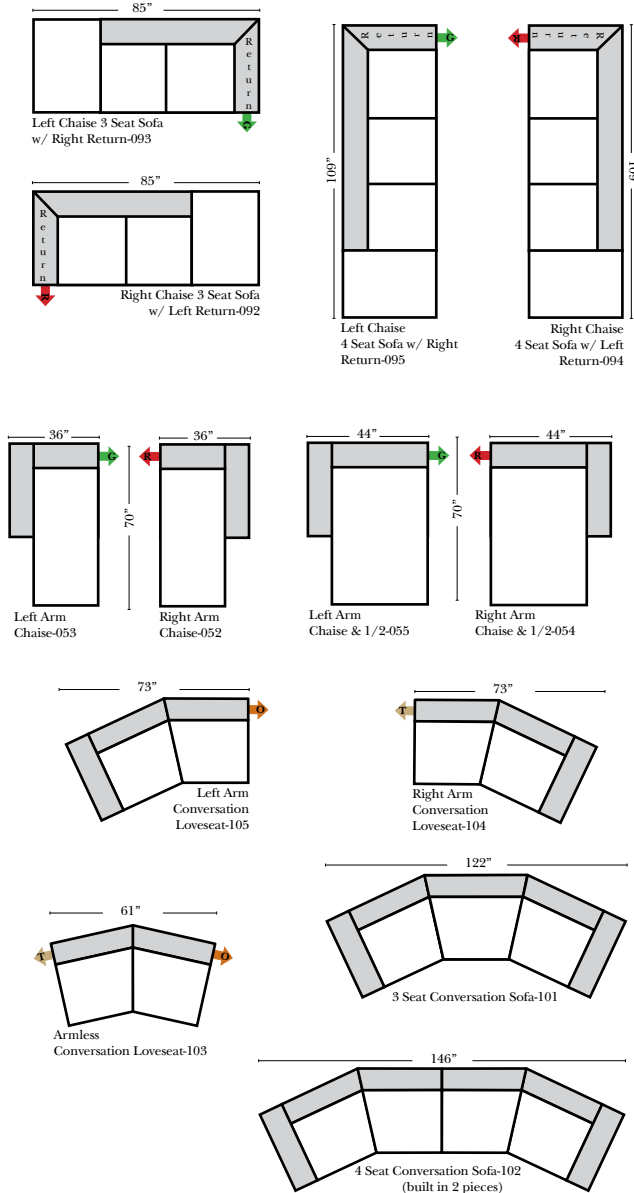

Chaise & Conversation Sectionals

Put Green Arrows with Red Arrows to Create Sectional Groups
Put Orange Arrows with Tan Arrows to Create Sectional Groups