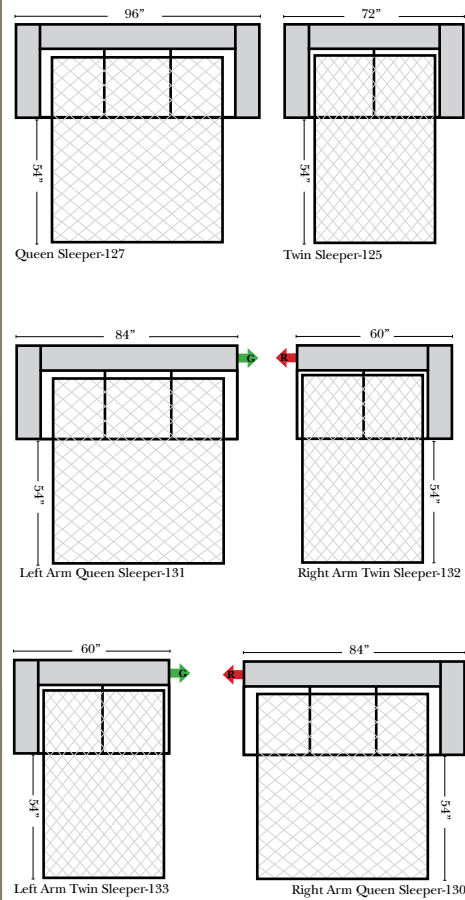

Sleepers

Put Green Arrows with Red Arrows to Create Sectional Groups
Put Blue Arrows with Yellow Arrows to Create Sectional Groups