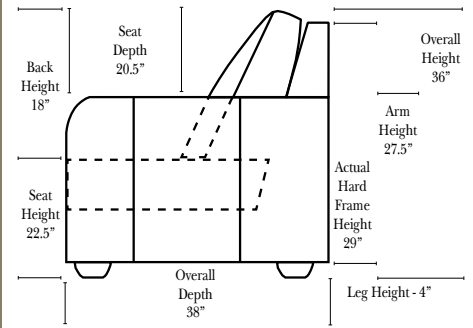

Standard & Armless (All 4 seat items ship as one piece if stationary, two pieces if motion installed)

2 Piece Curve Sectional & Ottomans

Features

- Standard:**
- Available in Full & Top Grain Leathers
 - Available in Luxury Fabrics
 - All Hardwood Frames
 - Nailheads

- Options:**
- Down Seats & Down Backs (additional Charge)
 - No. 33 Firm Foam

- Sleeper Options: (All the below options are at additional charges)**
- Queen Sleeper available w/Standard Mattress
 - Twin Sleeper available w/Standard Mattress
 - Deluxe Innerspring Mattress: Queen / Twin
 - Air Dream Coil Mattress: Queen Only
 - Hideaway Air Mattress: Queen Only

L-Shape / 90 Degree Sectional

(All 4 seat items ship as one piece if stationary, two pieces if motion installed)

Note:

All Dimensions are approximate, if accuracy is crucial, please contact us for validation of the dimensions shown. However, a 1" to 2" variance can still apply due to foam and upholstery.