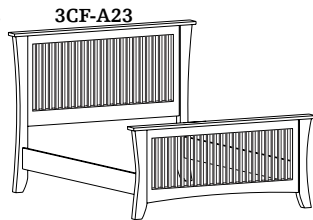

Walker Beds

Woods
CHY
MAP
Oak
OS
WAL
AK
CK
HK
OK
WK

Headboard Height 52"
Footboard Height 35"