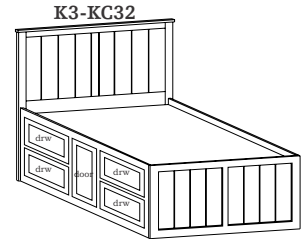

Pedestal 4" off Floor

Valley View Bed & Storage Bed

Woods
 CHY
 MAP
 Oak
 OS
 AK
 CK
 OK

Headboard Height 52"
 Footboard Height 23"

Pedestal 4" off Floor

Single & Double High Pedestal Beds

Headboard Height 52"
 Footboard Height 14³/₄"