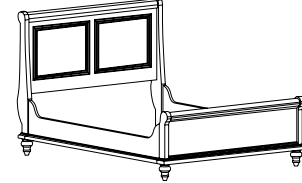

Headboard Height 52"
Footboard Height 33"

3CS-H22