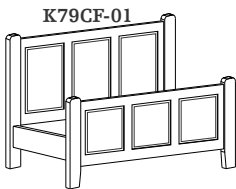

2B-BD06

Headboard Height 58"
 Headboard Depth 15"

Bridgeport Bed

Note: Not Available as a Twin or Full

See Bridgeport Collection

Woods
 CHY
 MAP
 Oak
 OS
 WAL
 AK
 CK
 HK
 OK
 WK

3CF-BP
 Headboard Height 65"
 Footboard Height 37"

Butte Beds

Woods
 CHY
 MAP
 Oak
 OS
 AK
 CK
 HK
 OK

K79CF-01
 Headboard Height 40"
 Footboard Height 27"

K79CS-01
 Headboard Height 40"
 Footboard Height 18"

Butte Storage Beds

See Oregon Collection

K79VF-01
 Pedestal 4" off Floor