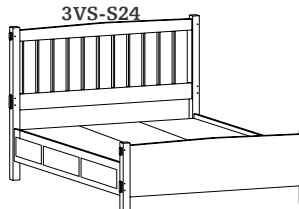

Sierra Vista Storage Bed

See Sierra Vista Collection

Pedestal 4" off Floor

Pedestal 4" off Floor

Sunrise Beds

Headboard Height 54"
 Footboard Height 28"

Headboard Height 54"
 Footboard Height 23"

Sunrise Storage Bed

See Sunrise & Sunset Collection

Pedestal 4" off Floor

Pedestal 4" off Floor

Tioga Bed

Headboard Height 48"
 Footboard Height 33"

Headboard Height 48"
 Footboard Height 23"

Tioga Storage Bed

See Saratoga Collection