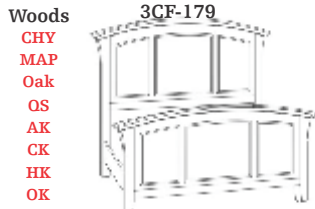

Crestview Beds

Headboard Height 60"
Footboard Height 36"