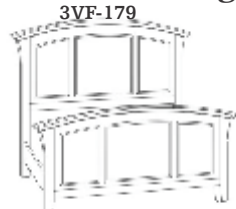

3VS-855
 Pedestal 4" off Floor

Beds & Headboards

no particle board

Chinook Bed

Headboard Height 42"
Footboard Height 18"

Chinook Storage Bed

See Oregon Collection

Pedestal 4" off Floor

Crestview Beds

Headboard Height 60"
Footboard Height 36"

Headboard Height 60"
Footboard Height 23"

Crestview Storage Beds

See Sunrise & Sunset Collection

Pedestal 4" off Floor

Pedestal 4" off Floor

Emma Beds

Headboard Height 55"
Footboard Height 40"

Headboard Height 55"
Footboard Height 23"

Emma Storage Bed

See Beds Collection

Pedestal 4" off Floor

Empire Legacy Bed & Storage Bed

See Empire Collection

Note: Not Available as a Twin or Full