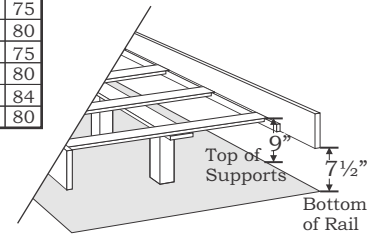

W	L
Twin	40	75
Twin Long	40	80
Full	55	75
Queen	61	80
Western King	73	84
Eastern King	77	80