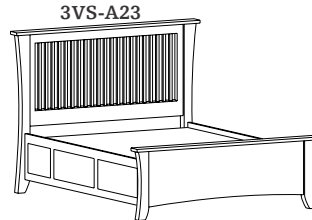

Pedestal 4" off Floor

Valley View Bed & Storage Bed

Woods
 CHY
 MAP
 Oak
 OS
 AK
 CK
 OK

Headboard Height 52"
 Footboard Height 23"

Pedestal 4" off Floor

Single & Double High Pedestal Beds

Headboard Height 52"
 Footboard Height 14³/₄"

Headboard Height 61"
 Footboard Height 23³/₄"

Walker Beds

Woods
 CHY
 MAP
 Oak
 OS
 WAL
 AK
 CK
 HK
 OK
 WK

Headboard Height 52"
 Footboard Height 35"

Headboard Height 52"
 Footboard Height 23"

Walker Storage Beds

See Ashville Collection

Pedestal 4" off Floor

Whitney Bed

Woods
 MAP
 Oak

Headboard Height 50"
 Footboard Height 21"

Whitney Storage Bed

See Whitney Collection

Pedestal 4" off Floor