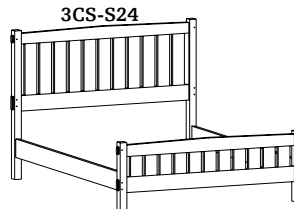

Sierra Vista Storage Bed

See Sierra Vista Collection

Pedestal 4" off Floor

Pedestal 4" off Floor

Sunrise Beds

Headboard Height 54"
 Footboard Height 28"

Headboard Height 54"
 Footboard Height 23"

Sunrise Storage Bed

See Sunrise & Sunset Collection

Pedestal 4" off Floor

Pedestal 4" off Floor

Tioga Bed

Headboard Height 48"
 Footboard Height 33"

Headboard Height 48"
 Footboard Height 23"

Tioga Storage Bed

See Saratoga Collection