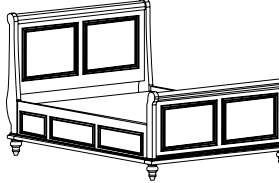

3CS-H22

Headboard Height 52"
Footboard Height 25"

Augusta Sleigh Storage Beds

See Augusta Collection

3PF-H22

Pedestal 6" off Floor

3PS-H22

Pedestal 6" off Floor