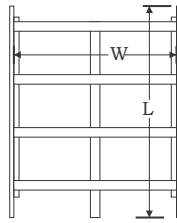

Available Bed Sizes

(See Exclusions Inside)

- **Twin** · **Full** · **Queen** · **Eastern King**
- **California King**

Adjustable Bed Rail Option

O-ABR - Adds 3" to Rail Length

Beds & Headboards

no particle board

Albany Bed

Woods
CHY
MAP
Oak
OS
AK
CK
HK
OK

3CS-799

Headboard Height 50"
Footboard Height 23"

Albany Storage Bed

See Oregon Collection

3VS-799

Pedestal 4" off Floor

Note: These measurements are for all standard beds with rails.

	W	L
Twin	40	75
Twin Long	40	80
Full	55	75
Queen	61	80
Western King	73	84
Eastern King	77	80

Ashville Beds

Woods
CHY
MAP
Oak
OS
WAL
AK
CK
HK
OK
WK

3CF-A13

Headboard Height 58"
Footboard Height 31"

3CS-A13

Headboard Height 58"
Footboard Height 23"

Ashville Storage Beds

See Ashville Collection

3VF-A13

Pedestal 4" off Floor