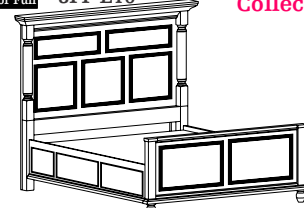

Headboard Height 54"
Footboard Height 25"

Pedestal 5" off Floor

Empire Supreme Bed & Storage Bed

See Empire Collection

Note: Not Available as a Twin or Full

Headboard Height 70"
Footboard Height 31"

Pedestal 5" off Floor

Gilead Beds

Headboard Height 53"
Footboard Height 35"

Headboard Height 53"
Footboard Height 26"

Gilead Storage Bed

See Gilead Collection

Pedestal 4" off Floor

Hope Valley Bed

Headboard Height 52"
Footboard Height 23"