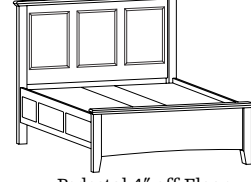

Pedestal 4" off Floor

3VS-205