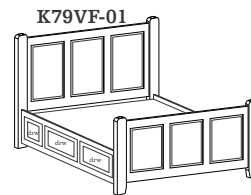

Butte Beds

Woods
 CHY
 MAP
 Oak
 OS
 AK
 CK
 HK
 OK

K79CF-01
 Headboard Height 40"
 Footboard Height 27"

K79CS-01
 Headboard Height 40"
 Footboard Height 18"

Butte Storage Beds

See Oregon Collection

K79VF-01
 Pedestal 4" off Floor