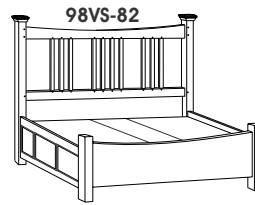

3VS-855
 Pedestal 4" off Floor

Beds & Headboards

no particle board

Chinook Bed

Headboard Height 42"
Footboard Height 18"

Chinook Storage Bed

See Oregon Collection

Pedestal 4" off Floor

Crestview Beds

Headboard Height 60"
Footboard Height 36"

Headboard Height 60"
Footboard Height 23"

Crestview Storage Beds

See Sunrise & Sunset Collection

Pedestal 4" off Floor

Pedestal 4" off Floor

Emma Beds

Headboard Height 55"
Footboard Height 40"

Headboard Height 55"
Footboard Height 23"

Emma Storage Bed

See Beds Collection

Pedestal 4" off Floor

Empire Legacy Bed & Storage Bed

See Empire Collection

Note: Not Available as a Twin or Full