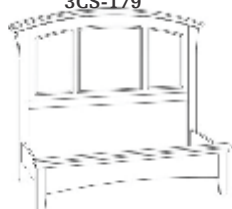

3VS-G20
 Pedestal 4" off Floor

Chase Beds

Woods
 CHY
 MAP
 Oak
 OS
 AK
 CK
 HK
 OK

3CF-855
 Headboard Height 60"
 Footboard Height 36"

3CS-855
 Headboard Height 60"
 Footboard Height 23"

Chase Storage Bed

See Nauvoo Collection

3VS-855
 Pedestal 4" off Floor

Beds & Headboards

no particle board

Chinook Bed

Headboard Height 42"
Footboard Height 18"

Chinook Storage Bed

See Oregon Collection

Pedestal 4" off Floor

Crestview Beds

Headboard Height 60"
Footboard Height 36"

Headboard Height 60"
Footboard Height 23"

Crestview Storage Beds

See Sunrise & Sunset Collection

Pedestal 4" off Floor

Pedestal 4" off Floor

Emma Beds

Headboard Height 55"
Footboard Height 40"

Headboard Height 55"
Footboard Height 23"

Emma Storage Bed

See Beds Collection

Pedestal 4" off Floor

Empire Legacy Bed & Storage Bed

See Empire Collection

Note: Not Available as a Twin or Full