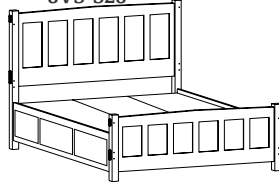

Bodie Storage Bed

See Saratoga Collection

3VS-S23