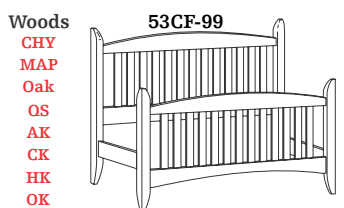

Headboard Height 55"
Footboard Height 40"

Headboard Height 55"
Footboard Height 23"

Emma Storage Bed

See Beds Collection

Pedestal 4" off Floor

Empire Legacy Bed & Storage Bed

See Empire Collection

Note: Not Available as a Twin or Full

Headboard Height 54"
Footboard Height 25"

Pedestal 5" off Floor

Empire Supreme Bed & Storage Bed

See Empire Collection

Note: Not Available as a Twin or Full

Headboard Height 70"
Footboard Height 31"

Pedestal 5" off Floor

Gilead Beds

Headboard Height 53"
Footboard Height 35"

Headboard Height 53"
Footboard Height 26"

Gilead Storage Bed

See Gilead Collection

Pedestal 4" off Floor

Hope Valley Bed

Headboard Height 52"
Footboard Height 23"