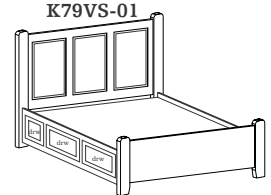

2B-BD06

Headboard Height 58"
 Headboard Depth 15"

Bridgeport Bed

Note: Not Available as a Twin or Full

See Bridgeport Collection

Woods
 CHY
 MAP
 Oak
 OS
 WAL
 AK
 CK
 HK
 OK
 WK

3CF-BP
 Headboard Height 65"
 Footboard Height 37"

Butte Beds

Woods
 CHY
 MAP
 Oak
 OS
 AK
 CK
 HK
 OK

K79CF-01
 Headboard Height 40"
 Footboard Height 27"

K79CS-01
 Headboard Height 40"
 Footboard Height 18"

Butte Storage Beds

See Oregon Collection

K79VF-01
 Pedestal 4" off Floor