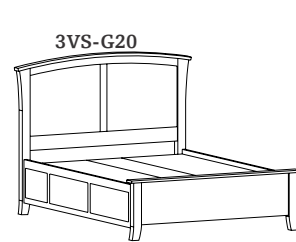

See Canyon Collection

K4VS-44
 Pedestal 4" off Floor

Carson Bed

Woods
 CHY
 MAP
 Oak
 OS
 WAL
 AK
 CK
 HK
 OK
 WK

3CS-G20
 Headboard Height 54"
 Footboard Height 21"

Carson Storage Bed

See Carson Collection