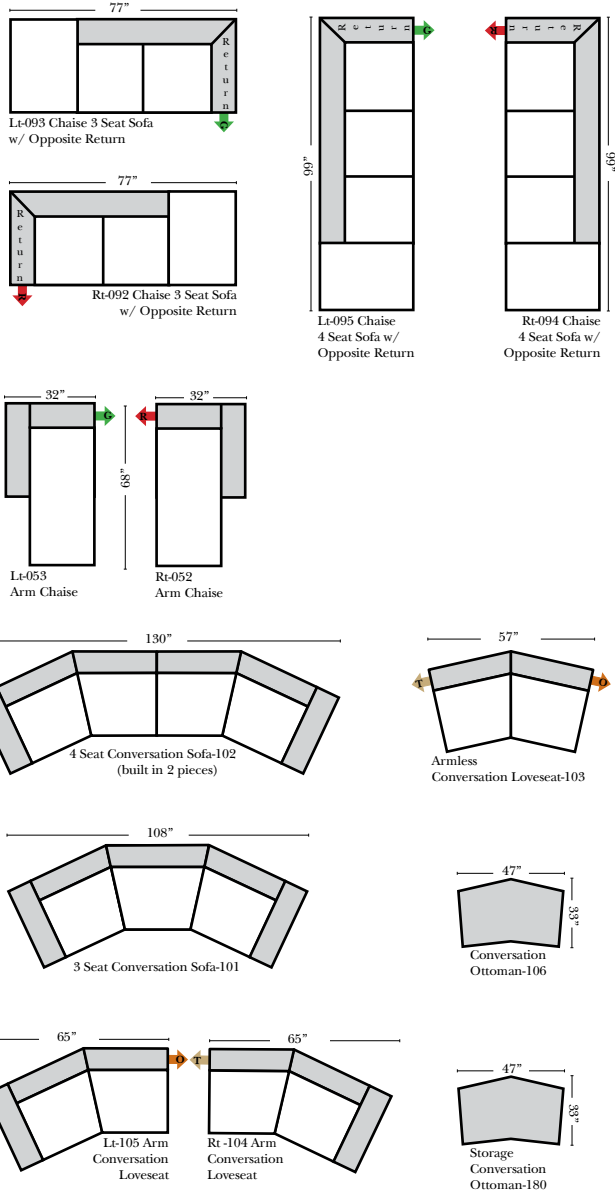

Chaise & Conversation Sectionals

Put Green Arrows with Red Arrows to Create Sectional Groups
Put Orange Arrows with Tan Arrows to Create Sectional Groups