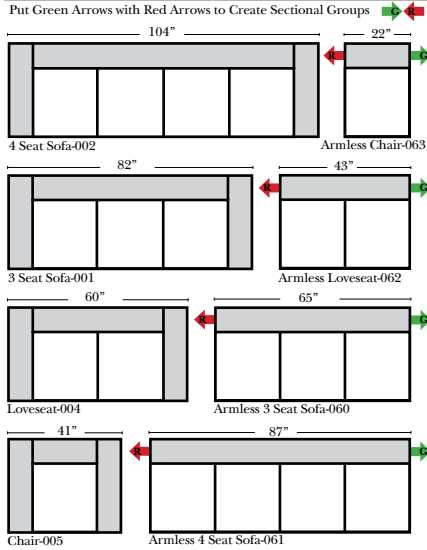

## Standard & Armless

(All 4 seat items ship as one piece if stationary, two pieces if motion installed)

## L-Shape / 90 Degree Sectional

(All 4 seat items ship as one piece if stationary, two pieces if motion installed)

### Note:

All Dimensions are approximate, if accuracy is crucial, please contact us for validation of the dimensions shown. However, a 1" to 2" variance can still apply due to foam and upholstery.