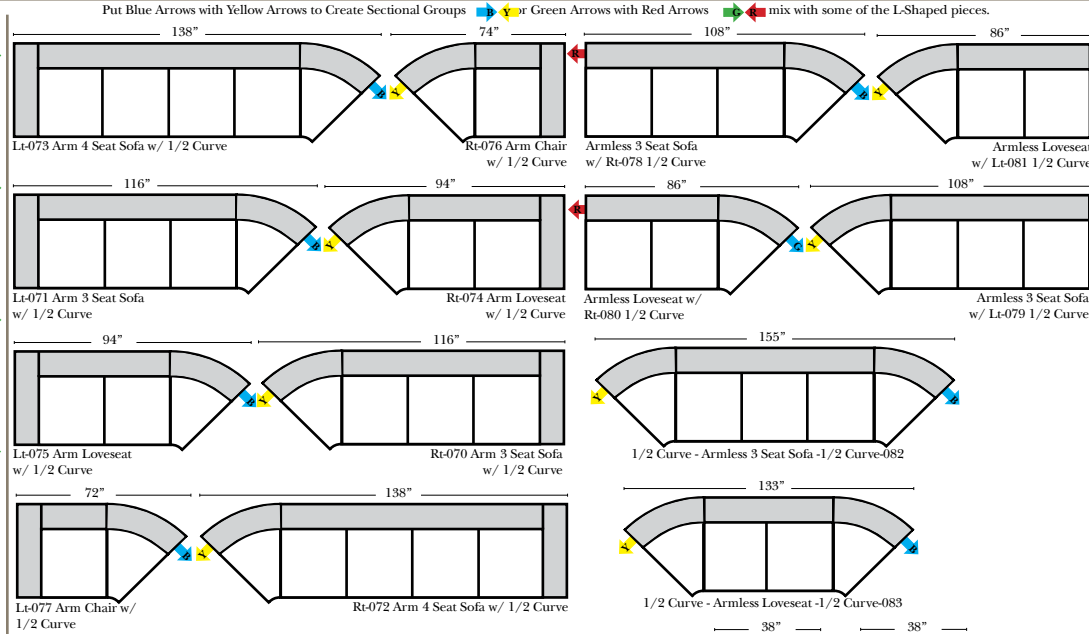

## Standard & Armless

(All 4 seat items ship as one piece if stationary, two pieces if motion installed)

## L-Shape / 90 Degree Sectional

(All 4 seat items ship as one piece if stationary, two pieces if motion installed)

### Note:

All Dimensions are approximate, if accuracy is crucial, please contact us for validation of the dimensions shown. However, a 1" to 2" variance can still apply due to foam and upholstery.