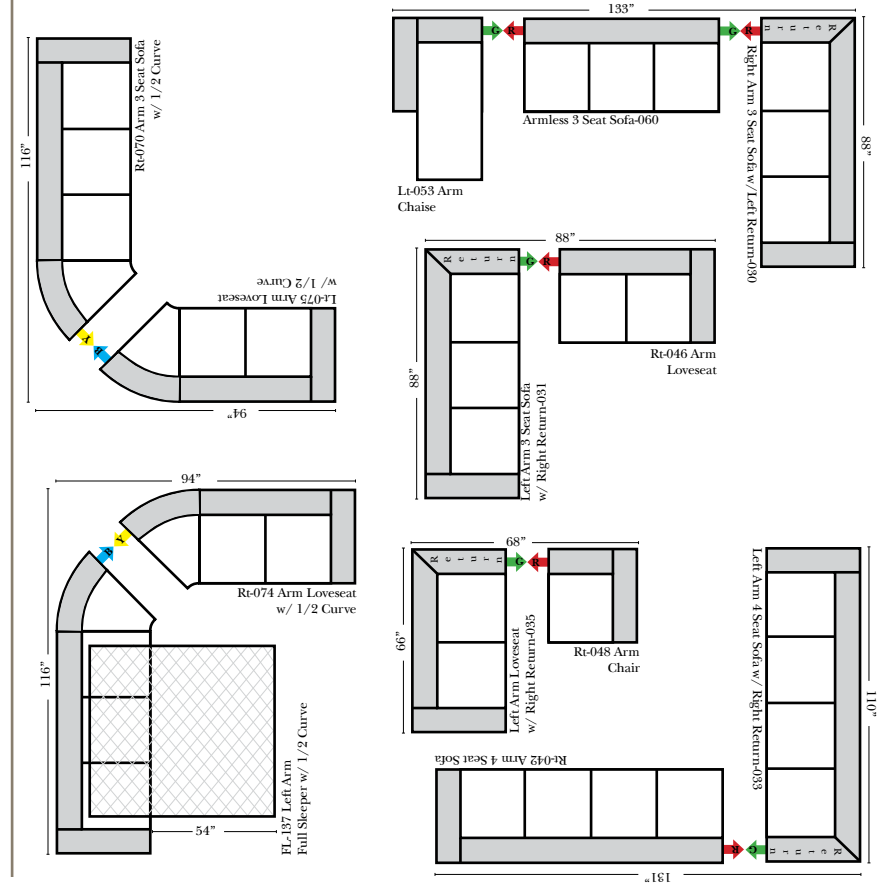

Suggested Configurations

07/06/2012

The Suggested Configurations below are only a sample of what the imagination can create, please enjoy creating the configuration that fits your lifestyle, using the ideas below and from the items on the opposite page.