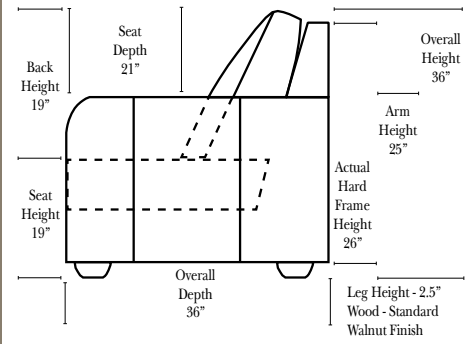

2 Piece Curve Sectional & Ottomans

07/06/2012