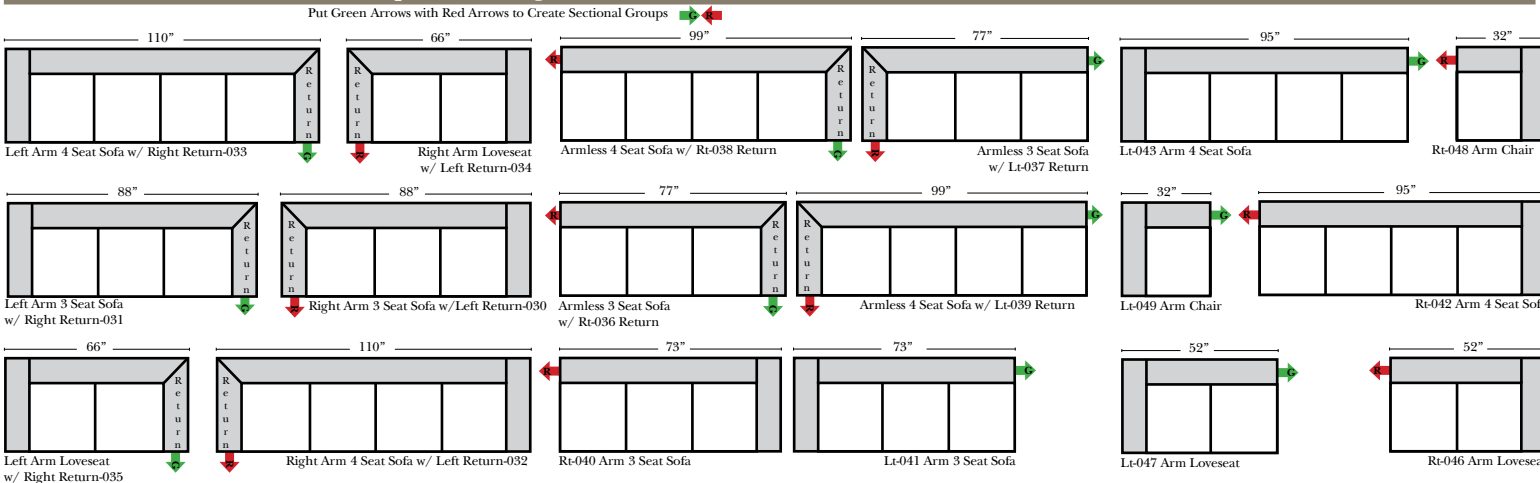

#### Options:

- Down Seats & Down Backs (additional Charge)
- No. 33 Firm Foam

#### Sleeper Options: (All the below options are at additional charges)

- Full Sleeper available w/Standard Mattress
- Deluxe Innerspring Mattress: Full Only
- Air Dream Coil Mattress: Full Only

## L-Shape / 90 Degree Sectional

(All 4 seat items ship as one piece if stationary, two pieces if motion installed)

### Note:

All Dimensions are approximate, if accuracy is crucial, please contact us for validation of the dimensions shown. However, a 1" to 2" variance can still apply due to foam and upholstery.