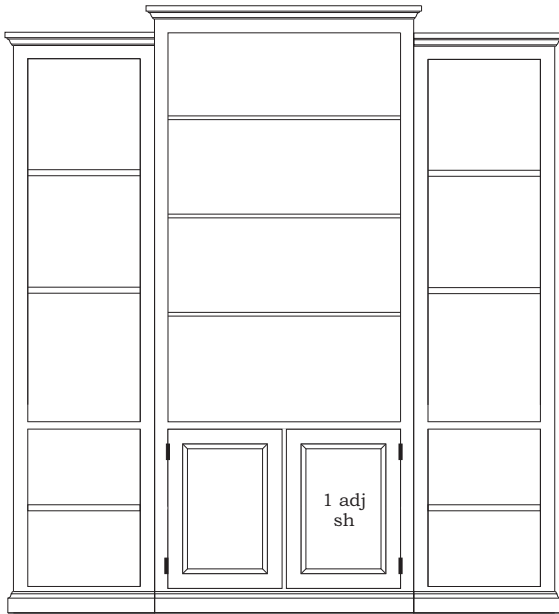

71 1/4" w not available in BY style.

Attachment Option (Per Attachment)

BXY-WUF

(Fitted With Fasteners)

Return Trim

BYT

Left and Right Trim

Additional Shelves

1-BX-SH24 3-BX-SH36
2-BX-SH30 4-BX-SH42

WOOD	WOOD				COLOR	HARDWARE	Door	ITEM #
	Cherry	Maple	Oak	QS Oak				

Auburn 3 Piece Bookcase System

GRP-BX-ODO
Open Three Piece Bookcase, 2 Wood Doors
85w x 16d x 81h