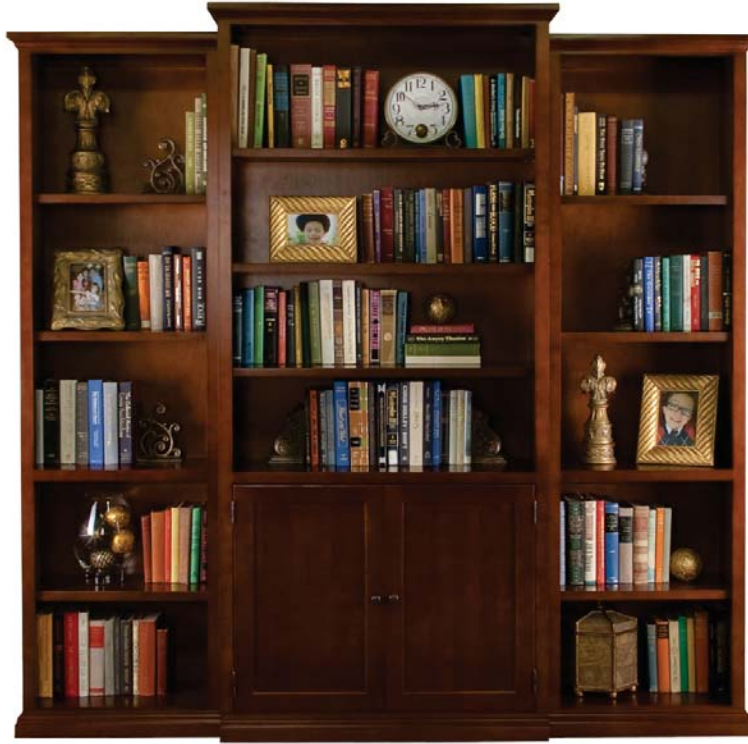

1-BX-SH24 3-BX-SH36
2-BX-SH30 4-BX-SH42

WOOD	WOOD				COLOR	HARDWARE	Door	ITEM #
	Cherry	Maple	Oak	QS Oak				

Auburn 3 Piece Bookcase System

GRP-BX-ODO
Open Three Piece Bookcase, 2 Wood Doors
85w x 16d x 81h