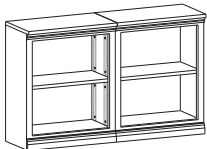

Attachment Option (Per Attachment)

☐ BXY-WUF
(Fitted With Fasteners)