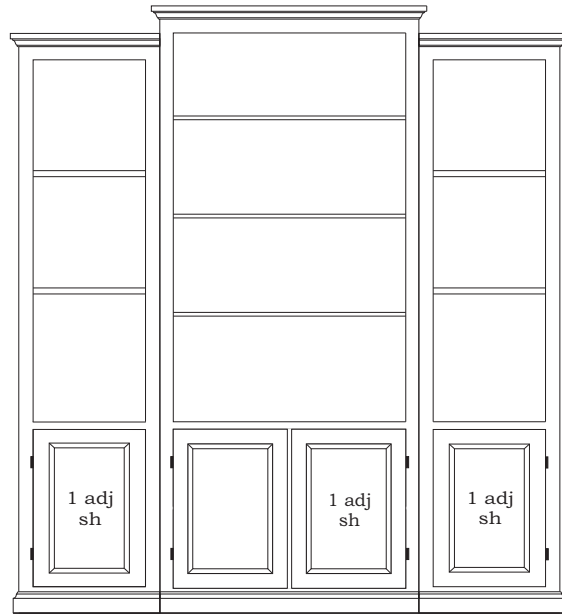

1-BX-SH24 3-BX-SH36
2-BX-SH30 4-BX-SH42

WOOD	WOOD				COLOR	HARDWARE	Door	ITEM #
	Cherry	Maple	Oak	QS Oak				

Auburn 3 Piece Bookcase System

GRP-BX-ODO
Open Three Piece Bookcase, 2 Wood Doors
85w x 16d x 81h