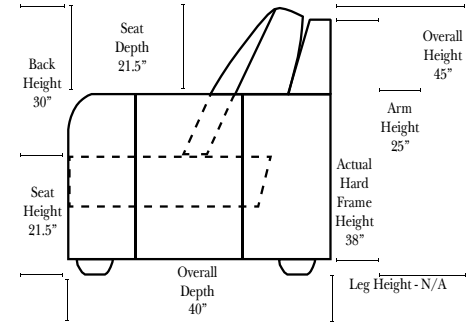

Standard

Features

Standard:

- Available in Full & Top Grain Leathers
- Available in Luxury Fabrics
- All Hardwood Frames
- Standard Cup Holders in Silver Finish - Optional colors are Black and Hammered Antique

Options:

- No. 33 Firm Foam (N/C Option)
- Wood Table W/Swivel: Standard finish - Espresso
  Optional finish - Honey Oak (Additional Charge)
- Motorized Recliner Mechanism (zero wall only)
  (Additional Charge)

Sleeper Options: (No Sleepers available on this style)

Note:

All Dimensions are approximate, if accuracy is crucial, please contact us for validation of the dimensions shown. However, a 1" to 2" variance can still apply due to foam and upholstery.

Suggested Configurations