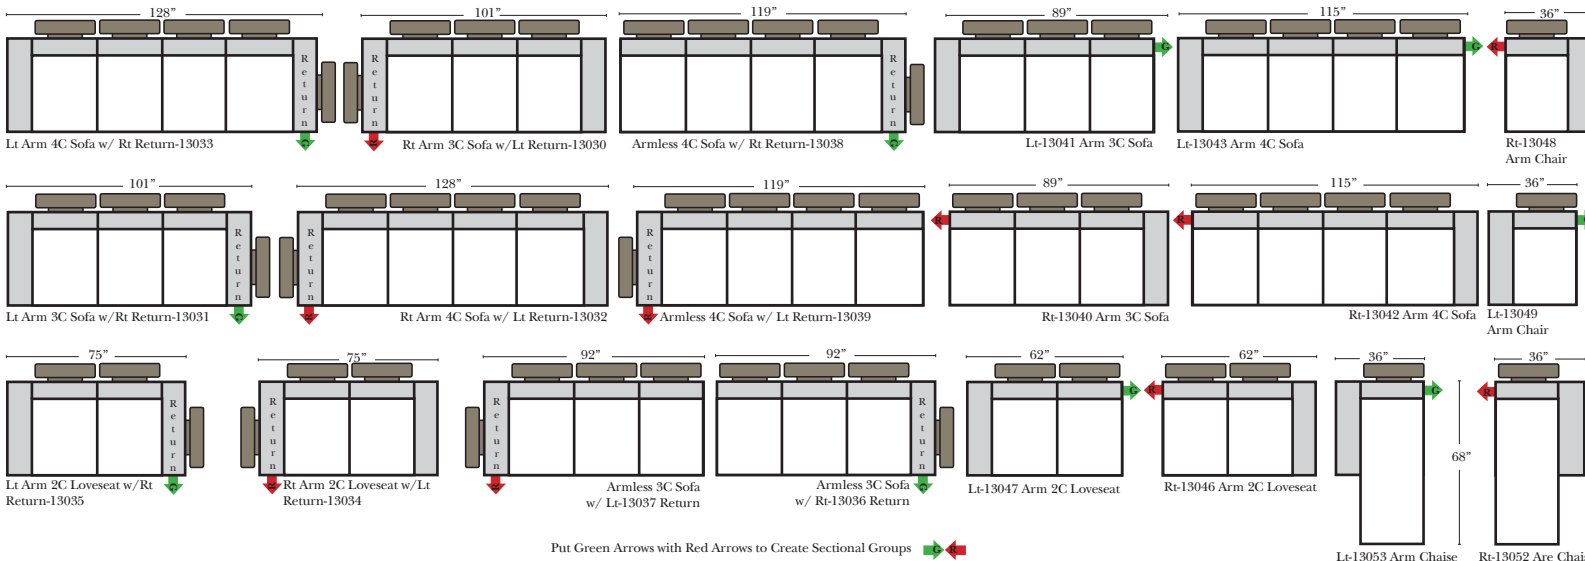

Standard / Armless / Ottomans

Bumper Chaise or Return Chaise

Put Green Arrows with Red Arrows to Create Sectional Groups → ←

Feature & Options

Standard:

- Available in Full & Top Grain Leathers
- All Hardwood Frames
- Tufting on all Outside Arms/Top of Seat Cushion & Top of Inside Back Pillow
- Ratchet Head Rest on all Backs

Options Available with No Additional Charge:

- No. 33 Firm Foam

Options that have Additional Charges: N/A

Sleeper Options: (N/A on this style)

90 Degree / L-Shape Sectional

Put Green Arrows with Red Arrows to Create Sectional Groups → ←

Note:

All Dimensions are approximate, if accuracy is crucial, please contact us for validation of the dimensions shown. However, a 1" to 2" variance can still apply due to foam and upholstery.