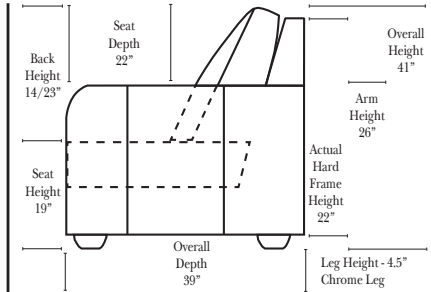

Standard / Armless / Ottomans

Bumper Chaise or Return Chaise

Put Green Arrows with Red Arrows to Create Sectional Groups → ←

Feature & Options

Standard:

- Available in Full & Top Grain Leathers
- All Hardwood Frames
- Tufting on all Outside Arms/Top of Seat Cushion & Top of Inside Back Pillow
- Ratchet Head Rest on all Backs

Options Available with No Additional Charge:

- No. 33 Firm Foam

Options that have Additional Charges: N/A

Sleeper Options: (N/A on this style)

90 Degree / L-Shape Sectional

Put Green Arrows with Red Arrows to Create Sectional Groups → ←

Note:

All Dimensions are approximate, if accuracy is crucial, please contact us for validation of the dimensions shown. However, a 1" to 2" variance can still apply due to foam and upholstery.