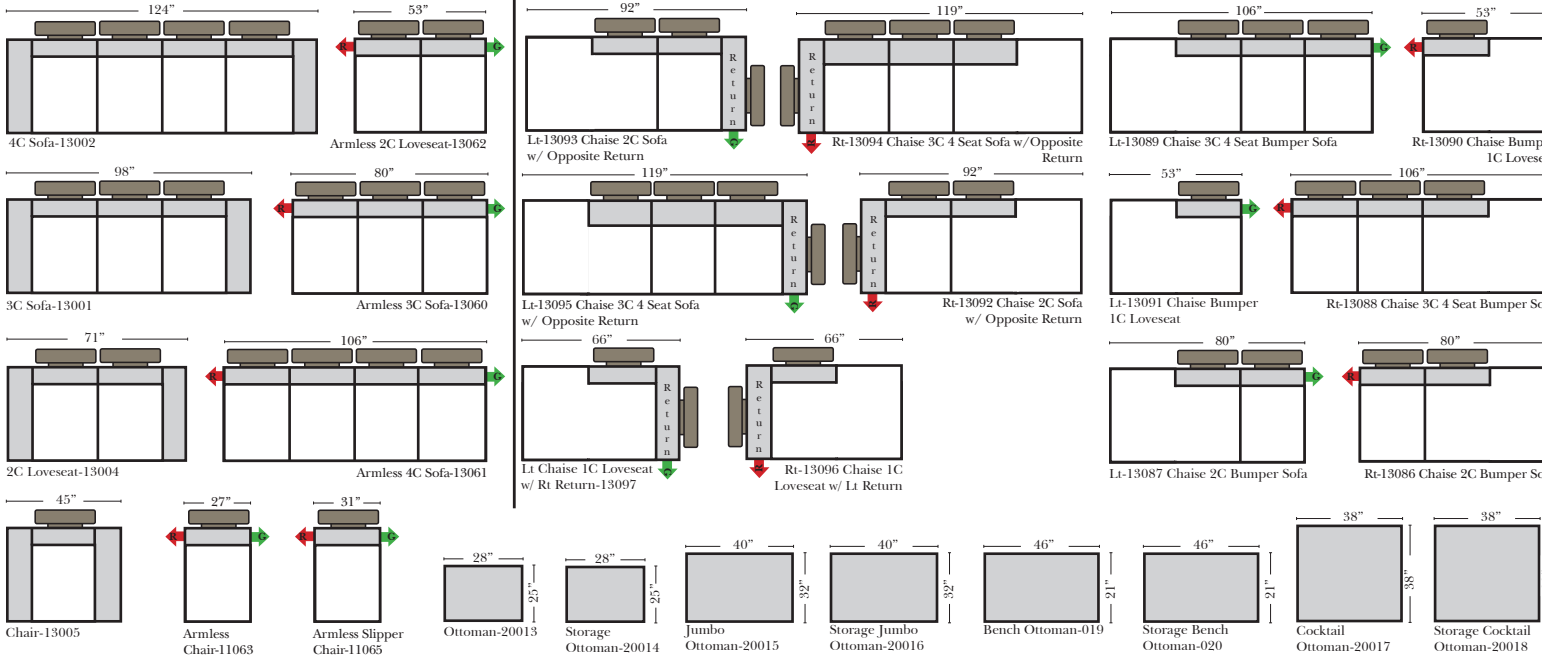

Standard / Armless / Ottomans

Bumper Chaise or Return Chaise

Put Green Arrows with Red Arrows to Create Sectional Groups → ←

Feature & Options

Standard:

- Available in Full & Top Grain Leathers
- All Hardwood Frames
- Tufting on all Outside Arms/Top of Seat Cushion & Top of Inside Back Pillow
- Ratchet Head Rest on all Backs

Options Available with No Additional Charge:

- No. 33 Firm Foam

Options that have Additional Charges: N/A

Sleeper Options: (N/A on this style)

90 Degree / L-Shape Sectional

Put Green Arrows with Red Arrows to Create Sectional Groups → ←

Note:

All Dimensions are approximate, if accuracy is crucial, please contact us for validation of the dimensions shown. However, a 1" to 2" variance can still apply due to foam and upholstery.