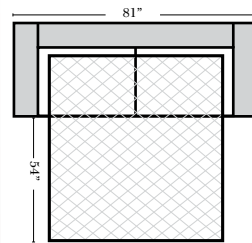

Chaise & Conversation Sectionals

Put Green Arrows with Red Arrows to Create Sectional Groups
Put Orange Arrows with Tan Arrows to Create Sectional Groups

Bumper & Return Chaises
for this style
not available
at this time

Conversation Sectionals
for this style not available
at this time

Sleepers

Put Green Arrows with Red Arrows to Create Sectional Groups
Put Blue Arrows with Yellow Arrows to Create Sectional Groups

Full Sleeper-126