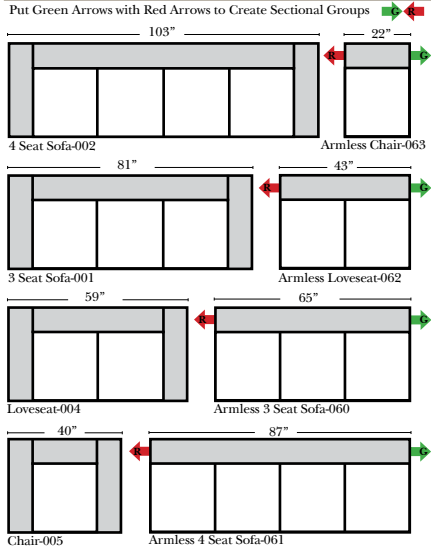

Standard & Armless (All 4 seat items ship as one piece if stationary, two pieces if motion installed)