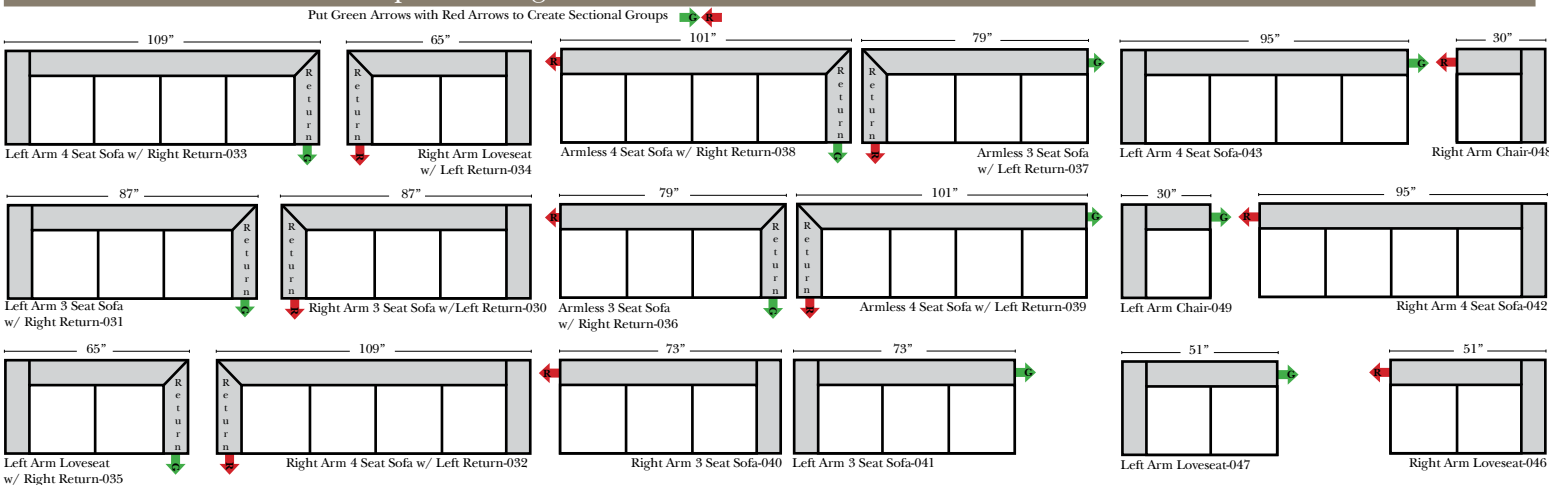

Options:

- Down Seats & Backs (additional Charge)
- No. 33 Firm Foam

Sleeper Options: (All the below options are at additional charges)

- Full Sleeper available w/Standard Mattress
- Deluxe Innerspring Mattress: Full
- Air Dream Coil Mattress: Full Only

L-Shape / 90 Degree Sectional

(All 4 seat items ship as one piece if stationary, two pieces if motion installed)

Note:

All Dimensions are approximate, if accuracy is crucial, please contact us for validation of the dimensions shown. However, a 1" to 2" variance can still apply due to foam and upholstery.