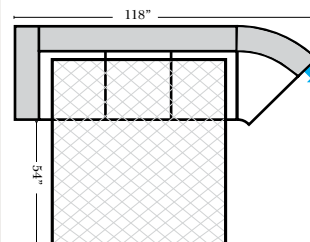

L-Shape / 90 Degree Sectional

(All 4 seat items ship as one piece if stationary, two pieces if motion installed)

Note:

All Dimensions are approximate, if accuracy is crucial, please contact us for validation of the dimensions shown. However, a 1" to 2" variance can still apply due to foam and upholstery.

Conversation Sectionals
 for this style not available
 at this time

Sleepers

Put Green Arrows with Red Arrows to Create Sectional Groups 
 Put Blue Arrows with Yellow Arrows to Create Sectional Groups 

Full Sleeper-126

Left Arm Full Sleeper-129

Right Arm Full Sleeper-128

Left Arm 3 Seat Full Sleeper w/ 1/2 Curve-137

Right Arm 3 Seat Full Sleeper w/ 1/2 Curve-136

Suggested Configurations

07/06/2012

The Suggested Configurations below are only a sample of what the imagination can create, please enjoy creating the configuration that fits your lifestyle, using the ideas below and from the items on the opposite page.