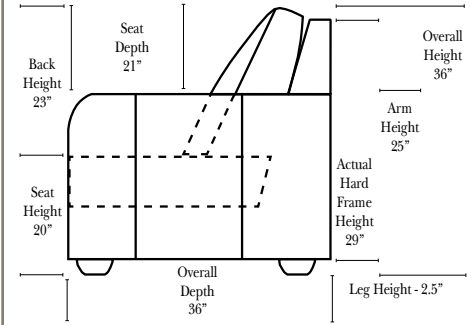

Standard & Armless (All 4 seat items ship as one piece if stationary, two pieces if motion installed)