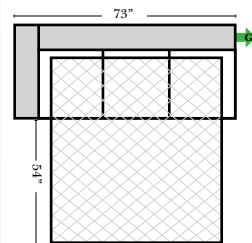

Left Arm Full Sleeper-129