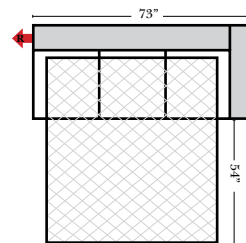

L-Shape / 90 Degree Sectional

(All 4 seat items ship as one piece if stationary, two pieces if motion installed)

Note:

All Dimensions are approximate, if accuracy is crucial, please contact us for validation of the dimensions shown. However, a 1" to 2" variance can still apply due to foam and upholstery.

Conversation Sectionals
 for this style not available
 at this time

Sleepers

Put Green Arrows with Red Arrows to Create Sectional Groups 
 Put Blue Arrows with Yellow Arrows to Create Sectional Groups 

Full Sleeper-126

Left Arm Full Sleeper-129

Right Arm Full Sleeper-128

Left Arm 3 Seat Full Sleeper w/ 1/2 Curve-137

Right Arm 3 Seat Full Sleeper w/ 1/2 Curve-136

Suggested Configurations

07/06/2012

The Suggested Configurations below are only a sample of what the imagination can create, please enjoy creating the configuration that fits your lifestyle, using the ideas below and from the items on the opposite page.