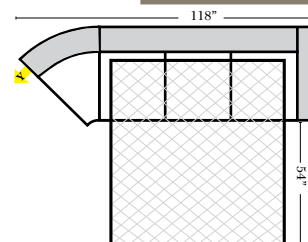

L-Shape / 90 Degree Sectional

(All 4 seat items ship as one piece if stationary, two pieces if motion installed)

Note:

All Dimensions are approximate, if accuracy is crucial, please contact us for validation of the dimensions shown. However, a 1" to 2" variance can still apply due to foam and upholstery.

Conversation Sectionals
 for this style not available
 at this time

Sleepers

Put Green Arrows with Red Arrows to Create Sectional Groups 
 Put Blue Arrows with Yellow Arrows to Create Sectional Groups 

Full Sleeper-126

Left Arm Full Sleeper-129

Right Arm Full Sleeper-128

Left Arm 3 Seat Full Sleeper w/ 1/2 Curve-137

Right Arm 3 Seat Full Sleeper w/ 1/2 Curve-136

Suggested Configurations

07/06/2012

The Suggested Configurations below are only a sample of what the imagination can create, please enjoy creating the configuration that fits your lifestyle, using the ideas below and from the items on the opposite page.