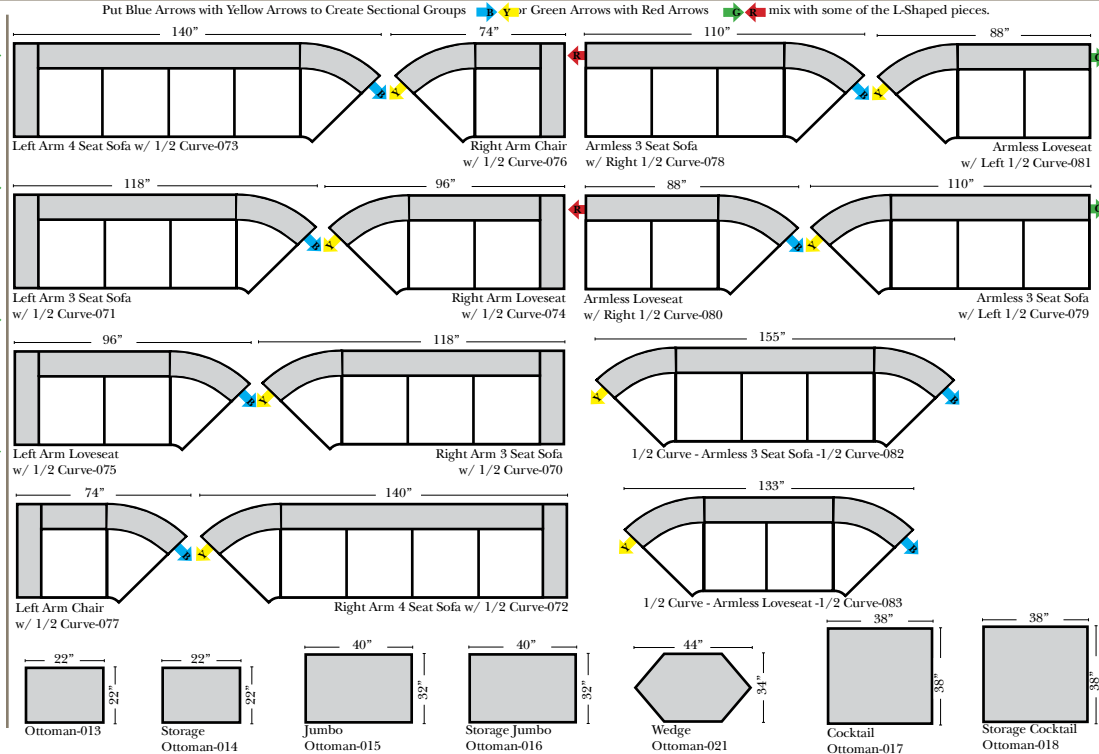

Standard & Armless (All 4 seat items ship as one piece if stationary, two pieces if motion installed)

Features

Standard:

- Available in Full & Top Grain Leathers
- Available in Luxury Fabrics
- All Hardwood Frames
- Legs are standard as Walnut color, available in Cherry, Espresso, Honey Oak, & Natural

Options:

- Down Seats & Backs (additional Charge)
- No. 33 Firm Foam

Sleeper Options: (All the below options are at additional charges)

- Full Sleeper available w/Standard Mattress
- Deluxe Innerspring Mattress: Full
- Air Dream Coil Mattress: Full Only

L-Shape / 90 Degree Sectional

(All 4 seat items ship as one piece if stationary, two pieces if motion installed)

Note:

All Dimensions are approximate, if accuracy is crucial, please contact us for validation of the dimensions shown. However, a 1" to 2" variance can still apply due to foam and upholstery.

Chaise & Conversation Sectionals

Put Green Arrows with Red Arrows to Create Sectional Groups 
 Put Orange Arrows with Tan Arrows to Create Sectional Groups 

Bumper & Return Chaises
 for this style
 not available
 at this time