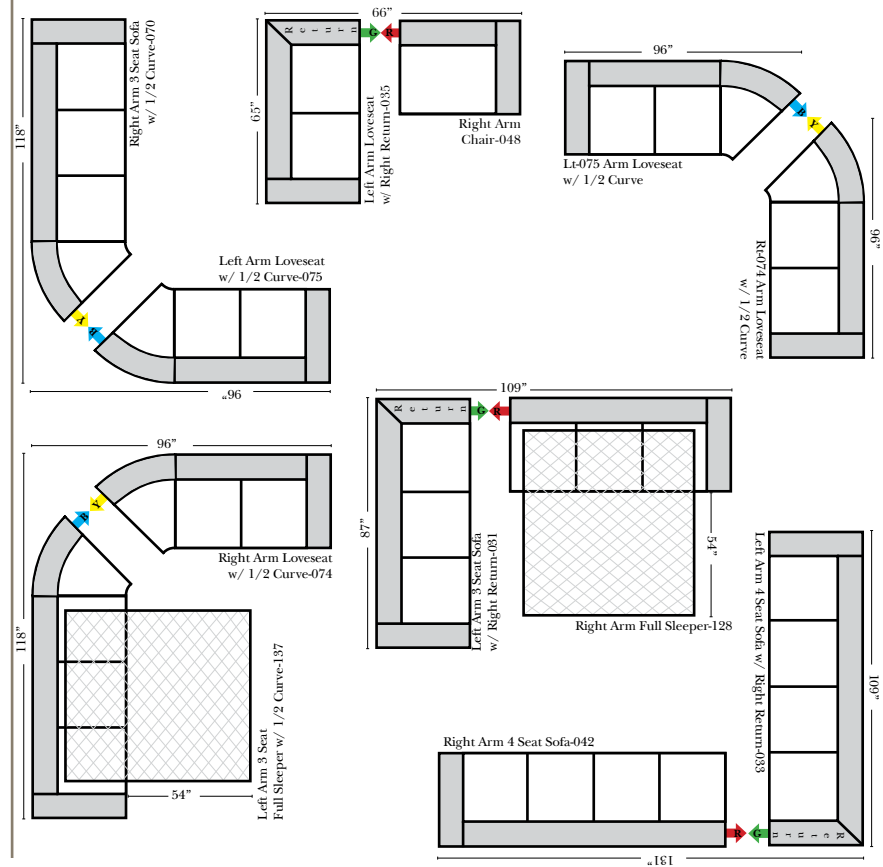

L-Shape / 90 Degree Sectional

(All 4 seat items ship as one piece if stationary, two pieces if motion installed)

Note:

All Dimensions are approximate, if accuracy is crucial, please contact us for validation of the dimensions shown. However, a 1" to 2" variance can still apply due to foam and upholstery.

Left Arm Full Sleeper-129

Right Arm Full Sleeper-128

Left Arm 3 Seat Full Sleeper w/ 1/2 Curve-137

Right Arm 3 Seat Full Sleeper w/ 1/2 Curve-136

Suggested Configurations

07/06/2012

The Suggested Configurations below are only a sample of what the imagination can create, please enjoy creating the configuration that fits your lifestyle, using the ideas below and from the items on the opposite page.