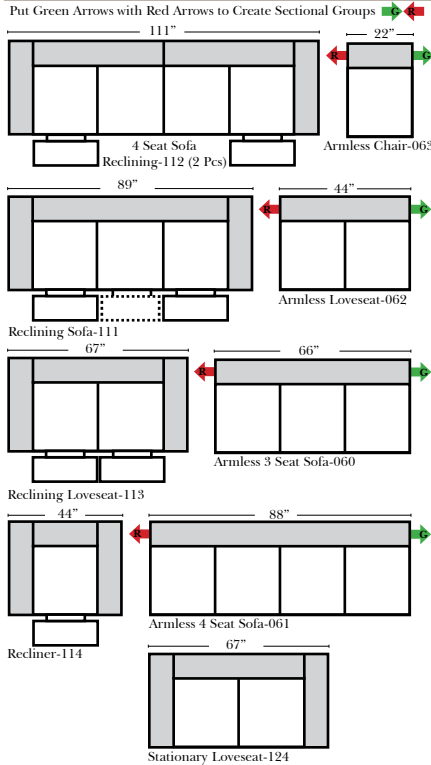

## Standard & Armless (All 4 seat items ship as one piece if stationary, two pieces if motion installed)

## 2 Piece Curve Sectional & Ottomans

07/06/2012

## L-Shape / 90 Degree Sectional

(All 4 seat items ship as one piece if stationary, two pieces if motion installed)

### Note:

All Dimensions are approximate, if accuracy is crucial, please contact us for validation of the dimensions shown. However, a 1" to 2" variance can still apply due to foam and upholstery.