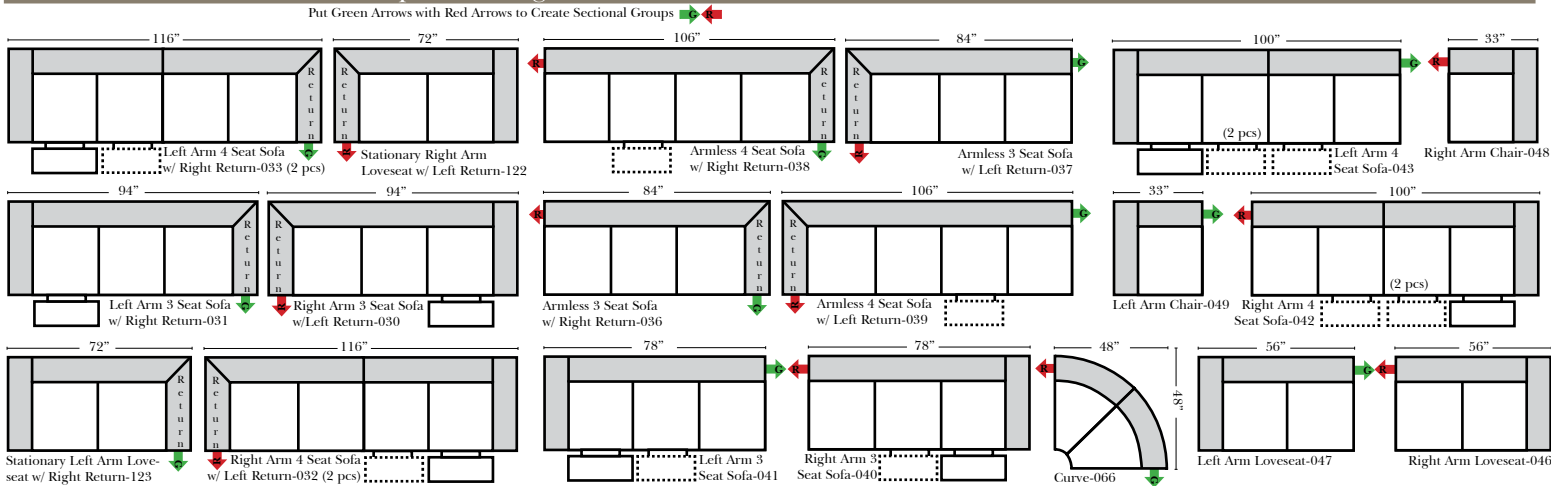

## Standard & Armless (All 4 seat items ship as one piece if stationary, two pieces if motion installed)

## 2 Piece Curve Sectional & Ottomans

07/06/2012

## L-Shape / 90 Degree Sectional

(All 4 seat items ship as one piece if stationary, two pieces if motion installed)

### Note:

All Dimensions are approximate, if accuracy is crucial, please contact us for validation of the dimensions shown. However, a 1" to 2" variance can still apply due to foam and upholstery.