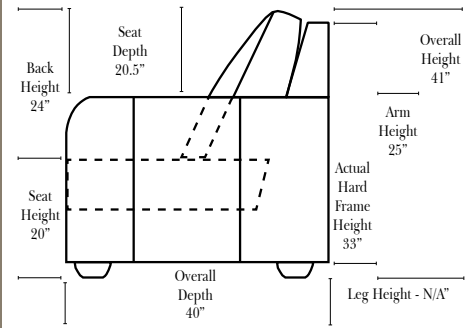

2 Piece Curve Sectional & Ottomans

07/06/2012