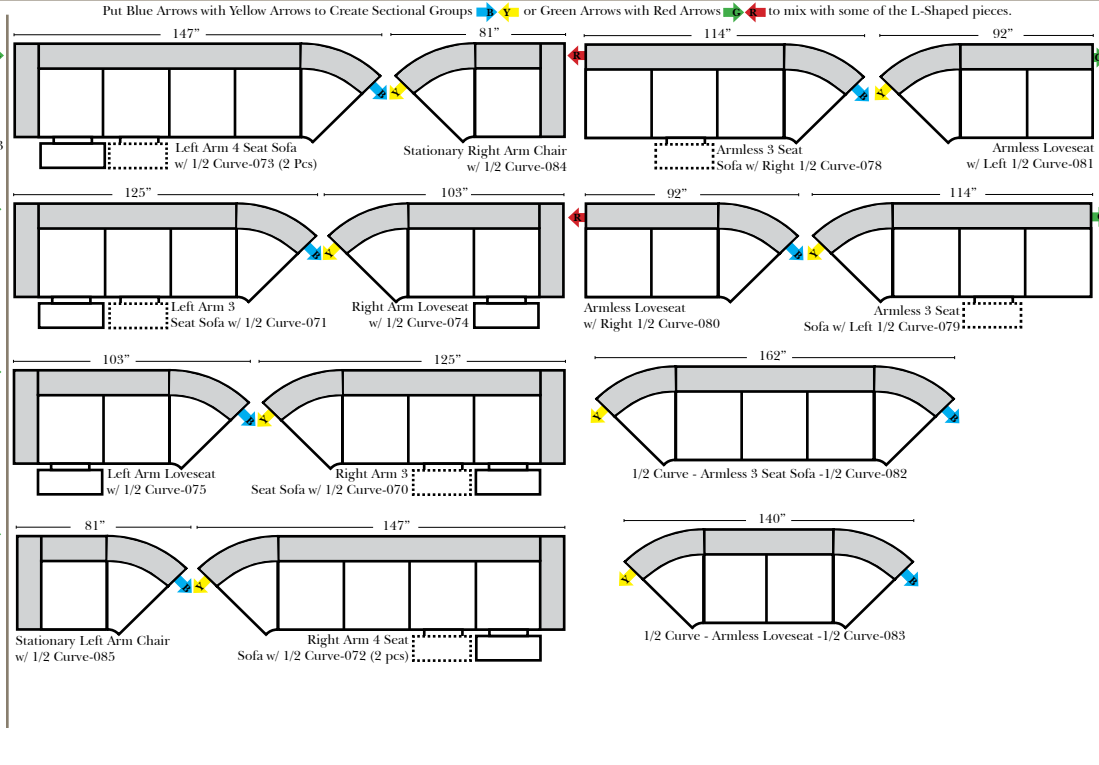

## Standard & Armless (All 4 seat items ship as one piece if stationary, two pieces if motion installed)

## 2 Piece Curve Sectional & Ottomans

07/06/2012

## L-Shape / 90 Degree Sectional

(All 4 seat items ship as one piece if stationary, two pieces if motion installed)

### Note:

All Dimensions are approximate, if accuracy is crucial, please contact us for validation of the dimensions shown. However, a 1" to 2" variance can still apply due to foam and upholstery.