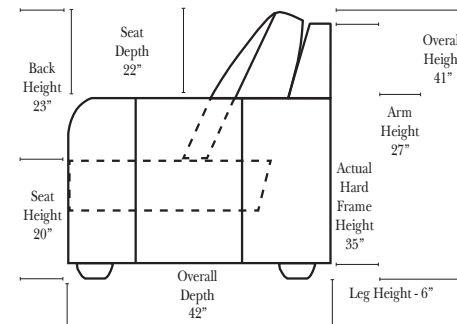

3 Seat Sofa-001

Loveseat-004

Chair-005

Ottoman-013

Ottoman is 20" high

Features

Standard:

- Available in Full & Top Grain Leathers
- All Hardwood Frames
- Nailheads - Small Antique Touching
- Welting
- Wood Base Finish - Espresso

Note:

All Dimensions are approximate, if accuracy is crucial, please contact us for validation of the dimensions shown. However, a 1" to 2" variance can still apply due to foam and upholstery.