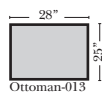

3 Seat Sofa-001

Loveseat-004

Chair-005

Ottoman-013

Ottoman is 20" high

Features

Standard:

- Available in Full & Top Grain Leathers
- All Hardwood Frames
- Nailheads - Small Antique Touching
- Welting
- Wood Base Finish - Espresso

Note:

All Dimensions are approximate, if accuracy is crucial, please contact us for validation of the dimensions shown. However, a 1" to 2" variance can still apply due to foam and upholstery.