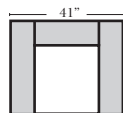

3 Seat Sofa-001

Loveseat-004

Chair-005

Ottoman-013

Ottoman is 20" high

Features

Standard:

- Available in Full & Top Grain Leathers
- All Hardwood Frames
- Nailheads - Small Antique Touching
- Welting
- Wood Base Finish - Espresso

Note:

All Dimensions are approximate, if accuracy is crucial, please contact us for validation of the dimensions shown. However, a 1" to 2" variance can still apply due to foam and upholstery.