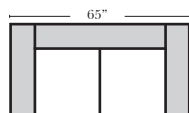

3 Seat Sofa-001

Loveseat-004

Chair-005

Ottoman-013

Ottoman is 20" high

Features

Standard:

- Available in Full & Top Grain Leathers
- All Hardwood Frames
- Nailheads - Small Antique Touching
- Welting
- Wood Base Finish - Espresso

Note:

All Dimensions are approximate, if accuracy is crucial, please contact us for validation of the dimensions shown. However, a 1" to 2" variance can still apply due to foam and upholstery.