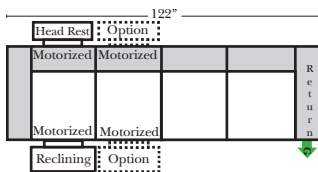

## Suggested Configurations

Put Green Arrows with Red Arrows to Create Sectional Groups → ←

Rt Arm 4C Sofa w/ Lt Return-53032  
(Built in 2 pcs)

Lt-53041 Arm 3C Sofa

Lt-53041 Arm 3C Sofa

Rt-53046 Arm 3C Loveseat

## 90 Degree / L-Shape Sectional

Put Green Arrows with Red Arrows to Create Sectional Groups → ←

Lt Arm 3C Sofa w/ Rt Return-53031

Rt Arm 3C Sofa w/Lt Return-53030

Lt-53041 Arm 3C Sofa

Rt-53040 Arm 3C Sofa

Lt Arm 4C Sofa w/ Rt Return-53033 - (Built in 2 pcs)

Rt Arm 4C Sofa w/ Lt Return-53032 - (Built in 2 pcs)

Lt-53043 Arm 4C Sofa (Built in 2 Pcs)

Rt-53042 Arm 4C Sofa (Built in 2 Pcs)

Stationary Lt Arm 2C Loveseat w/ Rt Return-63035