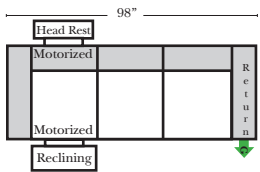

## Suggested Configurations

Put Green Arrows with Red Arrows to Create Sectional Groups → ←

Rt Arm 4C Sofa w/ Lt Return-53032  
(Built in 2 pcs)

Lt-53041 Arm 3C Sofa

Lt-53041 Arm 3C Sofa

Rt-53046 Arm 3C Loveseat

## 90 Degree / L-Shape Sectional

Put Green Arrows with Red Arrows to Create Sectional Groups → ←

Lt Arm 3C Sofa w/ Rt Return-53031

Rt Arm 3C Sofa w/Lt Return-53030

Lt-53041 Arm 3C Sofa

Rt-53040 Arm 3C Sofa