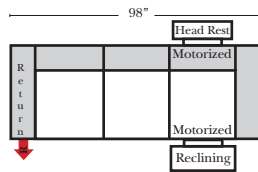

## Suggested Configurations

Put Green Arrows with Red Arrows to Create Sectional Groups → ←

Rt Arm 4C Sofa w/ Lt Return-53032  
(Built in 2 pcs)

Lt-53041 Arm 3C Sofa

Lt-53041 Arm 3C Sofa

Rt-53046 Arm 3C Loveseat

## 90 Degree / L-Shape Sectional

Put Green Arrows with Red Arrows to Create Sectional Groups → ←

Lt Arm 3C Sofa w/ Rt Return-53031

Rt Arm 3C Sofa w/Lt Return-53030

Lt-53041 Arm 3C Sofa

Rt-53040 Arm 3C Sofa