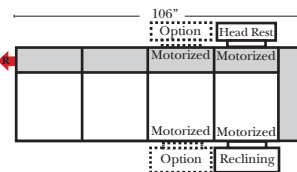

## Suggested Configurations

Put Green Arrows with Red Arrows to Create Sectional Groups → ←

Rt Arm 4C Sofa w/ Lt Return-53032  
(Built in 2 pcs)

Lt-53041 Arm 3C Sofa

Lt-53041 Arm 3C Sofa

Rt-53046 Arm 3C Loveseat

## 90 Degree / L-Shape Sectional

Put Green Arrows with Red Arrows to Create Sectional Groups → ←

Lt Arm 3C Sofa w/ Rt Return-53031

Rt Arm 3C Sofa w/Lt Return-53030

Lt-53041 Arm 3C Sofa

Rt-53040 Arm 3C Sofa

Lt Arm 4C Sofa w/ Rt Return-53033 - (Built in 2 pcs)

Rt Arm 4C Sofa w/ Lt Return-53032 - (Built in 2 pcs)

Lt-53043 Arm 4C Sofa (Built in 2 Pcs)

Rt-53042 Arm 4C Sofa (Built in 2 Pcs)

Stationary Lt Arm 2C Loveseat w/ Rt Return-63035