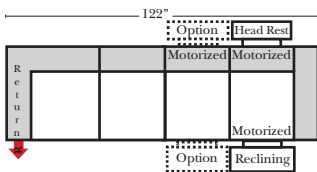

## Suggested Configurations

Put Green Arrows with Red Arrows to Create Sectional Groups → ←

Rt Arm 4C Sofa w/ Lt Return-53032  
(Built in 2 pcs)

Lt-53041 Arm 3C Sofa

Lt-53041 Arm 3C Sofa

Rt-53046 Arm 3C Loveseat

## 90 Degree / L-Shape Sectional

Put Green Arrows with Red Arrows to Create Sectional Groups → ←

Lt Arm 3C Sofa w/ Rt Return-53031

Rt Arm 3C Sofa w/Lt Return-53030

Lt-53041 Arm 3C Sofa

Rt-53040 Arm 3C Sofa

Lt Arm 4C Sofa w/ Rt Return-53033 - (Built in 2 pcs)

Rt Arm 4C Sofa w/ Lt Return-53032 - (Built in 2 pcs)

Lt-53043 Arm 4C Sofa (Built in 2 Pcs)

Rt-53042 Arm 4C Sofa (Built in 2 Pcs)

Stationary Lt Arm 2C Loveseat w/ Rt Return-63035