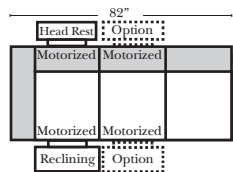

## Suggested Configurations

Put Green Arrows with Red Arrows to Create Sectional Groups → ←

Rt Arm 4C Sofa w/ Lt Return-53032  
(Built in 2 pcs)

Lt-53041 Arm 3C Sofa

Lt-53041 Arm 3C Sofa

Rt-53046 Arm 3C Loveseat

## 90 Degree / L-Shape Sectional

Put Green Arrows with Red Arrows to Create Sectional Groups → ←

Lt Arm 3C Sofa w/ Rt Return-53031

Rt Arm 3C Sofa w/Lt Return-53030

Lt-53041 Arm 3C Sofa

Rt-53040 Arm 3C Sofa

Lt Arm 4C Sofa w/ Rt Return-53033 - (Built in 2 pcs)

Rt Arm 4C Sofa w/ Lt Return-53032 - (Built in 2 pcs)

Lt-53043 Arm 4C Sofa (Built in 2 Pcs)

Rt-53042 Arm 4C Sofa (Built in 2 Pcs)

Stationary Lt Arm 2C Loveseat w/ Rt Return-63035