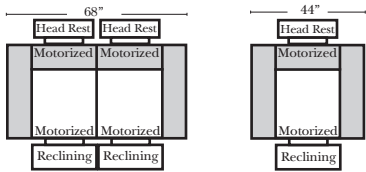

## Standard

4C Sofa - 53112 - (Built in 2 Pcs)

3C Sofa-53111

2C Loveseat-53113

Recliner-53114

## Suggested Configurations

Put Green Arrows with Red Arrows to Create Sectional Groups → ←

Rt Arm 4C Sofa w/ Lt Return-53032  
(Built in 2 pcs)

Lt-53041 Arm 3C Sofa

Lt-53041 Arm 3C Sofa

Rt-53046 Arm 3C Loveseat