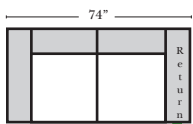

## Suggested Configurations

Put Green Arrows with Red Arrows to Create Sectional Groups → ←

Rt Arm 4C Sofa w/ Lt Return-53032  
(Built in 2 pcs)

Lt-53041 Arm 3C Sofa

Lt-53041 Arm 3C Sofa

Rt-53046 Arm 3C Loveseat

## 90 Degree / L-Shape Sectional

Put Green Arrows with Red Arrows to Create Sectional Groups → ←

Lt Arm 3C Sofa w/ Rt Return-53031

Rt Arm 3C Sofa w/Lt Return-53030

Lt-53041 Arm 3C Sofa

Rt-53040 Arm 3C Sofa

Lt Arm 4C Sofa w/ Rt Return-53033 - (Built in 2 pcs)

Rt Arm 4C Sofa w/ Lt Return-53032 - (Built in 2 pcs)

Lt-53043 Arm 4C Sofa (Built in 2 Pcs)

Rt-53042 Arm 4C Sofa (Built in 2 Pcs)

Stationary Lt Arm 2C Loveseat w/ Rt Return-63035