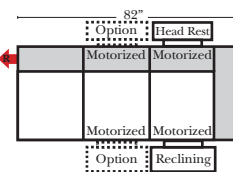

## Suggested Configurations

Put Green Arrows with Red Arrows to Create Sectional Groups → ←

Rt Arm 4C Sofa w/ Lt Return-53032  
(Built in 2 pcs)

Lt-53041 Arm 3C Sofa

Lt-53041 Arm 3C Sofa

Rt-53046 Arm 3C Loveseat

## 90 Degree / L-Shape Sectional

Put Green Arrows with Red Arrows to Create Sectional Groups → ←

Lt Arm 3C Sofa w/ Rt Return-53031

Rt Arm 3C Sofa w/Lt Return-53030

Lt-53041 Arm 3C Sofa

Rt-53040 Arm 3C Sofa

Lt Arm 4C Sofa w/ Rt Return-53033 - (Built in 2 pcs)

Rt Arm 4C Sofa w/ Lt Return-53032 - (Built in 2 pcs)

Lt-53043 Arm 4C Sofa (Built in 2 Pcs)

Rt-53042 Arm 4C Sofa (Built in 2 Pcs)

Stationary Lt Arm 2C Loveseat w/ Rt Return-63035