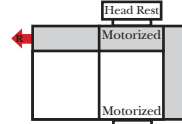

Rt-53046 Arm 2C Loveseat