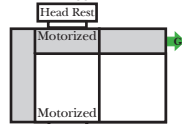

Lt-53047 Arm 2C Loveseat