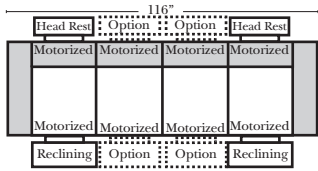

## Standard

4C Sofa - 53112 - (Built in 2 Pcs)

3C Sofa-53111

2C Loveseat-53113

Recliner-53114

## Suggested Configurations

Put Green Arrows with Red Arrows to Create Sectional Groups → ←

Rt Arm 4C Sofa w/ Lt Return-53032  
(Built in 2 pcs)

Lt-53041 Arm 3C Sofa

Lt-53041 Arm 3C Sofa

Rt-53046 Arm 3C Loveseat