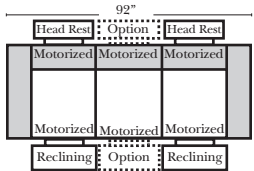

## Standard

4C Sofa - 53112 - (Built in 2 Pcs)

3C Sofa-53111

2C Loveseat-53113

Recliner-53114

## Suggested Configurations

Put Green Arrows with Red Arrows to Create Sectional Groups → ←

Rt Arm 4C Sofa w/ Lt Return-53032  
(Built in 2 pcs)

Lt-53041 Arm 3C Sofa

Lt-53041 Arm 3C Sofa

Rt-53046 Arm 3C Loveseat