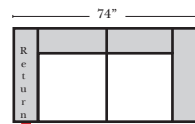

## Suggested Configurations

Put Green Arrows with Red Arrows to Create Sectional Groups → ←

Rt Arm 4C Sofa w/ Lt Return-53032  
(Built in 2 pcs)

Lt-53041 Arm 3C Sofa

Lt-53041 Arm 3C Sofa

Rt-53046 Arm 3C Loveseat

## 90 Degree / L-Shape Sectional

Put Green Arrows with Red Arrows to Create Sectional Groups → ←

Lt Arm 3C Sofa w/ Rt Return-53031

Rt Arm 3C Sofa w/Lt Return-53030

Lt-53041 Arm 3C Sofa

Rt-53040 Arm 3C Sofa

Lt Arm 4C Sofa w/ Rt Return-53033 - (Built in 2 pcs)

Rt Arm 4C Sofa w/ Lt Return-53032 - (Built in 2 pcs)

Lt-53043 Arm 4C Sofa (Built in 2 Pcs)

Rt-53042 Arm 4C Sofa (Built in 2 Pcs)

Stationary Lt Arm 2C Loveseat w/ Rt Return-63035