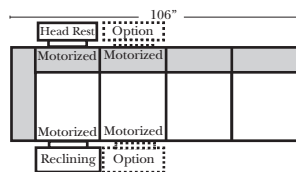

## Suggested Configurations

Put Green Arrows with Red Arrows to Create Sectional Groups → ←

Rt Arm 4C Sofa w/ Lt Return-53032  
(Built in 2 pcs)

Lt-53041 Arm 3C Sofa

Lt-53041 Arm 3C Sofa

Rt-53046 Arm 3C Loveseat

## 90 Degree / L-Shape Sectional

Put Green Arrows with Red Arrows to Create Sectional Groups → ←

Lt Arm 3C Sofa w/ Rt Return-53031

Rt Arm 3C Sofa w/Lt Return-53030

Lt-53041 Arm 3C Sofa

Rt-53040 Arm 3C Sofa

Lt Arm 4C Sofa w/ Rt Return-53033 - (Built in 2 pcs)

Rt Arm 4C Sofa w/ Lt Return-53032 - (Built in 2 pcs)

Lt-53043 Arm 4C Sofa (Built in 2 Pcs)

Rt-53042 Arm 4C Sofa (Built in 2 Pcs)

Stationary Lt Arm 2C Loveseat w/ Rt Return-63035