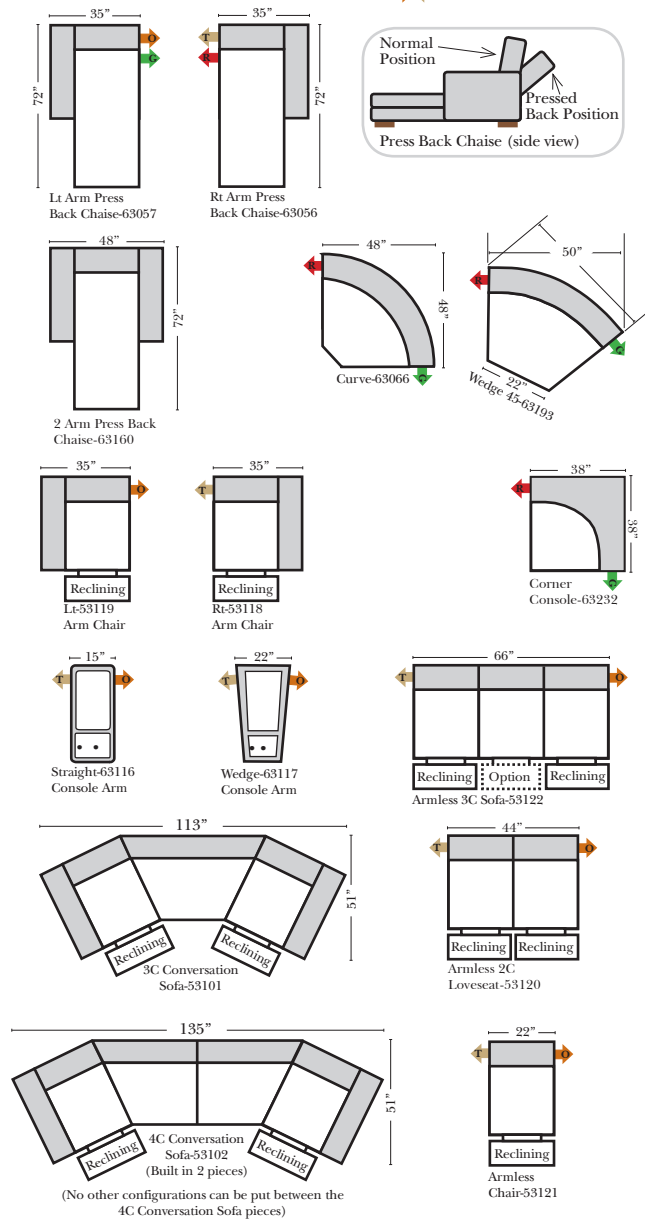

Bumper / Return Chaise & Conversation Sofas

Put Green Arrows with Red Arrows to Create Sectional Groups
Put Orange Arrows with Tan Arrows to Create Sectional Groups

Put Blue Arrows with Yellow Arrows to Create Sectional Groups