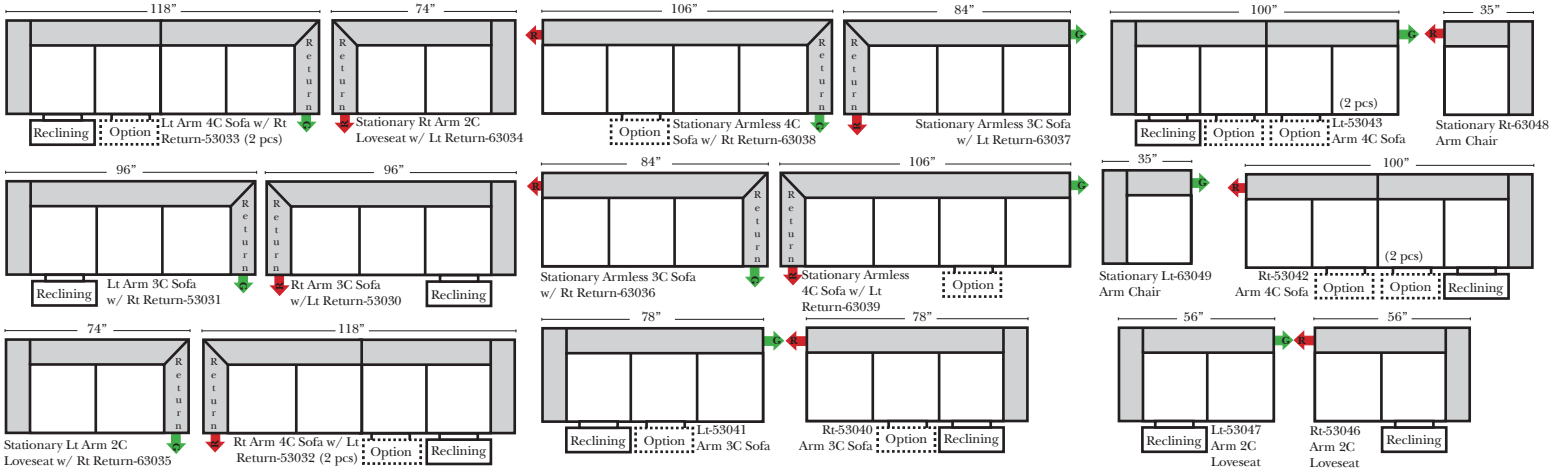

All items on these pages are available as Stationary (Non-Reclining)

90 Degree / L-Shape Sectional

Put Green Arrows with Red Arrows to Create Sectional Groups

- Sleeper Options: (Additional charges apply)**
- Full Sleeper available w/Standard Mattress
 - Deluxe Innerspring Mattress: Full
 - Air Dream Coil Mattress: Full Only

Note:
All Dimensions are approximate, if accuracy is crucial, please contact us for validation of the dimensions shown. However, a 1" to 2" variance can still apply due to foam and upholstery.

Bumper / Return Chaise & Conversation Sofas