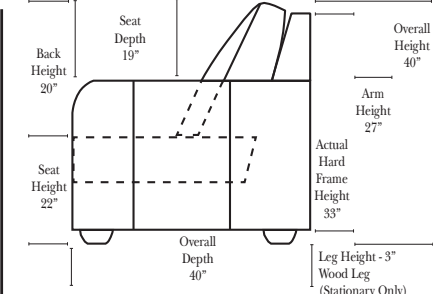

Standard / Armless

Put Green Arrows with Red Arrows to Create Sectional Groups

2-Piece Curve Sectional

Put Blue Arrows with Yellow Arrows to Create Sectional Groups or Green Arrows with Red Arrows to mix with some of the L-Shaped pieces.

Note:
All Dimensions are approximate, if accuracy is crucial, please contact us for validation of the dimensions shown. However, a 1" to 2" variance can still apply due to foam and upholstery.

Bumper / Return Chaise & Conversation Sofas