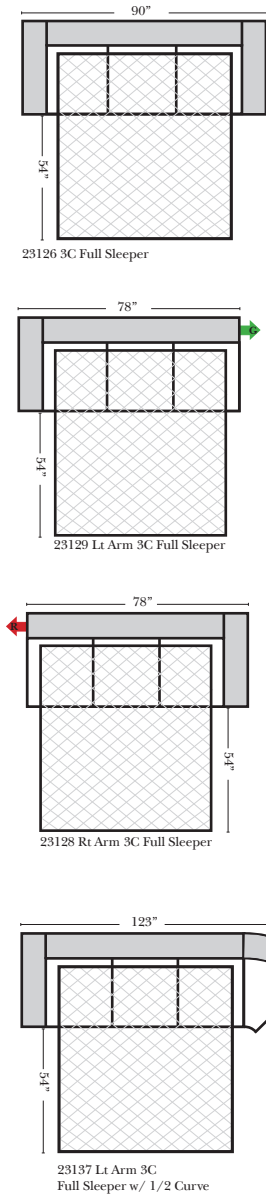

Bumper / Return Chaise & Conversation Sofas

Put Green Arrows with Red Arrows to Create Sectional Groups
Put Orange Arrows with Tan Arrows to Create Sectional Groups

Put Blue Arrows with Yellow Arrows to Create Sectional Groups

Sleepers

Suggested Configurations

v.12.11.13

The Suggested Configurations below are only a sample of what the imagination can create, please enjoy creating the configuration that fits your lifestyle, using the ideas below and from the items on the opposite page.

Sleepers (cont.)