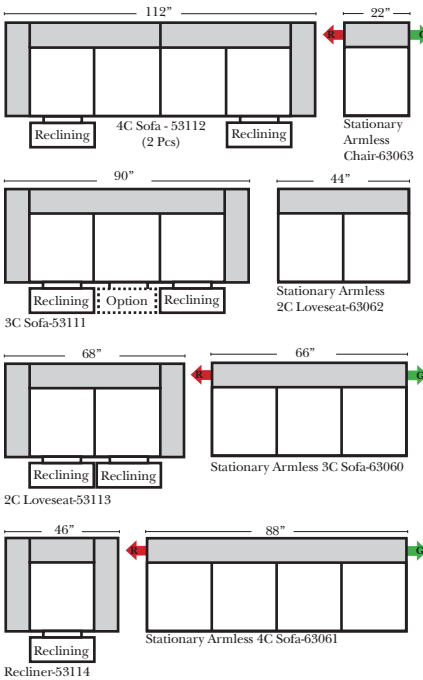

Standard / Armless

Put Green Arrows with Red Arrows to Create Sectional Groups

2-Piece Curve Sectional

Put Blue Arrows with Yellow Arrows to Create Sectional Groups or Green Arrows with Red Arrows to mix with some of the L-Shaped pieces.

Note:
All Dimensions are approximate, if accuracy is crucial, please contact us for validation of the dimensions shown. However, a 1" to 2" variance can still apply due to foam and upholstery.

Bumper / Return Chaise & Conversation Sofas