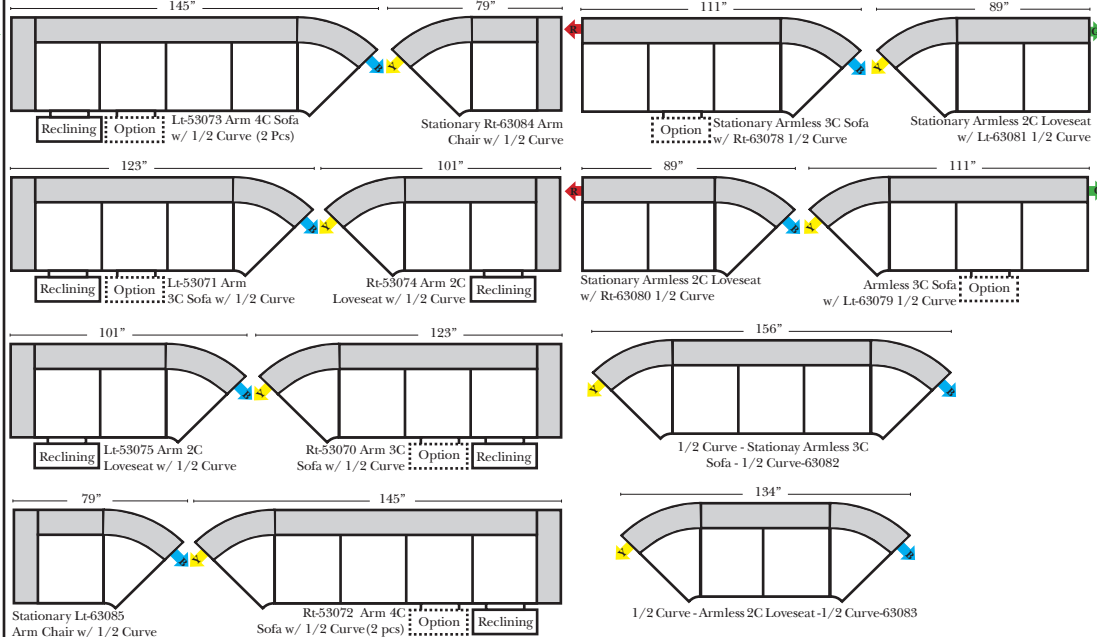

Standard / Armless

Put Green Arrows with Red Arrows to Create Sectional Groups

2-Piece Curve Sectional

Put Blue Arrows with Yellow Arrows to Create Sectional Groups or Green Arrows with Red Arrows to mix with some of the L-Shaped pieces.

All items on these pages are available as Stationary (Non-Reclining)

90 Degree / L-Shape Sectional

Put Green Arrows with Red Arrows to Create Sectional Groups

- Sleeper Options: (Additional charges apply)**
- Full Sleeper available w/Standard Mattress
 - Deluxe Innerspring Mattress: Full
 - Air Dream Coil Mattress: Full Only

Note:
All Dimensions are approximate, if accuracy is crucial, please contact us for validation of the dimensions shown. However, a 1" to 2" variance can still apply due to foam and upholstery.

Bumper / Return Chaise & Conversation Sofas

Put Green Arrows with Red Arrows to Create Sectional Groups
Put Orange Arrows with Tan Arrows to Create Sectional Groups

Put Blue Arrows with Yellow Arrows to Create Sectional Groups

Sleepers

Suggested Configurations