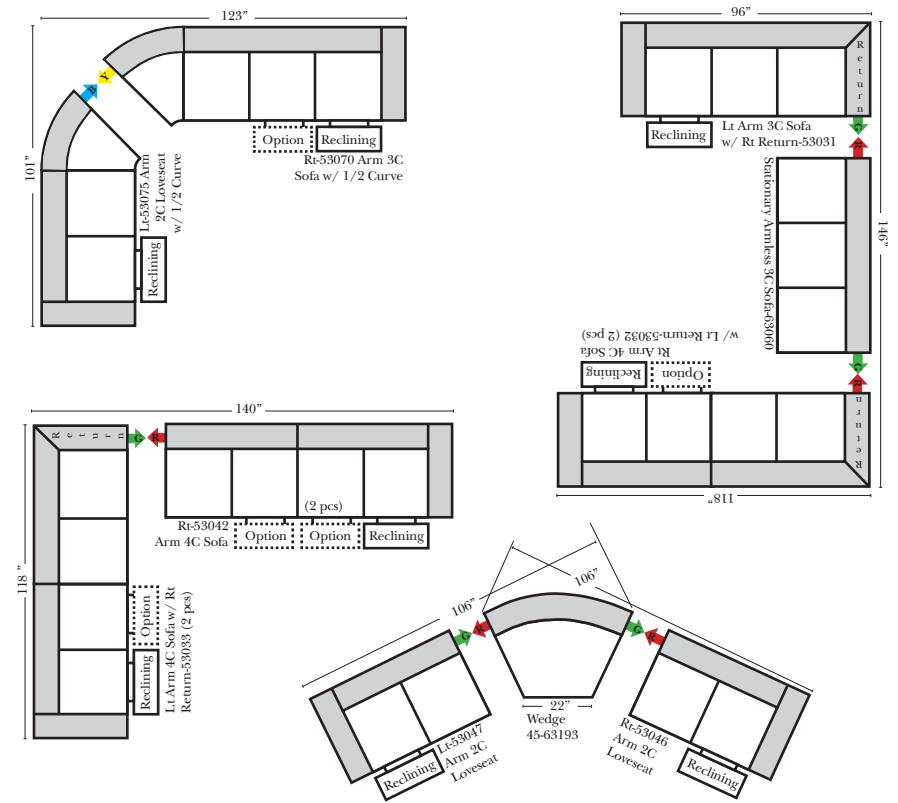

Suggested Configurations

v.12.11.13

The Suggested Configurations below are only a sample of what the imagination can create, please enjoy creating the configuration that fits your lifestyle, using the ideas below and from the items on the opposite page.