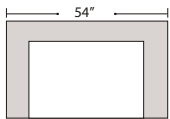

3 Seat Sofa

2 Seat Sofa

Loveseat

Chair & 1/2

Chair

Standard

Ottoman

ottoman

Features

07/06/2012

Standard:

- All Full or Top-Grain Leather
- All hardwood frames

Options:

- Down Seats (Additional Charges Apply)
- No. 33 Firm Seating

Special orders shipped within 4-6 weeks

Note: All sizes are approximate.