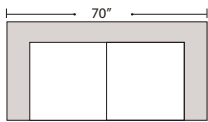

3 Seat Sofa

2 Seat Sofa

Loveseat

Chair & 1/2

Chair

Standard

Ottoman

ottoman

Features

07/06/2012

Standard:

- All Full or Top-Grain Leather
- All hardwood frames

Options:

- Down Seats (Additional Charges Apply)
- No. 33 Firm Seating

Special orders shipped within 4-6 weeks

Note: All sizes are approximate.