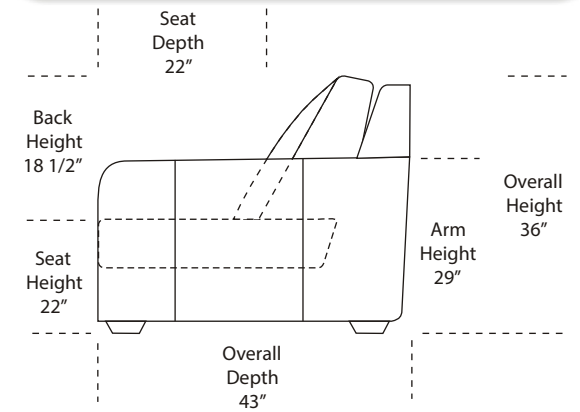

Features

07/06/2012

Standard:

- All Full or Top-Grain Leather
- All hardwood frames

Options:

- Down Seats (Additional Charges Apply)
- No. 33 Firm Seating

Special orders shipped within 4-6 weeks

Note: All sizes are approximate.