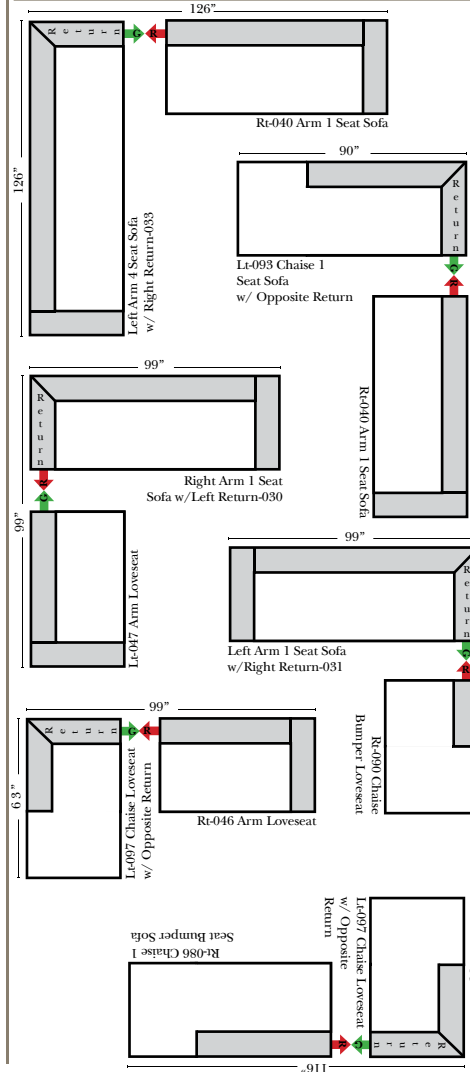

Standard, Armless & Ottomans

Put Green Arrows with Red Arrows to Create Sectional Groups

Bumper Chaise & Return Chaise

Green Arrows with Red Arrows to mix with some of the L-Shaped pieces.

Suggested Configurations

Features

Standard:

- Available in Full & Top Grain Leathers
- Available in Luxury Fabrics
- All Hardwood Frames
- Wood Base - Espresso Finish (N/C Honey Oak Option)

Options:

- Down Seats & Down Backs (additional Charge)
- No. 33 Firm Foam

Sleeper Options: (No Sleepers are available for this style)

Note:

All Dimensions are approximate, if accuracy is crucial, please contact us for validation of the dimensions shown. However, a 1" to 2" variance can still apply due to foam and upholstery.

L-Shape / 90 Degree Sectional

(All 4 seat items ship as one piece if stationary, two pieces if motion installed)

Put Green Arrows with Red Arrows to Create Sectional Groups