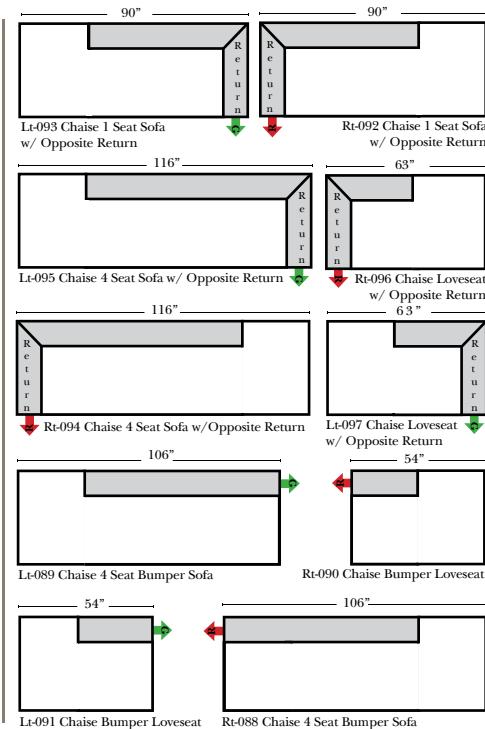

Standard, Armless & Ottomans

Put Green Arrows with Red Arrows to Create Sectional Groups

Bumper Chaise & Return Chaise

Green Arrows with Red Arrows to mix with some of the L-Shaped pieces.

Suggested Configurations

Sleeper Options: (No Sleepers are available for this style)

Note:

All Dimensions are approximate, if accuracy is crucial, please contact us for validation of the dimensions shown. However, a 1" to 2" variance can still apply due to foam and upholstery.

L-Shape / 90 Degree Sectional

(All 4 seat items ship as one piece if stationary, two pieces if motion installed)

Put Green Arrows with Red Arrows to Create Sectional Groups