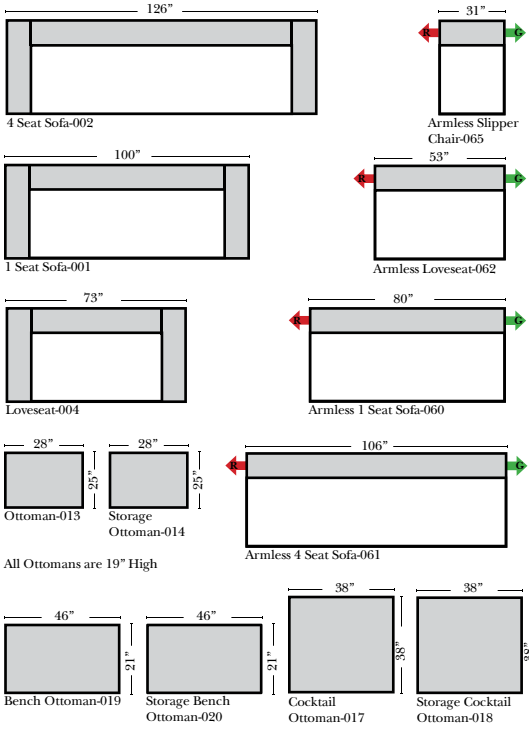

Standard, Armless & Ottomans

Put Green Arrows with Red Arrows to Create Sectional Groups

Bumper Chaise & Return Chaise

Green Arrows with Red Arrows to mix with some of the L-Shaped pieces.

Suggested Configurations

Sleeper Options: (No Sleepers are available for this style)

Note:

All Dimensions are approximate, if accuracy is crucial, please contact us for validation of the dimensions shown. However, a 1" to 2" variance can still apply due to foam and upholstery.

L-Shape / 90 Degree Sectional

(All 4 seat items ship as one piece if stationary, two pieces if motion installed)

Put Green Arrows with Red Arrows to Create Sectional Groups