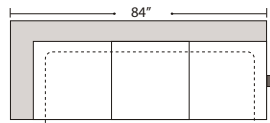

07/06/2012

Features

- Standard:**
- All Full or Top-Grain Leather
 - All hardwood frames

- Options:**
- No. 33 Firm Seating

- Sleeper Options:**
- Deluxe Queen Mattress (Additional Charges Apply)
 - Air Dream Queen Mattress (Additional Charges Apply)

Special orders shipped within 4-6 weeks

Ottomans

Suggested Configurations

Left Arm Queen Sleeper

Right Arm Queen Sleeper

Left Arm Queen Sleeper w 1/2 Curve

Right Arm Queen Sleeper w 1/2 Curve

4 Seat Sofa Double Return
+
Left Arm Sofa
+
Right Arm Sofa

Right Arm Sofa w Lt Return
+
Left Arm Sofa

Right Arm Loveseat
w Lt Return
+
Left Arm Sofa

Right Arm Sofa w 1/2 Curve
+
Left Arm Sofa w 1/2 Curve

Right Arm Loveseat w 1/2 Curve
+
Left Arm Loveseat w 1/2 Curve

Right Arm Loveseat
+
Left Arm Loveseat w RT Return

Left Conversation Loveseat
+
Armless Conversation Loveseat
+
Right Conversation Loveseat

Right Arm Loveseat w 1/2 Curve
+
Left Arm Sofa w 1/2 Curve

Right Arm Loveseat
+
Left Arm 3 Seat Sofa w Rt Return