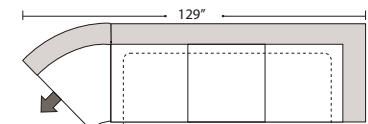

Special orders shipped within 4-6 weeks

Ottomans

Suggested Configurations

Left Arm Queen Sleeper

Right Arm Queen Sleeper

Left Arm Queen Sleeper w 1/2 Curve

Right Arm Queen Sleeper w 1/2 Curve

4 Seat Sofa Double Return
+
Left Arm Sofa
+
Right Arm Sofa

Right Arm Sofa w Lt Return
+
Left Arm Sofa

Right Arm Loveseat
w Lt Return
+
Left Arm Sofa

Right Arm Sofa w 1/2 Curve
+
Left Arm Sofa w 1/2 Curve

Right Arm Loveseat w 1/2 Curve
+
Left Arm Loveseat w 1/2 Curve