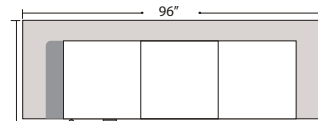

Special orders shipped within 4-6 weeks

Ottomans

Suggested Configurations

Left Arm Queen Sleeper

Right Arm Queen Sleeper

Left Arm Queen Sleeper w 1/2 Curve

Right Arm Queen Sleeper w 1/2 Curve

4 Seat Sofa Double Return
+
Left Arm Sofa
+
Right Arm Sofa

Right Arm Sofa w Lt Return
+
Left Arm Sofa

Right Arm Loveseat
w Lt Return
+
Left Arm Sofa

Right Arm Sofa w 1/2 Curve
+
Left Arm Sofa w 1/2 Curve

Right Arm Loveseat w 1/2 Curve
+
Left Arm Loveseat w 1/2 Curve