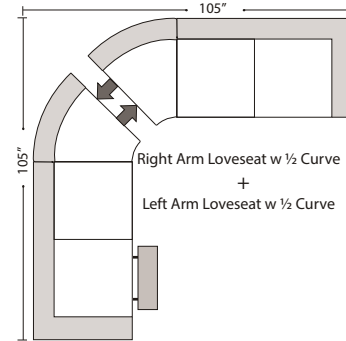

Special orders shipped within 4-6 weeks

Ottomans

Suggested Configurations

Left Arm Queen Sleeper

Right Arm Queen Sleeper

Left Arm Queen Sleeper w 1/2 Curve

Right Arm Queen Sleeper w 1/2 Curve

4 Seat Sofa Double Return
+
Left Arm Sofa
+
Right Arm Sofa

Right Arm Sofa w Lt Return
+
Left Arm Sofa

Right Arm Loveseat
w Lt Return
+
Left Arm Sofa

Right Arm Sofa w 1/2 Curve
+
Left Arm Sofa w 1/2 Curve

Right Arm Loveseat w 1/2 Curve
+
Left Arm Loveseat w 1/2 Curve

Right Arm Loveseat
+
Left Arm Loveseat w RT Return

Left Conversation Loveseat
+
Armless Conversation Loveseat
+
Right Conversation Loveseat

Right Arm Loveseat w 1/2 Curve
+
Left Arm Sofa w 1/2 Curve

Right Arm Loveseat
+
Left Arm 3 Seat Sofa w Rt Return