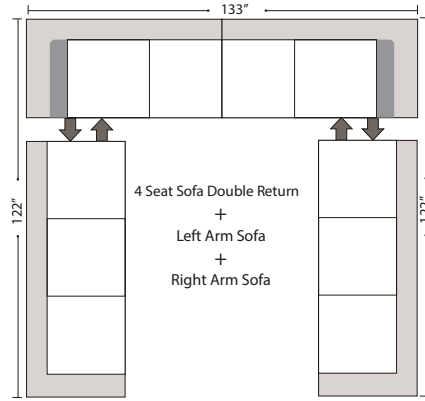

Special orders shipped within 4-6 weeks

Ottomans

Suggested Configurations

Left Arm Queen Sleeper

Right Arm Queen Sleeper

Left Arm Queen Sleeper w 1/2 Curve

Right Arm Queen Sleeper w 1/2 Curve

4 Seat Sofa Double Return
+
Left Arm Sofa
+
Right Arm Sofa

Right Arm Sofa w Lt Return
+
Left Arm Sofa

Right Arm Loveseat
w Lt Return
+
Left Arm Sofa

Right Arm Sofa w 1/2 Curve
+
Left Arm Sofa w 1/2 Curve

Right Arm Loveseat w 1/2 Curve
+
Left Arm Loveseat w 1/2 Curve

Right Arm Loveseat
+
Left Arm Loveseat w RT Return

Left Conversation Loveseat
+
Armless Conversation Loveseat
+
Right Conversation Loveseat

Right Arm Loveseat w 1/2 Curve
+
Left Arm Sofa w 1/2 Curve

Right Arm Loveseat
+
Left Arm 3 Seat Sofa w Rt Return