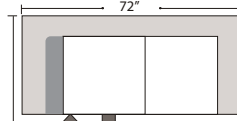

Special orders shipped within 4-6 weeks

Ottomans

Suggested Configurations

Left Arm Queen Sleeper

Right Arm Queen Sleeper

Left Arm Queen Sleeper w 1/2 Curve

Right Arm Queen Sleeper w 1/2 Curve

4 Seat Sofa Double Return
+
Left Arm Sofa
+
Right Arm Sofa

Right Arm Sofa w Lt Return
+
Left Arm Sofa

Right Arm Loveseat
w Lt Return
+
Left Arm Sofa

Right Arm Sofa w 1/2 Curve
+
Left Arm Sofa w 1/2 Curve

Right Arm Loveseat w 1/2 Curve
+
Left Arm Loveseat w 1/2 Curve