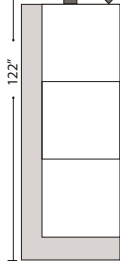

Special orders shipped within 4-6 weeks

Ottomans

Suggested Configurations

Left Arm Queen Sleeper

Right Arm Queen Sleeper

Left Arm Queen Sleeper w 1/2 Curve

Right Arm Queen Sleeper w 1/2 Curve

4 Seat Sofa Double Return
+
Left Arm Sofa
+
Right Arm Sofa

Right Arm Sofa w Lt Return
+
Left Arm Sofa

Right Arm Loveseat
w Lt Return
+
Left Arm Sofa

Right Arm Sofa w 1/2 Curve
+
Left Arm Sofa w 1/2 Curve

Right Arm Loveseat w 1/2 Curve
+
Left Arm Loveseat w 1/2 Curve

Right Arm Loveseat
+
Left Arm Loveseat w RT Return

Left Conversation Loveseat
+
Armless Conversation Loveseat
+
Right Conversation Loveseat

Right Arm Loveseat w 1/2 Curve
+
Left Arm Sofa w 1/2 Curve

Right Arm Loveseat
+
Left Arm 3 Seat Sofa w Rt Return