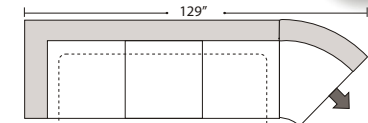

Special orders shipped within 4-6 weeks

Ottomans

Suggested Configurations

Left Arm Queen Sleeper

Right Arm Queen Sleeper

Left Arm Queen Sleeper w 1/2 Curve

Right Arm Queen Sleeper w 1/2 Curve

4 Seat Sofa Double Return
+
Left Arm Sofa
+
Right Arm Sofa

Right Arm Sofa w Lt Return
+
Left Arm Sofa

Right Arm Loveseat
w Lt Return
+
Left Arm Sofa

Right Arm Sofa w 1/2 Curve
+
Left Arm Sofa w 1/2 Curve

Right Arm Loveseat w 1/2 Curve
+
Left Arm Loveseat w 1/2 Curve

Right Arm Loveseat
+
Left Arm Loveseat w RT Return

Left Conversation Loveseat
+
Armless Conversation Loveseat
+
Right Conversation Loveseat

Right Arm Loveseat w 1/2 Curve
+
Left Arm Sofa w 1/2 Curve

Right Arm Loveseat
+
Left Arm 3 Seat Sofa w Rt Return