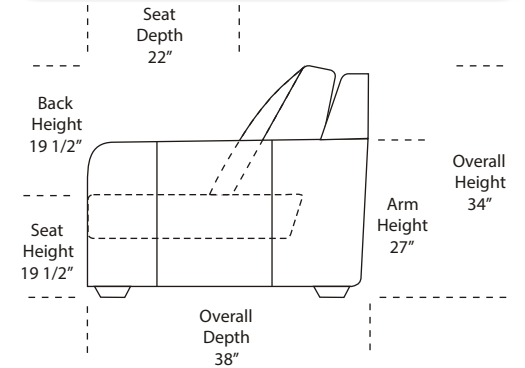

07/06/2012

Features

- Standard:**
- All Full or Top-Grain Leather
 - All hardwood frames

- Options:**
- No. 33 Firm Seating

- Sleeper Options:**
- Deluxe Queen Mattress (Additional Charges Apply)
 - Air Dream Queen Mattress (Additional Charges Apply)

Special orders shipped within 4-6 weeks

Ottomans

Suggested Configurations

Left Arm Queen Sleeper

Right Arm Queen Sleeper

Left Arm Queen Sleeper w 1/2 Curve

Right Arm Queen Sleeper w 1/2 Curve

4 Seat Sofa Double Return
+
Left Arm Sofa
+
Right Arm Sofa

Right Arm Sofa w Lt Return
+
Left Arm Sofa

Right Arm Loveseat
w Lt Return
+
Left Arm Sofa

Right Arm Sofa w 1/2 Curve
+
Left Arm Sofa w 1/2 Curve

Right Arm Loveseat w 1/2 Curve
+
Left Arm Loveseat w 1/2 Curve

Right Arm Loveseat
+
Left Arm Loveseat w RT Return

Left Conversation Loveseat
+
Armless Conversation Loveseat
+
Right Conversation Loveseat

Right Arm Loveseat w 1/2 Curve
+
Left Arm Sofa w 1/2 Curve

Right Arm Loveseat
+
Left Arm 3 Seat Sofa w Rt Return