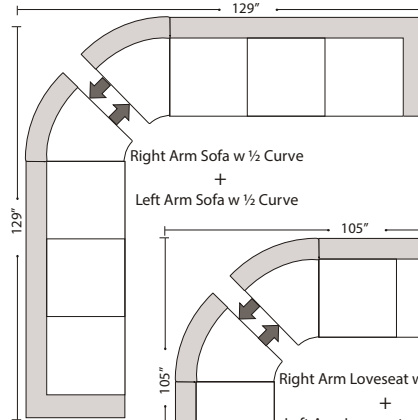

Special orders shipped within 4-6 weeks

Ottomans

Suggested Configurations

Left Arm Queen Sleeper

Right Arm Queen Sleeper

Left Arm Queen Sleeper w 1/2 Curve

Right Arm Queen Sleeper w 1/2 Curve

4 Seat Sofa Double Return
+
Left Arm Sofa
+
Right Arm Sofa

Right Arm Sofa w Lt Return
+
Left Arm Sofa

Right Arm Loveseat
w Lt Return
+
Left Arm Sofa

Right Arm Sofa w 1/2 Curve
+
Left Arm Sofa w 1/2 Curve

Right Arm Loveseat w 1/2 Curve
+
Left Arm Loveseat w 1/2 Curve

Right Arm Loveseat
+
Left Arm Loveseat w RT Return

Left Conversation Loveseat
+
Armless Conversation Loveseat
+
Right Conversation Loveseat

Right Arm Loveseat w 1/2 Curve
+
Left Arm Sofa w 1/2 Curve

Right Arm Loveseat
+
Left Arm 3 Seat Sofa w Rt Return