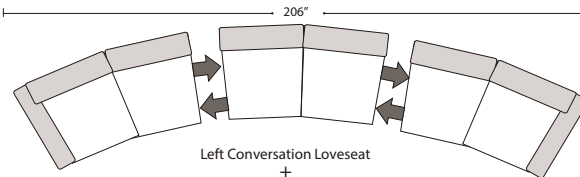

Special orders shipped within 4-6 weeks

Ottomans

Suggested Configurations

Left Arm Queen Sleeper

Right Arm Queen Sleeper

Left Arm Queen Sleeper w 1/2 Curve

Right Arm Queen Sleeper w 1/2 Curve

4 Seat Sofa Double Return
+
Left Arm Sofa
+
Right Arm Sofa

Right Arm Sofa w Lt Return
+
Left Arm Sofa

Right Arm Loveseat
w Lt Return
+
Left Arm Sofa

Right Arm Sofa w 1/2 Curve
+
Left Arm Sofa w 1/2 Curve

Right Arm Loveseat w 1/2 Curve
+
Left Arm Loveseat w 1/2 Curve

Right Arm Loveseat
+
Left Arm Loveseat w RT Return

Left Conversation Loveseat
+
Armless Conversation Loveseat
+
Right Conversation Loveseat

Right Arm Loveseat w 1/2 Curve
+
Left Arm Sofa w 1/2 Curve

Right Arm Loveseat
+
Left Arm 3 Seat Sofa w Rt Return