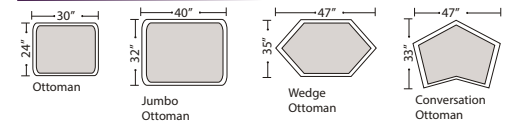

07/06/2012

Features

- Standard:**
- All Full or Top-Grain Leather
 - All hardwood frames

- Options:**
- No. 33 Firm Seating

- Sleeper Options:**
- Deluxe Queen Mattress (Additional Charges Apply)
 - Air Dream Queen Mattress (Additional Charges Apply)

Special orders shipped within 4-6 weeks

Ottomans

Suggested Configurations

Left Arm Queen Sleeper

Right Arm Queen Sleeper

Left Arm Queen Sleeper w 1/2 Curve

Right Arm Queen Sleeper w 1/2 Curve

4 Seat Sofa Double Return
+
Left Arm Sofa
+
Right Arm Sofa