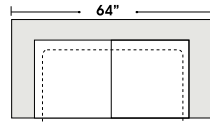

Special orders shipped within 4-6 weeks

Note: All sizes are approximate.

07/06/2012

Suggested Configurations

SLEEPERS

Queen 3 Seat Sleeper

Twin Loveseat Sleeper

Left Arm 3 Seat Queen Sleeper