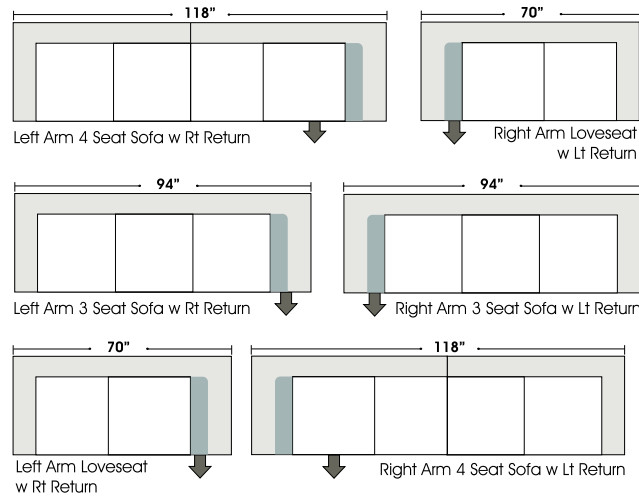

STANDARD

RETURN

ONE ARM

OTTOMANS

07/06/2012

Features

Standard:

- All Full or Top-Grain Leather
- All hardwood frames

Options:

- Down Seats (Additional Charges Apply)
- Down Backs (Additional Charges Apply)
- No. 33 Firm Seating

Sleeper Options:

- Deluxe Queen Mattress (Additional Charges Apply)
- Air Dream Queen Mattress (Additional Charges Apply)

Special orders shipped within 4-6 weeks