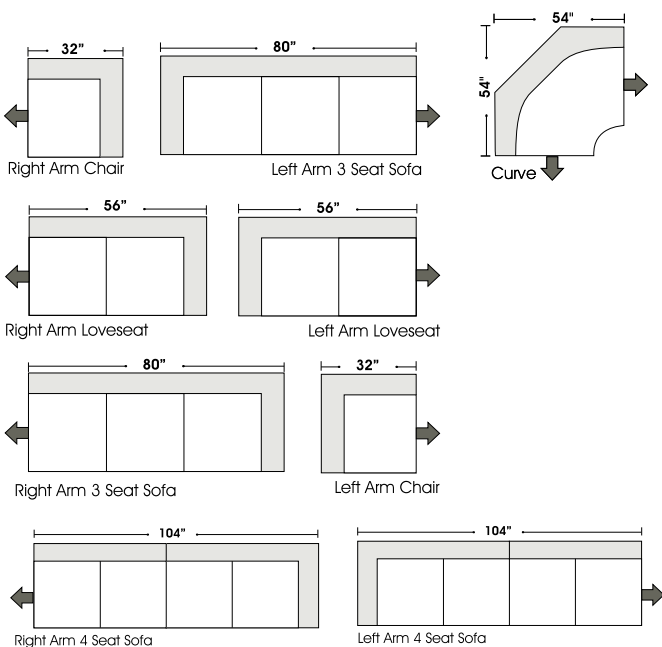

STANDARD

RETURN

ONE ARM

OTTOMANS

07/06/2012

Features

Standard:

- All Full or Top-Grain Leather
- All hardwood frames

Options:

- Down Seats (Additional Charges Apply)
- Down Backs (Additional Charges Apply)
- No. 33 Firm Seating

Sleeper Options:

- Deluxe Queen Mattress (Additional Charges Apply)
- Air Dream Queen Mattress (Additional Charges Apply)

Special orders shipped within 4-6 weeks

Note: All sizes are approximate.

07/06/2012

Suggested Configurations

SLEEPERS

Queen 3 Seat Sleeper

Twin Loveseat Sleeper

Left Arm 3 Seat Queen Sleeper

Left Arm Twin Loveseat Sleeper

Right Arm 3 Seat Queen Sleeper

Right Arm Twin Loveseat Sleeper