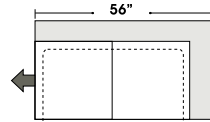

Right Arm Twin Loveseat Sleeper