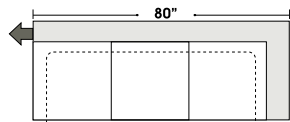

Right Arm 3 Seat Queen Sleeper