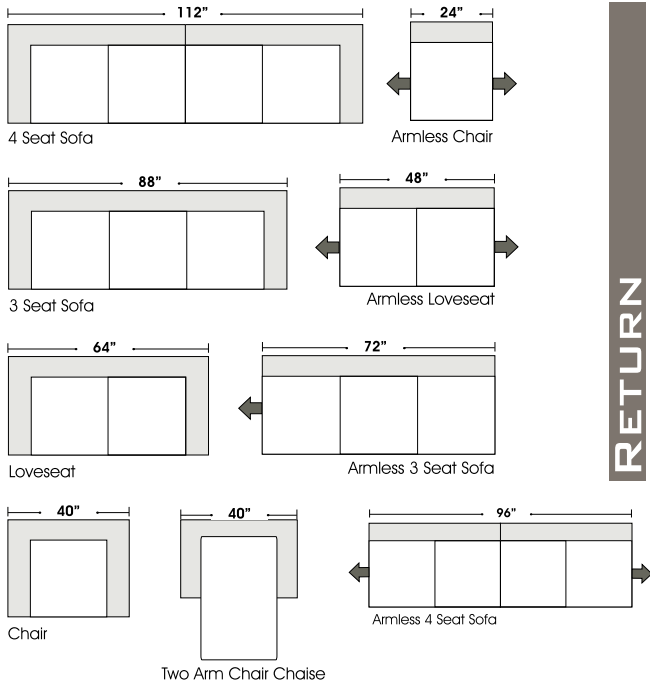

STANDARD

RETURN