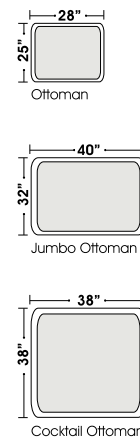

STANDARD

RETURN

ONE ARM

OTTOMANS

07/06/2012

Features

Standard:

- All Full or Top-Grain Leather
- All hardwood frames

Options:

- Down Seats (Additional Charges Apply)
- Down Backs (Additional Charges Apply)
- No. 33 Firm Seating

Sleeper Options:

- Deluxe Queen Mattress (Additional Charges Apply)
- Air Dream Queen Mattress (Additional Charges Apply)

Special orders shipped within 4-6 weeks