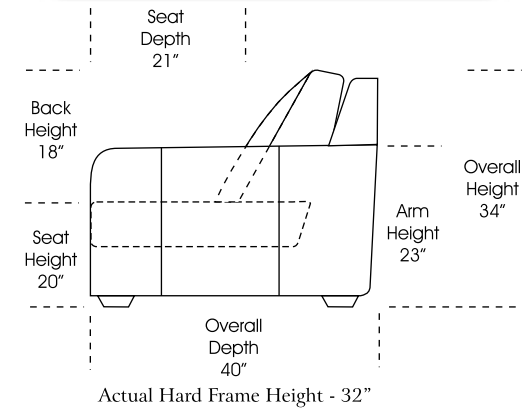

Special orders shipped within 4-6 weeks

Note: All sizes are approximate.

07/06/2012

Suggested Configurations

SLEEPERS

Queen 3 Seat Sleeper

Twin Loveseat Sleeper

Left Arm 3 Seat Queen Sleeper

Left Arm Twin Loveseat Sleeper

Right Arm 3 Seat Queen Sleeper

Right Arm Twin Loveseat Sleeper