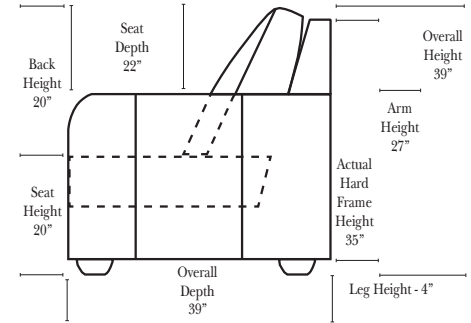

3 Seat Sofa-001

Loveseat-004

Chair-005

Ottoman-013

Ottoman is 19" high