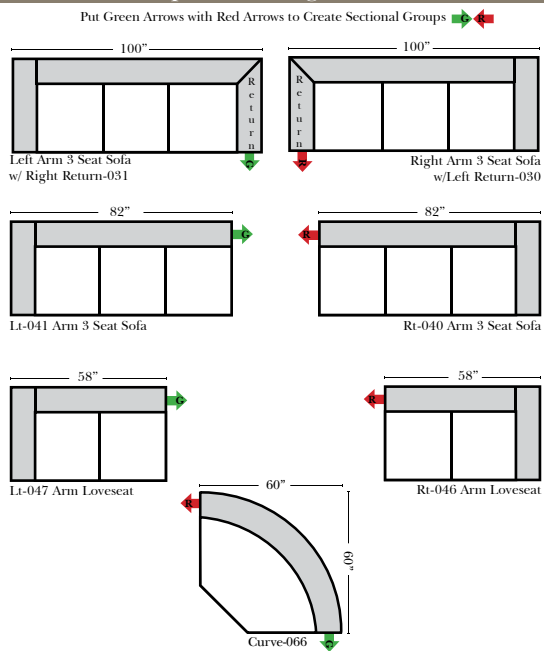

Standard & Ottomans

Sleepers

Suggested Configurations

Specifications & Options

- Standard:**
- Available in Full & Top Grain Leathers
 - Available in Luxury Fabrics
 - All Hardwood Frames
 - Nail Heads - Large & Medium Brass
 - Welting
 - Leg Color - Walnut
- Options Available with No Additional Charge:**
- Change Leg Color to: Cherry, Chocolate, Espresso, Honey Oak, & Shadow
 - No. 33 Firm Foam
- Options that have Additional Charges:**
- Add Down Seats & Backs

Note:
 All Dimensions are approximate, if accuracy is crucial, please contact us for validation of the dimensions shown. However, a 1" to 2" variance can still apply due to foam and upholstery.

L-Shape / 90 Degree Sectional