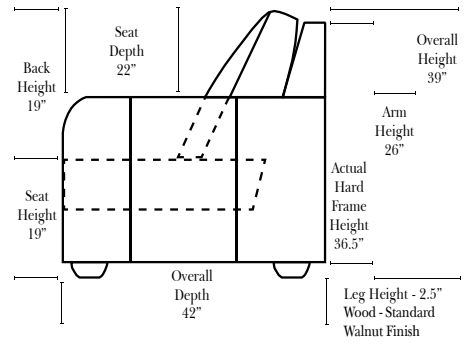

Standard & Ottomans

Sleepers

Suggested Configurations

Specifications & Options

- Standard:**
- Available in Full & Top Grain Leathers
 - Available in Luxury Fabrics
 - All Hardwood Frames
 - Nail Heads - Large & Medium Brass
 - Welting
 - Leg Color - Walnut
- Options Available with No Additional Charge:**
- Change Leg Color to: Cherry, Chocolate, Espresso, Honey Oak, & Shadow
 - No. 33 Firm Foam
- Options that have Additional Charges:**
- Add Down Seats & Backs

Note:
 All Dimensions are approximate, if accuracy is crucial, please contact us for validation of the dimensions shown. However, a 1" to 2" variance can still apply due to foam and upholstery.

L-Shape / 90 Degree Sectional