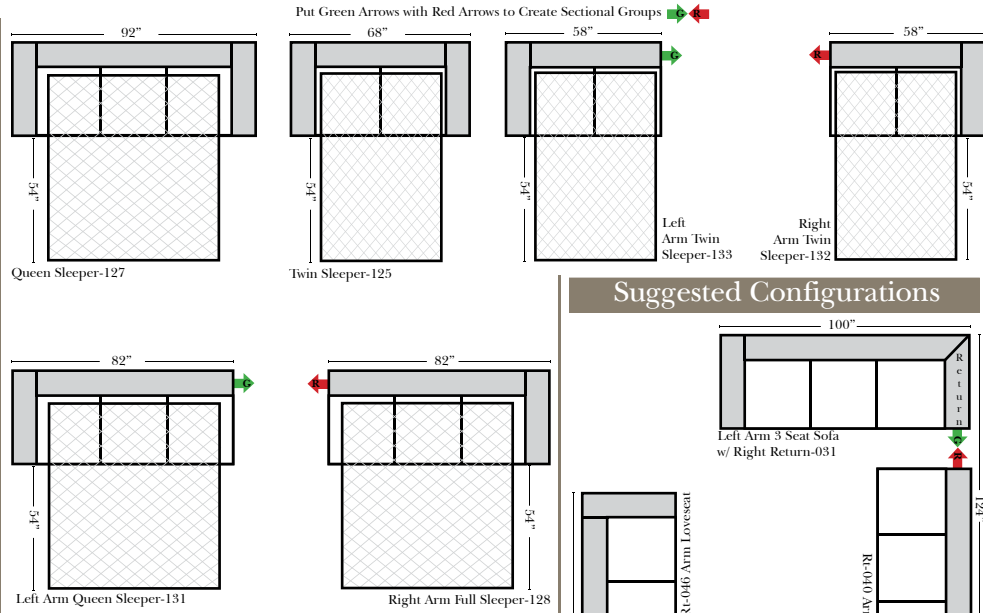

Standard & Ottomans

Sleepers

Suggested Configurations

Specifications & Options

- Standard:**
- Available in Full & Top Grain Leathers
 - Available in Luxury Fabrics
 - All Hardwood Frames
 - Nail Heads - Large & Medium Brass
 - Welting
 - Leg Color - Walnut
- Options Available with No Additional Charge:**
- Change Leg Color to: Cherry, Chocolate, Espresso, Honey Oak, & Shadow
 - No. 33 Firm Foam
- Options that have Additional Charges:**
- Add Down Seats & Backs

Note:
 All Dimensions are approximate, if accuracy is crucial, please contact us for validation of the dimensions shown. However, a 1" to 2" variance can still apply due to foam and upholstery.

L-Shape / 90 Degree Sectional