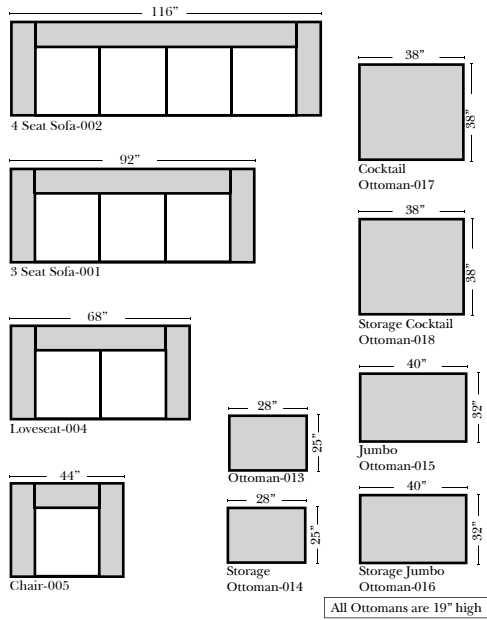

Standard & Ottomans

Sleepers

Suggested Configurations

Specifications & Options

- Standard:**
- Available in Full & Top Grain Leathers
 - Available in Luxury Fabrics
 - All Hardwood Frames
 - Nail Heads - Large & Medium Brass
 - Welting
 - Leg Color - Walnut
- Options Available with No Additional Charge:**
- Change Leg Color to: Cherry, Chocolate, Espresso, Honey Oak, & Shadow
 - No. 33 Firm Foam
- Options that have Additional Charges:**
- Add Down Seats & Backs

Note:
 All Dimensions are approximate, if accuracy is crucial, please contact us for validation of the dimensions shown. However, a 1" to 2" variance can still apply due to foam and upholstery.

L-Shape / 90 Degree Sectional