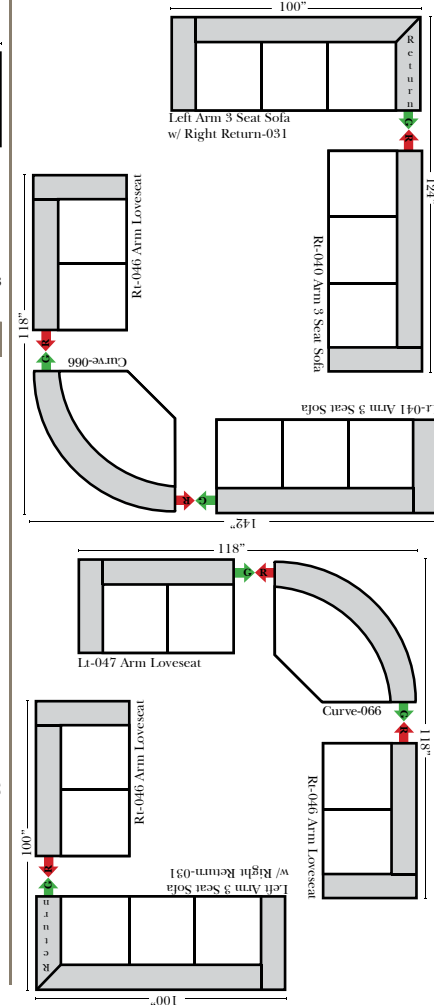

Standard & Ottomans

Sleepers

Suggested Configurations

Specifications & Options

- Standard:**
- Available in Full & Top Grain Leathers
 - Available in Luxury Fabrics
 - All Hardwood Frames
 - Nail Heads - Large & Medium Brass
 - Welting
 - Leg Color - Walnut
- Options Available with No Additional Charge:**
- Change Leg Color to: Cherry, Chocolate, Espresso, Honey Oak, & Shadow
 - No. 33 Firm Foam
- Options that have Additional Charges:**
- Add Down Seats & Backs

Note:
 All Dimensions are approximate, if accuracy is crucial, please contact us for validation of the dimensions shown. However, a 1" to 2" variance can still apply due to foam and upholstery.

L-Shape / 90 Degree Sectional