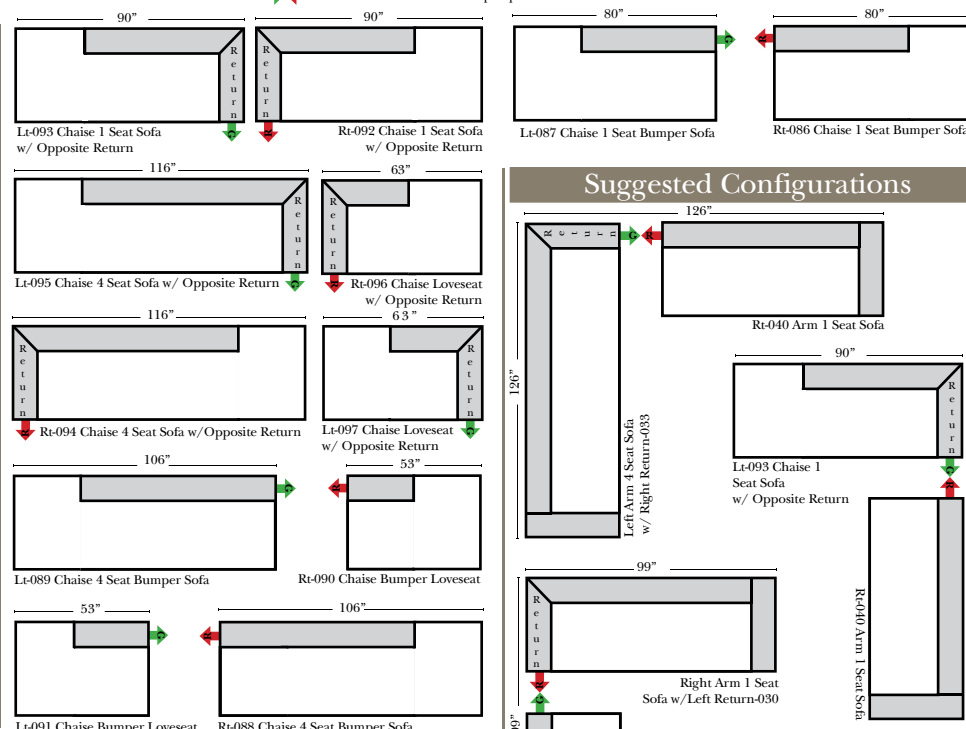

## Standard, Armless & Ottomans

Put Green Arrows with Red Arrows to Create Sectional Groups

## Bumper Chaise & Return Chaise

Green Arrows with Red Arrows to mix with some of the L-Shaped pieces.

### Note:

All Dimensions are approximate, if accuracy is crucial, please contact us for validation of the dimensions shown. However, a 1" to 2" variance can still apply due to foam and upholstery.

## L-Shape / 90 Degree Sectional (All 4 seat items ship as one piece if stationary, two pieces if motion installed)

Put Green Arrows with Red Arrows to Create Sectional Groups