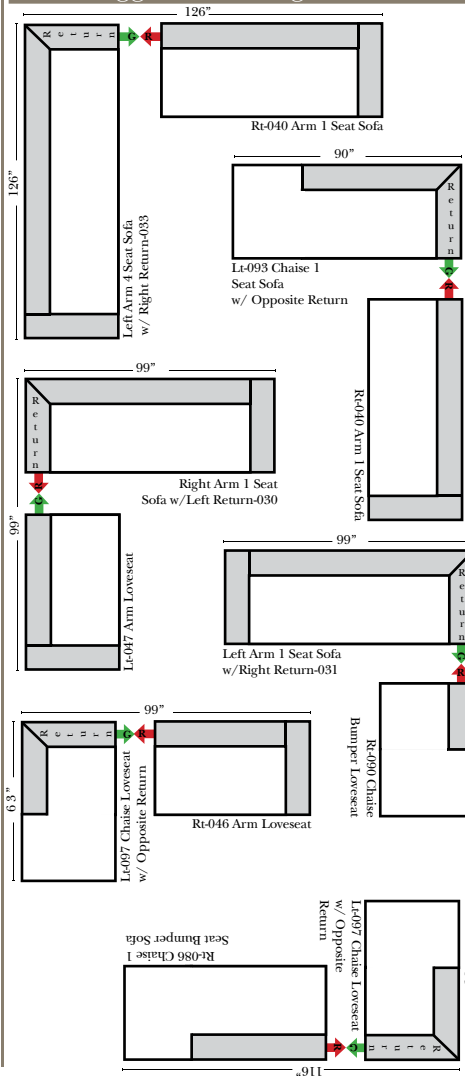

## Standard, Armless & Ottomans

Put Green Arrows with Red Arrows to Create Sectional Groups

## Suggested Configurations

### Note:

All Dimensions are approximate, if accuracy is crucial, please contact us for validation of the dimensions shown. However, a 1" to 2" variance can still apply due to foam and upholstery.

## L-Shape / 90 Degree Sectional (All 4 seat items ship as one piece if stationary, two pieces if motion installed)

Put Green Arrows with Red Arrows to Create Sectional Groups