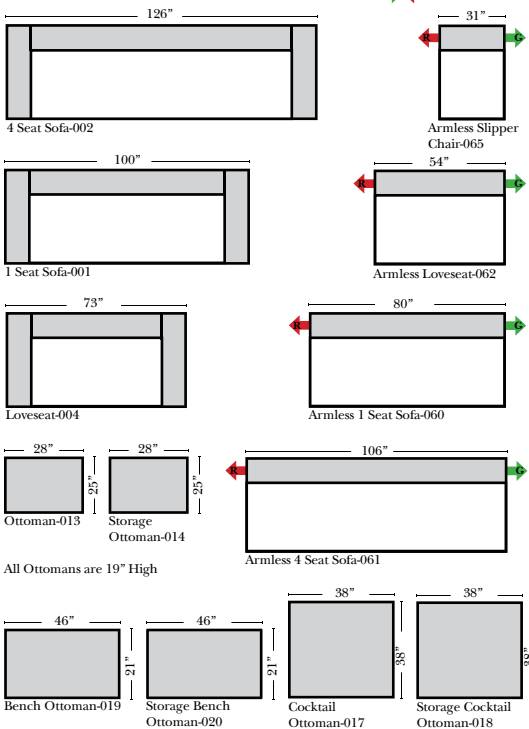

## Standard, Armless & Ottomans

Put Green Arrows with Red Arrows to Create Sectional Groups

## Bumper Chaise & Return Chaise

Green Arrows with Red Arrows to mix with some of the L-Shaped pieces.

### Note:

All Dimensions are approximate, if accuracy is crucial, please contact us for validation of the dimensions shown. However, a 1" to 2" variance can still apply due to foam and upholstery.

## L-Shape / 90 Degree Sectional (All 4 seat items ship as one piece if stationary, two pieces if motion installed)

Put Green Arrows with Red Arrows to Create Sectional Groups