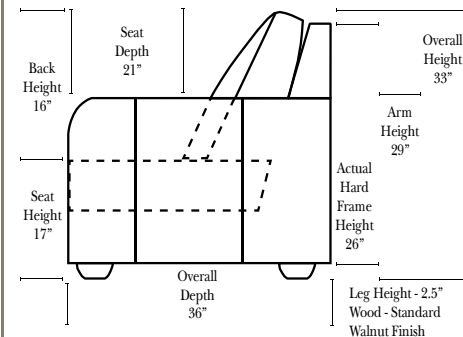

Suggested Configurations