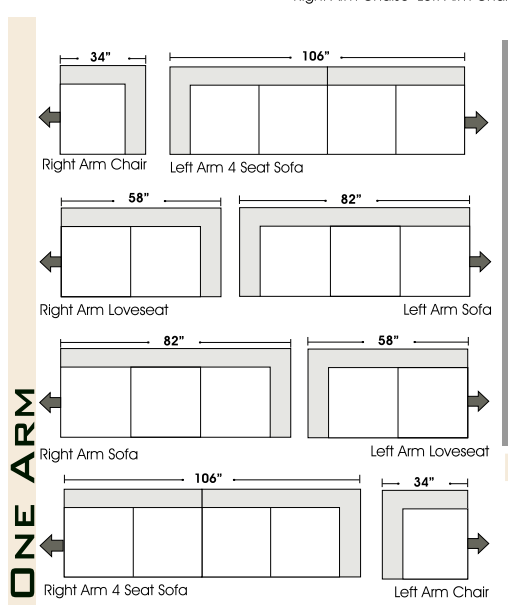

Features 07/06/2012

Standard:

- All Full or Top-Grain Leather
- All hardwood frames

Options:

- Down Pillow Tops (Additional Charges Apply)
- No. 33 Firm Seating

Special orders shipped within 4-6 weeks

Suggested Configurations