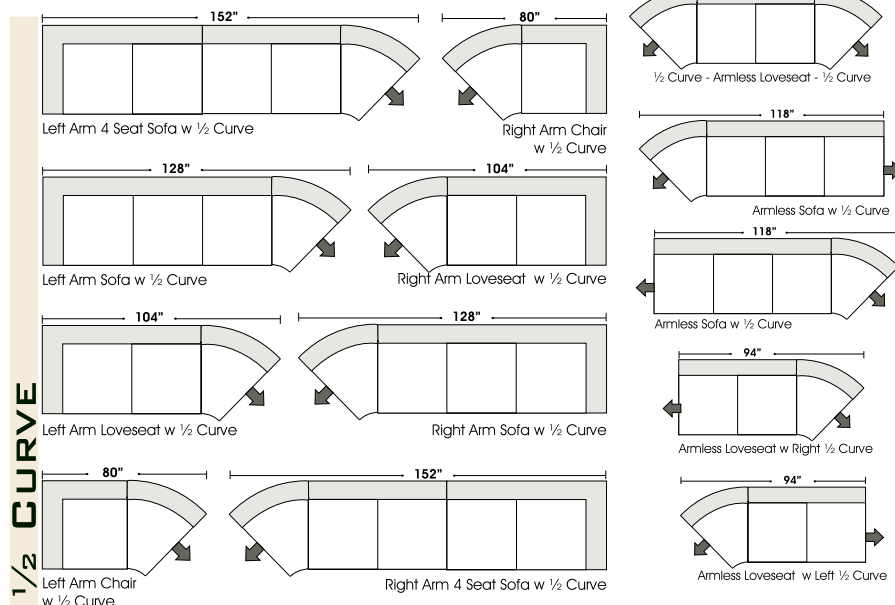

Features 07/06/2012

Standard:

- All Full or Top-Grain Leather
- All hardwood frames

Options:

- Down Pillow Tops (Additional Charges Apply)
- No. 33 Firm Seating

Special orders shipped within 4-6 weeks

Suggested Configurations