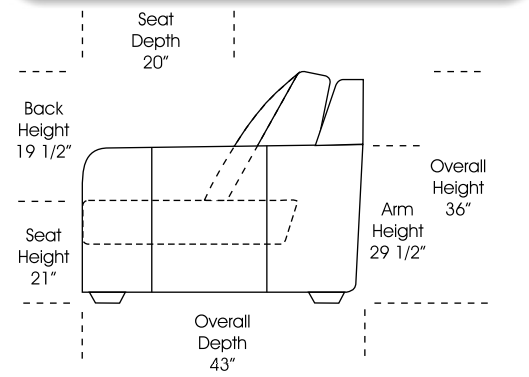

Features 07/06/2012

Standard:

- All Full or Top-Grain Leather
- All hardwood frames

Options:

- Down Pillow Tops (Additional Charges Apply)
- No. 33 Firm Seating

Special orders shipped within 4-6 weeks

Suggested Configurations