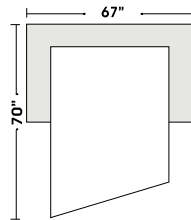

2 Arm Left Angle Chaise & 1/2

OTTOMANS