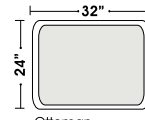

Curve & 1/2

2 Arm Right Angle Chaise & 1/2

2 Arm Left Angle Chaise & 1/2

OTTOMANS

Ottoman

Left Angle Ottoman

Right Angle Ottoman

Cocktail Ottoman

Special orders shipped within 4-6 weeks

Actual Hard Frame Height - 26"

Note: All sizes are approximate.

07/06/2012

Suggested Configurations