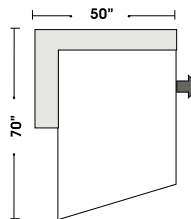

Left Arm Angle Chaise & 1/2

Features

Standard:

- All Full or Top-Grain Leather
- Available in Luxury Fabrics
- All hardwood frames

Options:

- Down Seats (Additional Charges Apply)
- Down Backs (Additional Charges Apply)
- No. 33 Firm Seating
- Chrome Legs

Special orders shipped within 4-6 weeks