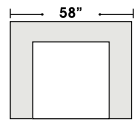

07/06/2012

STANDARD

3 Seat Super Sofa

2 Seat Sofa

Chair

Armless 2 Seat Sofa

Chair & 1/2f

Armless Chair & 1/2

Special orders shipped within 4-6 weeks

Actual Hard Frame Height - 26"

Note: All sizes are approximate.

07/06/2012

Suggested Configurations