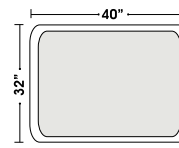

Curve & 1/2

2 Arm Right Angle Chaise & 1/2

2 Arm Left Angle Chaise & 1/2

OTTOMANS

Ottoman

Left Angle Ottoman

Right Angle Ottoman

Cocktail Ottoman

Special orders shipped within 4-6 weeks

Actual Hard Frame Height - 26"

Note: All sizes are approximate.

07/06/2012

Suggested Configurations