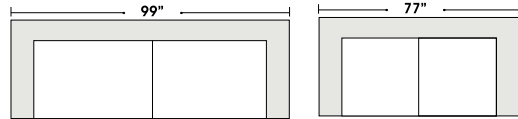

07/06/2012

STANDARD

3 Seat Super Sofa

2 Seat Sofa

Chair

Armless 2 Seat Sofa

Chair & 1/2f

Armless Chair & 1/2

Curve & 1/2

2 Arm Right Angle Chaise & 1/2

2 Arm Left Angle Chaise & 1/2

OTTOMANS

Ottoman

Left Angle Ottoman

Right Angle Ottoman

Cocktail Ottoman

Special orders shipped within 4-6 weeks

Actual Hard Frame Height - 26"

Note: All sizes are approximate.

07/06/2012

Suggested Configurations