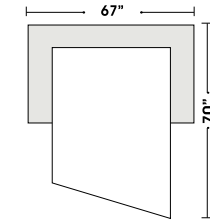

2 Arm Right Angle Chaise & 1/2