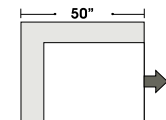

Left Arm Chair & 1/2