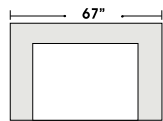

07/06/2012

STANDARD

3 Seat Super Sofa

2 Seat Sofa

Chair

Armless 2 Seat Sofa

Chair & 1/2f

Armless Chair & 1/2

Special orders shipped within 4-6 weeks

Actual Hard Frame Height - 26"

Note: All sizes are approximate.

07/06/2012

Suggested Configurations