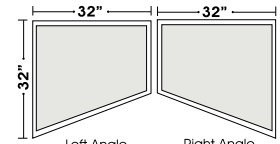

Curve & 1/2

2 Arm Right Angle Chaise & 1/2

2 Arm Left Angle Chaise & 1/2

OTTOMANS

Ottoman

Left Angle Ottoman

Right Angle Ottoman

Cocktail Ottoman

Special orders shipped within 4-6 weeks

Actual Hard Frame Height - 26"

Note: All sizes are approximate.

07/06/2012

Suggested Configurations