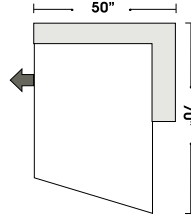

Jumbo Ottoman

ONE ARM

Right Arm Chair & 1/2

Left Arm 3 Seat Super Sofa

Right Arm Angle Chaise & 1/2

Right Arm 2 Seat Sofa

Left Arm 2 Seat Sofa

Right Arm 3 Seat Super Sofa

Special orders shipped within 4-6 weeks

Actual Hard Frame Height - 26"

Note: All sizes are approximate.

07/06/2012

Suggested Configurations