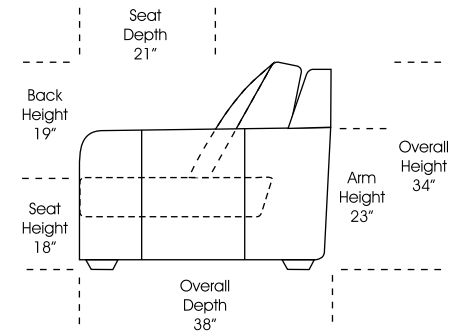

Special orders shipped within 4-6 weeks

Actual Hard Frame Height - 26"

Note: All sizes are approximate.

07/06/2012

Suggested Configurations