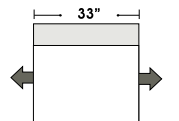

07/06/2012

STANDARD

3 Seat Super Sofa

2 Seat Sofa

Chair

Armless 2 Seat Sofa

Chair & 1/2f

Armless Chair & 1/2

Special orders shipped within 4-6 weeks

Actual Hard Frame Height - 26"

Note: All sizes are approximate.

07/06/2012

Suggested Configurations