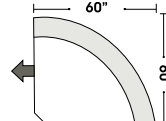

07/06/2012

STANDARD

3 Seat Super Sofa

2 Seat Sofa

Chair

Armless 2 Seat Sofa

Chair & 1/2f

Armless Chair & 1/2

Curve & 1/2

2 Arm Right Angle Chaise & 1/2

2 Arm Left Angle Chaise & 1/2

OTTOMANS

Ottoman

Left Angle Ottoman

Right Angle Ottoman

Cocktail Ottoman

Special orders shipped within 4-6 weeks

Actual Hard Frame Height - 26"

Note: All sizes are approximate.

07/06/2012

Suggested Configurations