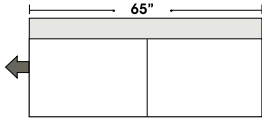

07/06/2012

STANDARD

3 Seat Super Sofa

2 Seat Sofa

Chair

Armless 2 Seat Sofa

Chair & 1/2f

Armless Chair & 1/2

Curve & 1/2

2 Arm Right Angle Chaise & 1/2

2 Arm Left Angle Chaise & 1/2

OTTOMANS

Ottoman

Left Angle Ottoman

Right Angle Ottoman

Cocktail Ottoman

Special orders shipped within 4-6 weeks

Actual Hard Frame Height - 26"

Note: All sizes are approximate.

07/06/2012

Suggested Configurations