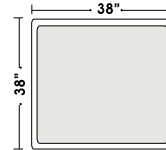

Curve & 1/2

2 Arm Right Angle Chaise & 1/2

2 Arm Left Angle Chaise & 1/2

OTTOMANS

Ottoman

Left Angle Ottoman

Right Angle Ottoman

Cocktail Ottoman

Special orders shipped within 4-6 weeks

Actual Hard Frame Height - 26"

Note: All sizes are approximate.

07/06/2012

Suggested Configurations