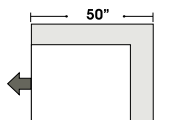

Right Arm Chair & 1/2