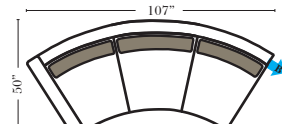

## Standard

3C Sofa-13001

2C Loveseat-13004

Chair-13005

Push Back Recliner-13012

Oval Ottoman-20163

Crescent Ottoman-20026

Ottomans are 20" high

## Curve Sectional

Put Blue Arrows with Yellow Arrows to Create Sectional Groups

Rt-13040 Arm 3C Sofa

Lt-13041 Arm 3C Sofa

Rt-13046 Arm 2C Loveseat

Lt-13047 Arm 2C Loveseat

Armless Chair-13063

4C Conversation Sofa-13102