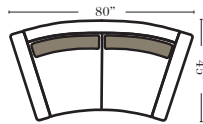

## Standard

3C Sofa-13001

2C Loveseat-13004

Chair-13005

Push Back Recliner-13012

Oval Ottoman-20163

Crescent Ottoman-20026

Ottomans are 20" high

## Curve Sectional

Put Blue Arrows with Yellow Arrows to Create Sectional Groups

Rt-13040 Arm 3C Sofa

Lt-13041 Arm 3C Sofa

Rt-13046 Arm 2C Loveseat

Lt-13047 Arm 2C Loveseat

Armless Chair-13063

4C Conversation Sofa-13102