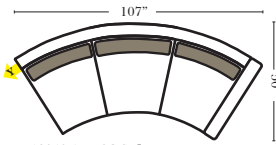

## Standard

3C Sofa-13001

2C Loveseat-13004

Chair-13005

Push Back Recliner-13012

Oval Ottoman-20163

Crescent Ottoman-20026

Ottomans are 20" high

## Curve Sectional

Put Blue Arrows with Yellow Arrows to Create Sectional Groups

Rt-13040 Arm 3C Sofa

Lt-13041 Arm 3C Sofa

Rt-13046 Arm 2C Loveseat

Lt-13047 Arm 2C Loveseat

Armless Chair-13063

4C Conversation Sofa-13102