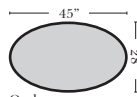

## Standard

3C Sofa-13001

2C Loveseat-13004

Chair-13005

Push Back Recliner-13012

Oval Ottoman-20163

Crescent Ottoman-20026

Ottomans are 20" high

## Curve Sectional

Put Blue Arrows with Yellow Arrows to Create Sectional Groups

Rt-13040 Arm 3C Sofa

Lt-13041 Arm 3C Sofa

Rt-13046 Arm 2C Loveseat

Lt-13047 Arm 2C Loveseat

Armless Chair-13063

4C Conversation Sofa-13102