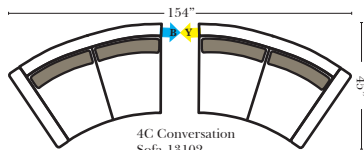

## Standard

3C Sofa-13001

2C Loveseat-13004

Chair-13005

Push Back Recliner-13012

Oval Ottoman-20163

Crescent Ottoman-20026

Ottomans are 20" high

## Curve Sectional

Put Blue Arrows with Yellow Arrows to Create Sectional Groups

Rt-13040 Arm 3C Sofa

Lt-13041 Arm 3C Sofa

Rt-13046 Arm 2C Loveseat

Lt-13047 Arm 2C Loveseat

Armless Chair-13063

4C Conversation Sofa-13102