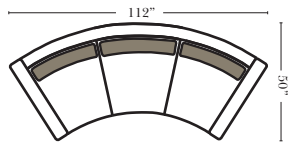

## Standard

3C Sofa-13001

2C Loveseat-13004

Chair-13005

Push Back Recliner-13012

Oval Ottoman-20163

Crescent Ottoman-20026

Ottomans are 20" high

## Curve Sectional

Put Blue Arrows with Yellow Arrows to Create Sectional Groups

Rt-13040 Arm 3C Sofa

Lt-13041 Arm 3C Sofa

Rt-13046 Arm 2C Loveseat

Lt-13047 Arm 2C Loveseat

Armless Chair-13063

4C Conversation Sofa-13102