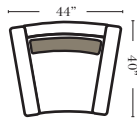

## Standard

3C Sofa-13001

2C Loveseat-13004

Chair-13005

Push Back Recliner-13012

Oval Ottoman-20163

Crescent Ottoman-20026

Ottomans are 20" high

## Curve Sectional

Put Blue Arrows with Yellow Arrows to Create Sectional Groups

Rt-13040 Arm 3C Sofa

Lt-13041 Arm 3C Sofa

Rt-13046 Arm 2C Loveseat

Lt-13047 Arm 2C Loveseat

Armless Chair-13063

4C Conversation Sofa-13102