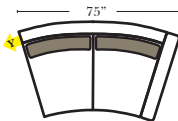

## Standard

3C Sofa-13001

2C Loveseat-13004

Chair-13005

Push Back Recliner-13012

Oval Ottoman-20163

Crescent Ottoman-20026

Ottomans are 20" high

## Curve Sectional

Put Blue Arrows with Yellow Arrows to Create Sectional Groups

Rt-13040 Arm 3C Sofa

Lt-13041 Arm 3C Sofa

Rt-13046 Arm 2C Loveseat

Lt-13047 Arm 2C Loveseat

Armless Chair-13063

4C Conversation Sofa-13102