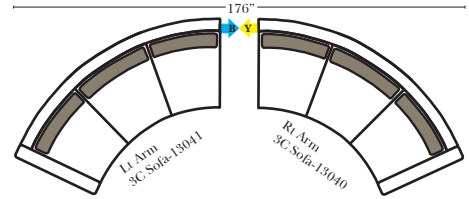

Feature & Options

Standard:

- Available in Full & Top Grain Leathers
- Available in Luxury Fabrics
- All Hardwood Frames

Options Available with No Additional Charge:

- No. 33 Firm Foam
- Base finish options - Espresso Only

Options that have Additional Charges:

- Down Seats & Down Backs (additional Charge)
- Down not available on Push back Recliner