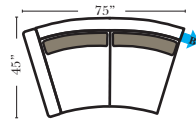

## Standard

3C Sofa-13001

2C Loveseat-13004

Chair-13005

Push Back Recliner-13012

Oval Ottoman-20163

Crescent Ottoman-20026

Ottomans are 20" high

## Curve Sectional

Put Blue Arrows with Yellow Arrows to Create Sectional Groups

Rt-13040 Arm 3C Sofa

Lt-13041 Arm 3C Sofa

Rt-13046 Arm 2C Loveseat

Lt-13047 Arm 2C Loveseat

Armless Chair-13063

4C Conversation Sofa-13102