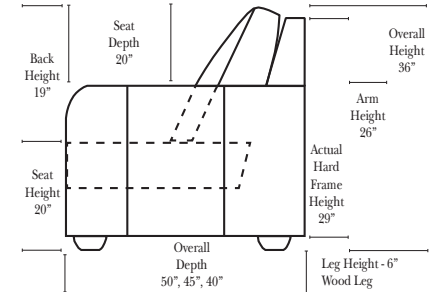

Feature & Options

Standard:

- Available in Full & Top Grain Leathers
- Available in Luxury Fabrics
- All Hardwood Frames

Options Available with No Additional Charge:

- No. 33 Firm Foam
- Base finish options - Espresso Only

Options that have Additional Charges:

- Down Seats & Down Backs (additional Charge)
- Down not available on Push back Recliner