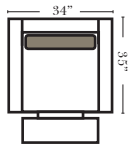

## Standard

3C Sofa-13001

2C Loveseat-13004

Chair-13005

Push Back Recliner-13012

Oval Ottoman-20163

Crescent Ottoman-20026

Ottomans are 20" high

## Curve Sectional

Put Blue Arrows with Yellow Arrows to Create Sectional Groups

Rt-13040 Arm 3C Sofa

Lt-13041 Arm 3C Sofa

Rt-13046 Arm 2C Loveseat

Lt-13047 Arm 2C Loveseat

Armless Chair-13063

4C Conversation Sofa-13102