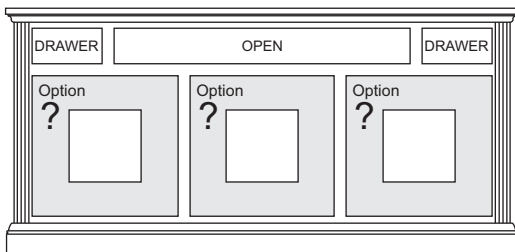

FINISH

HARDWARE

DOOR	DRAWER
-------------	---------------

Door
For bookcase (top section)
(additional cost)

LEFT	RIGHT
Glass Wood	Glass Wood

C4

R
2 - Drawer

LED Lights