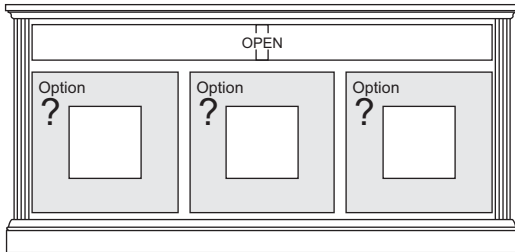

C1

Non Media Cabinet

Option Selections:

(Write selection on WHITE / GREY boxes)

D	G	K	R	M
Glass Door w/ 1 adj sh	Glass Door w/ 1 adj sh	SPK Door w/ 1 adj sh	3 - Drawer	2 - Drawer w/ SPK Drop-Door

C2

Option Selections: