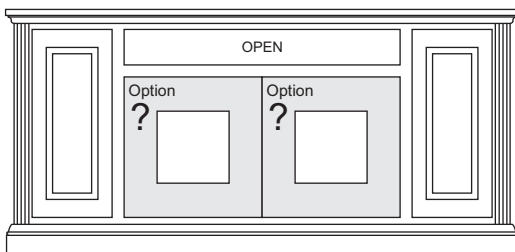

D
Wood Door w/ 1 adj sh

Style Option

MM
With Fluting
MN
Without Fluting

Wood Selection

C3

66" or 70" Wide Only

G
Glass Door w/ 1 adj sh

K
SPK Door w/ 1 adj sh