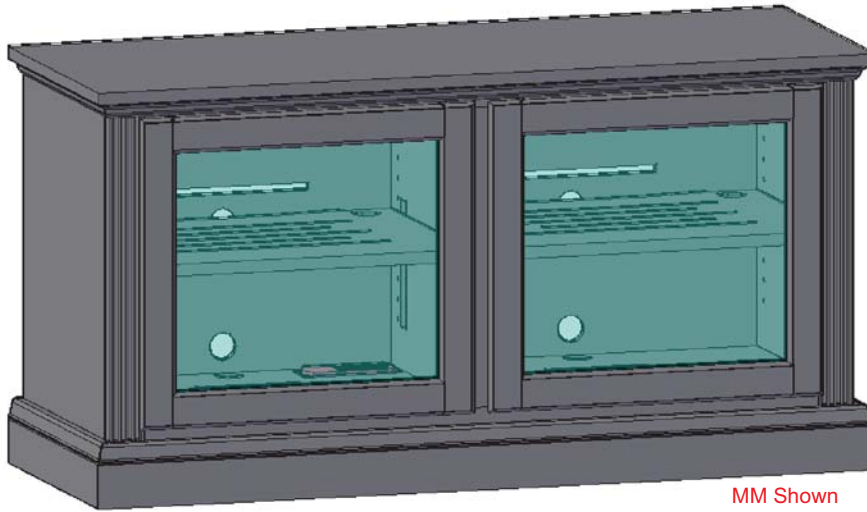

M-(C7-C9)[MM]

[MN] also available (no fluting)

Madison (Short)

CUSTOMER:

DATE: P.O.

MM Shown

Choose a size:

☐ 48" M-48[MM]
☐ 52" M-52[MM]