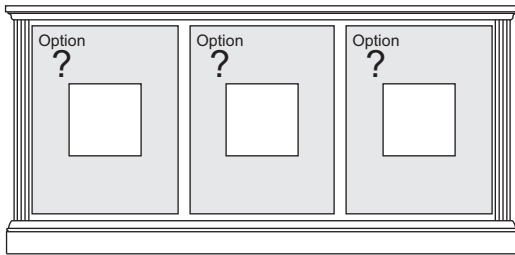

GA-T [MM]

[MN] also available (no fluting)

Madison (Tall)

CUSTOMER:

DATE: P.O.

C1

Option Selections:

(Write selection on WHITE / GREY boxes)

D	G	K	R	M
Wood Door w/ 1 adj sh	Glass Door w/ 1 adj sh	SPK Door w/ 1 adj sh	3 - Drawer	2 - Drawer w/ SPK Drop-Door

C2

Option Selections

Write selection on WHITE/GREY boxes

D
Wood Door w/ 1 adj sh

Style Option

MM
With Fluting
MN
Without Fluting

Wood Selection

C3

66" or 70" Wide Only

G
Glass Door w/ 1 adj sh

K
SPK Door w/ 1 adj sh

FINISH

HARDWARE

DOOR	DRAWER

Door
For bookcase (top section)
(additional cost)

LEFT	RIGHT
Glass Wood	Glass Wood

C4

R
2 - Drawer

LED Lights

QTY

Additional Wood Shelves

QTY

Glass Shelves
(Specify location / QTY)

QTY