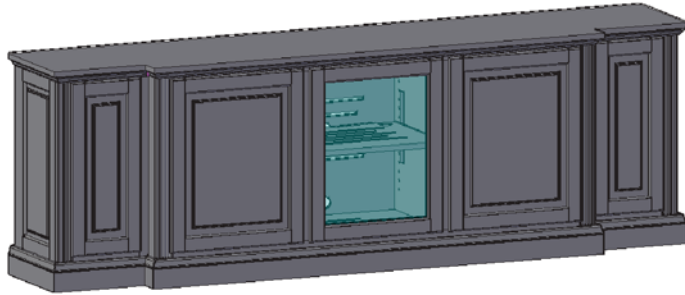

SPECIFICATIONS

C1

C2

C3

C4

Featuring:

- Excellent ventilation in the console floor, backs and shelves.
- Smart holes & cut-outs for easy wire management throughout.
- Three prong power harness.
- Adjustable, VENTED shelves.
- Paneled Ends Standard