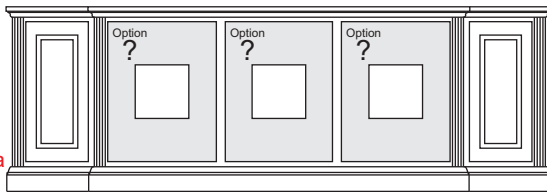

C1

☐ Non Media Cabinet

(Write selection on WHITE / GREY boxes)

W	G	K	R	M
Wood Door w/ 1 adj sh	Glass Door w/ 1 adj sh	SPK Door w/ 1 adj sh	3 - Drawer	2 - Drawer w/ SPK Drop-Door

C2