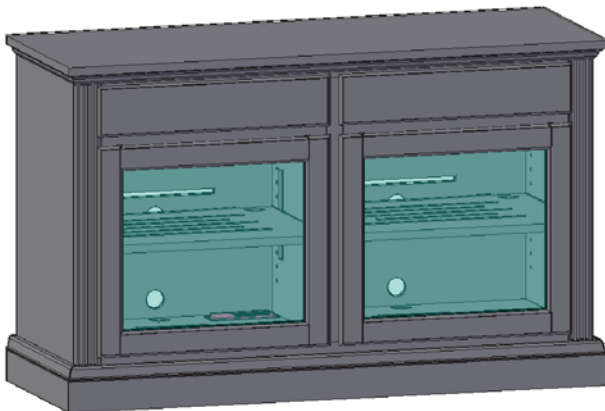

C9

Sizing Info

CONSOLE DATA: [MM] [TALL]		
	UNIT 48	UNIT 52
Width	48	52
Width (OA) (TOP)	50.25	54.25
Width (OA) BASE-MOLDING (APPROX)	50	54
Height	31.0625	31.0625
Depth (OA) (TOP)	18.625	18.625
Depth (OA) BASE-MOLDING (APPROX)	18.5	18.5
Depth (inside)	16.5	
[C7] Horz Space (L/R)	21	23
[C7] Vert Space (Door)	23.8125	23.8125
[C7] Drawer Width (inside) (L/R)	18.9375	20.9375
[C8] Horz Space (L/R)	21	23
[C8] Vert Space (Door)	18.3125	18.3125
[C8] Horz Space (Soundbar)	43.5	47.5
[C8] Vert Space (Soundbar)	4	4
[C9] Horz Space (L/R)	21	23
[C9] Vert Space (Door)	18.3125	18.3125
[C9] Horz Space (Drawer)	21	23
[C9] Vert Space (Drawer)	4	4
[C9] Drawer Width (inside) (approx)	20.1875	22.1875
[C9] Drawer Height (inside) (approx)	2	2
Drawer Depth (inside)	15	15

*Non-Media C7 & C9: All Depths -2"