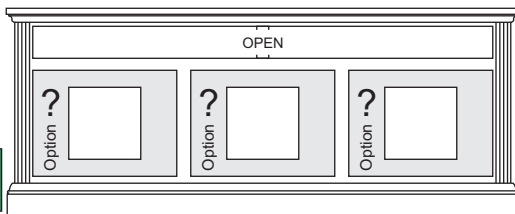

M-[MM]

[MN] also available (no fluting)

Madison (Short)

CUSTOMER:

DATE:

P.O.

Choose a size:

- ☐ 62" M-62[MM]
- ☐ 66" M-66[MM]
- ☐ 70" M-70[MM]

C1

Non Media Cabinet

Option Selections:

(Write selection on WHITE / GREY boxes)

Option Selections:

Write selection on WHITE/GREY boxes

Wood Selection

FINISH

HARDWARE

DOOR DRAWER

Style Option

PANELED END

ADDITIONAL SHELF

QTY

C2

C3

66" or 70" Wide Only

C4