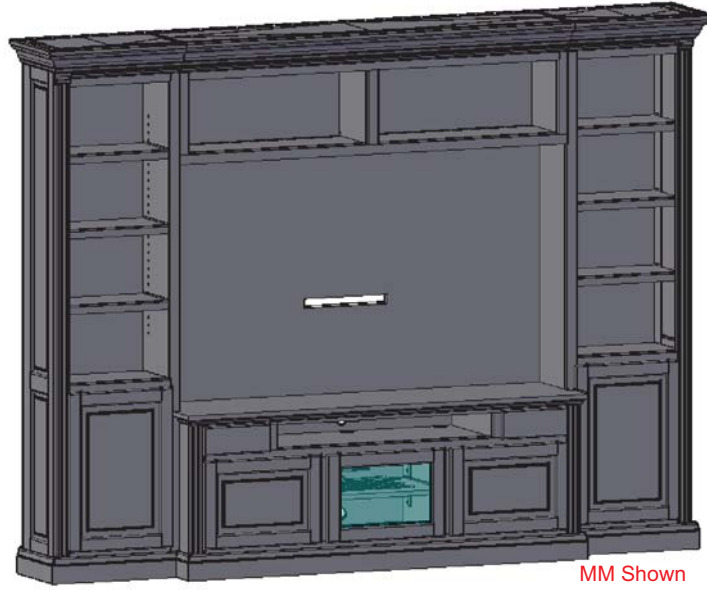

GA- [MM]

[MN] also available (no fluting)

Madison

(Short)

CUSTOMER:

DATE: P.O.

MM Shown