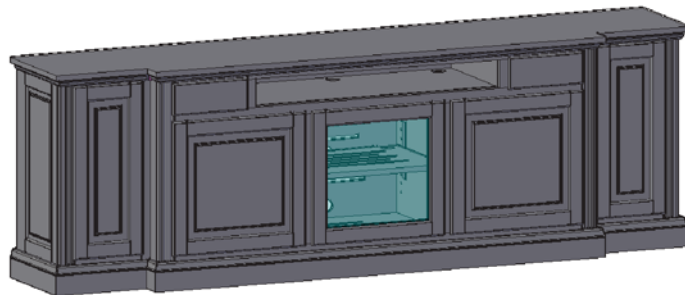

SPECIFICATIONS

C1

C2

C3

C4

Featuring:

- Excellent ventilation in the console floor, backs and shelves.
- Smart holes & cut-outs for easy wire management throughout.
- Three prong power harness.
- Adjustable, VENTED shelves.
- Paneled Ends Standard