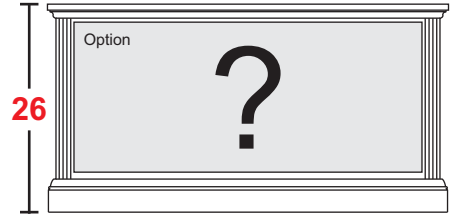

M-(C7-C9)[MM]

[MN] also available (no fluting)

Madison (Short)

CUSTOMER:

DATE: P.O.

Choose a size:

☐ 48" M-48[MM]
☐ 52" M-52[MM]

C7

Option Selections:

(Write selection on WHITE / GREY boxes)

D	G	K	R	M
Wood Door w/ 1 adj sh	Glass Door w/ 1 adj sh	SPK Door w/ 1 adj sh	2 - Drawer	1 - Drawer w/ SPK Drop-Door

C8

Option Selections:

Write selection on WHITE/GREY boxes

D

Wood Door
w/ 1 adj sh

G

Glass Door
w/ 1 adj sh

K

SPK Door
w/ 1 adj sh

R

2 - Drawer

C9

Wood Selection

HARDWARE

DOOR
 DRAWER

FINISH

PANELED END

Style Option

☐ **MM**
With Fluting
☐ **MN**
Without Fluting

☐ QTY
ADDITIONAL SHELF