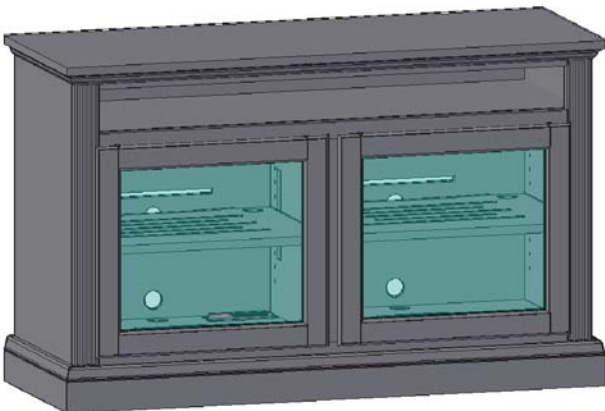

QTY
 ADDITIONAL SHELF

M-(C7-C9)T[MM]

[MN] also available (no fluting)

SPECIFICATIONS

C7

Featuring:

- Excellent ventilation in the console floor, backs and shelves.
- Smart holes & cut-outs for easy wire management throughout.
- Three prong power harness.
- Adjustable, VENTED shelves.