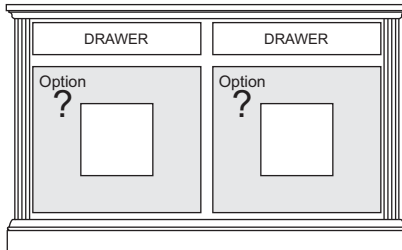

C9

Non Media Cabinet

Option Selections:

Write selection on WHITE/GREY boxes

D

Wood Door
w/ 1 adj sh

G

Glass Door
w/ 1 adj sh

K

SPK Door
w/ 1 adj sh

R

2 - Drawer

Wood Selection

HARDWARE

☐	☐

DOOR DRAWER

FINISH

PANELED END