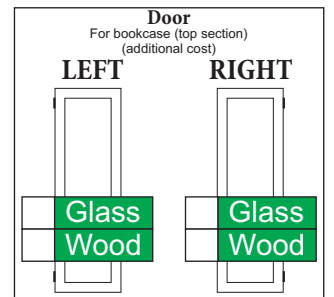

GA- [MM]

[MN] also available (no fluting)

Madison

(Short)

CUSTOMER:

DATE: P.O.

Option Selections:

(Write selection on WHITE / GREY boxes)

C1

Option Selections:

Write selection on WHITE/GREY boxes

Style Option

With Fluting

Without Fluting

Wood Selection

FINISH

HARDWARE

C2

C3

66" or 70" Wide Only

C4

LED Lights

QTY

Additional Wood Shelves

QTY

Glass Shelves
(Specify location / QTY)

QTY