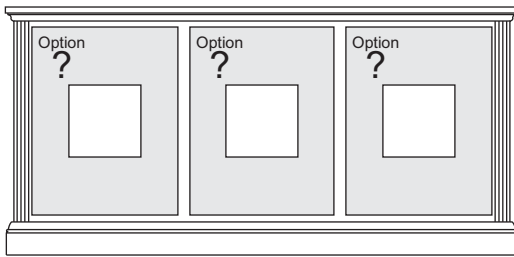

C1

Non Media Cabinet

Option Selections:

(Write selection on WHITE / GREY boxes)

D	G	K	R	M
Glass Door w/ 1 adj sh	Glass Door w/ 1 adj sh	SPK Door w/ 1 adj sh	3 - Drawer	2 - Drawer w/ SPK Drop-Door

C2

Option Selections: