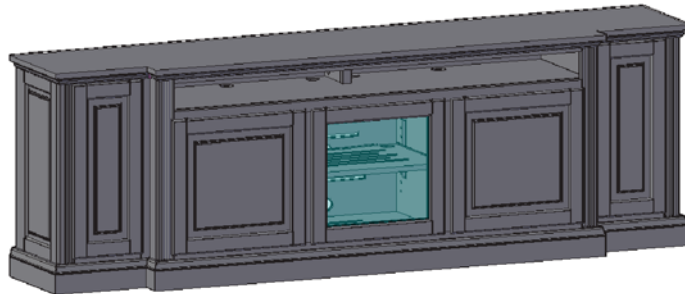

SPECIFICATIONS

C1

C2

C3

C4

Featuring:

- Excellent ventilation in the console floor, backs and shelves.
- Smart holes & cut-outs for easy wire management throughout.
- Three prong power harness.
- Adjustable, VENTED shelves.
- Paneled Ends Standard