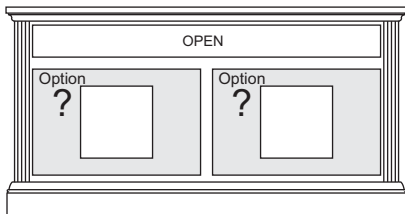

M-(C7-C9)[MM]

[MN] also available (no fluting)

Madison (Short)

CUSTOMER:

DATE: P.O.

Choose a size:

☐ 48" M-48[MM]
☐ 52" M-52[MM]

C7

Option Selections:

(Write selection on WHITE / GREY boxes)

D	G	K	R	M
Wood Door w/ 1 adj sh	Glass Door w/ 1 adj sh	SPK Door w/ 1 adj sh	2 - Drawer	1 - Drawer w/ SPK Drop-Door

C8

Option Selections:

Write selection on WHITE/GREY boxes

D

Wood Door
w/ 1 adj sh

G

Glass Door
w/ 1 adj sh

K

SPK Door
w/ 1 adj sh

R

2 - Drawer

C9

Wood Selection

HARDWARE

DOOR
 DRAWER

FINISH

PANELED END

Style Option

☐ **MM**
With Fluting
☐ **MN**
Without Fluting

☐ QTY
ADDITIONAL SHELF