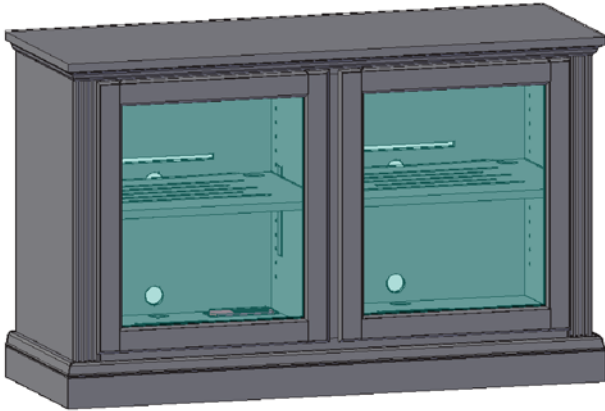

QTY
 ADDITIONAL SHELF

M-(C7-C9)T[MM]

[MN] also available (no fluting)

SPECIFICATIONS

C7

Featuring:

- Excellent ventilation in the console floor, backs and shelves.
- Smart holes & cut-outs for easy wire management throughout.
- Three prong power harness.
- Adjustable, VENTED shelves.