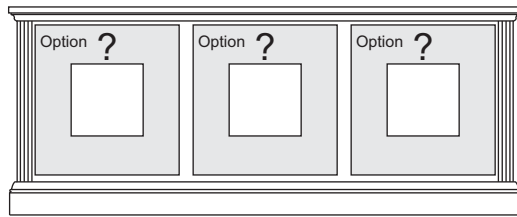

Option Selections:

Write selection on WHITE/GREY boxes

Style Option

With Fluting

Without Fluting