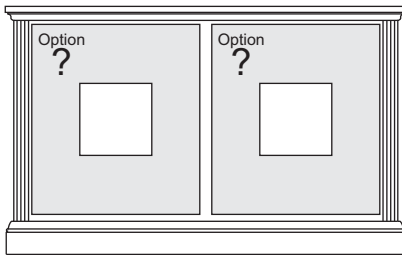

C7

Non Media Cabinet

Option Selections:

(Write selection on WHITE / GREY boxes)

D	G	K	☐	☐
Glass Door w/ 1 adj sh	Glass Door w/ 1 adj sh	SPK Door w/ 1 adj sh	3 - Drawer	2 - Drawer w/ SPK Drop-Door

C8