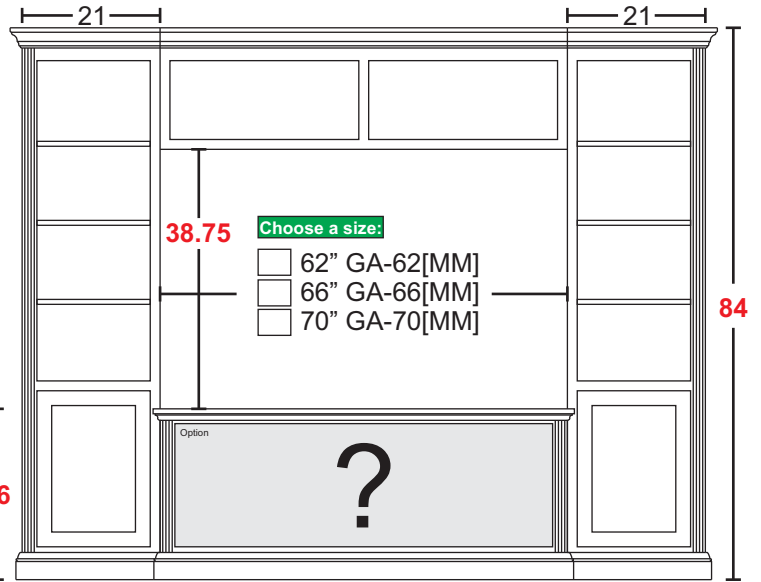

MM Shown

Option Selections:

(Write selection on WHITE / GREY boxes)

C1