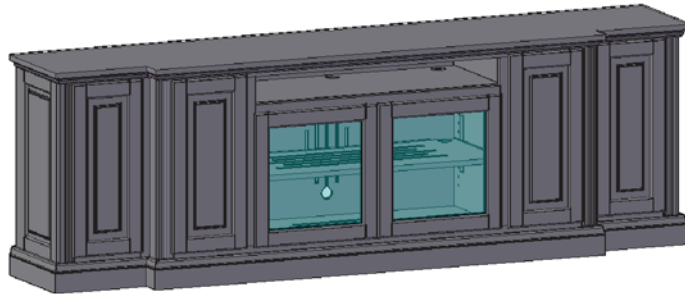

SPECIFICATIONS

C1

C2

C3

C4

Featuring:

- Excellent ventilation in the console floor, backs and shelves.
- Smart holes & cut-outs for easy wire management throughout.
- Three prong power harness.
- Adjustable, VENTED shelves.
- Paneled Ends Standard