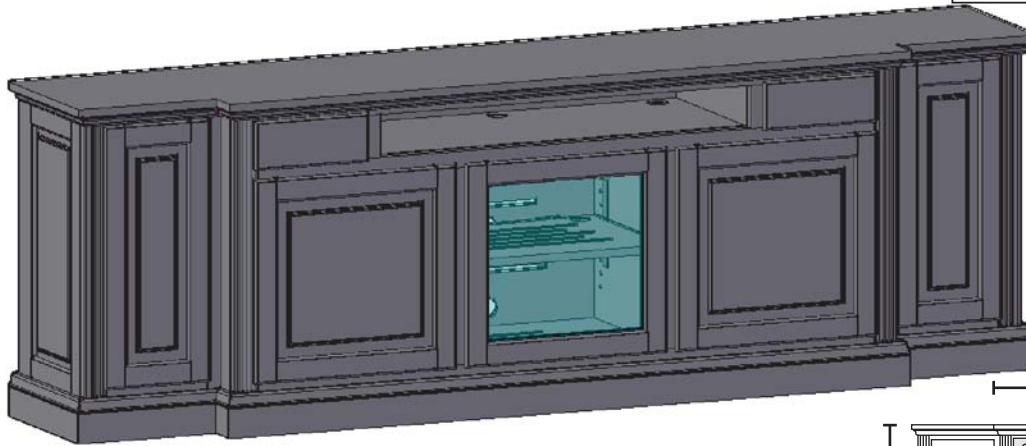

*Non-Media C7 & C9: All Depths -2"

GB-(C1-C4)T[MM]

[MN] also available (no fluting)

Madison

CUSTOMER:

DATE: P.O.

MM Shown

- 62" GB-62T[MM]
- 66" GB-66T[MM]