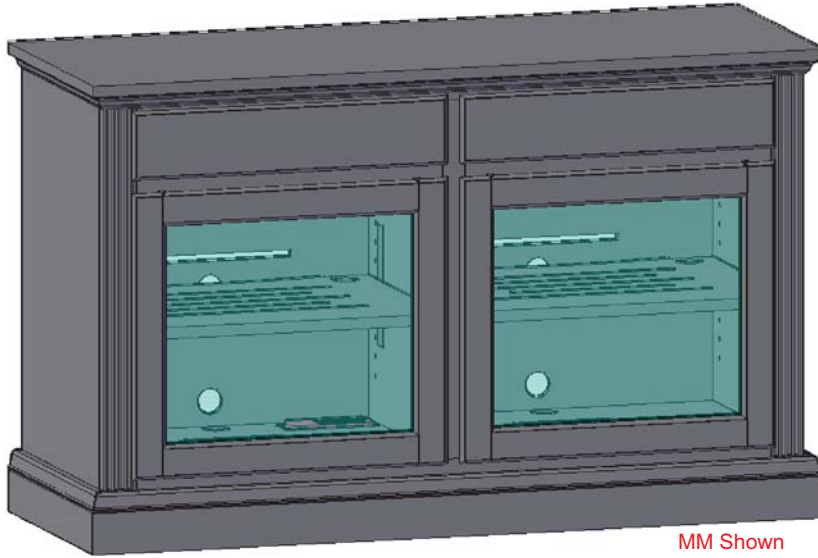

M-(C7-C9)T[MM]

[MN] also available (no fluting)

Madison (Tall)

CUSTOMER:

DATE:

P.O.

MM Shown

Choose a size:

☐ 48" M-48T[MM]
☐ 52" M-52T[MM]