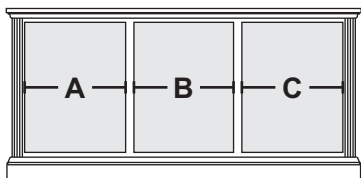

The CONSOLE (width, depth & height) may also be **REDUCED** (gratis) . Further modifications may be requested via quote.