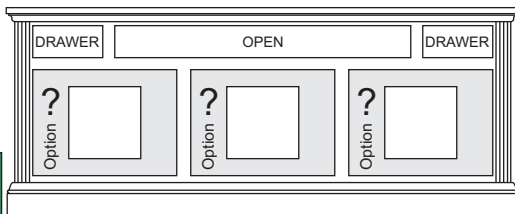

C2

C3

66" or 70" Wide Only

C4

M-[MM]

[MN] also available (no fluting)

SPECIFICATIONS

C1