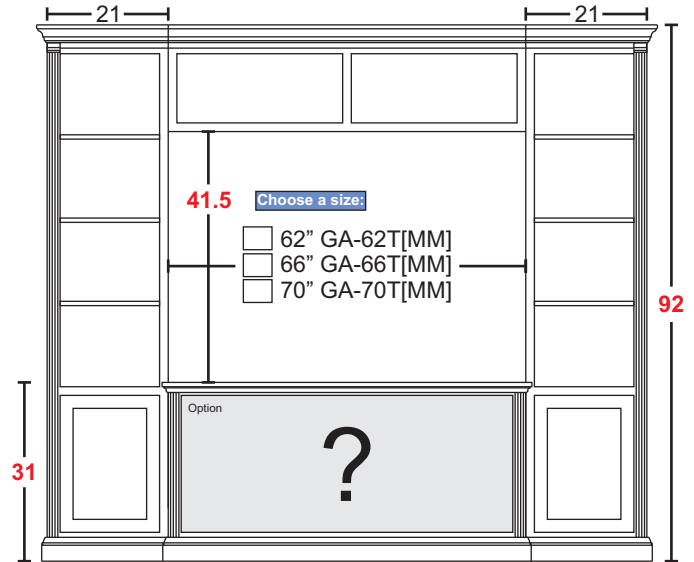

GA-T [MM]

[MN] also available (no fluting)

Madison (Tall)

CUSTOMER:

DATE: P.O.

C1

Option Selections:

(Write selection on WHITE / GREY boxes)

D	G	K	R	M
Wood Door w/ 1 adj sh	Glass Door w/ 1 adj sh	SPK Door w/ 1 adj sh	3 - Drawer	2 - Drawer w/ SPK Drop-Door

C2

Option Selections

Write selection on WHITE/GREY boxes

D
Wood Door w/ 1 adj sh

Style Option

MM
With Fluting
MN
Without Fluting

Wood Selection

C3

66" or 70" Wide Only

G
Glass Door w/ 1 adj sh

K
SPK Door w/ 1 adj sh

FINISH

HARDWARE

DOOR	DRAWER

Door
For bookcase (top section)
(additional cost)

LEFT	RIGHT
Glass Wood	Glass Wood

C4

R
2 - Drawer

LED Lights

QTY

Additional Wood Shelves

QTY

Glass Shelves
(Specify location / QTY)

QTY