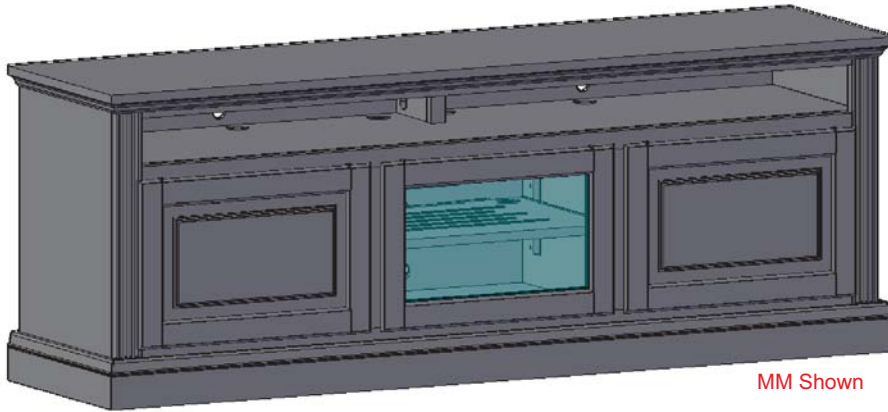

M-[MM]

[MN] also available (no fluting)

Madison (Short)

CUSTOMER:

DATE:

P.O.

MM Shown