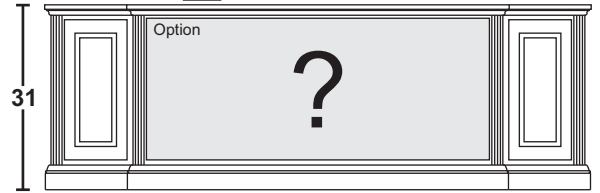

GB-(C1-C4)T[MM]

[MN] also available (no fluting)

Madison

CUSTOMER:

DATE: P.O.

MM Shown

- ☐ 62" GB-62T[MM]
- ☐ 66" GB-66T[MM]

C1

☐ Non Media Cabinet

(Write selection on WHITE / GREY boxes)

W	G	K	R	M
Wood Door w/ 1 adj sh	Glass Door w/ 1 adj sh	SPK Door w/ 1 adj sh	3 - Drawer	2 - Drawer w/ SPK Drop-Door

C2

Option Selections:

Write selection on WHITE/GREY boxes

W

Wood Door
w/ 1 adj sh

Style Option

MM

With Fluting

MN

Without Fluting

HARDWARE

DOOR DRAWER

Wood Selection

FINISH

C3

G

Glass Door
w/ 1 adj sh

K

SPK Door
w/ 1 adj sh

C4

R

2 - Drawer

☐ ADDITIONAL SHELF

QTY