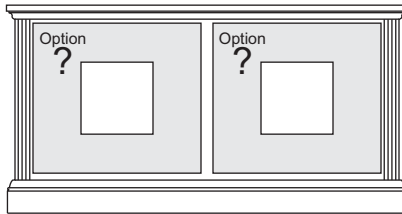

C7

Option Selections:

(Write selection on WHITE / GREY boxes)

D	G	K	R	M
Wood Door w/ 1 adj sh	Glass Door w/ 1 adj sh	SPK Door w/ 1 adj sh	2 - Drawer	1 - Drawer w/ SPK Drop-Door

C8