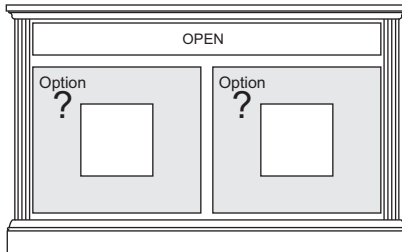

M-(C7-C9)T[MM]

[MN] also available (no fluting)

Madison (Tall)

CUSTOMER:

DATE:

P.O.

Choose a size:

☐ 48" M-48T[MM]
☐ 52" M-52T[MM]

C7

Non Media Cabinet

Option Selections:

(Write selection on WHITE / GREY boxes)

D	G	K	☐	☐
Glass Door w/ 1 adj sh	Glass Door w/ 1 adj sh	SPK Door w/ 1 adj sh	3 - Drawer	2 - Drawer w/ SPK Drop-Door

C8

C9

Non Media Cabinet

Option Selections:

Write selection on WHITE/GREY boxes

D

Wood Door
w/ 1 adj sh

G

Glass Door
w/ 1 adj sh

K

SPK Door
w/ 1 adj sh

R

2 - Drawer

Wood Selection

HARDWARE

☐	☐

DOOR DRAWER

FINISH

PANELED END

Style Option

☐ **MM**

With Fluting

☐ **MN**

Without Fluting

☐ QTY
ADDITIONAL SHELF