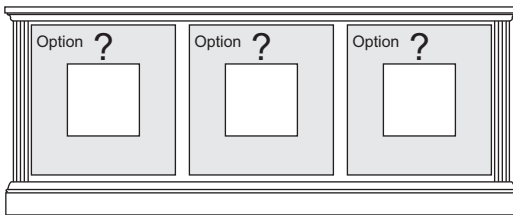

M-[MM]

[MN] also available (no fluting)

Madison (Short)

CUSTOMER:

DATE:

P.O.

Choose a size:

- ☐ 62" M-62[MM]
- ☐ 66" M-66[MM]
- ☐ 70" M-70[MM]

C1

Non Media Cabinet

Option Selections:

(Write selection on WHITE / GREY boxes)

Option Selections:

Write selection on WHITE/GREY boxes

Wood Selection

FINISH

HARDWARE

DOOR DRAWER

Style Option

PANELED END

ADDITIONAL SHELF

QTY

C2

C3

66" or 70" Wide Only

C4