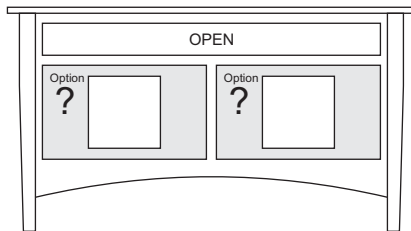

Option Selections:

(Write selection on WHITE / GREY boxes)

Wood Door
w/ 1 adj sh

Glass Door
w/ 1 adj sh

SPK Door
w/ 1 adj sh

2 - Drawer

1 - Drawer
w/ SPK Drop-Door

Option Selections:

Write selection on WHITE/GREY boxes

C8

Wood Door
w/ 1 adj sh

Glass Door
w/ 1 adj sh

SPK Door
w/ 1 adj sh

2 - Drawer

Wood Selection

HARDWARE