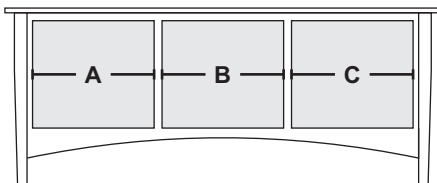

The **(WIDTH & DEPTH)** may also be **REDUCED** (gratis).
Further modifications may be requested via quote.

*Non-Media C1: All Depths -2"