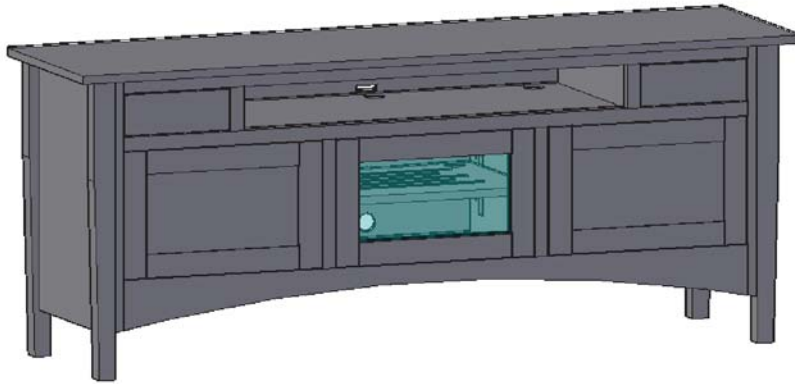

M-[S2]

Saratoga

CUSTOMER:

DATE:

P.O.

Select Size

- 62" M-62[S2]
- 66" M-66[S2]
- 70" M-70[S2]

C1

Non Media Cabinet

Option Selections:

(Write selection on WHITE / GREY boxes)

D	G	K	R	M
Wood Door w/ 1 adj sh	Glass Door w/ 1 adj sh	SPK Door w/ 1 adj sh	2 - Drawer	1 - Drawer w/ SPK Drop-Door

Option Selections:

C1

C2

C3

C4

Featuring:

- Excellent ventilation in the console floor, backs and shelves.
- Smart holes & cut-outs for easy wire management throughout.
- Three prong power harness.
- Adjustable, VENTED shelves.