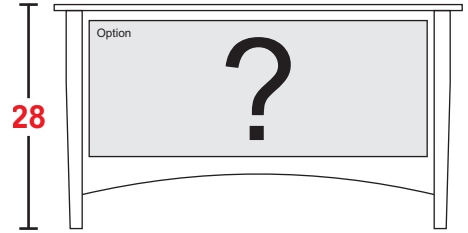

*Non-Media C1: All Depths -2"

M-(C7-C9)[S2]

Saratoga

CUSTOMER:

DATE: P.O.

48" M-48[S2]
52" M-52[S2]

C7

Non Media Cabinet

Option Selections:

(Write selection on WHITE / GREY boxes)

Wood Door
w/ 1 adj sh

Glass Door
w/ 1 adj sh

SPK Door
w/ 1 adj sh

2 - Drawer

1 - Drawer
w/ SPK Drop-Door

Option Selections: