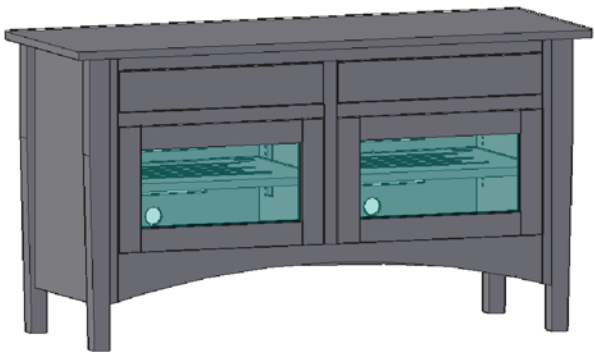

Featuring:

- Excellent ventilation in the console floor, backs and shelves.
- Smart holes & cut-outs for easy wire management throughout.
- Three prong power harness.
- Adjustable, VENTED shelves.

C7

C8

C9