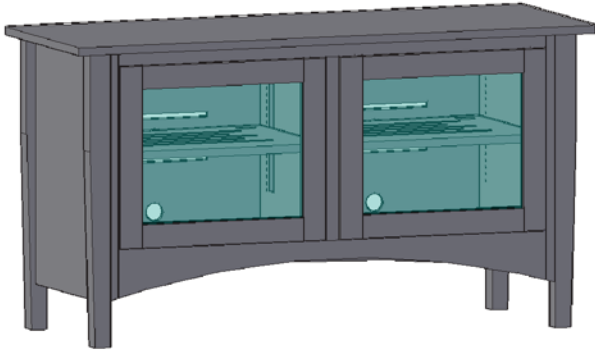

Featuring:

- Excellent ventilation in the console floor, backs and shelves.
- Smart holes & cut-outs for easy wire management throughout.
- Three prong power harness.
- Adjustable, VENTED shelves.

C7

C8

C9