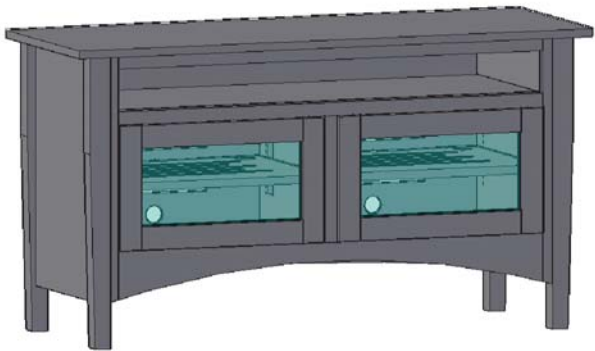

Featuring:

- Excellent ventilation in the console floor, backs and shelves.
- Smart holes & cut-outs for easy wire management throughout.
- Three prong power harness.
- Adjustable, VENTED shelves.

C7

C8

C9