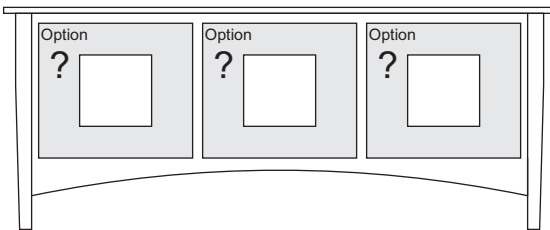

M-[S2]

Saratoga

CUSTOMER:

DATE:

P.O.

Select Size

- 62" M-62[S2]
- 66" M-66[S2]
- 70" M-70[S2]

C1

Non Media Cabinet

Option Selections:

(Write selection on WHITE / GREY boxes)

D	G	K	R	M
Wood Door w/ 1 adj sh	Glass Door w/ 1 adj sh	SPK Door w/ 1 adj sh	2 - Drawer	1 - Drawer w/ SPK Drop-Door

Option Selections: