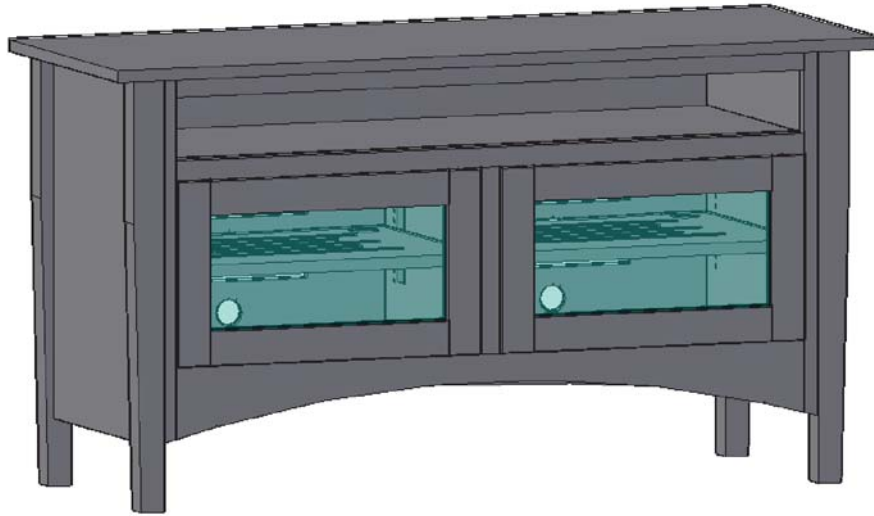

Upon request, we will change the horizontal values (A & B & C) as well as speaker area sizing for no additional charge.

The **(WIDTH & DEPTH)** may also be **REDUCED** (gratis).
Further modifications may be requested via quote.

*Non-Media C1: All Depths -2"

M-(C7-C9)[S2]

Saratoga

CUSTOMER:

DATE: P.O.

48" M-48[S2]
52" M-52[S2]

C7

Non Media Cabinet