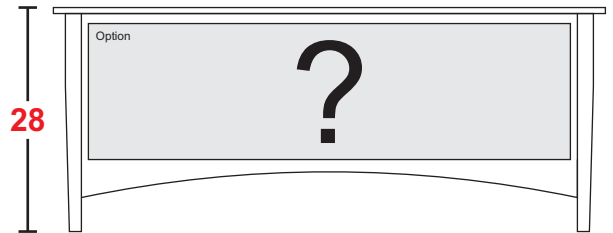

M-[S2]

Saratoga

CUSTOMER:

DATE:

P.O.

Select Size

- 62" M-62[S2]
- 66" M-66[S2]
- 70" M-70[S2]

C1

Non Media Cabinet

Option Selections:

(Write selection on WHITE / GREY boxes)

D	G	K	R	M
Wood Door w/ 1 adj sh	Glass Door w/ 1 adj sh	SPK Door w/ 1 adj sh	2 - Drawer	1 - Drawer w/ SPK Drop-Door

Option Selections: