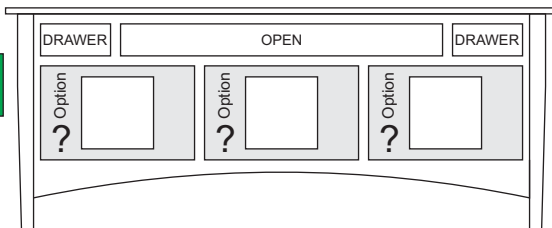

M-[S2]

Saratoga

CUSTOMER:

DATE:

P.O.

Select Size

- ☐ 62" M-62[S2]
- ☐ 66" M-66[S2]
- ☐ 70" M-70[S2]

C1

Non Media Cabinet

Option Selections:

(Write selection on WHITE / GREY boxes)

D	G	K	R	M
Wood Door w/ 1 adj sh	Glass Door w/ 1 adj sh	SPK Door w/ 1 adj sh	2 - Drawer	1 - Drawer w/ SPK Drop-Door

Option Selections:

Write selection on WHITE/GREY boxes

C2

Wood Door
w/ 1 adj sh

Glass Door
w/ 1 adj sh

SPK Door
w/ 1 adj sh

2 - Drawer

Wood Selection

FINISH

HARDWARE

DOOR DRAWER

C3

C4

ADDITIONAL SHELF

QTY