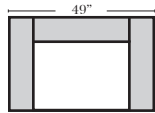

Standard

v.06.16.13

3C Sofa-001

2C Loveseat-004

Chair & 1/2-006

Chair-005

Ottoman-013

Feature & Options

Sleeper Options: (N/A on this style)

Note:

All Dimensions are approximate, if accuracy is crucial, please contact us for validation of the dimensions shown. However, a 1" to 2" variance can still apply due to foam and upholstery.