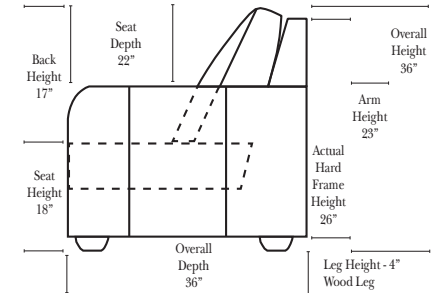

Standard

v.06.16.13

3C Sofa-001

2C Loveseat-004

Chair & 1/2-006

Chair-005

Ottoman-013

Feature & Options

Sleeper Options: (N/A on this style)

Note:

All Dimensions are approximate, if accuracy is crucial, please contact us for validation of the dimensions shown. However, a 1" to 2" variance can still apply due to foam and upholstery.