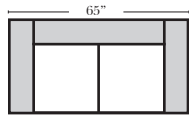

Standard

v.06.16.13

3C Sofa-001

2C Loveseat-004

Chair & 1/2-006

Chair-005

Ottoman-013

Feature & Options

Sleeper Options: (N/A on this style)

Note:

All Dimensions are approximate, if accuracy is crucial, please contact us for validation of the dimensions shown. However, a 1" to 2" variance can still apply due to foam and upholstery.