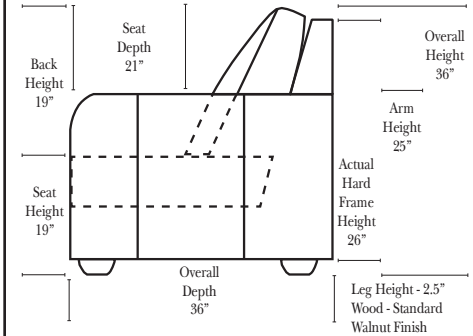

2-Piece Curve Sectional

Standard & options

Standard:

- Available in Full & Top Grain Leathers
- Available in Luxury Fabrics
- All Hardwood Frames
- Nail Heads - Brass
- Wood Leg Finish (Standard is Walnut)

Options: (No Additional Charge)

- No. 33 Firm Foam Cushions
- Wood Leg Finish(Available in Cherry, Chocolate, Espresso, Honey Oak, & Shadow)

Options: (additional Charge)

- Down Seats & Down Backs
- Upholstered Swivel Base(2 arm Chair Only)

Sleeper Options: (additional charges apply)

- Full Sleeper available w/Standard Mattress
- Deluxe Innerspring Mattress: Full Size
- Air Dream Coil Mattress: Full Size