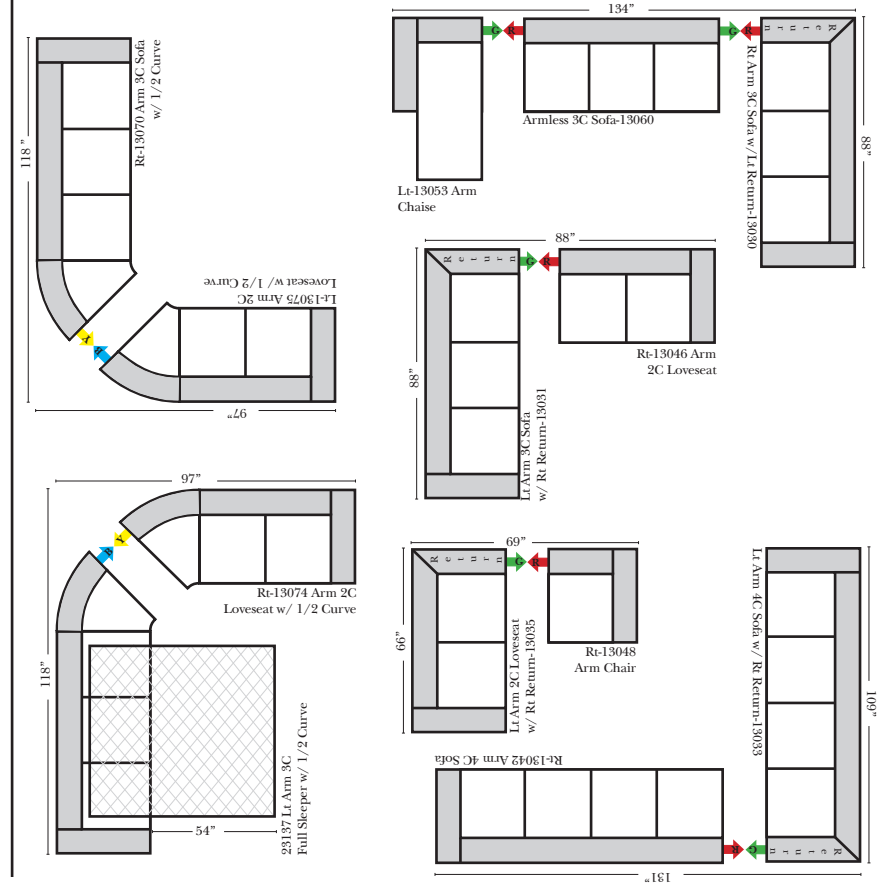

Suggested Configurations

v.11.24.13

The Suggested Configurations below are only a sample of what the imagination can create, please enjoy creating the configuration that fits your lifestyle, using the ideas below and from the items on the opposite page.

Sleepers (Cont.)