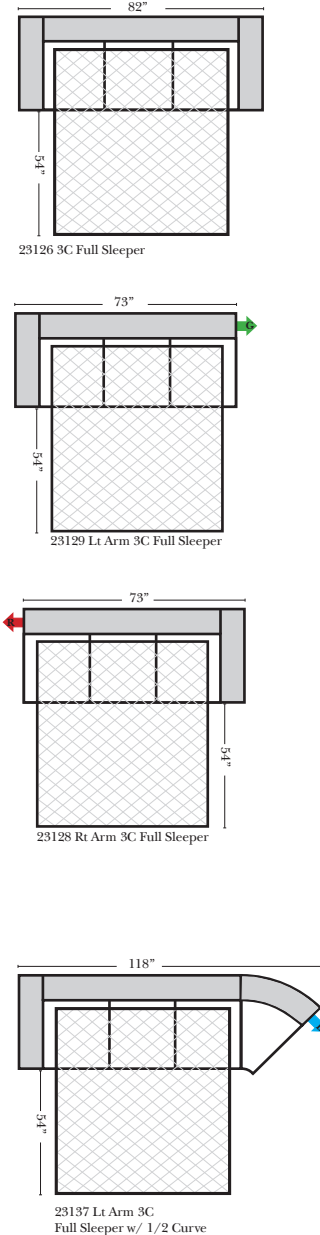

Sleepers

Put Green Arrows with Red Arrows to Create Sectional Groups
Put Blue Arrows with Yellow Arrows to Create Sectional Groups