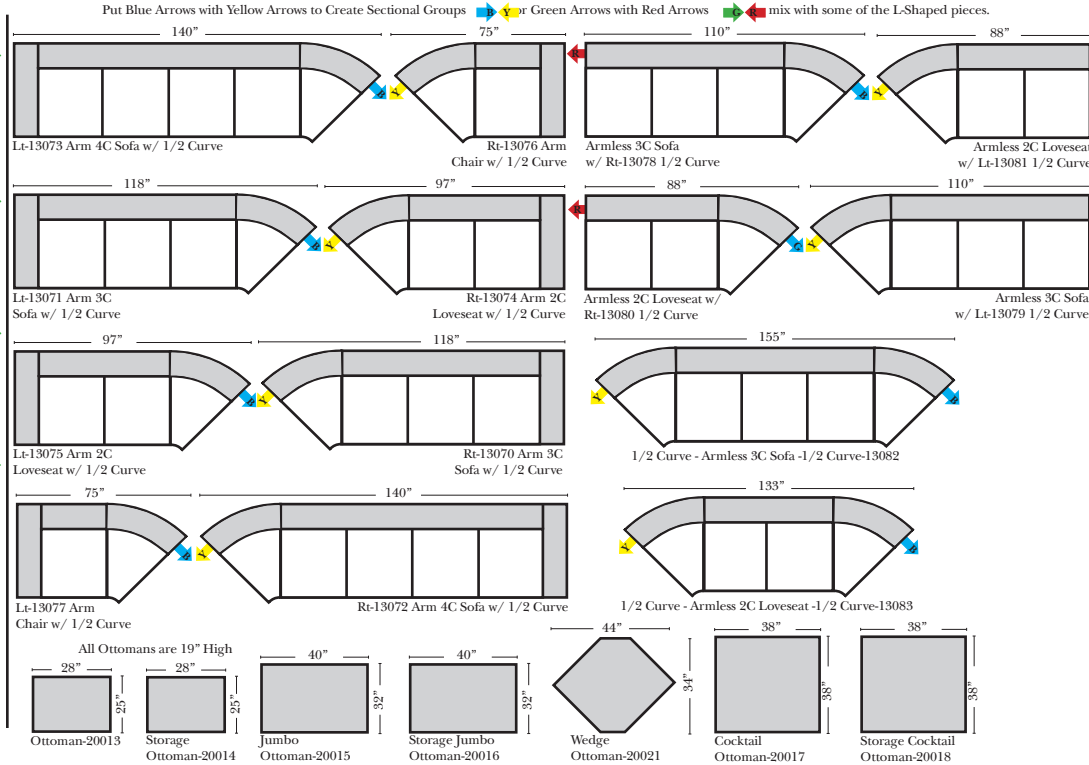

Standard / Ottomans / Armless

2-Piece Curve Sectional

Standard & options

Standard:

- Available in Full & Top Grain Leathers
- Available in Luxury Fabrics
- All Hardwood Frames
- Nail Heads - Brass
- Wood Leg Finish (Standard is Walnut)

Sleeper Options: (additional charges apply)

- Full Sleeper available w/Standard Mattress
- Deluxe Innerspring Mattress: Full Size
- Air Dream Coil Mattress: Full Size

L-Shape / 90 Degree Sectional

(All 4 seat items ship as one piece if stationary, two pieces if motion installed)

Note:

All Dimensions are approximate, if accuracy is crucial, please contact us for validation of the dimensions shown. However, a 1" to 2" variance can still apply due to foam and upholstery.

Bumper / Return Chaise & Conversation Sofas

Put Green Arrows with Red Arrows to Create Sectional Groups
Put Orange Arrows with Tan Arrows to Create Sectional Groups

Sleepers

Put Green Arrows with Red Arrows to Create Sectional Groups
Put Blue Arrows with Yellow Arrows to Create Sectional Groups