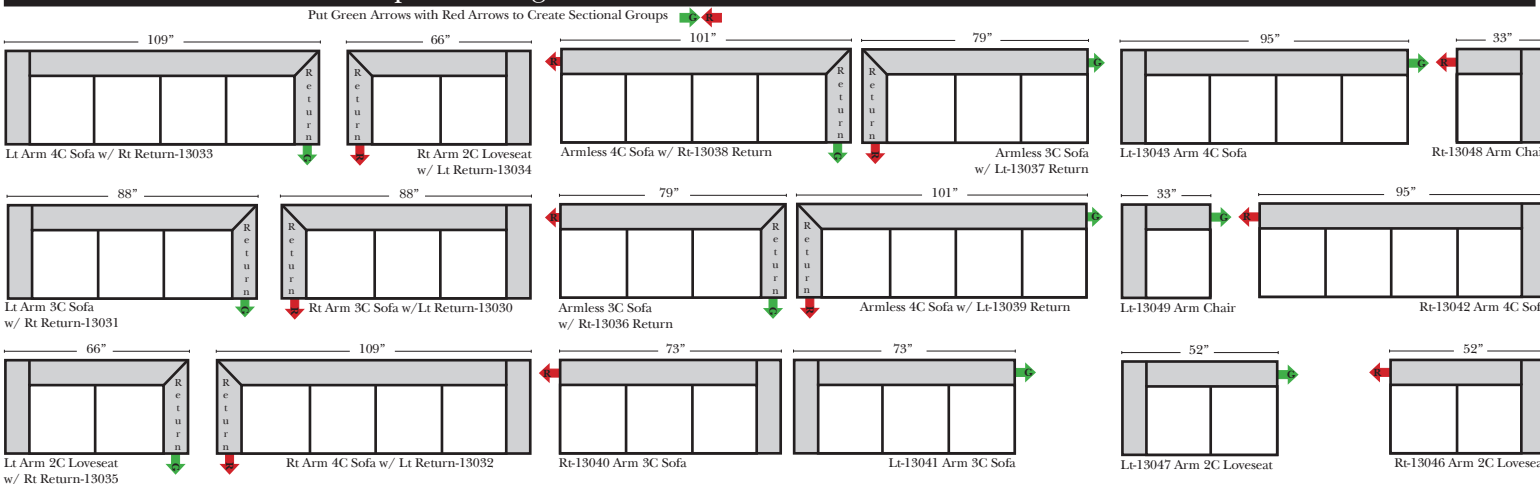

Sleeper Options: (additional charges apply)

- Full Sleeper available w/Standard Mattress
- Deluxe Innerspring Mattress: Full Size
- Air Dream Coil Mattress: Full Size

L-Shape / 90 Degree Sectional

(All 4 seat items ship as one piece if stationary, two pieces if motion installed)

Note:

All Dimensions are approximate, if accuracy is crucial, please contact us for validation of the dimensions shown. However, a 1" to 2" variance can still apply due to foam and upholstery.

Bumper / Return Chaise & Conversation Sofas