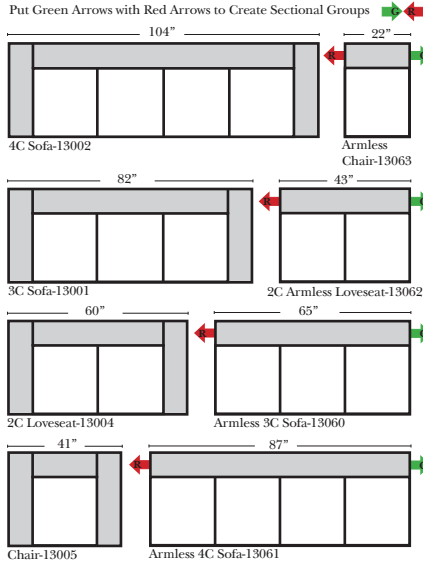

Standard / Ottomans / Armless

2-Piece Curve Sectional

Standard & options

Standard:

- Available in Full & Top Grain Leathers
- Available in Luxury Fabrics
- All Hardwood Frames
- Nail Heads - Brass
- Wood Leg Finish (Standard is Walnut)

Sleeper Options: (additional charges apply)

- Full Sleeper available w/Standard Mattress
- Deluxe Innerspring Mattress: Full Size
- Air Dream Coil Mattress: Full Size

L-Shape / 90 Degree Sectional

(All 4 seat items ship as one piece if stationary, two pieces if motion installed)

Note:

All Dimensions are approximate, if accuracy is crucial, please contact us for validation of the dimensions shown. However, a 1" to 2" variance can still apply due to foam and upholstery.

Bumper / Return Chaise & Conversation Sofas