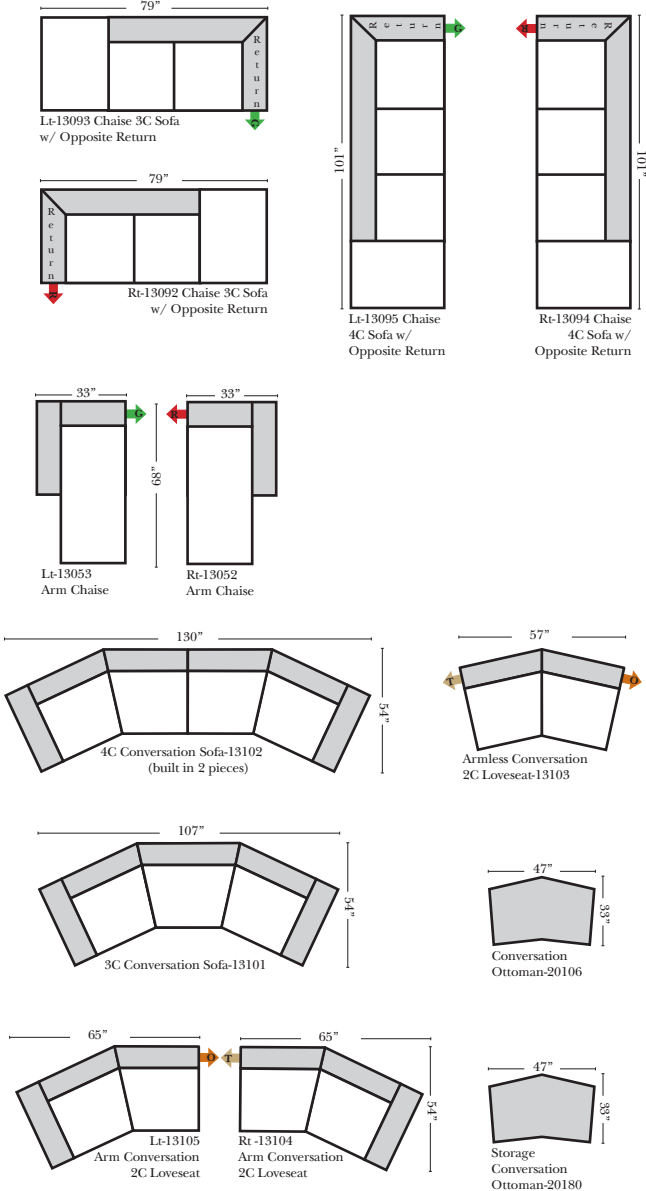

Bumper / Return Chaise & Conversation Sofas

Put Green Arrows with Red Arrows to Create Sectional Groups
Put Orange Arrows with Tan Arrows to Create Sectional Groups