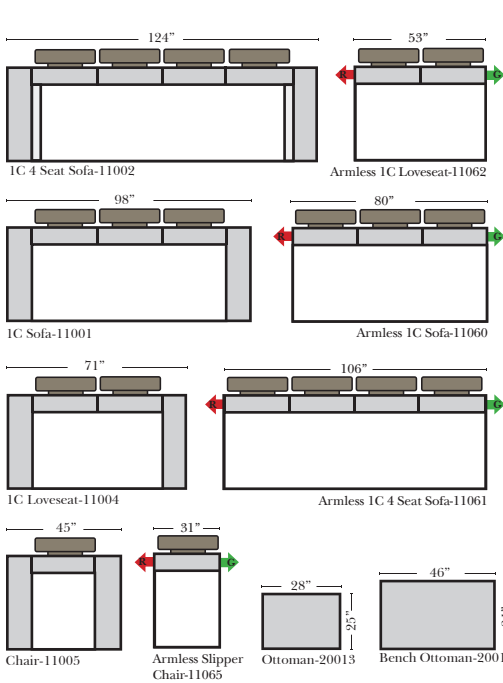

## Bumper Chaise or Return Chaise

## 90 Degree / L-Shape Sectional

### Note:

All Dimensions are approximate, if accuracy is crucial, please contact us for validation of the dimensions shown. However, a 1" to 2" variance can still apply due to foam and upholstery.