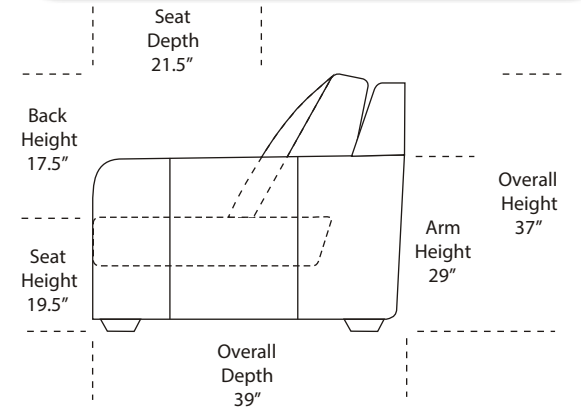

- Deluxe Queen Mattress (Additional Charges Apply)
- Air Dream Queen Mattress (Additional Charges Apply)

Special orders shipped
within 4-6 weeks

Note: All sizes are approximate.