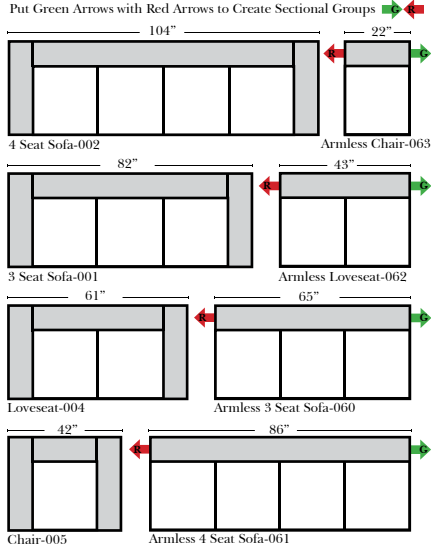

Standard & Armless (All 4 seat items ship as one piece if stationary, two pieces if motion installed)

2 Piece Curve Sectional & Ottomans

07/06/2012

Features

Standard:

- Available in Full & Top Grain Leathers
- Available in Luxury Fabrics
- All Hardwood Frames

Options:

- Down Seats & Down Backs (additional Charge)
- No. 33 Firm Foam

Sleeper Options: (No Sleepers available for this style)

L-Shape / 90 Degree Sectional

(All 4 seat items ship as one piece if stationary, two pieces if motion installed)

Note:
 All Dimensions are approximate, if accuracy is crucial, please contact us for validation of the dimensions shown. However, a 1" to 2" variance can still apply due to foam and upholstery.

Chaise & Conversation Sectionals