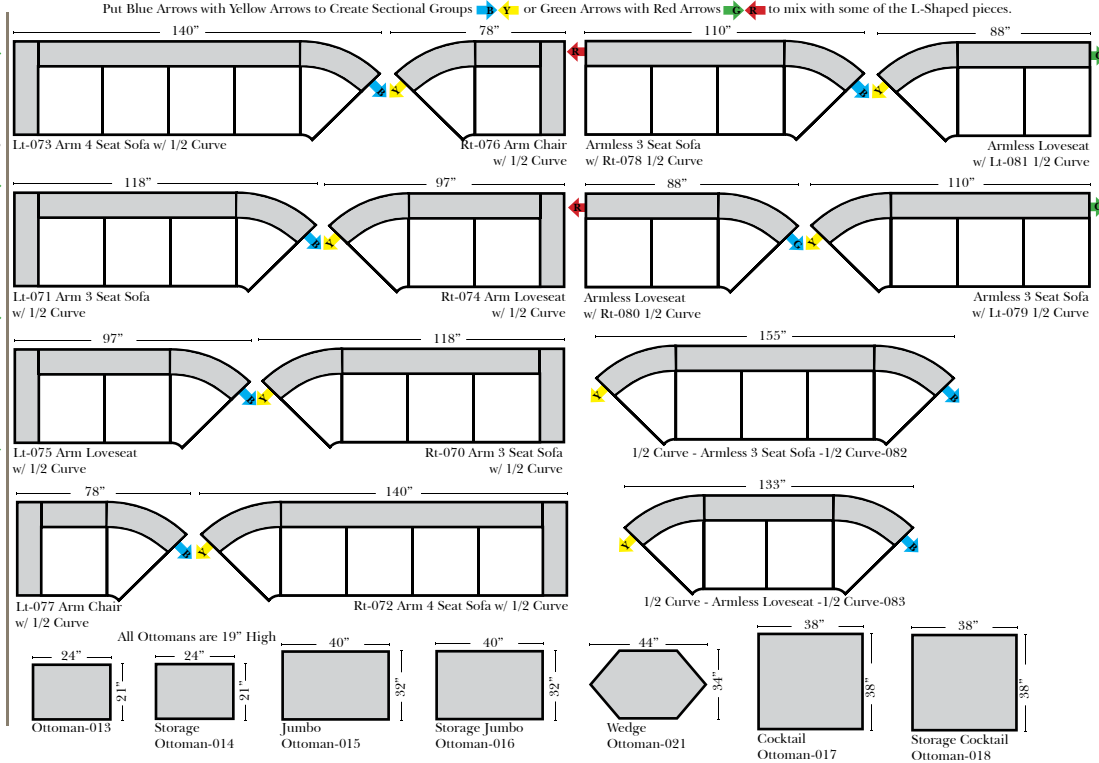

Standard & Armless (All 4 seat items ship as one piece if stationary, two pieces if motion installed)

2 Piece Curve Sectional & Ottomans

07/06/2012

Features

Standard:

- Available in Full & Top Grain Leathers
- Available in Luxury Fabrics
- All Hardwood Frames

Options:

- Down Seats & Down Backs (additional Charge)
- No. 33 Firm Foam

Sleeper Options: (No Sleepers available for this style)

L-Shape / 90 Degree Sectional

(All 4 seat items ship as one piece if stationary, two pieces if motion installed)

Note:
 All Dimensions are approximate, if accuracy is crucial, please contact us for validation of the dimensions shown. However, a 1" to 2" variance can still apply due to foam and upholstery.

Chaise & Conversation Sectionals