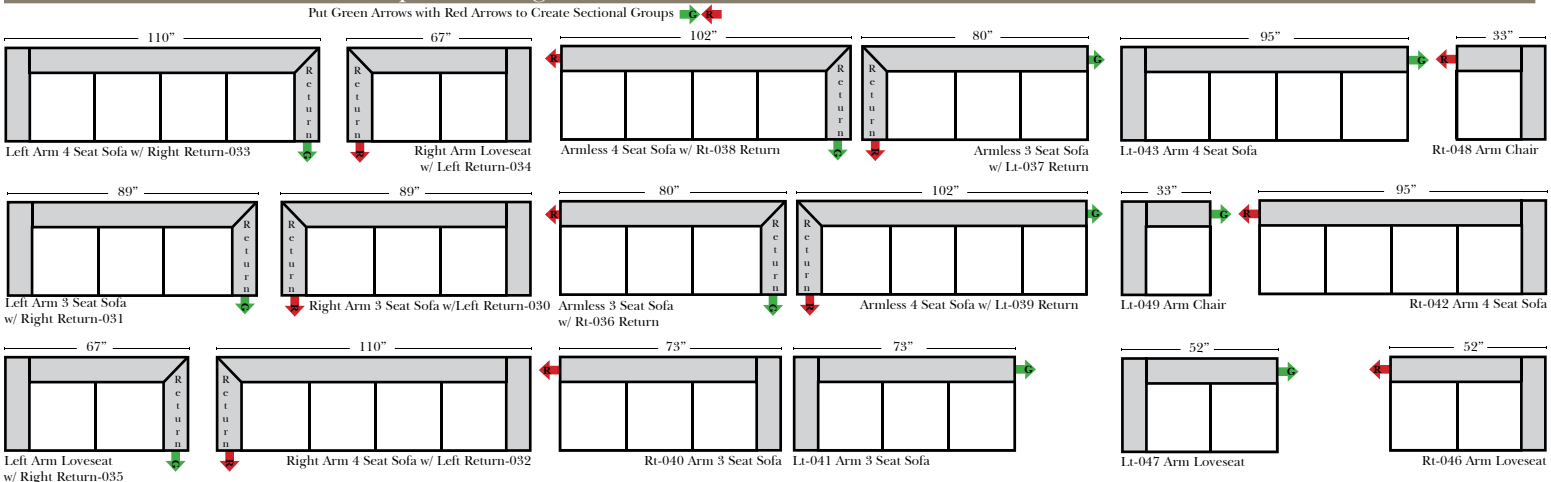

Standard & Armless (All 4 seat items ship as one piece if stationary, two pieces if motion installed)

2 Piece Curve Sectional & Ottomans

07/06/2012

Features

Standard:

- Available in Full & Top Grain Leathers
- Available in Luxury Fabrics
- All Hardwood Frames

Options:

- Down Seats & Down Backs (additional Charge)
- No. 33 Firm Foam

Sleeper Options: (No Sleepers available for this style)

L-Shape / 90 Degree Sectional

(All 4 seat items ship as one piece if stationary, two pieces if motion installed)

Note:
 All Dimensions are approximate, if accuracy is crucial, please contact us for validation of the dimensions shown. However, a 1" to 2" variance can still apply due to foam and upholstery.

Chaise & Conversation Sectionals