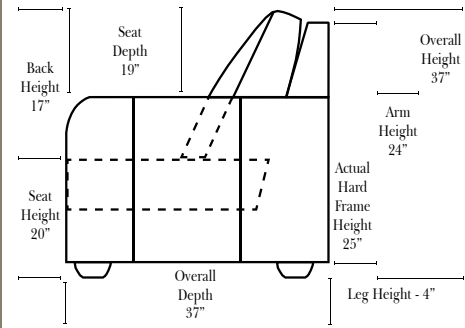

2 Piece Curve Sectional & Ottomans

07/06/2012