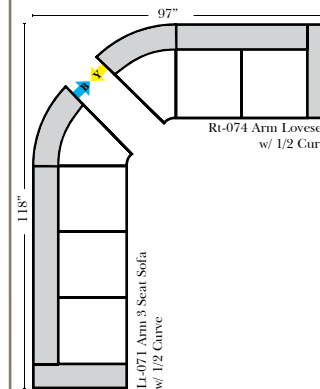

Chaise & Conversation Sectionals

Put Green Arrows with Red Arrows to Create Sectional Groups
Put Orange Arrows with Tan Arrows to Create Sectional Groups

Chaises
for this style not available
at this time

Conversation Sectionals
for this style not available
at this time

Sleepers

Put Green Arrows with Red Arrows to Create Sectional Groups
Put Blue Arrows with Yellow Arrows to Create Sectional Groups