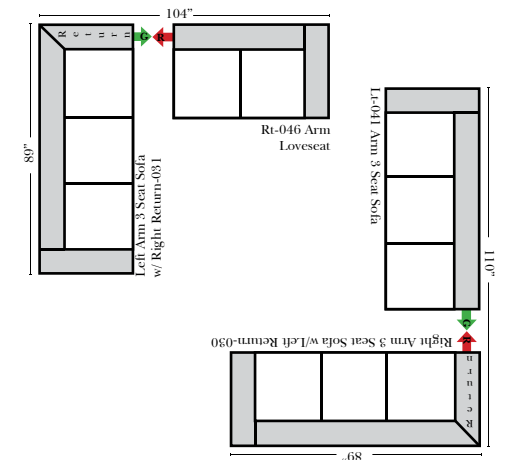

Sleepers

Put Green Arrows with Red Arrows to Create Sectional Groups 
 Put Blue Arrows with Yellow Arrows to Create Sectional Groups 

Suggested Configurations

07/06/2012

The Suggested Configurations below are only a sample of what the imagination can create, please enjoy creating the configuration that fits your lifestyle, using the ideas below and from the items on the opposite page.