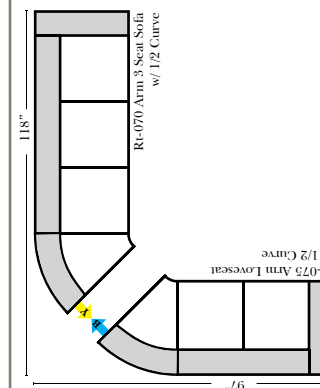

Chaise & Conversation Sectionals

Put Green Arrows with Red Arrows to Create Sectional Groups
Put Orange Arrows with Tan Arrows to Create Sectional Groups

Chaises
for this style not available
at this time

Conversation Sectionals
for this style not available
at this time

Sleepers

Put Green Arrows with Red Arrows to Create Sectional Groups
Put Blue Arrows with Yellow Arrows to Create Sectional Groups