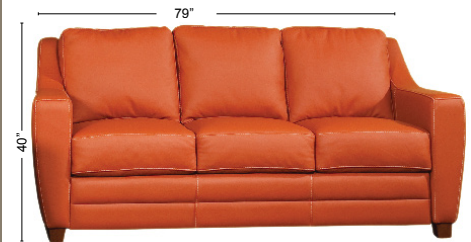

Standard & Ottomans

2 - Piece Curve Sectional

Specifications & Options

Standard:

- Available in Full & Top Grain Leathers
- Available in Luxury Fabrics
- All Hardwood Frames
- Leg Color - Walnut

Options Available with No Additional Charge:

- Change Leg Color to: Cherry, Chocolate, Espresso, Honey Oak, & Shadow
- No. 33 Firm Foam

Options that have Additional Charges:

- Add Down Seats & Backs
- Add Storage to Ottoman

Sleeper Options : (All the below options are at additional charges)

- Queen Sleeper available w/Standard Mattress
- Twin Sleeper available w/Standard Mattress
- Deluxe Innerspring Mattress: Queen / Twin
- Air Dream Coil Mattress: Queen Only
- Hideaway Air Mattress: Queen Only

L-Shape / 90 Degree Sectional

(All 4 seat items ship as one piece if stationary, two pieces if motion installed)

Note:

All Dimensions are approximate, if accuracy is crucial, please contact us for validation of the dimensions shown. However, a 1" to 2" variance can still apply due to foam and upholstery.