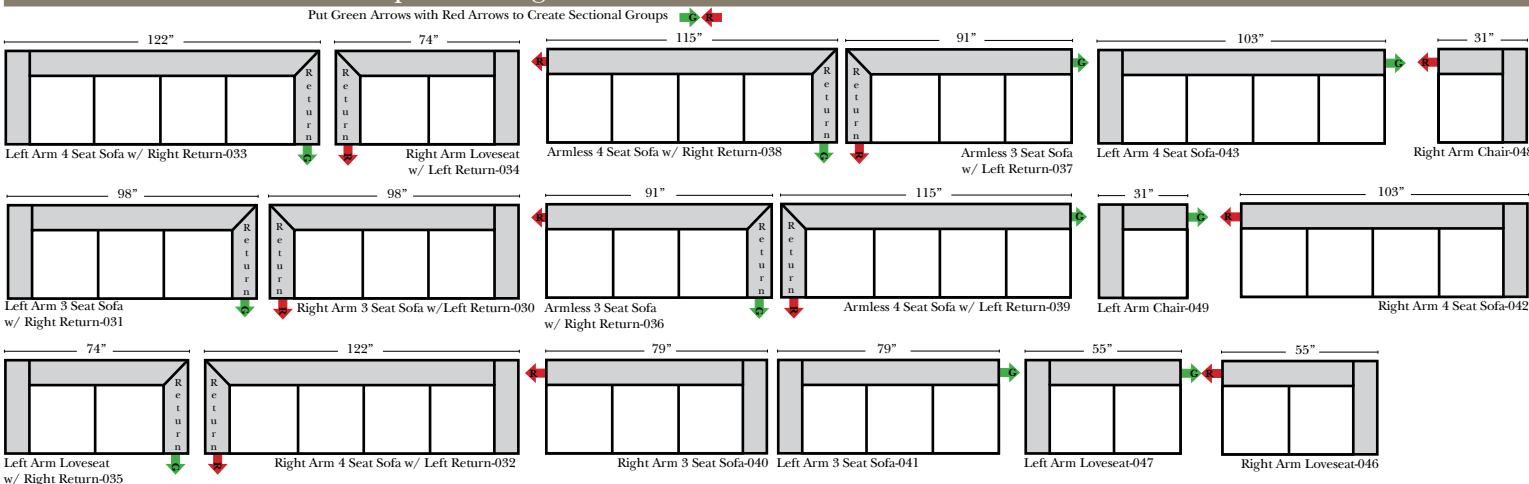

Standard & Ottomans

2 - Piece Curve Sectional

Specifications & Options

Standard:

- Available in Full & Top Grain Leathers
- Available in Luxury Fabrics
- All Hardwood Frames
- Leg Color - Walnut

Options Available with No Additional Charge:

- Change Leg Color to: Cherry, Chocolate, Espresso, Honey Oak, & Shadow
- No. 33 Firm Foam

Options that have Additional Charges:

- Add Down Seats & Backs
- Add Storage to Ottoman

Sleeper Options : (All the below options are at additional charges)

- Queen Sleeper available w/Standard Mattress
- Twin Sleeper available w/Standard Mattress
- Deluxe Innerspring Mattress: Queen / Twin
- Air Dream Coil Mattress: Queen Only
- Hideaway Air Mattress: Queen Only

L-Shape / 90 Degree Sectional

(All 4 seat items ship as one piece if stationary, two pieces if motion installed)

Note:

All Dimensions are approximate, if accuracy is crucial, please contact us for validation of the dimensions shown. However, a 1" to 2" variance can still apply due to foam and upholstery.