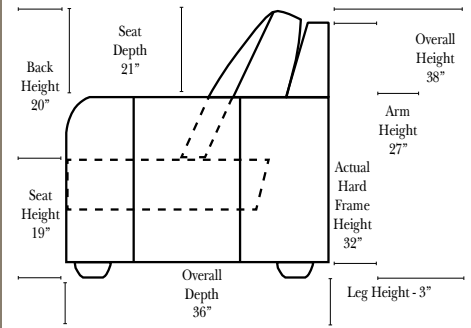

2 - Piece Curve Sectional

Specifications & Options

Standard:

- Available in Full & Top Grain Leathers
- Available in Luxury Fabrics
- All Hardwood Frames
- Leg Color - Walnut

Options Available with No Additional Charge:

- Change Leg Color to: Cherry, Chocolate, Espresso, Honey Oak, & Shadow
- No. 33 Firm Foam

Options that have Additional Charges:

- Add Down Seats & Backs
- Add Storage to Ottoman

Sleeper Options : (All the below options are at additional charges)

- Queen Sleeper available w/Standard Mattress
- Twin Sleeper available w/Standard Mattress
- Deluxe Innerspring Mattress: Queen / Twin
- Air Dream Coil Mattress: Queen Only
- Hideaway Air Mattress: Queen Only