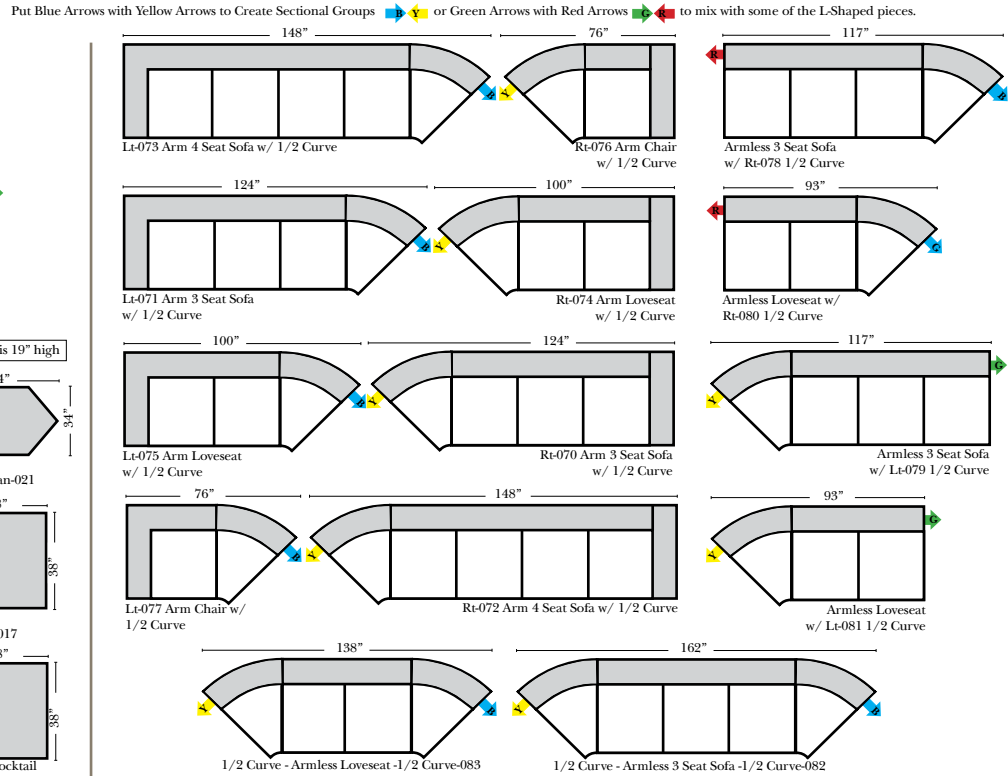

Standard & Ottomans

2 - Piece Curve Sectional

Specifications & Options

Standard:

- Available in Full & Top Grain Leathers
- Available in Luxury Fabrics
- All Hardwood Frames
- Leg Color - Walnut

Options Available with No Additional Charge:

- Change Leg Color to: Cherry, Chocolate, Espresso, Honey Oak, & Shadow
- No. 33 Firm Foam

Options that have Additional Charges:

- Add Down Seats & Backs
- Add Storage to Ottoman

Sleeper Options : (All the below options are at additional charges)

- Queen Sleeper available w/Standard Mattress
- Twin Sleeper available w/Standard Mattress
- Deluxe Innerspring Mattress: Queen / Twin
- Air Dream Coil Mattress: Queen Only
- Hideaway Air Mattress: Queen Only

L-Shape / 90 Degree Sectional

(All 4 seat items ship as one piece if stationary, two pieces if motion installed)

Note:

All Dimensions are approximate, if accuracy is crucial, please contact us for validation of the dimensions shown. However, a 1" to 2" variance can still apply due to foam and upholstery.