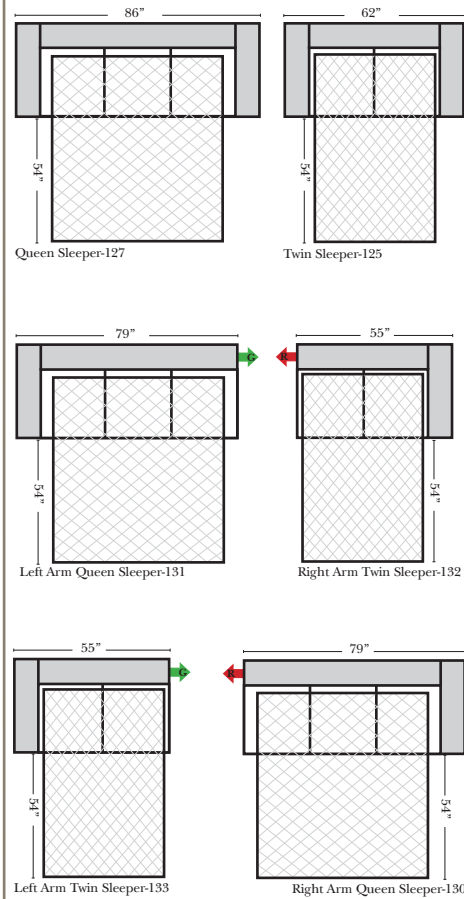

Sleepers

Put Green Arrows with Red Arrows to Create Sectional Groups
Put Blue Arrows with Yellow Arrows to Create Sectional Groups