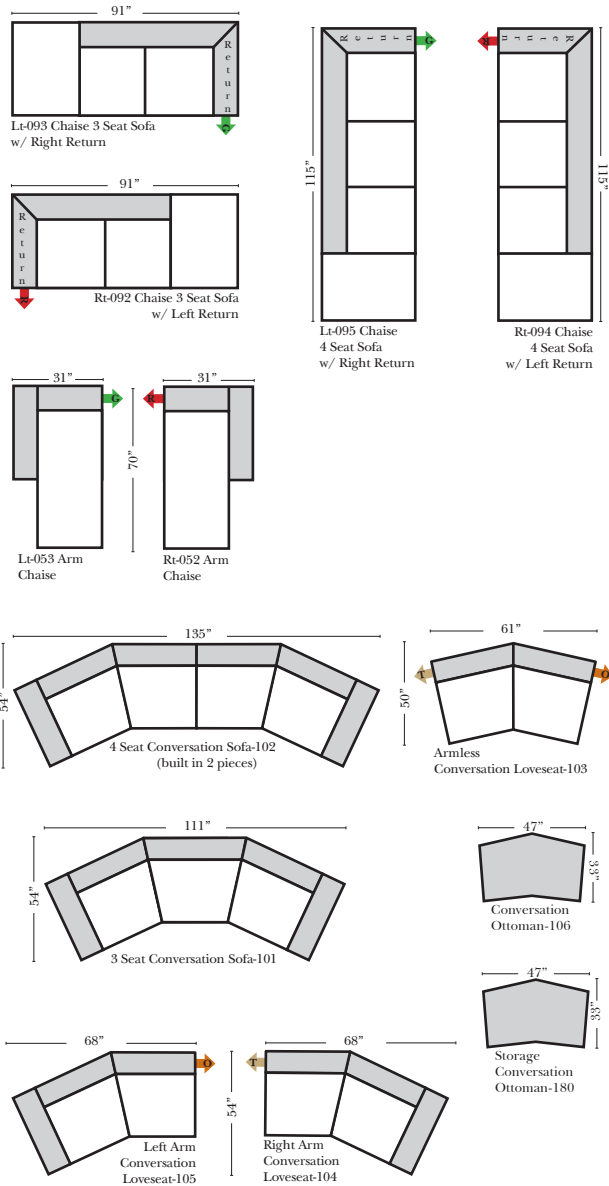

Chaise & Conversation Sofas

Put Green Arrows with Red Arrows to Create Sectional Groups
Put Orange Arrows with Tan Arrows to Create Sectional Groups