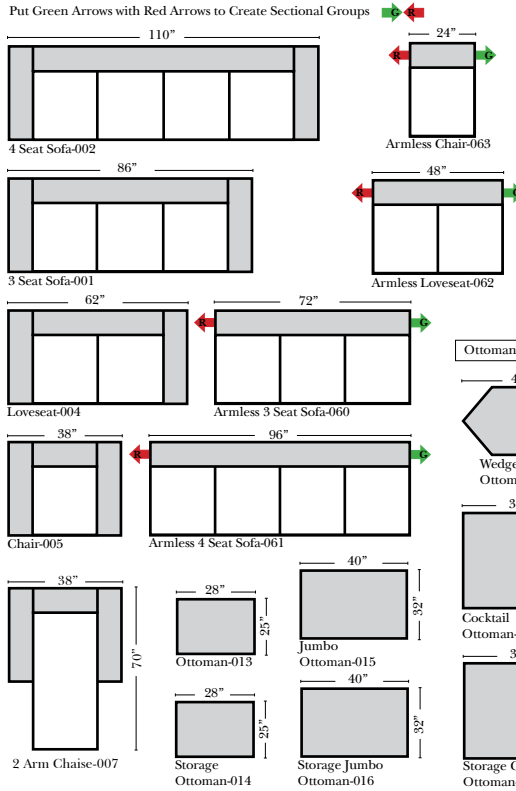

Standard & Ottomans

2 - Piece Curve Sectional

Specifications & Options

Standard:

- Available in Full & Top Grain Leathers
- Available in Luxury Fabrics
- All Hardwood Frames
- Leg Color - Walnut

Options Available with No Additional Charge:

- Change Leg Color to: Cherry, Chocolate, Espresso, Honey Oak, & Shadow
- No. 33 Firm Foam

Options that have Additional Charges:

- Add Down Seats & Backs
- Add Storage to Ottoman

Sleeper Options : (All the below options are at additional charges)

- Queen Sleeper available w/Standard Mattress
- Twin Sleeper available w/Standard Mattress
- Deluxe Innerspring Mattress: Queen / Twin
- Air Dream Coil Mattress: Queen Only
- Hideaway Air Mattress: Queen Only

L-Shape / 90 Degree Sectional

(All 4 seat items ship as one piece if stationary, two pieces if motion installed)

Note:

All Dimensions are approximate, if accuracy is crucial, please contact us for validation of the dimensions shown. However, a 1" to 2" variance can still apply due to foam and upholstery.