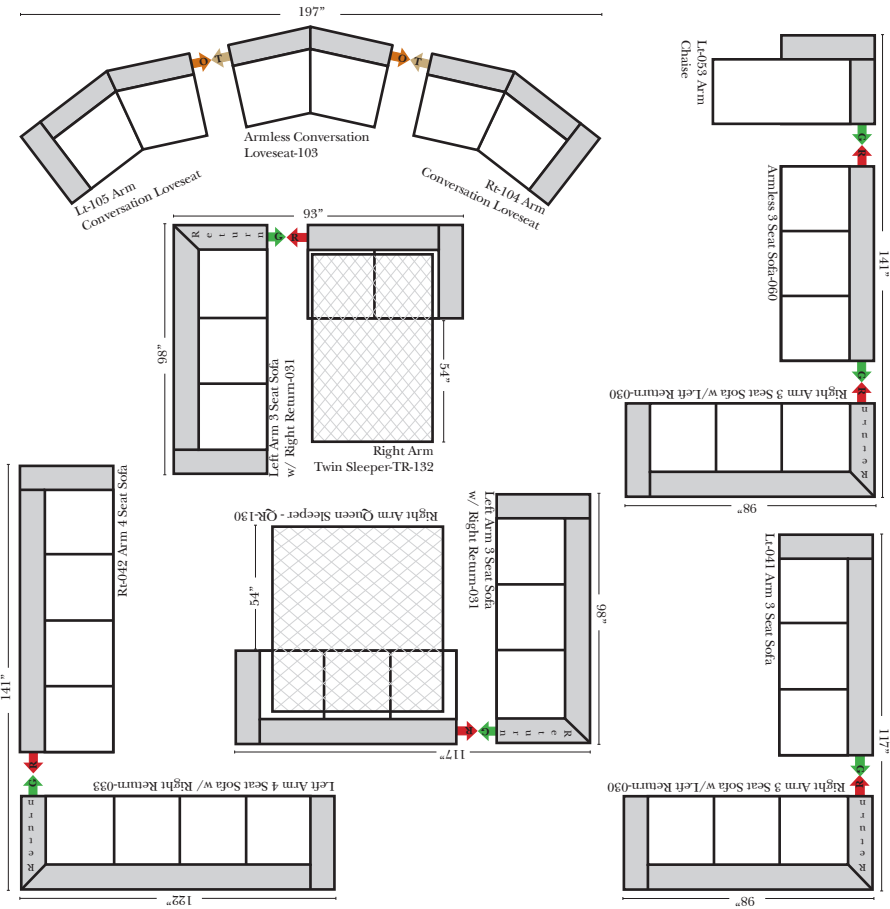

L-Shape / 90 Degree Sectional

(All 4 seat items ship as one piece if stationary, two pieces if motion installed)

Note:

All Dimensions are approximate, if accuracy is crucial, please contact us for validation of the dimensions shown. However, a 1" to 2" variance can still apply due to foam and upholstery.

Chaise & Conversation Sofas

Put Green Arrows with Red Arrows to Create Sectional Groups
Put Orange Arrows with Tan Arrows to Create Sectional Groups

Sleepers

Put Green Arrows with Red Arrows to Create Sectional Groups
Put Blue Arrows with Yellow Arrows to Create Sectional Groups

Suggested Configurations

The Suggested Configurations below are only a sample of what the imagination can create, please enjoy creating the configuration that fits your lifestyle, using the ideas below and from the items on the opposite page.