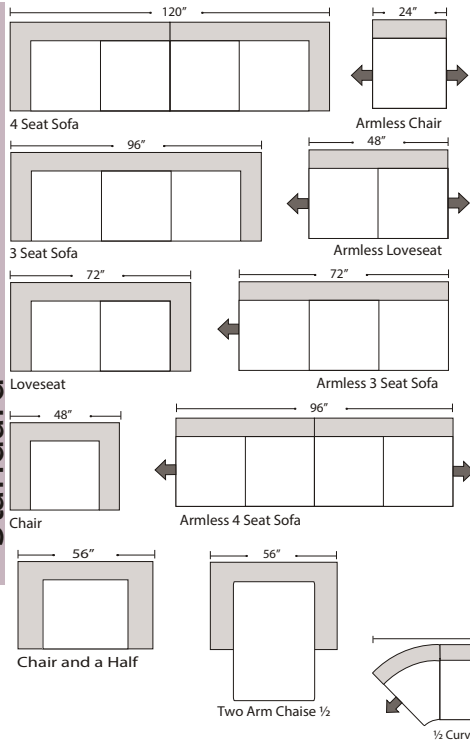

Standard

Return

Features 07/06/2012

Standard:

- All Full or Top-Grain Leather
- All hardwood frames

Options:

- Down Seats (Additional Charges Apply)
- No. 33 Firm Seating

Sleeper Options:

- Deluxe Queen Mattress (Additional Charges Apply)
- Air Dream Queen Mattress (Additional Charges Apply)

Special orders shipped within 4-6 weeks

Note: All sizes are approximate.

1/2 Curve

One Arm

07/06/2012

Suggested Configurations