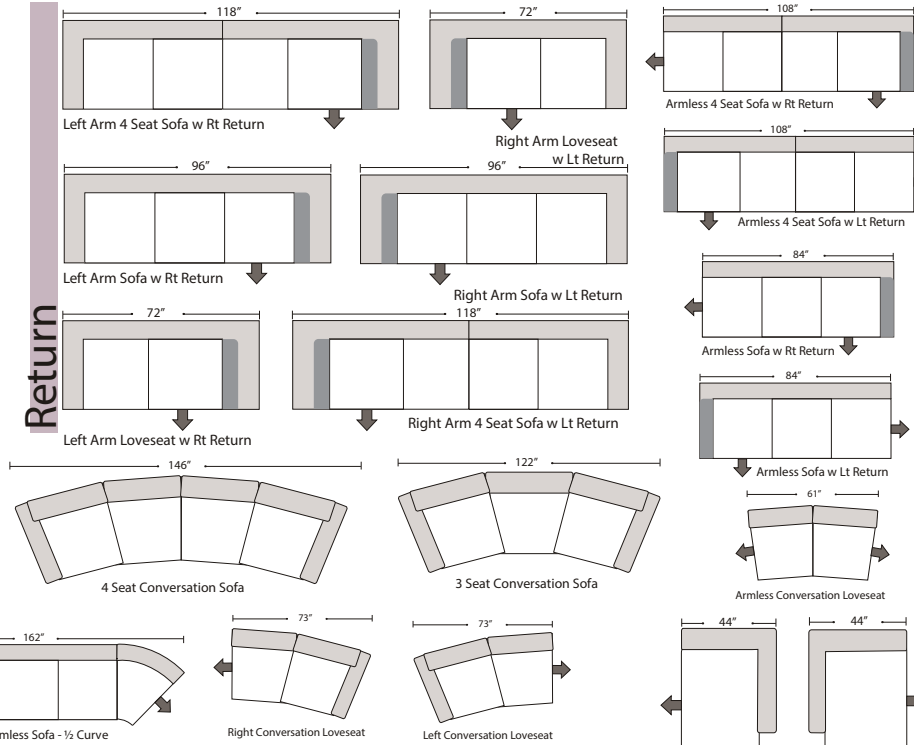

Standard

Return

Features 07/06/2012

Standard:

- All Full or Top-Grain Leather
- All hardwood frames

Options:

- Down Seats (Additional Charges Apply)
- No. 33 Firm Seating

Sleeper Options:

- Deluxe Queen Mattress (Additional Charges Apply)
- Air Dream Queen Mattress (Additional Charges Apply)

Special orders shipped within 4-6 weeks

Note: All sizes are approximate.

1/2 Curve

One Arm

07/06/2012

Suggested Configurations