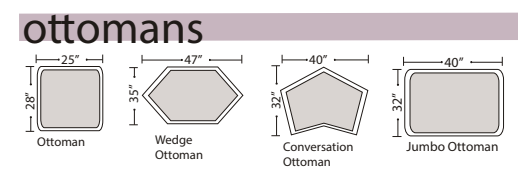

- Deluxe Queen Mattress (Additional Charges Apply)
- Air Dream Queen Mattress (Additional Charges Apply)

Special orders shipped within 4-6 weeks

Note: All sizes are approximate.

1/2 Curve

One Arm

07/06/2012