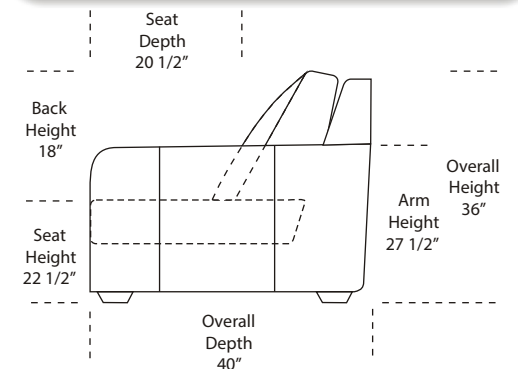

Standard

Return

Features 07/06/2012

Standard:

- All Full or Top-Grain Leather
- All hardwood frames

Options:

- Down Seats (Additional Charges Apply)
- No. 33 Firm Seating

Sleeper Options:

- Deluxe Queen Mattress (Additional Charges Apply)
- Air Dream Queen Mattress (Additional Charges Apply)

Special orders shipped within 4-6 weeks

Note: All sizes are approximate.

1/2 Curve

One Arm

07/06/2012