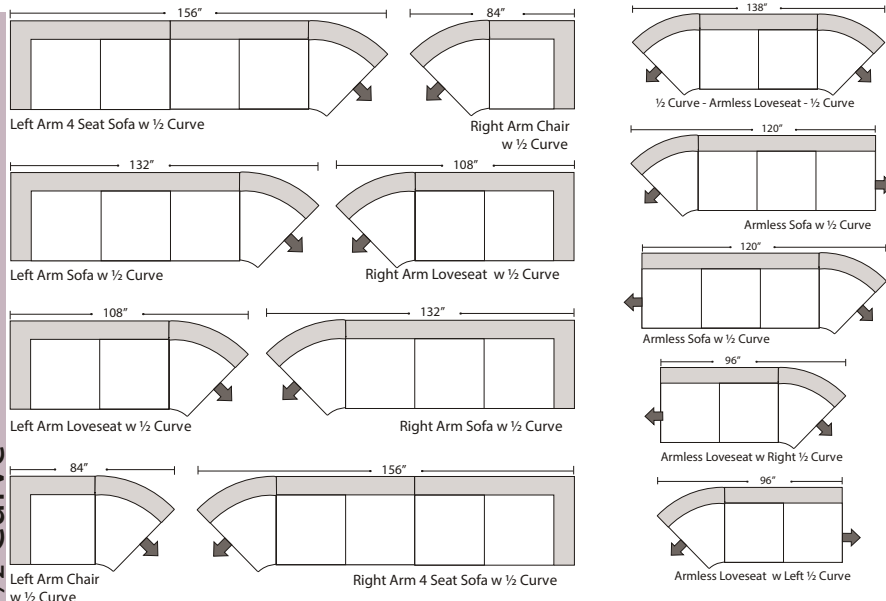

Standard

Return

Features 07/06/2012

Standard:

- All Full or Top-Grain Leather
- All hardwood frames

Options:

- Down Seats (Additional Charges Apply)
- No. 33 Firm Seating

Sleeper Options:

- Deluxe Queen Mattress (Additional Charges Apply)
- Air Dream Queen Mattress (Additional Charges Apply)

Special orders shipped within 4-6 weeks

Note: All sizes are approximate.

1/2 Curve

One Arm

07/06/2012

Suggested Configurations