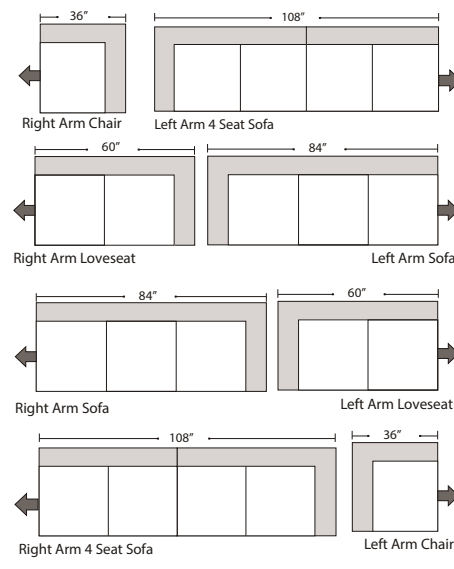

- Deluxe Queen Mattress (Additional Charges Apply)
- Air Dream Queen Mattress (Additional Charges Apply)

Special orders shipped within 4-6 weeks

Note: All sizes are approximate.

1/2 Curve

One Arm

07/06/2012

Suggested Configurations