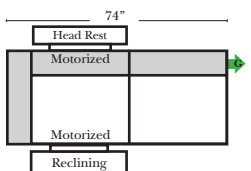

Standard

Suggested Configurations

2C Sofa-52111 - Standard

2C Loveseat-52113

Recliner-52114

Recliner & 1/2-52115

Lt-52041 Arm 2C Sofa

R-52040 Arm 2C Sofa

90 Degree / L-Shape Sectional

Put Green Arrows with Red Arrows to Create Sectional Groups → ←

Lt-52041 Arm 2C Sofa

Rt-52040 Arm 2C Sofa

Stationary Curve - 62066

Standards & Options

Standard:

- Available in Full & Top Grain Leathers
- Available in Luxury Fabrics
- All Hardwood Frames
- Motorized Head Rest with Motorized Seats