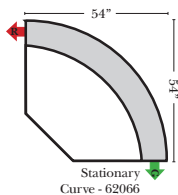

90 Degree / L-Shape Sectional

Put Green Arrows with Red Arrows to Create Sectional Groups → ←

Lt-52041 Arm 2C Sofa

Rt-52040 Arm 2C Sofa

Stationary Curve - 62066

Standards & Options

Standard:

- Available in Full & Top Grain Leathers
- Available in Luxury Fabrics
- All Hardwood Frames
- Motorized Head Rest with Motorized Seats