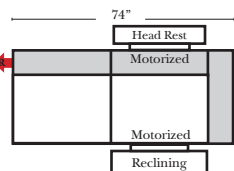

Standard

Suggested Configurations

2C Sofa-52111 - Standard

2C Loveseat-52113

Recliner-52114

Recliner & 1/2-52115

Lt-52041 Arm 2C Sofa

R-52040 Arm 2C Sofa

90 Degree / L-Shape Sectional

Put Green Arrows with Red Arrows to Create Sectional Groups → ←

Lt-52041 Arm 2C Sofa

Rt-52040 Arm 2C Sofa

Stationary Curve - 62066

Standards & Options

Standard:

- Available in Full & Top Grain Leathers
- Available in Luxury Fabrics
- All Hardwood Frames
- Motorized Head Rest with Motorized Seats