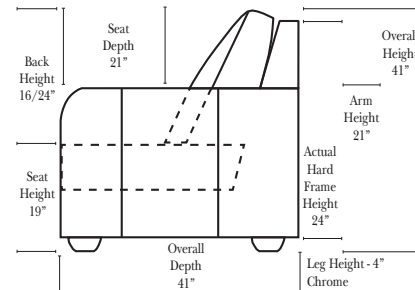

Standard

Suggested Configurations

2C Sofa-52111 - Standard

2C Loveseat-52113

Recliner-52114

Recliner & 1/2-52115

Lt-52041 Arm 2C Sofa

R-52040 Arm 2C Sofa

90 Degree / L-Shape Sectional

Put Green Arrows with Red Arrows to Create Sectional Groups → ←

Lt-52041 Arm 2C Sofa

Rt-52040 Arm 2C Sofa

Stationary Curve - 62066

Standards & Options

Standard:

- Available in Full & Top Grain Leathers
- Available in Luxury Fabrics
- All Hardwood Frames
- Motorized Head Rest with Motorized Seats

Options: (No Additional Charge)

- No. 33 Firm Foam
- Contrast Stitch (Natural beige color only)
Available on this style at no up charge

Sleeper Options: (N/A on this Style)

Note:

All Dimensions are approximate, if accuracy is crucial, please contact us for validation of the dimensions shown. However, a 1" to 2" variance can still apply due to foam and upholstery.