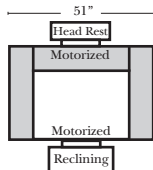

Standard

Suggested Configurations

2C Sofa-52111 - Standard

2C Loveseat-52113

Recliner-52114

Recliner & 1/2-52115

Lt-52041 Arm 2C Sofa

R-52040 Arm 2C Sofa

90 Degree / L-Shape Sectional

Put Green Arrows with Red Arrows to Create Sectional Groups → ←

Lt-52041 Arm 2C Sofa

Rt-52040 Arm 2C Sofa

Stationary Curve - 62066

Standards & Options

Standard:

- Available in Full & Top Grain Leathers
- Available in Luxury Fabrics
- All Hardwood Frames
- Motorized Head Rest with Motorized Seats