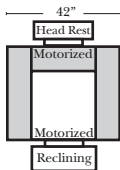

Standard

Suggested Configurations

2C Sofa-52111 - Standard

2C Loveseat-52113

Recliner-52114

Recliner & 1/2-52115

Lt-52041 Arm 2C Sofa

R-52040 Arm 2C Sofa

90 Degree / L-Shape Sectional

Put Green Arrows with Red Arrows to Create Sectional Groups → ←

Lt-52041 Arm 2C Sofa

Rt-52040 Arm 2C Sofa

Stationary Curve - 62066

Standards & Options

Standard:

- Available in Full & Top Grain Leathers
- Available in Luxury Fabrics
- All Hardwood Frames
- Motorized Head Rest with Motorized Seats