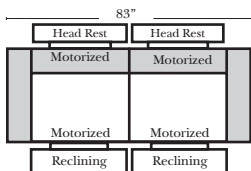

Standard

Suggested Configurations

2C Sofa-52111 - Standard

2C Loveseat-52113

Recliner-52114

Recliner & 1/2-52115

Lt-52041 Arm 2C Sofa

R-52040 Arm 2C Sofa

90 Degree / L-Shape Sectional

Put Green Arrows with Red Arrows to Create Sectional Groups → ←

Lt-52041 Arm 2C Sofa

Rt-52040 Arm 2C Sofa

Stationary Curve - 62066

Standards & Options

Standard:

- Available in Full & Top Grain Leathers
- Available in Luxury Fabrics
- All Hardwood Frames
- Motorized Head Rest with Motorized Seats