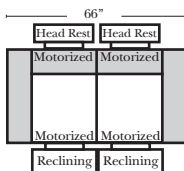

Standard

Suggested Configurations

2C Sofa-52111 - Standard

2C Loveseat-52113

Recliner-52114

Recliner & 1/2-52115

Lt-52041 Arm 2C Sofa

R-52040 Arm 2C Sofa

90 Degree / L-Shape Sectional

Put Green Arrows with Red Arrows to Create Sectional Groups → ←

Lt-52041 Arm 2C Sofa

Rt-52040 Arm 2C Sofa

Stationary Curve - 62066

Standards & Options

Standard:

- Available in Full & Top Grain Leathers
- Available in Luxury Fabrics
- All Hardwood Frames
- Motorized Head Rest with Motorized Seats