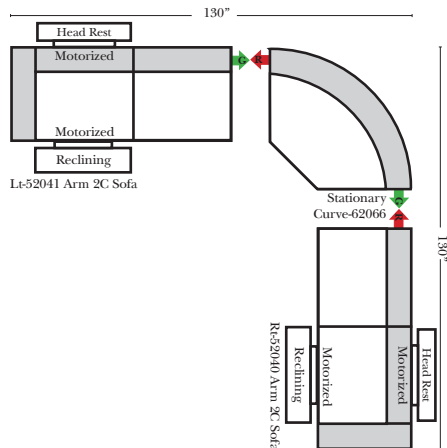

Standard

Suggested Configurations

2C Sofa-52111 - Standard

2C Loveseat-52113

Recliner-52114

Recliner & 1/2-52115

Lt-52041 Arm 2C Sofa

R-52040 Arm 2C Sofa

90 Degree / L-Shape Sectional

Put Green Arrows with Red Arrows to Create Sectional Groups → ←

Lt-52041 Arm 2C Sofa

Rt-52040 Arm 2C Sofa

Stationary Curve - 62066

Standards & Options

Standard:

- Available in Full & Top Grain Leathers
- Available in Luxury Fabrics
- All Hardwood Frames
- Motorized Head Rest with Motorized Seats

Options: (No Additional Charge)

- No. 33 Firm Foam
- Contrast Stitch (Natural beige color only)
Available on this style at no up charge

Sleeper Options: (N/A on this Style)

Note:

All Dimensions are approximate, if accuracy is crucial, please contact us for validation of the dimensions shown. However, a 1" to 2" variance can still apply due to foam and upholstery.