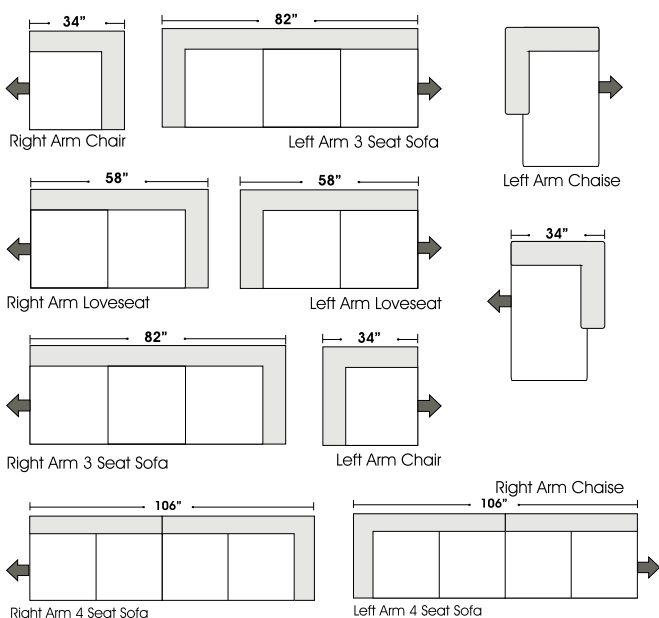

07/06/2012

STANDARD

RETURN

ONE ARM

OTTOMANS

Features

Standard:

- All Full or Top-Grain Leather
- All hardwood frames

Options:

- Down Seats (Additional Charges Apply)
- Down Backs (Additional Charges Apply)
- No. 33 Firm Seating

Sleeper Options:

- Deluxe Queen Mattress (Additional Charges Apply)
- Air Dream Mattress (Additional Charges Apply)

✓ Special orders shipped within 4-6 weeks

Actual Hard Frame Height - 32"

Note: All sizes are approximate.