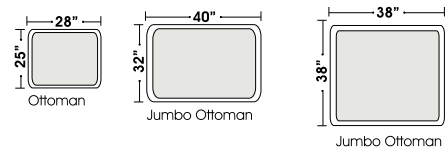

07/06/2012

STANDARD

RETURN

ONE ARM

OTTOMANS

Features

Standard:

- All Full or Top-Grain Leather
- All hardwood frames

Options:

- Down Seats (Additional Charges Apply)
- Down Backs (Additional Charges Apply)
- No. 33 Firm Seating

Sleeper Options:

- Deluxe Queen Mattress (Additional Charges Apply)
- Air Dream Mattress (Additional Charges Apply)

✓ Special orders shipped within 4-6 weeks

Actual Hard Frame Height - 32"

Note: All sizes are approximate.