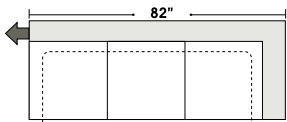

✓ Special orders shipped within 4-6 weeks

Actual Hard Frame Height - 32"

Note: All sizes are approximate.

Suggested Configurations

3 Seat Queen Sleeper

Armless 3 Seat Queen Sleeper

Right Arm 3 Seat Queen Sleeper