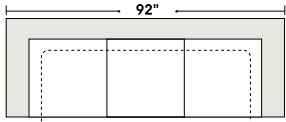

✓ Special orders shipped within 4-6 weeks

Actual Hard Frame Height - 32"

Note: All sizes are approximate.

Suggested Configurations

3 Seat Queen Sleeper

Armless 3 Seat Queen Sleeper

Right Arm 3 Seat Queen Sleeper