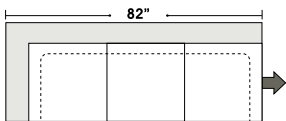

✓ Special orders shipped within 4-6 weeks

Actual Hard Frame Height - 32"

Note: All sizes are approximate.

Suggested Configurations

3 Seat Queen Sleeper

Armless 3 Seat Queen Sleeper

Right Arm 3 Seat Queen Sleeper