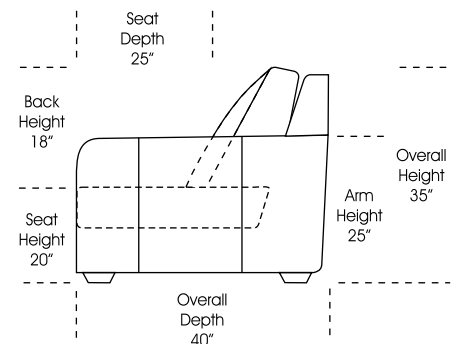

Options:

- Down Seats (Additional Charges Apply)
- Down Backs (Additional Charges Apply)
- No. 33 Firm Seating

Sleeper Options:

- Deluxe Queen Mattress (Additional Charges Apply)
- Air Dream Mattress (Additional Charges Apply)

✓ Special orders shipped within 4-6 weeks

Actual Hard Frame Height - 32"

Note: All sizes are approximate.

Suggested Configurations

3 Seat Queen Sleeper

Armless 3 Seat Queen Sleeper

Right Arm 3 Seat Queen Sleeper

Left Arm 3 Seat Queen Sleeper