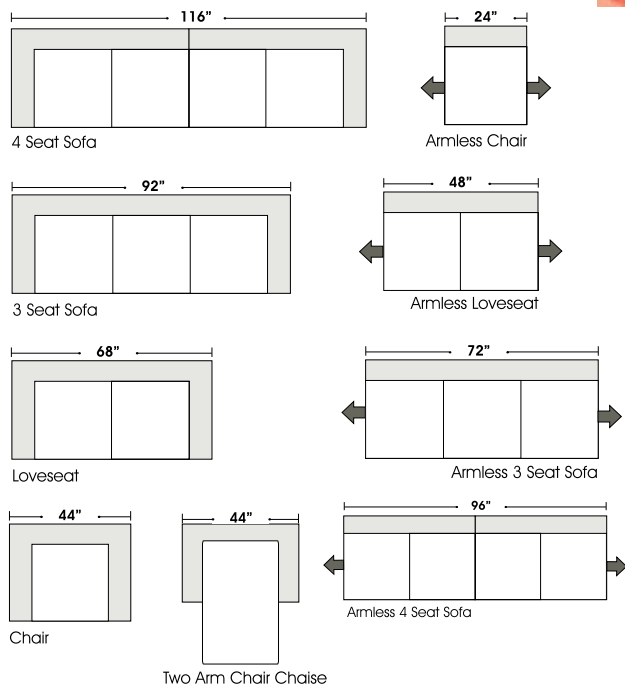

07/06/2012

STANDARD