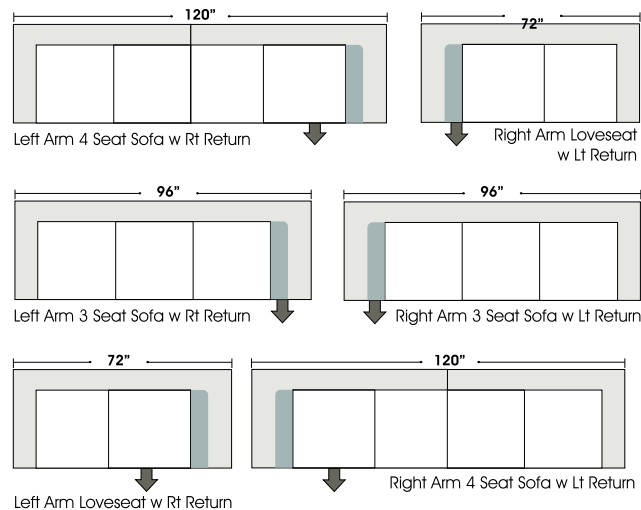

07/06/2012

STANDARD

RETURN

ONE ARM

OTTOMANS

Features

Standard:

- All Full or Top-Grain Leather
- All hardwood frames

Options:

- Down Seats (Additional Charges Apply)
- Down Backs (Additional Charges Apply)
- No. 33 Firm Seating

Sleeper Options:

- Deluxe Queen Mattress (Additional Charges Apply)
- Air Dream Mattress (Additional Charges Apply)

✓ Special orders shipped within 4-6 weeks

Actual Hard Frame Height - 32"

Note: All sizes are approximate.