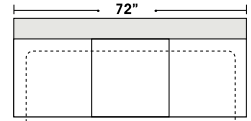

✓ Special orders shipped within 4-6 weeks

Actual Hard Frame Height - 32"

Note: All sizes are approximate.

Suggested Configurations

3 Seat Queen Sleeper

Armless 3 Seat Queen Sleeper

Right Arm 3 Seat Queen Sleeper