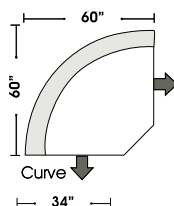

ONE ARM

OTTOMANS