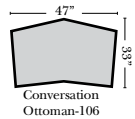

Chaise & Conversation Sectionals

Put Green Arrows with Red Arrows to Create Sectional Groups
Put Orange Arrows with Tan Arrows to Create Sectional Groups