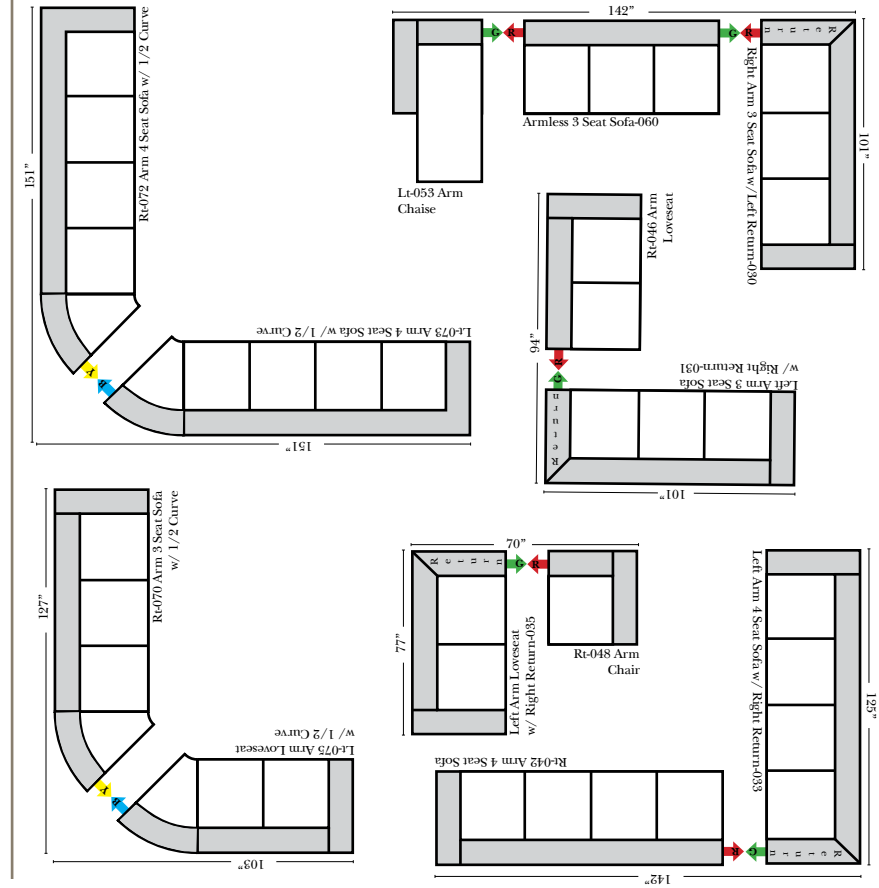

Suggested Configurations

07/06/2012

The Suggested Configurations below are only a sample of what the imagination can create, please enjoy creating the configuration that fits your lifestyle, using the ideas below and from the items on the opposite page.