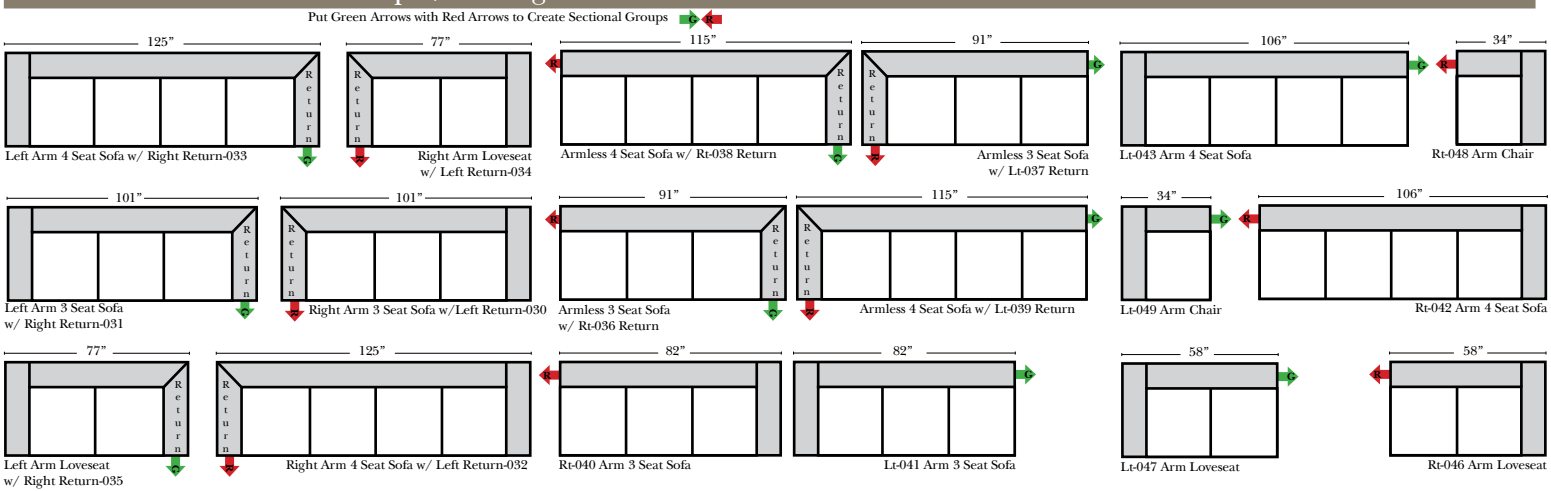

## Standard & Armless (All 4 seat items ship as one piece if stationary, two pieces if motion installed)

### Features

- Standard:**
- Available in Full & Top Grain Leathers
  - All Hardwood Frames
- Options:**
- Down Seats & Down Backs (additional Charge)
  - No. 33 Firm Foam
- Sleeper Options:** (Sleepers not available at this time)

## L-Shape / 90 Degree Sectional (All 4 seat items ship as one piece if stationary, two pieces if motion installed)

### Note:

All Dimensions are approximate, if accuracy is crucial, please contact us for validation of the dimensions shown. However, a 1" to 2" variance can still apply due to foam and upholstery.