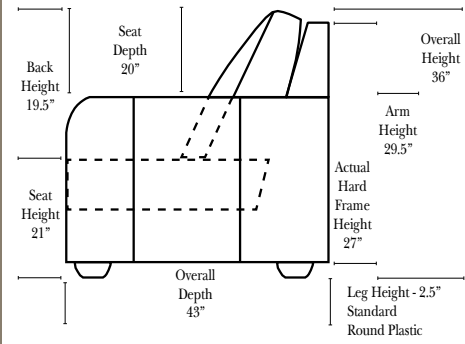

## Standard & Armless (All 4 seat items ship as one piece if stationary, two pieces if motion installed)

## L-Shape / 90 Degree Sectional (All 4 seat items ship as one piece if stationary, two pieces if motion installed)

### Note:

All Dimensions are approximate, if accuracy is crucial, please contact us for validation of the dimensions shown. However, a 1" to 2" variance can still apply due to foam and upholstery.