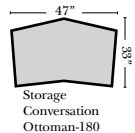

Chaise & Conversation Sectionals

Put Green Arrows with Red Arrows to Create Sectional Groups
Put Orange Arrows with Tan Arrows to Create Sectional Groups