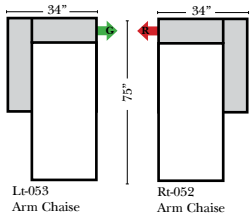

Chaise & Conversation Sectionals

Put Green Arrows with Red Arrows to Create Sectional Groups
Put Orange Arrows with Tan Arrows to Create Sectional Groups