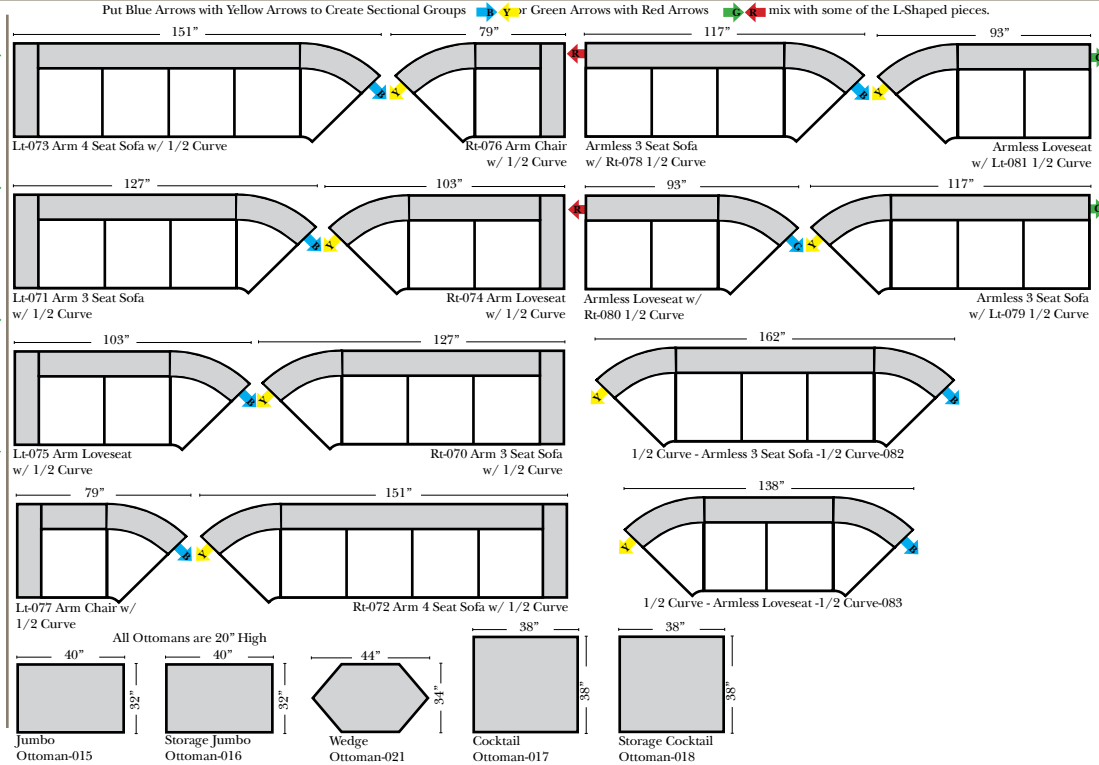

## Standard & Armless (All 4 seat items ship as one piece if stationary, two pieces if motion installed)

### Features

- Standard:**
- Available in Full & Top Grain Leathers
  - All Hardwood Frames
- Options:**
- Down Seats & Down Backs (additional Charge)
  - No. 33 Firm Foam
- Sleeper Options:** (Sleepers not available at this time)

## L-Shape / 90 Degree Sectional (All 4 seat items ship as one piece if stationary, two pieces if motion installed)

### Note:

All Dimensions are approximate, if accuracy is crucial, please contact us for validation of the dimensions shown. However, a 1" to 2" variance can still apply due to foam and upholstery.