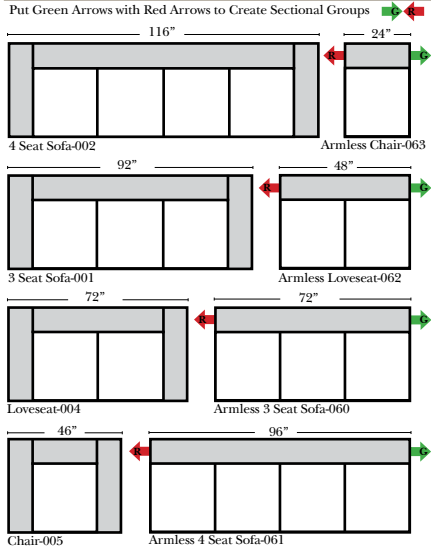

## Standard & Armless (All 4 seat items ship as one piece if stationary, two pieces if motion installed)

## L-Shape / 90 Degree Sectional (All 4 seat items ship as one piece if stationary, two pieces if motion installed)

### Note:

All Dimensions are approximate, if accuracy is crucial, please contact us for validation of the dimensions shown. However, a 1" to 2" variance can still apply due to foam and upholstery.