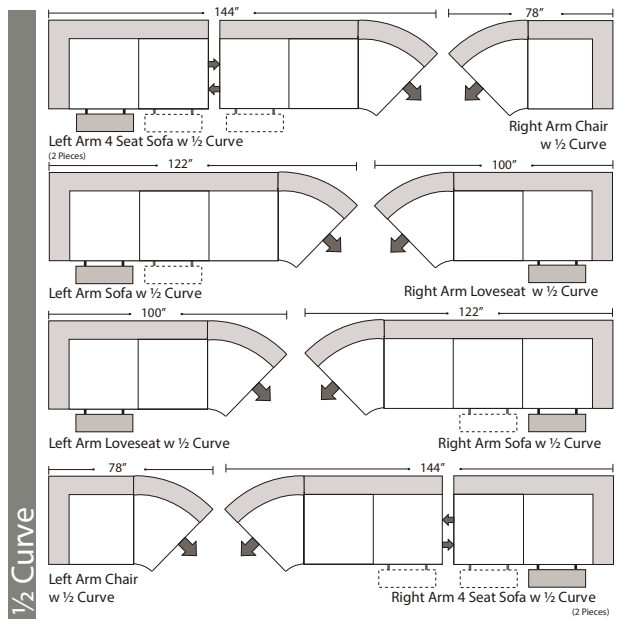

Personalizing Comfort

07/06/2012

Features

Standard:

- All Full or Top-Grain Leather
- All hardwood frames
- Recliner

Options:

- Motorized Recliner Unit (Additional Charges Apply)
- Center Seat Recliner (Additional Charges Apply)