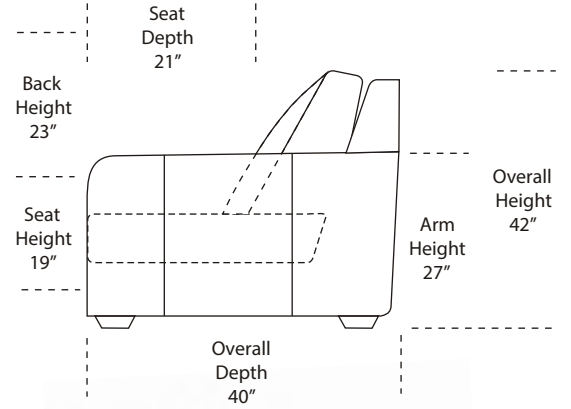

Features

Standard:

- All Full or Top-Grain Leather
- All hardwood frames
- Recliner

Options:

- Motorized Recliner Unit (Additional Charges Apply)
- Center Seat Recliner (Additional Charges Apply)

Special orders shipped within 4-6 weeks