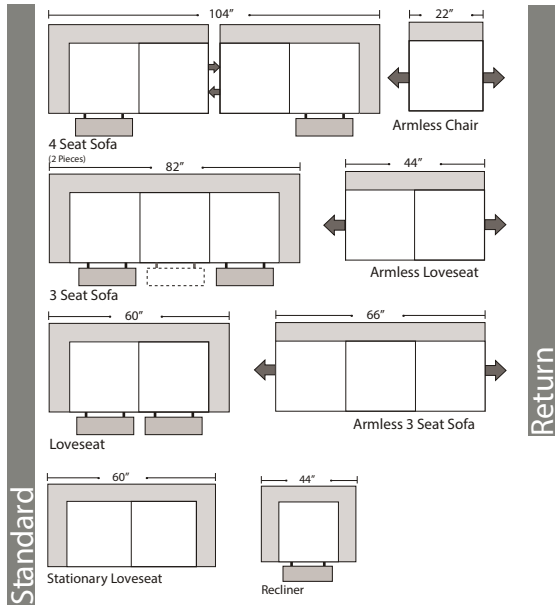

Personalizing Comfort

07/06/2012

Features

Standard:

- All Full or Top-Grain Leather
- All hardwood frames
- Recliner

Options:

- Motorized Recliner Unit (Additional Charges Apply)
- Center Seat Recliner (Additional Charges Apply)