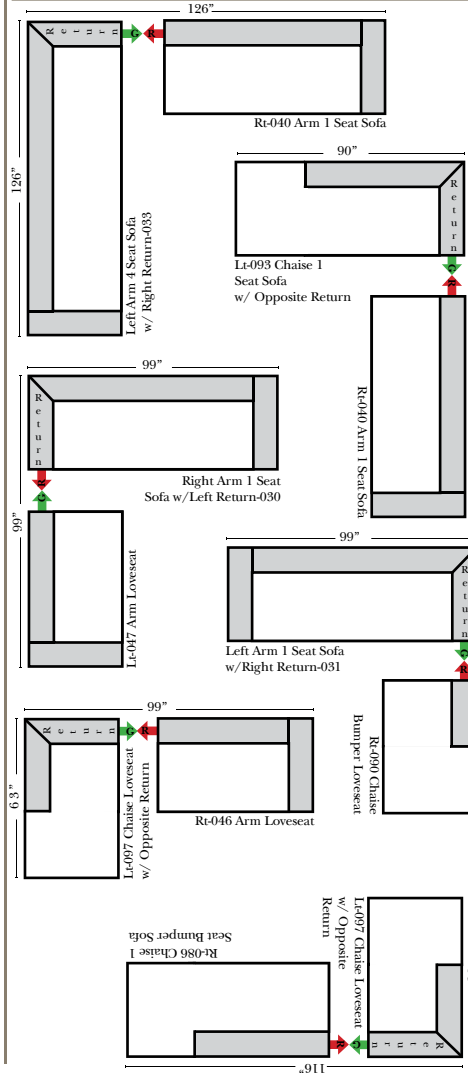

## Standard, Armless & Ottomans

Put Green Arrows with Red Arrows to Create Sectional Groups

## Suggested Configurations

## Note:

All Dimensions are approximate, if accuracy is crucial, please contact us for validation of the dimensions shown. However, a 1" to 2" variance can still apply due to foam and upholstery.

## L-Shape / 90 Degree Sectional (All 4 seat items ship as one piece if stationary, two pieces if motion installed)

Put Green Arrows with Red Arrows to Create Sectional Groups