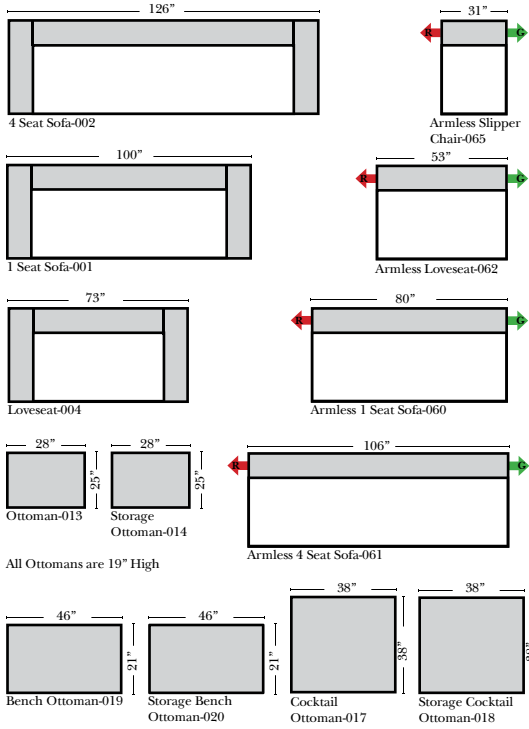

## Standard, Armless & Ottomans

Put Green Arrows with Red Arrows to Create Sectional Groups

## Note:

All Dimensions are approximate, if accuracy is crucial, please contact us for validation of the dimensions shown. However, a 1" to 2" variance can still apply due to foam and upholstery.

## L-Shape / 90 Degree Sectional (All 4 seat items ship as one piece if stationary, two pieces if motion installed)

Put Green Arrows with Red Arrows to Create Sectional Groups