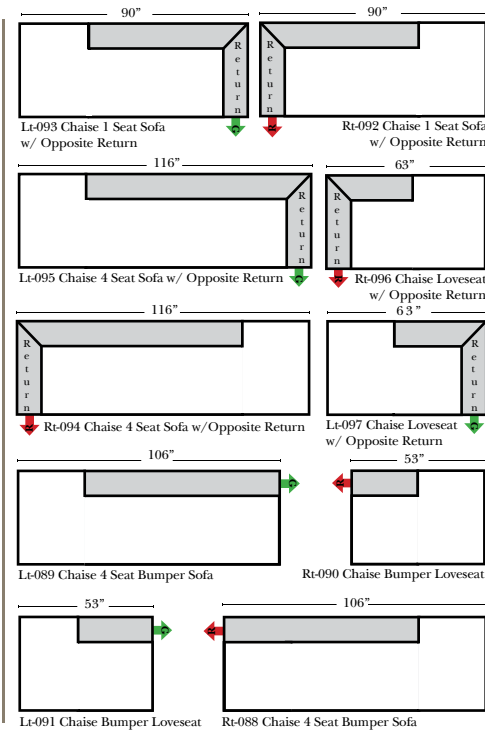

Bumper Chaise & Return Chaise

Green Arrows with Red Arrows to mix with some of the L-Shaped pieces.