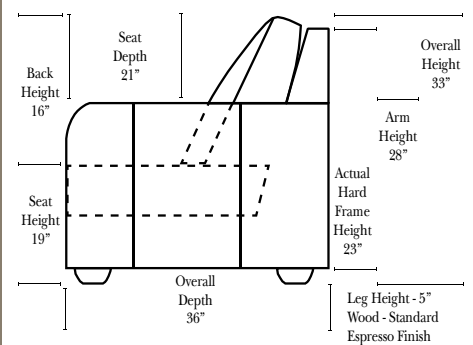

Suggested Configurations